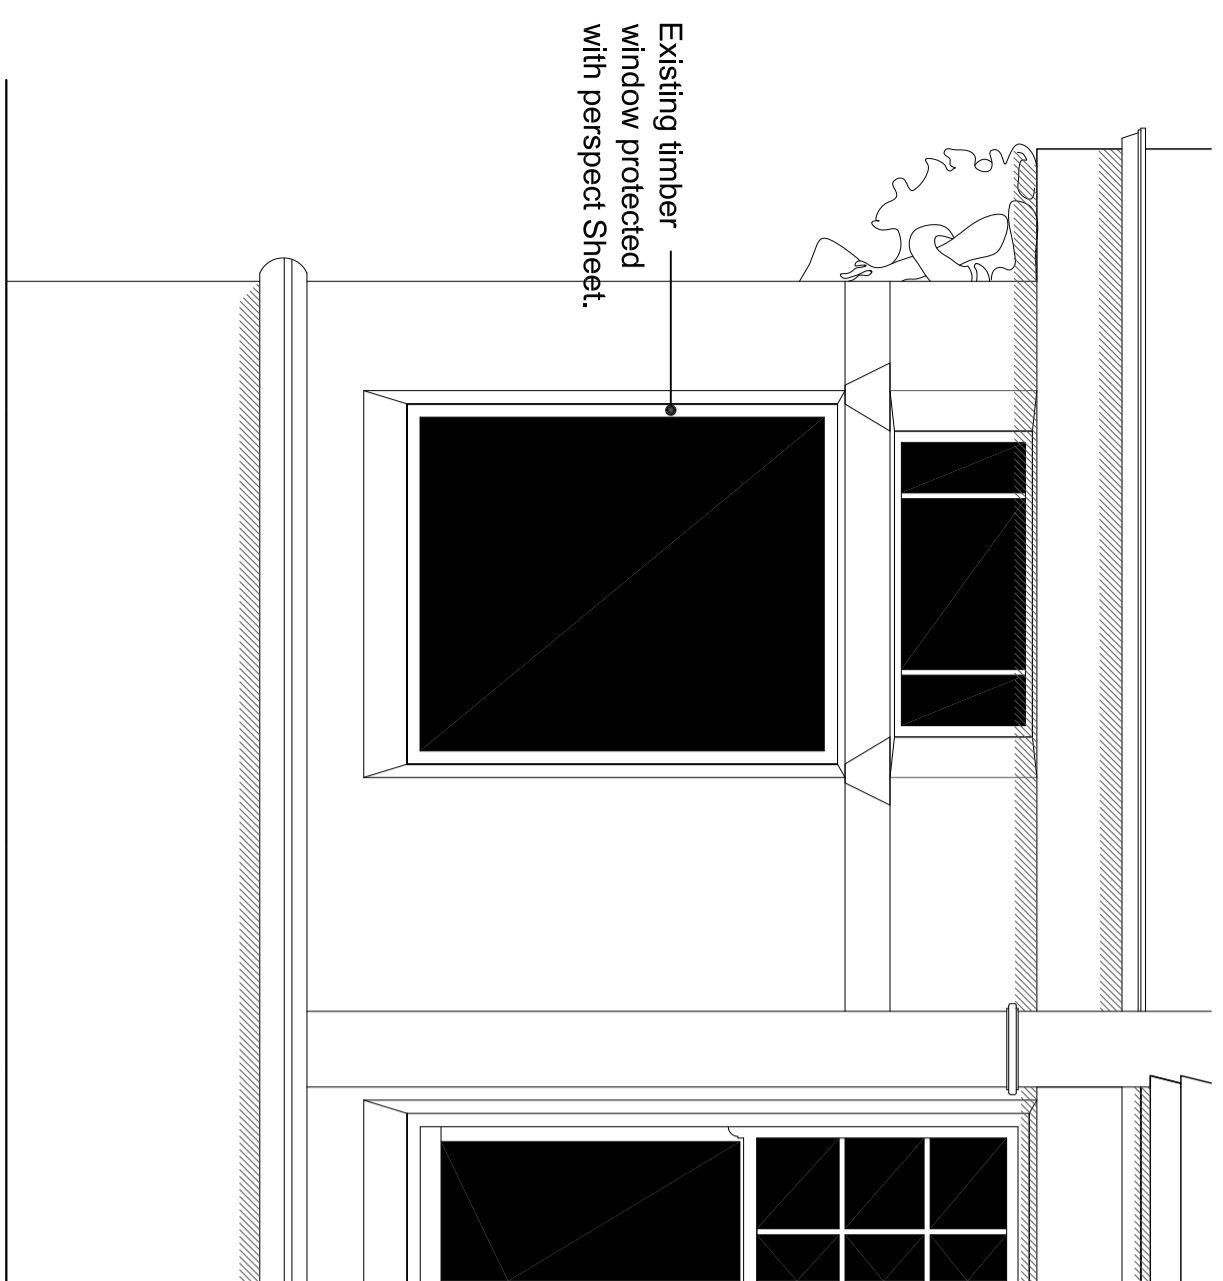

New stone to match existing in colour and size

Damaged/ missing stone to be replaced

Existing South window

Proposed New South door

Existing South East door

Proposed New South East window

Job	Black Bull 11 Market Place Dewsbury		
Drawing title	Proposed Works New South East Window and South Door		
Date	January 2018	Scale@A2	1: 20
Drawing No.	4221-PL-12	Drawn by	DDA
Rev	-		
<p>ARCTIC ASSOCIATES LTD 33 Queen Street Morley Leeds, LS27 8EE T: 0113 253 7040 design@arctic-associates.co.uk www.arctic-associates.co.uk</p> <p>ARCTIC TIC</p>			