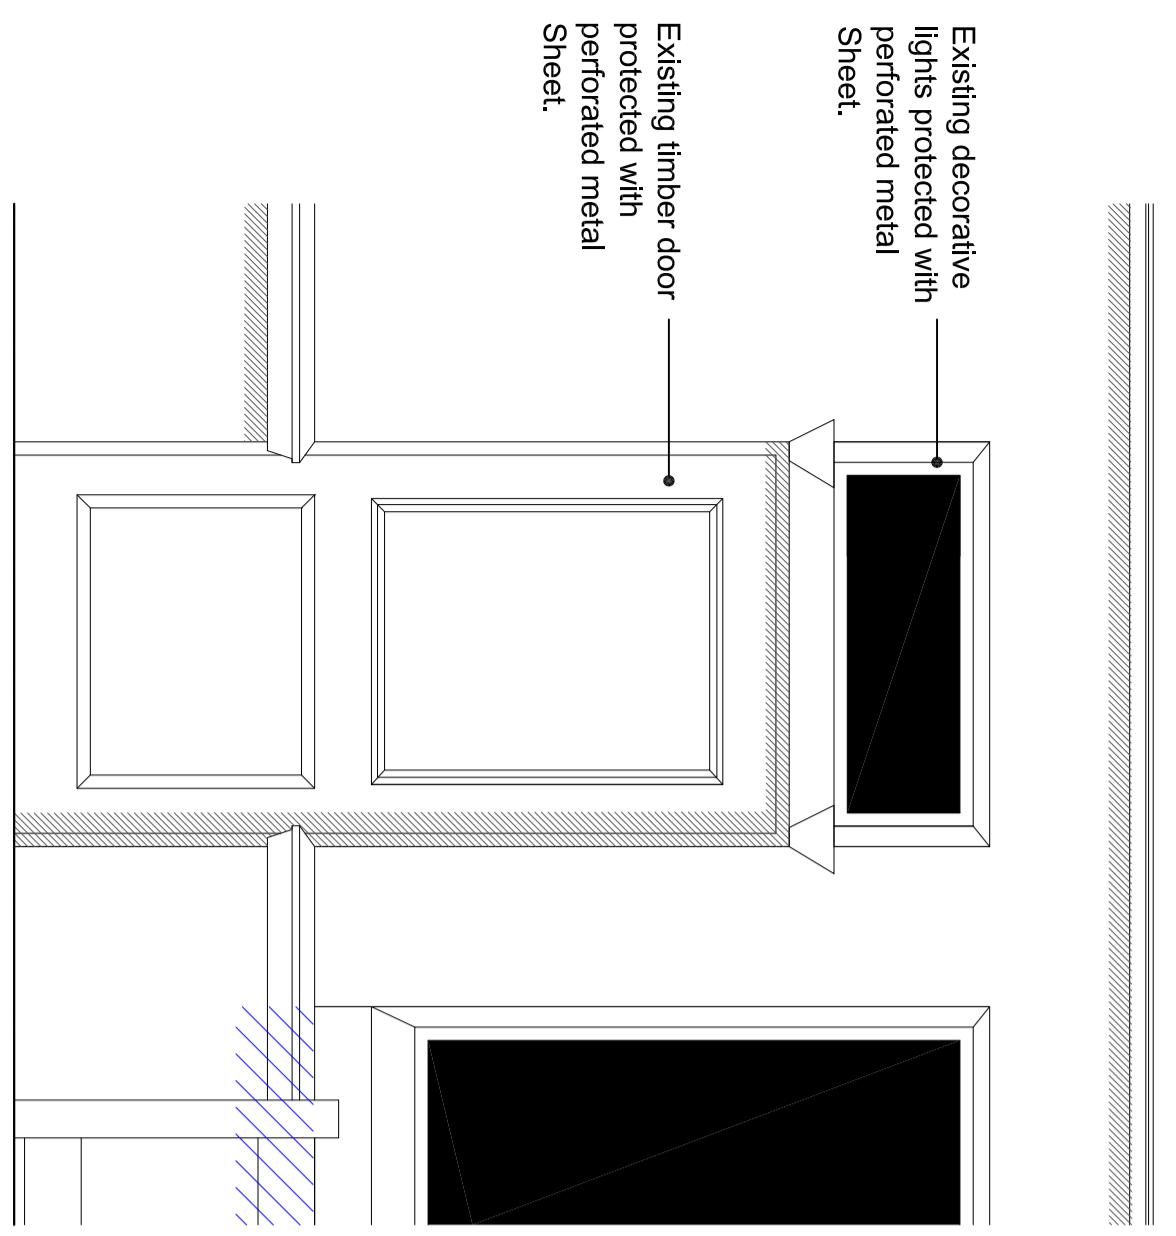

New stone to match existing in colour and size

Damaged/ missing stone to be replaced

Existing South window

Proposed New South door

Existing South East door

Proposed New South East window

Job	Black Bull 11 Market Place Dewsbury		
Drawing title	Proposed Works New South East Window and South Door		
Date	January 2018	Scale@A2	1: 20
Drawing No.	4221-PL-12	Drawn by	DDA
Rev	-		
<p>ARCTIC ASSOCIATES LTD 33 Queen Street Morley Leeds, LS27 8EE T: 0113 253 7040 design@arctic-associates.co.uk www.arctic-associates.co.uk</p> <p>ARCTIC TIC</p>			