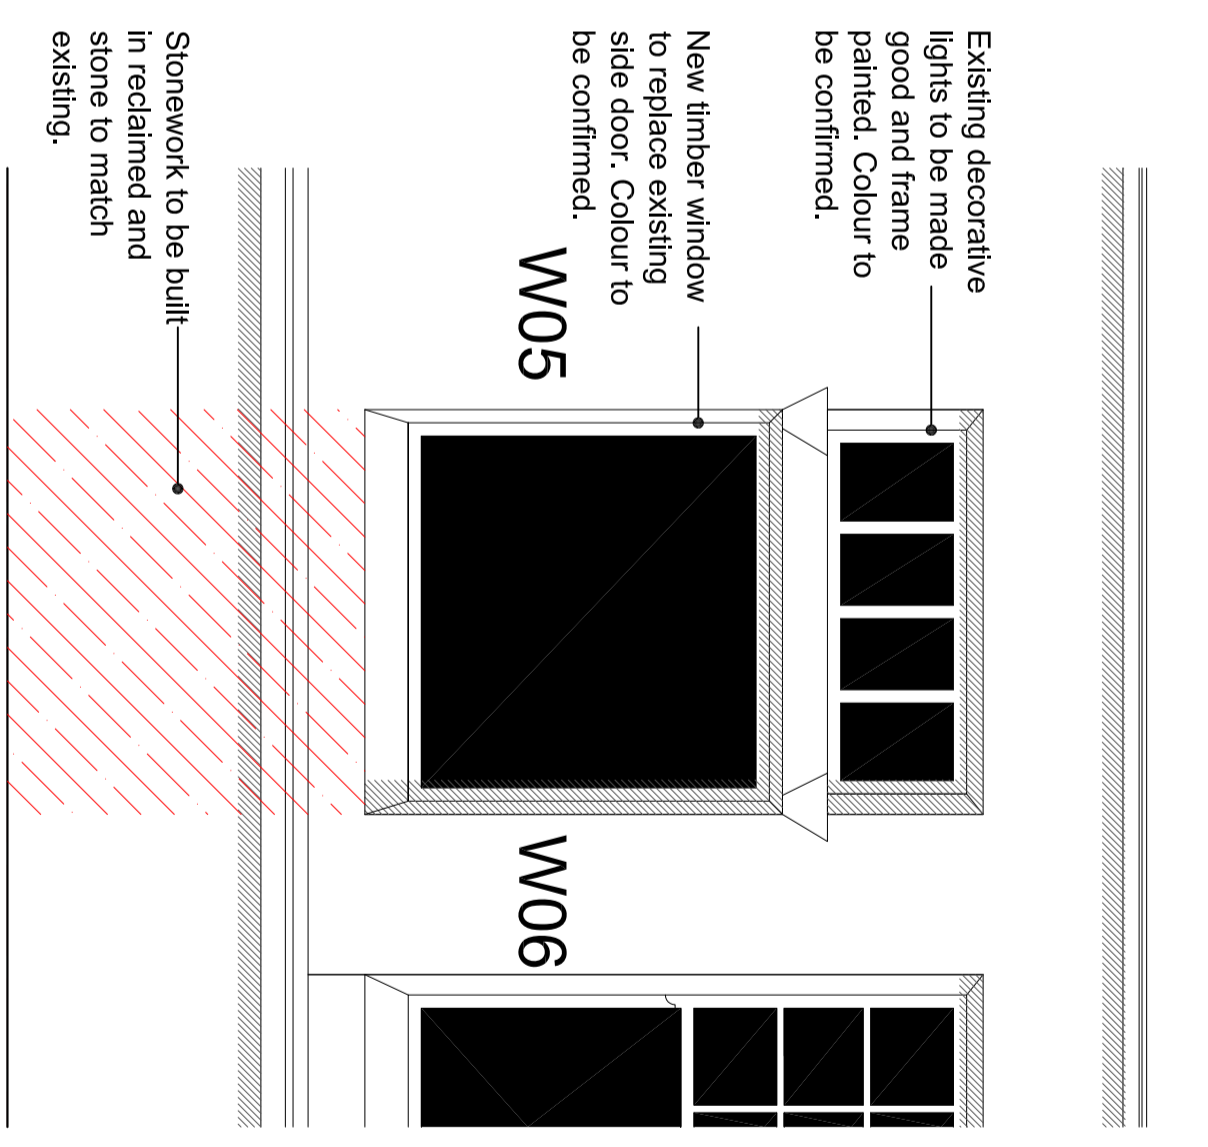

New stone to match existing in colour and size

Damaged/ missing stone to be replaced

Existing South window

Proposed New South door

Existing South East door

Proposed New South East window

Job	Black Bull 11 Market Place Dewsbury		
Drawing title	Proposed Works New South East Window and South Door		
Date	January 2018	Scale@A2	1: 20
Drawing No.	4221-PL-12	Drawn by	DDA
Rev	-		
<p>ARCTIC ASSOCIATES LTD 33 Queen Street Morley Leeds, LS27 8EE T: 0113 253 7040 design@arctic-associates.co.uk www.arctic-associates.co.uk</p> <p>ARCTIC TIC</p>			