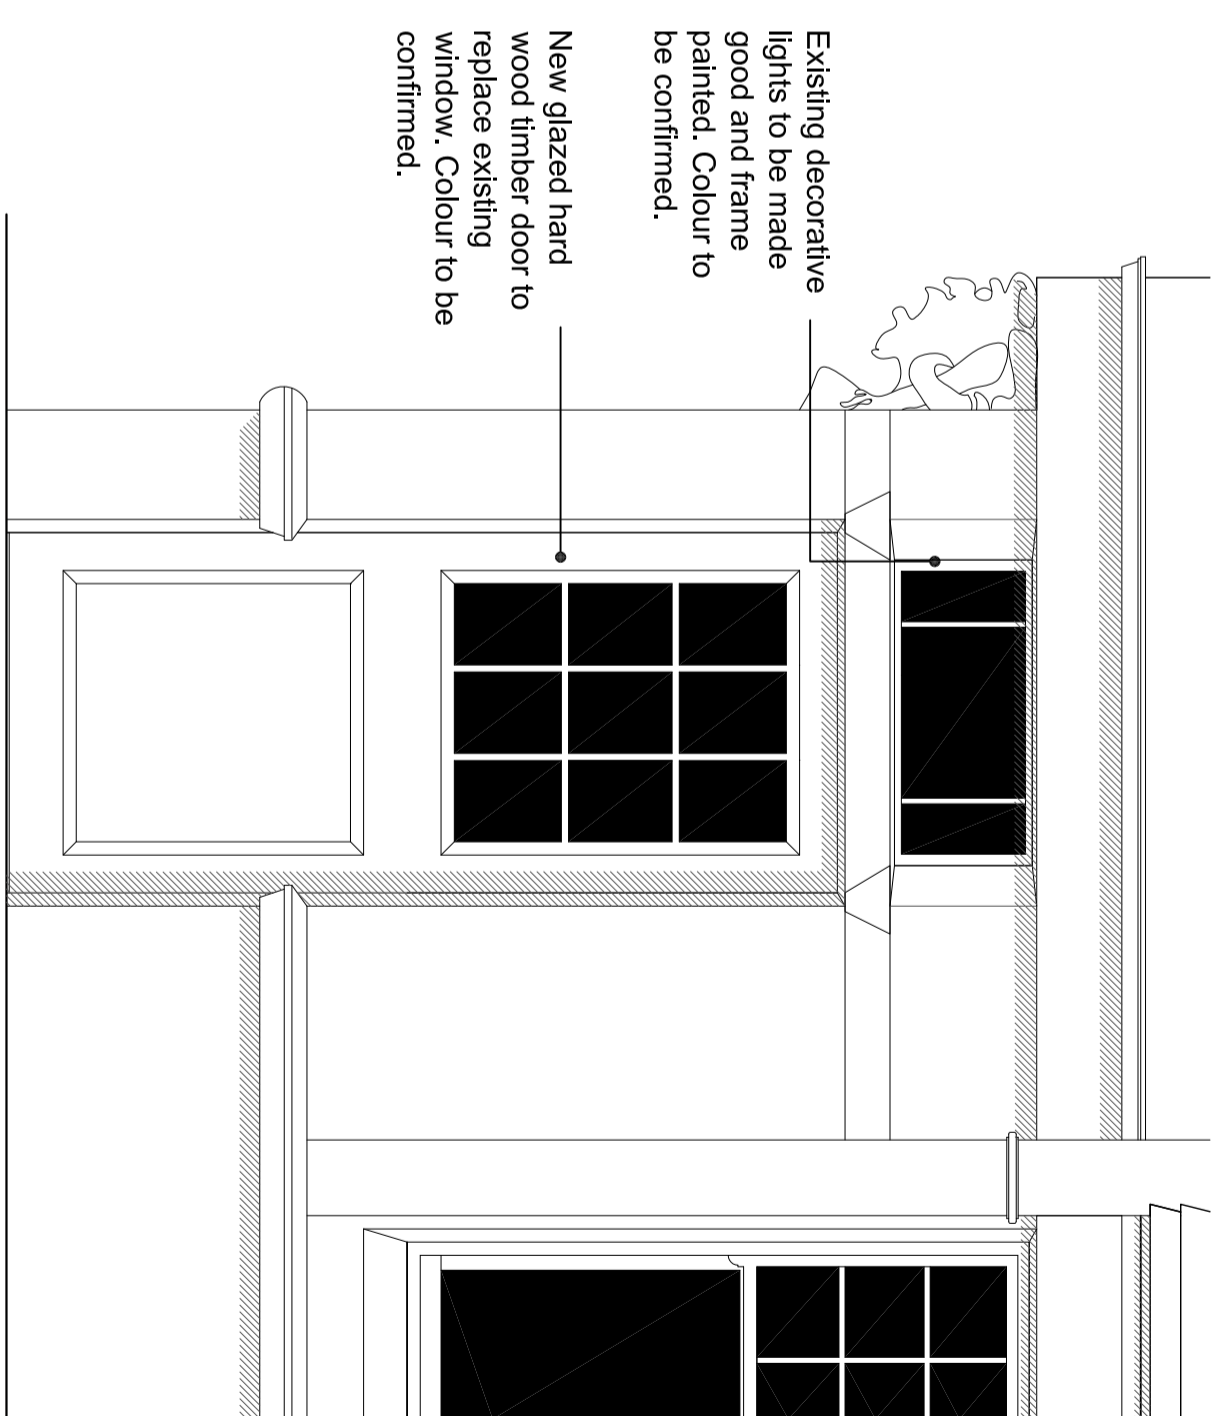

New stone to match existing in colour and size

Damaged/ missing stone to be replaced

Existing South window

Proposed New South door

Existing South East door

Proposed New South East window

Job	Black Bull 11 Market Place Dewsbury		
Drawing title	Proposed Works New South East Window and South Door		
Date	January 2018	Scale@A2	1: 20
Drawing No.	4221-PL-12	Drawn by	DDA
Rev	-		
<p>ARCTIC ASSOCIATES LTD 33 Queen Street Morley Leeds, LS27 8EE T: 0113 253 7040 design@arctic-associates.co.uk www.arctic-associates.co.uk</p> <p>ARCTIC TIC</p>			