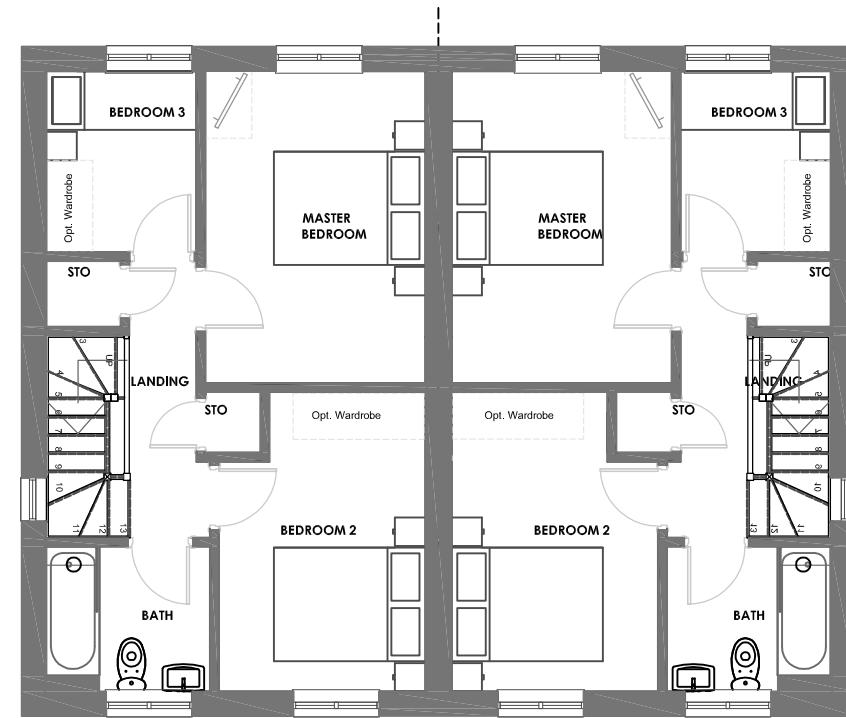

Ground Floor Plan

First Floor Plan

Plots 9 & 10

Housetype: BEDALE - 884 SQ.FT BEDALE - 884 SQ.FT	Date: September 2017	Scale @ A3: 1:100 Plans	Rev.	Description	Date	
Drawing Title: Planning Drawings	Drawing reference: RH25/884/ST/S/AS					
	Drawing Number: 00		Rev. ...			