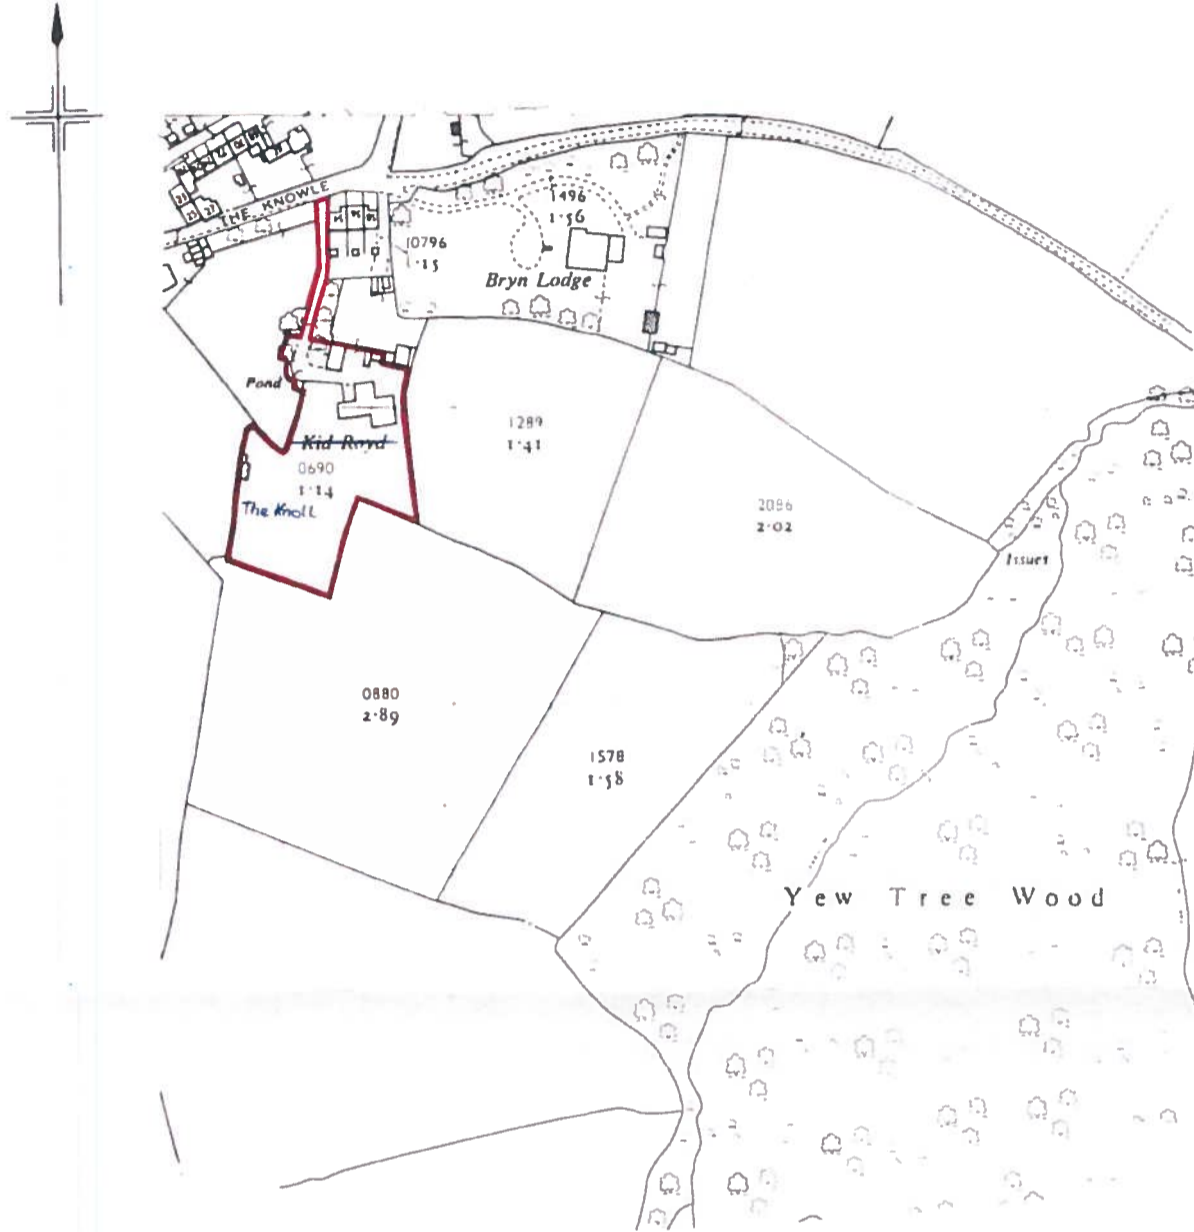

H.M. LAND REGISTRY		TITLE NUMBER	
		WYK 320118	
ORDNANCE SURVEY PLAN REFERENCE	SE 2009	SECTION	Scale 1/2500
COUNTY WEST YORKSHIRE		DISTRICT KIRKLEES	© Crown Copyright 1984

This is a copy of the title plan on 24 MAR 2017 at 10:55:22. This copy does not take account of any application made after that time even if still pending in the Land Registry when this copy was issued.

This copy is not an 'Official Copy' of the title plan. An official copy of the title plan is admissible in evidence in a court to the same extent as the original. A person is entitled to be indemnified by the registrar if he or she suffers loss by reason of a mistake in an official copy. If you want to obtain an official copy, the Land Registry web site explains how to do this.

The Land Registry endeavours to maintain high quality and scale accuracy of title plan images. The quality and accuracy of any print will depend on your printer, your computer and its print settings. This title plan shows the general position, not the exact line, of the boundaries. It may be subject to distortions in scale. Measurements scaled from this plan may not match measurements between the same points on the ground.

This title is dealt with by Land Registry, Nottingham Office.

Crown Copyright. Produced by Land Registry. Further reproduction in whole or in part is prohibited without the prior written permission of Ordnance Survey. Licence Number 100026316.