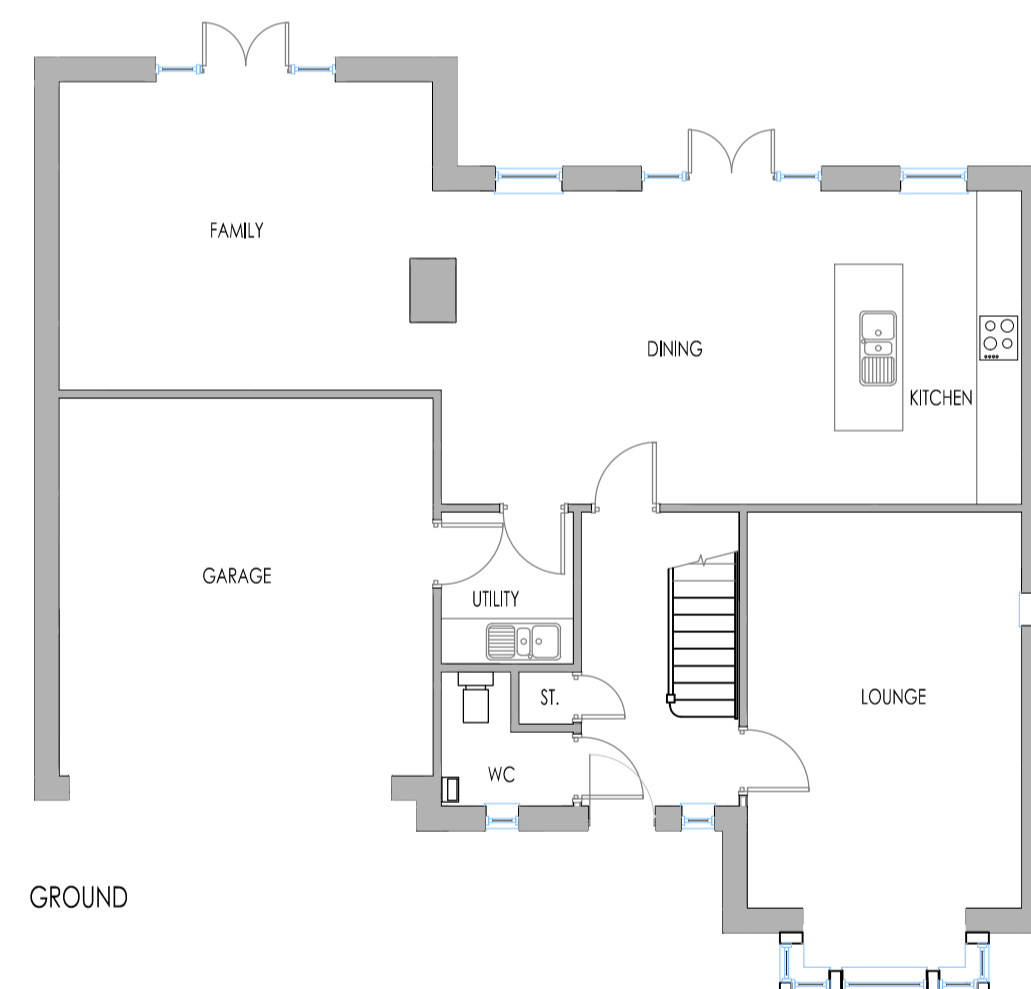

FRONT ELEVATION
PLOTS 5, 6, 7

FRONT ELEVATION

FRONT ELEVATION

FRONT ELEVATION

Development	Westfields Road		
Location	Mirfield		
Marketing Name	Knowl Park Gardens		
Drawing Title	HOUSETYPE D		
Drawing Number	R16:KPG:HT:004		
Revision	B	Scale @ A1	1:100
Drawn By	JLB	Date Started	14-12-16
Checked by		Date	