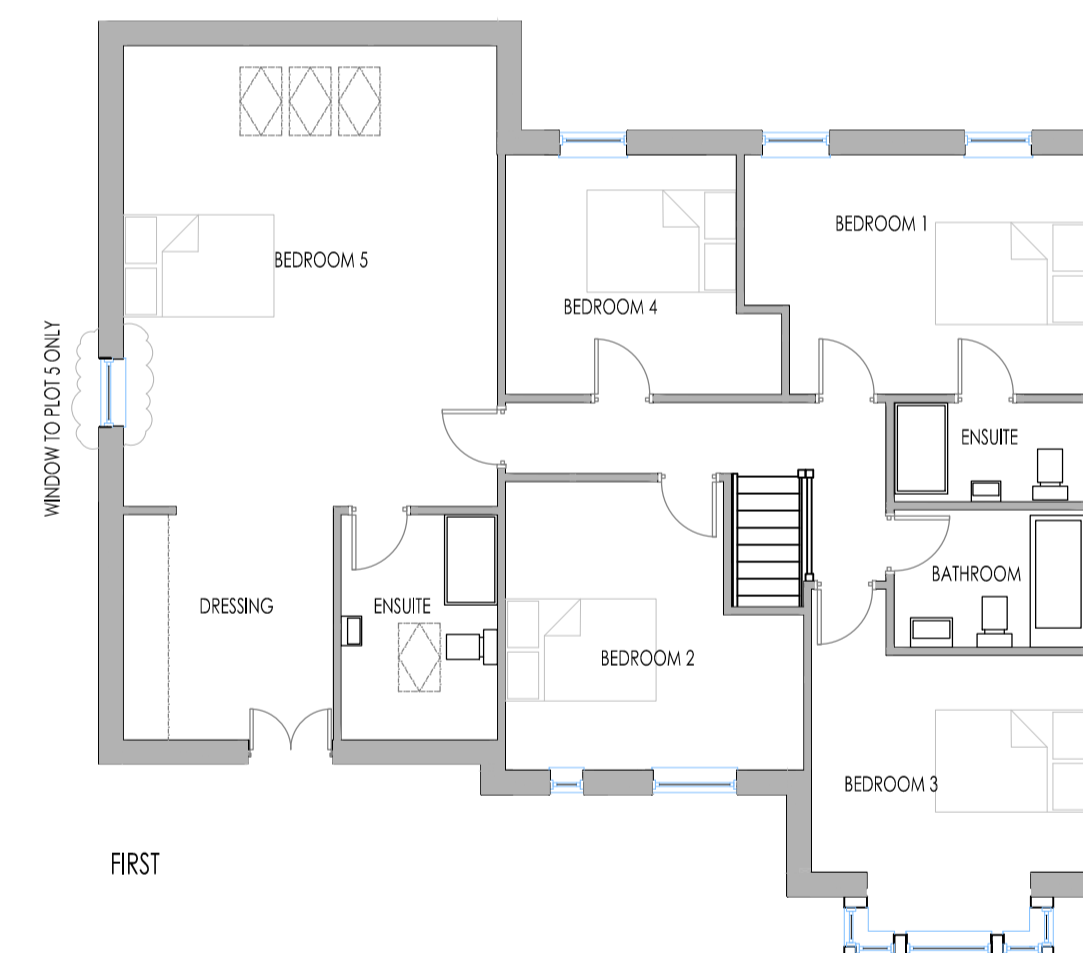

FRONT ELEVATION
PLOTS 5, 6, 7

FRONT ELEVATION

FRONT ELEVATION

FRONT ELEVATION

Development	Westfields Road		
Location	Mirfield		
Marketing Name	Knowl Park Gardens		
Drawing Title	HOUSETYPE D		
Drawing Number	R16:KPG:HT:004		
Revision	B	Scale @ A1	1:100
Drawn By	JLB	Date Started	14-12-16
Checked by		Date	