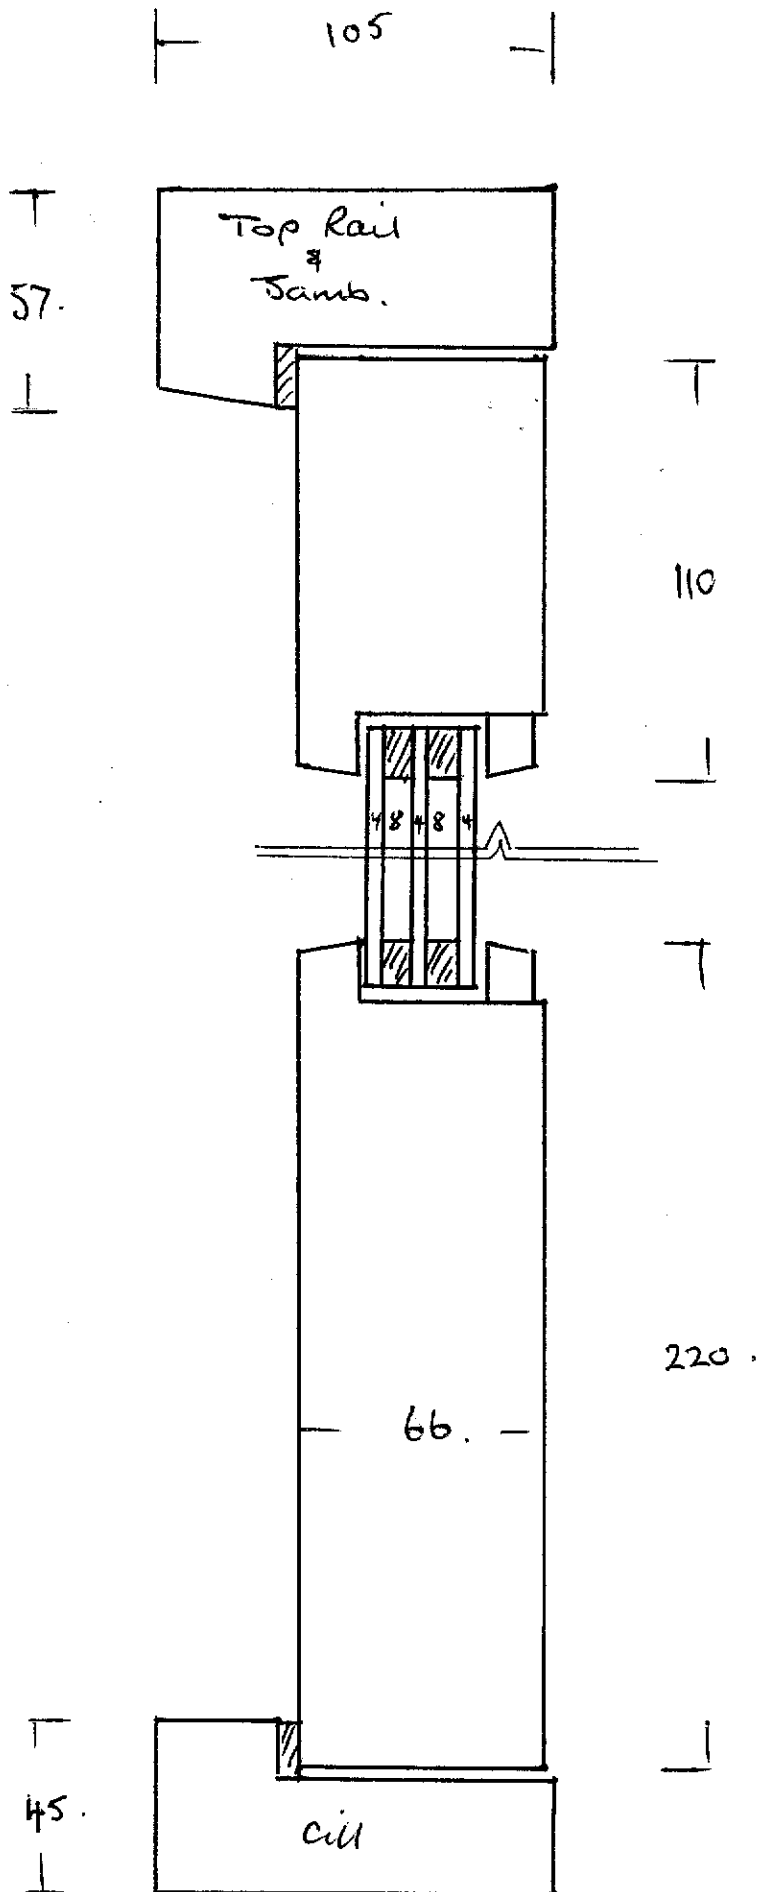

Scale 1:2.

Total triple glazed units
28mm Deep.