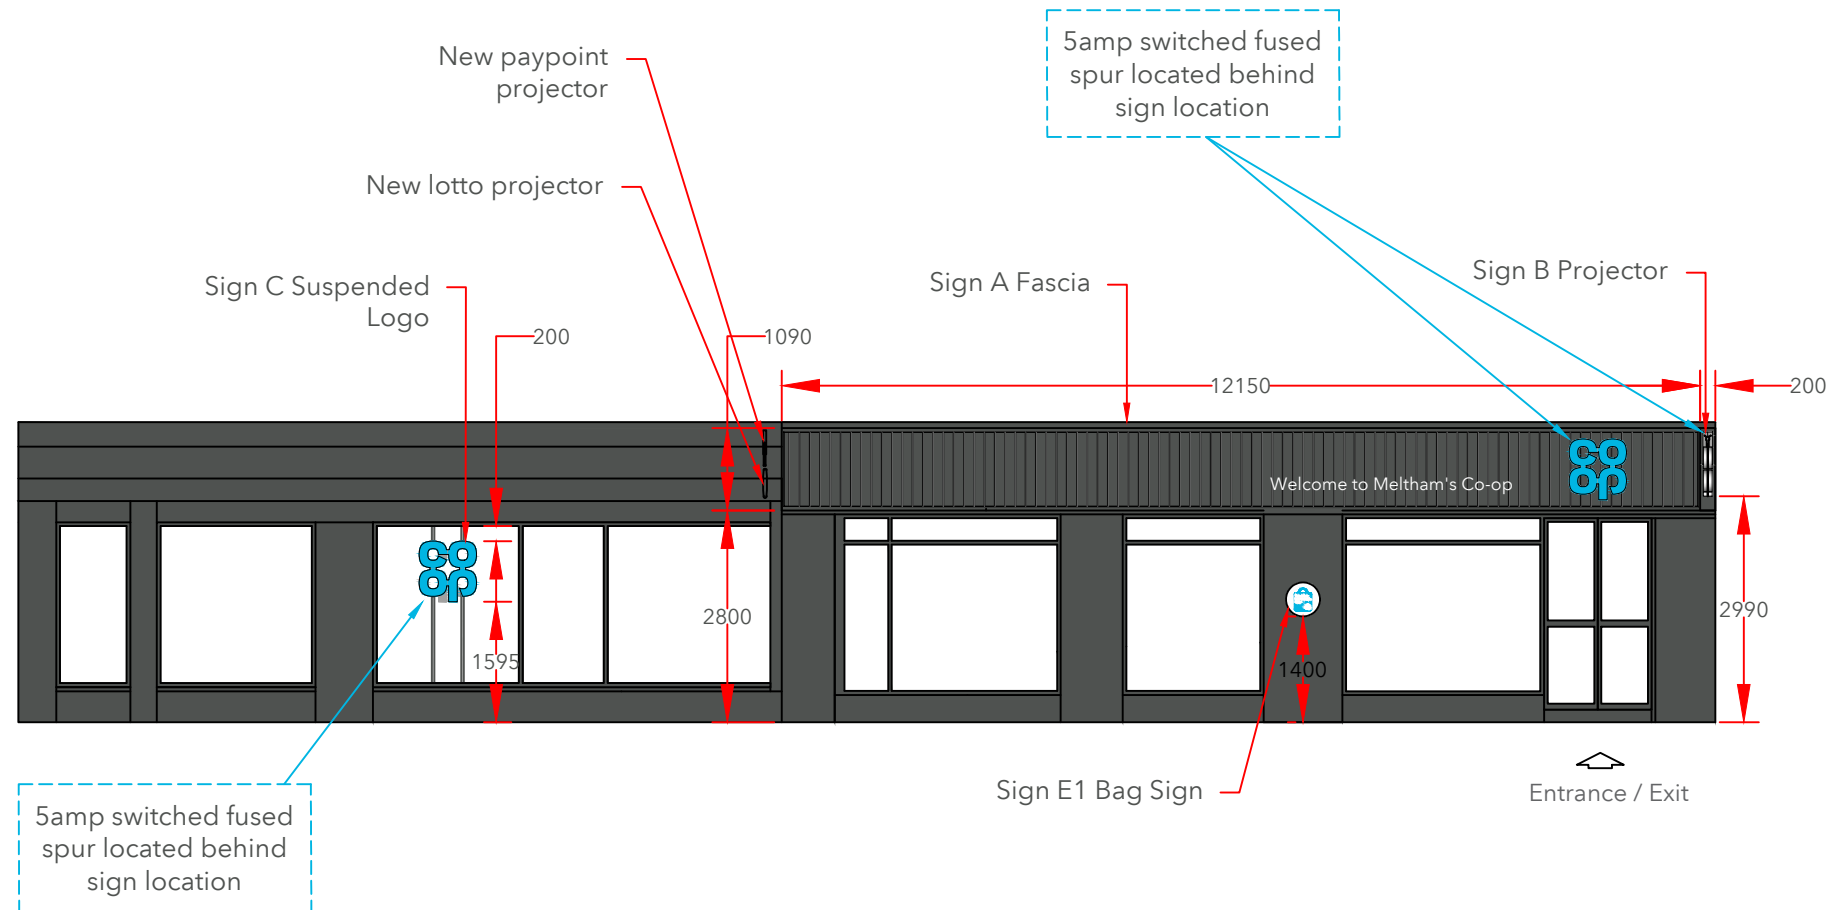

Elevation 1
Scale 1:100 @A3

Proposed Elevation

Store Name: Meltham
Store No: 7365
Futurama W.O: 129771
Store Type: Everyday Convenience - Mainstream
Programme: Rollback
CAD reference: N/A

Address: 18-24 Huddersfield Road
Meltham Huddersfield
West Yorkshire
HD9 4AE
Revision: -
Original Scheme: AR

Olympia House
Lockwood Court
Middleton Grove
Leeds
LS11 5TY
United Kingdom
Telephone: 0113 270 5595
Facsimile: 0113 277 1143
E-mail: postbox@futurama.ltd.uk

delivering
branded
environments™