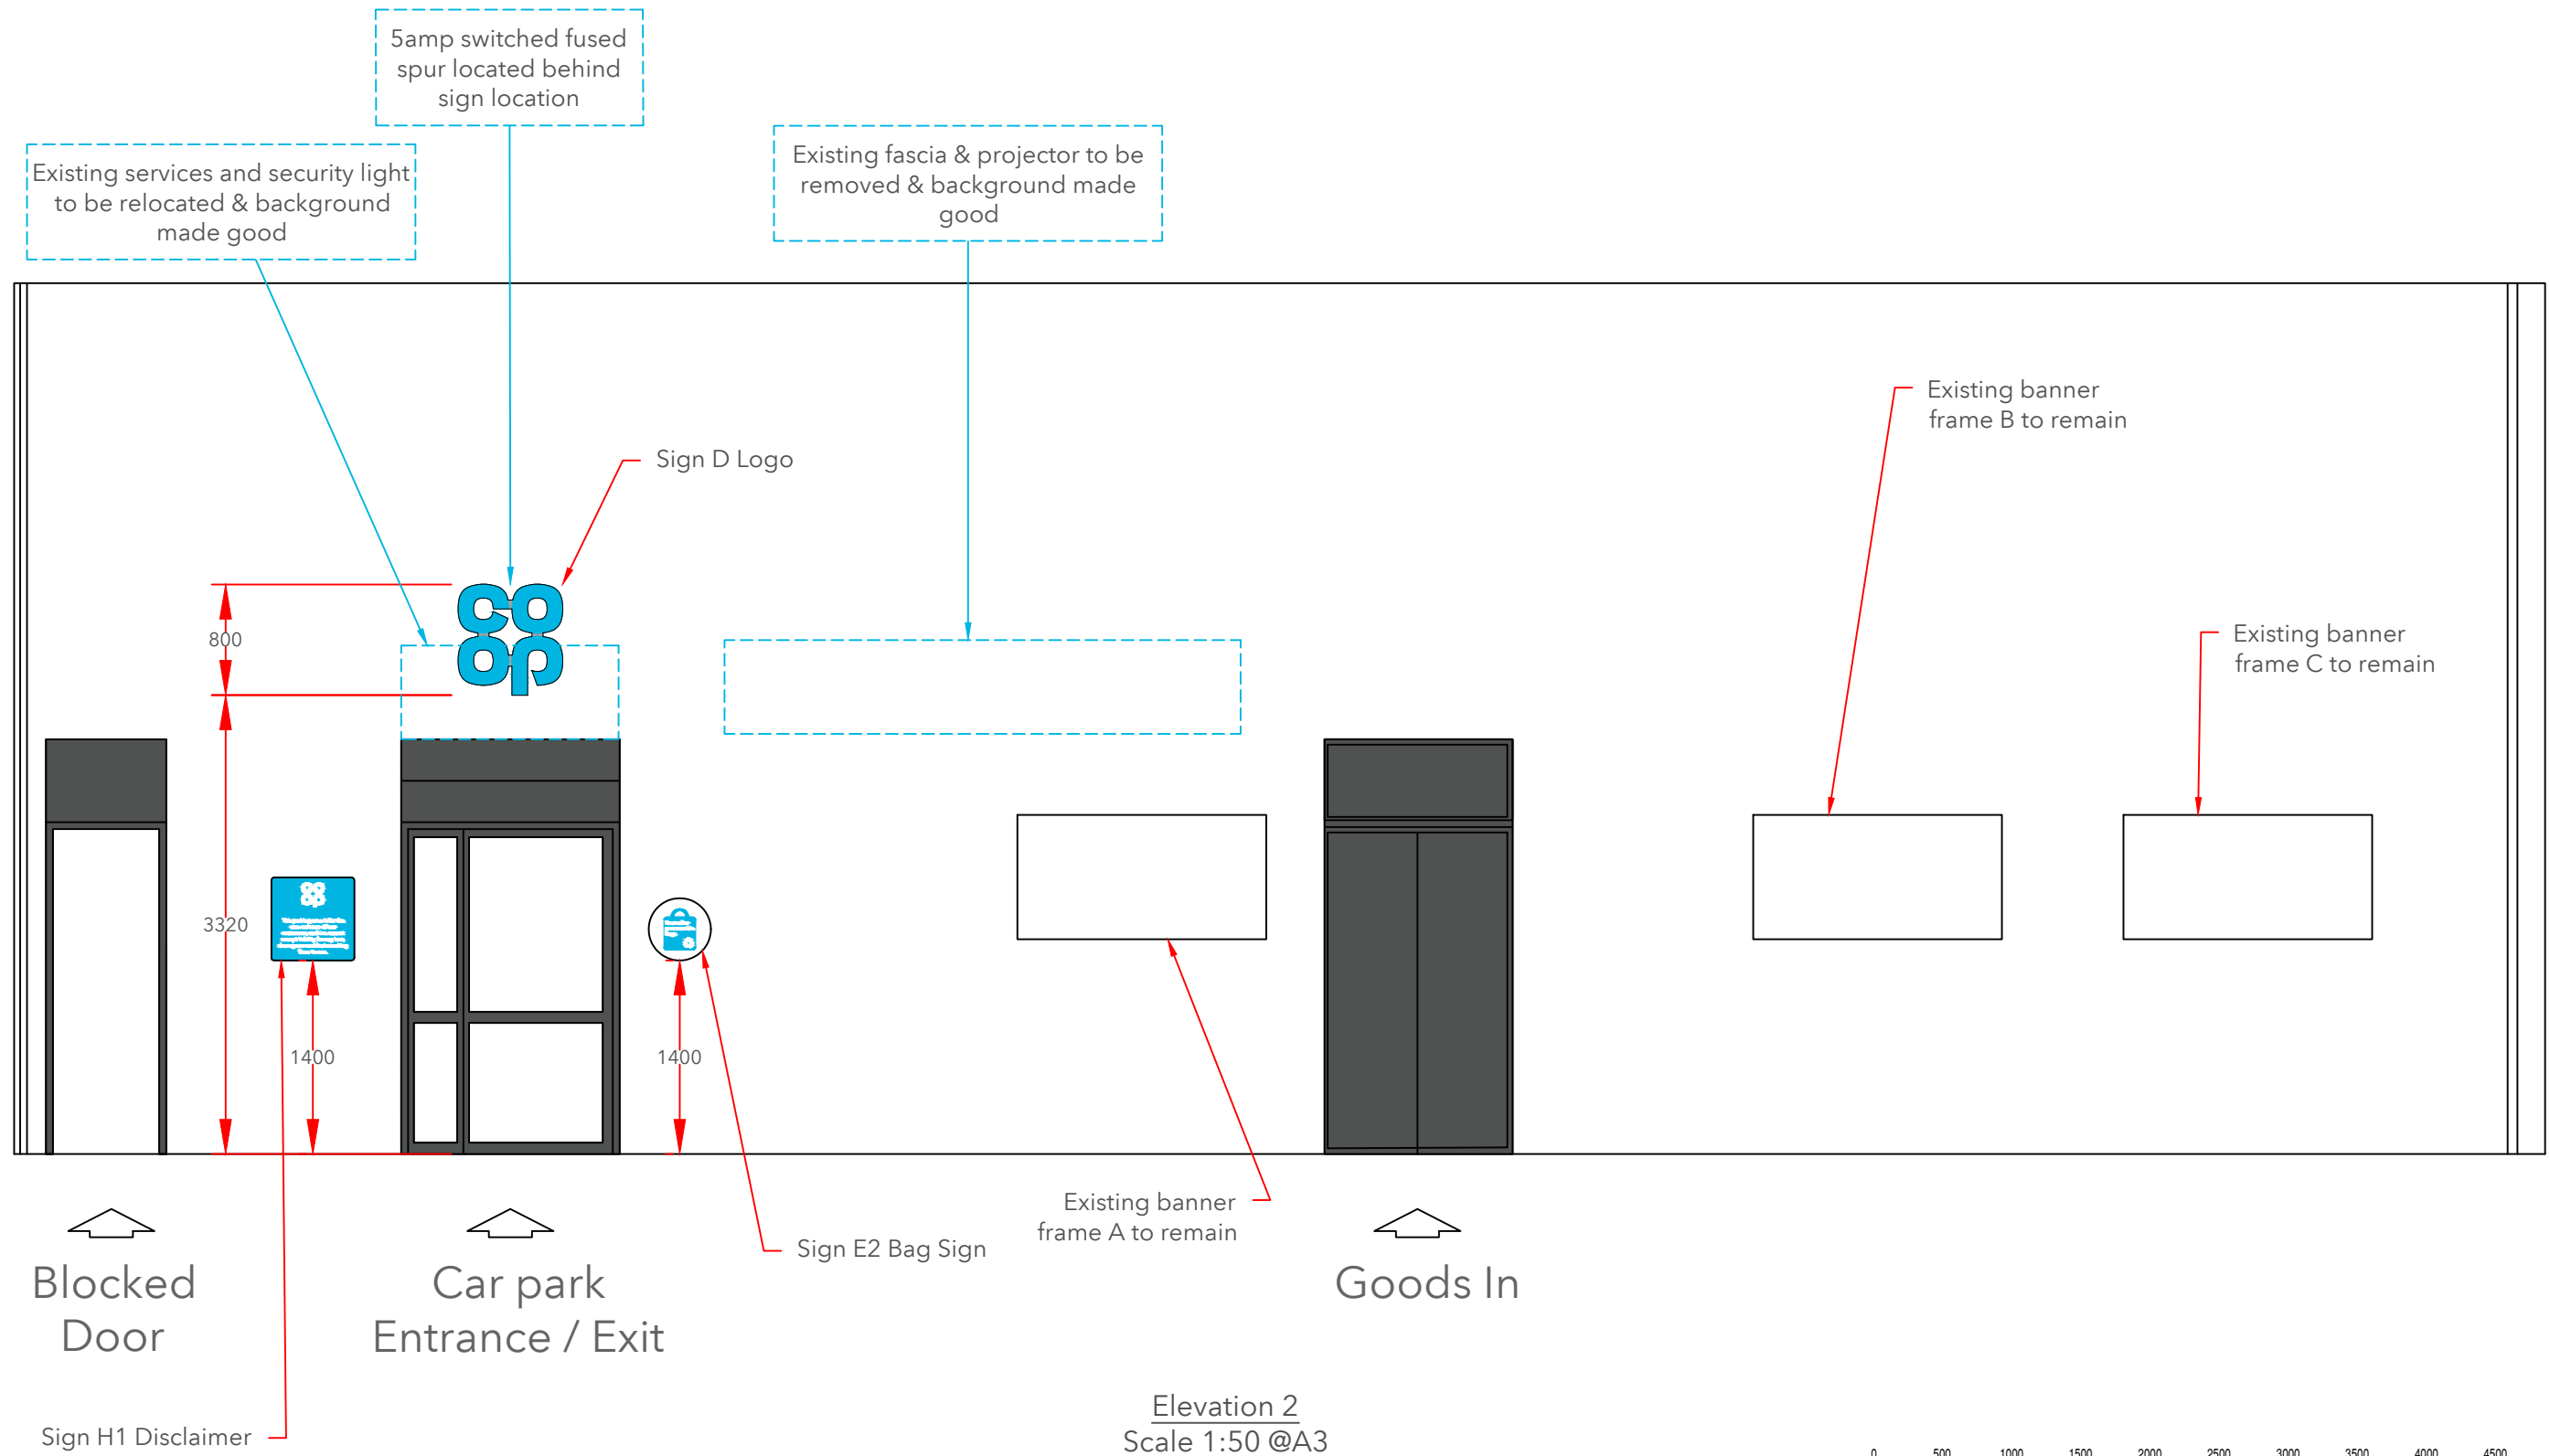

Proposed Elevation

Store Name: Meltham
Store No: 7365
Futurama W.O: 129771
Store Type: Everyday Convenience - Mainstream
Programme: Rollback
CAD reference: N/A

Address: 18-24 Huddersfield Road
Meltham Huddersfield
West Yorkshire
HD9 4AE
Revision: -
Original Scheme: AR

Olympia House
Lockwood Court
Middleton Grove
Leeds
LS11 5TY
United Kingdom

Telephone:
0113 270 5595
Facsimile:
0113 277 1143
E-mail:
postbox@futurama.ltd.uk