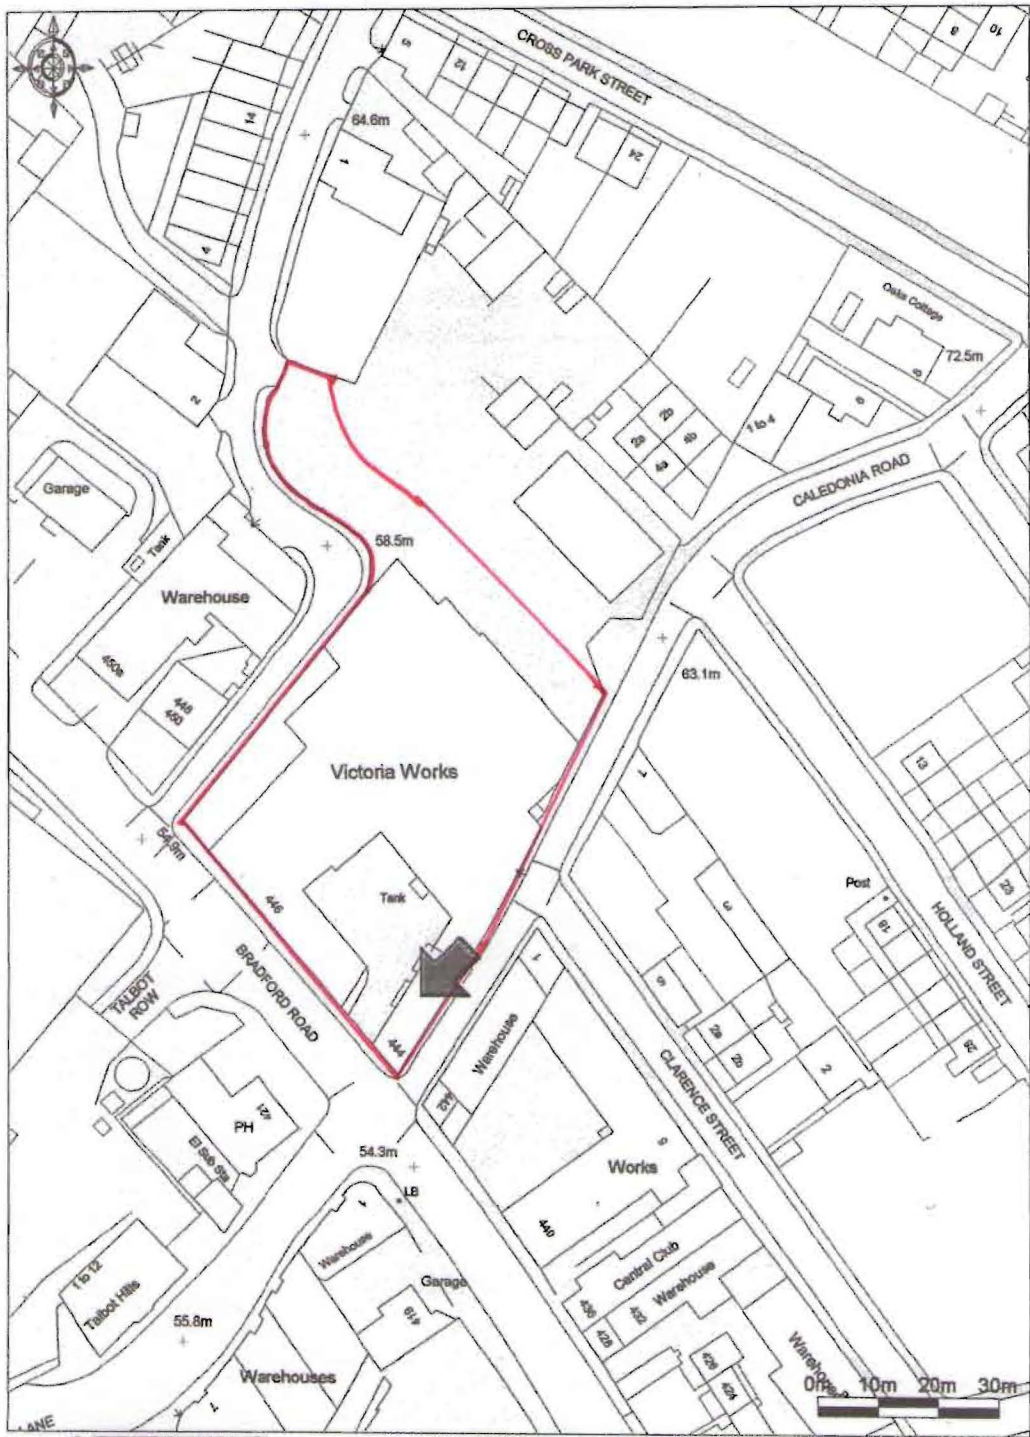

Victoria Works, 446-446 Bradford Road, Batley

Enabled by Ordnance Survey

© Crown Copyright 2009. All rights reserved. Licence number 100020449. Plotted Scale - 1:1250

Robert Halstead