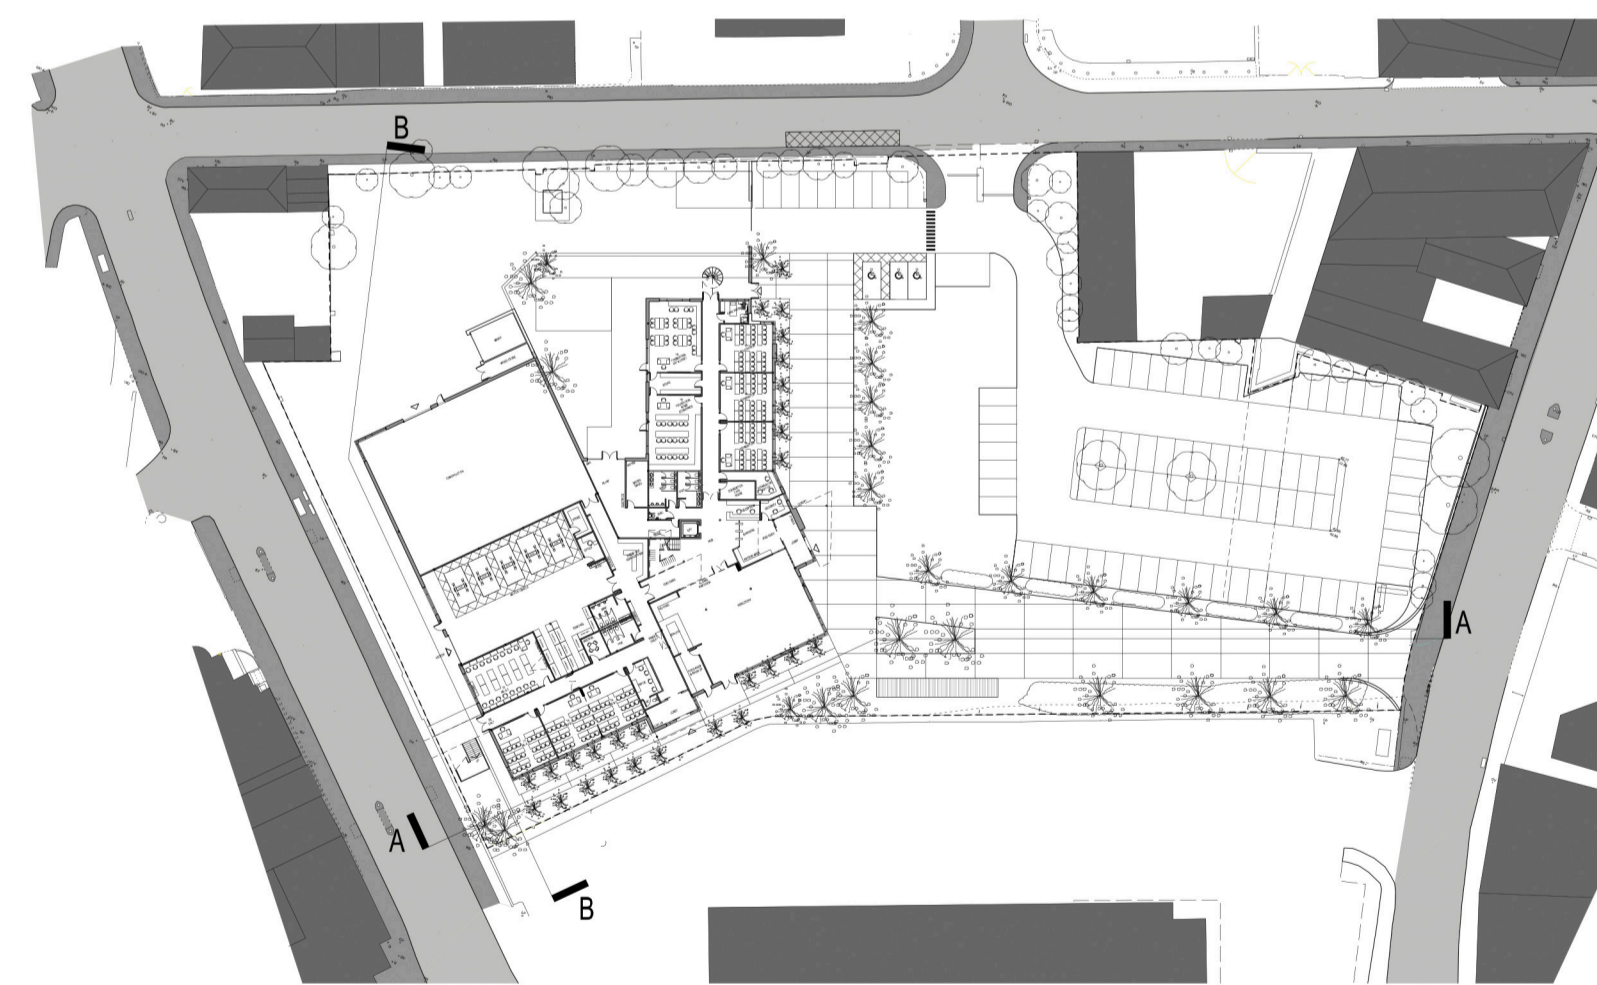

REV	DRAWN	DATE	DESCRIPTION

KPP
ARCHITECTS
KILMARTIN PLOWMAN & PARTNERS LIMITED

■ LODGE HOUSE 12 TOWN STREET
HORSFORTH LEEDS LS18 4RU
■ T: 0113 239 0460 F: 0113 239 0475
■ E: architects@kpp-leeds.co.uk
■ W: www.kpp-leeds.co.uk

PROJECT TITLE
■ KIRKLEES COLLEGE
DEWSBURY LEARNING QUARTER

TITLE
■ PROPOSED SITE SECTION

FILE STATUS	SCALE	DATE DRAWN
■ PLANNING	■ 1:200 @A1	■ NJ
■ P-PROJECTS/2/		■ JUNE 16
PROJECT	DRAWING	REVISION
■ 2045	■ 2008	■ -