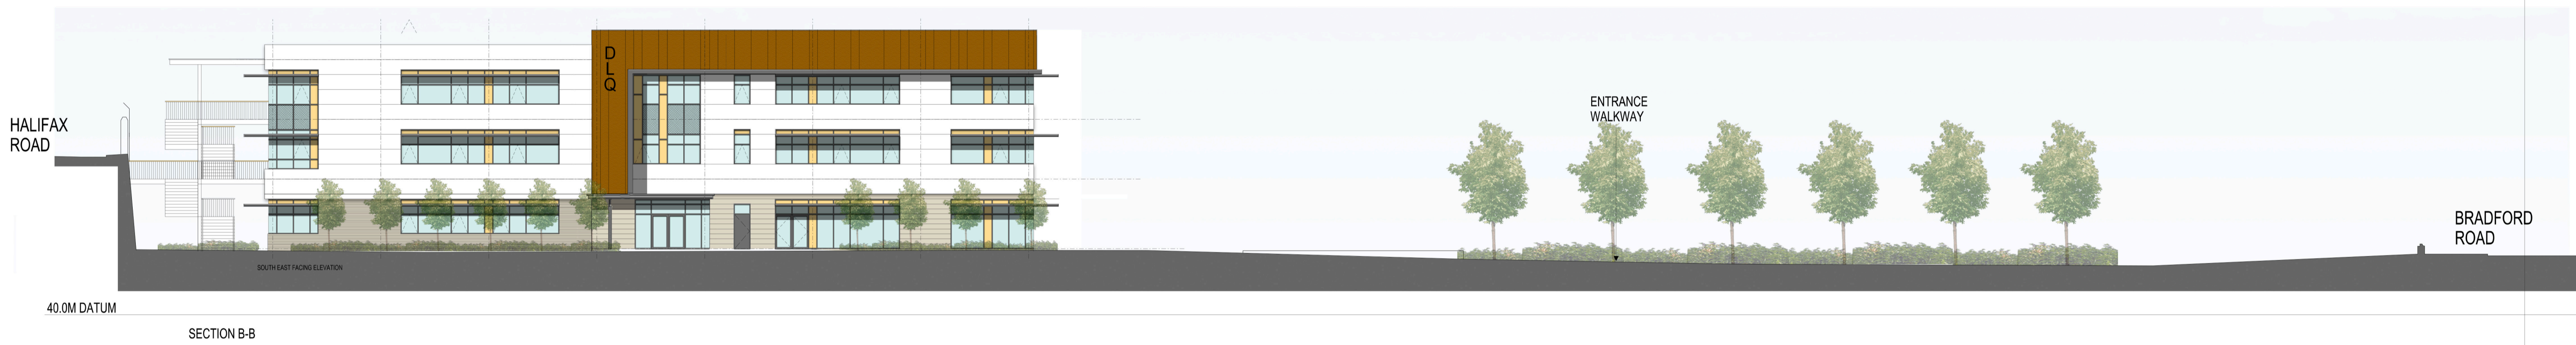

REV	DRAWN	DATE	DESCRIPTION

KPP
ARCHITECTS
KILMARTIN PLOWMAN & PARTNERS LIMITED

■ LODGE HOUSE 12 TOWN STREET
HORSFORTH LEEDS LS18 4RU
■ T: 0113 239 0460 F: 0113 239 0475
■ E: architects@kpp-leeds.co.uk
■ W: www.kpp-leeds.co.uk

PROJECT TITLE
■ KIRKLEES COLLEGE
DEWSBURY LEARNING QUARTER

TITLE
■ PROPOSED SITE SECTION

FILE STATUS	SCALE	DATE DRAWN
■ PLANNING	■ 1:200 @A1	■ NJ
■ P-PROJECTS/2/		■ JUNE 16
PROJECT	DRAWING	REVISION
■ 2045	■ 2008	■ -