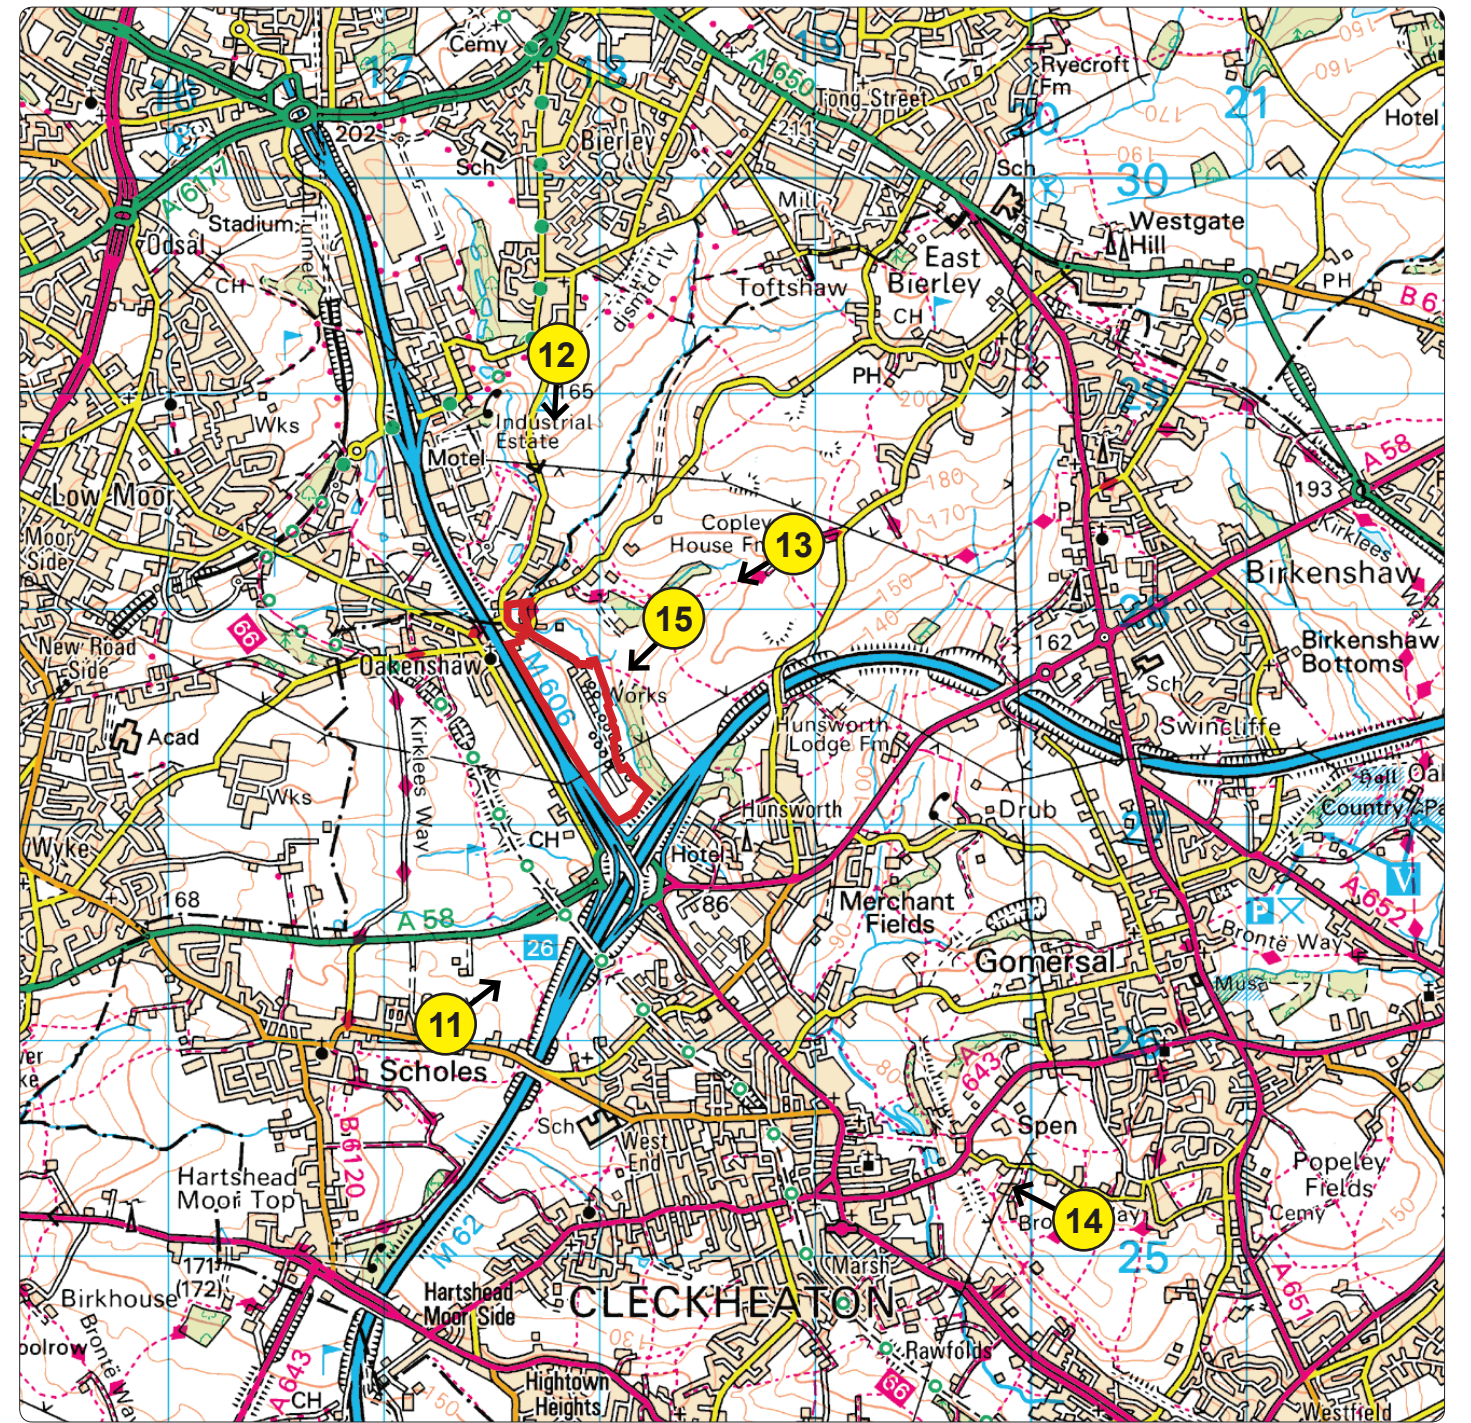

North Bierley WWTW

Figure 7.16: Wider Landscape Context

KEY

-  Site Location
-  Woodland Blocks
-  Urban Fabric

North Bierley WWTW

Figure 7.17: Photograph Location Plans (refer to Plates)

KEY

-  Site Location
-  Plate Reference

North Bierley WWTW

Figure 7.18: Topography