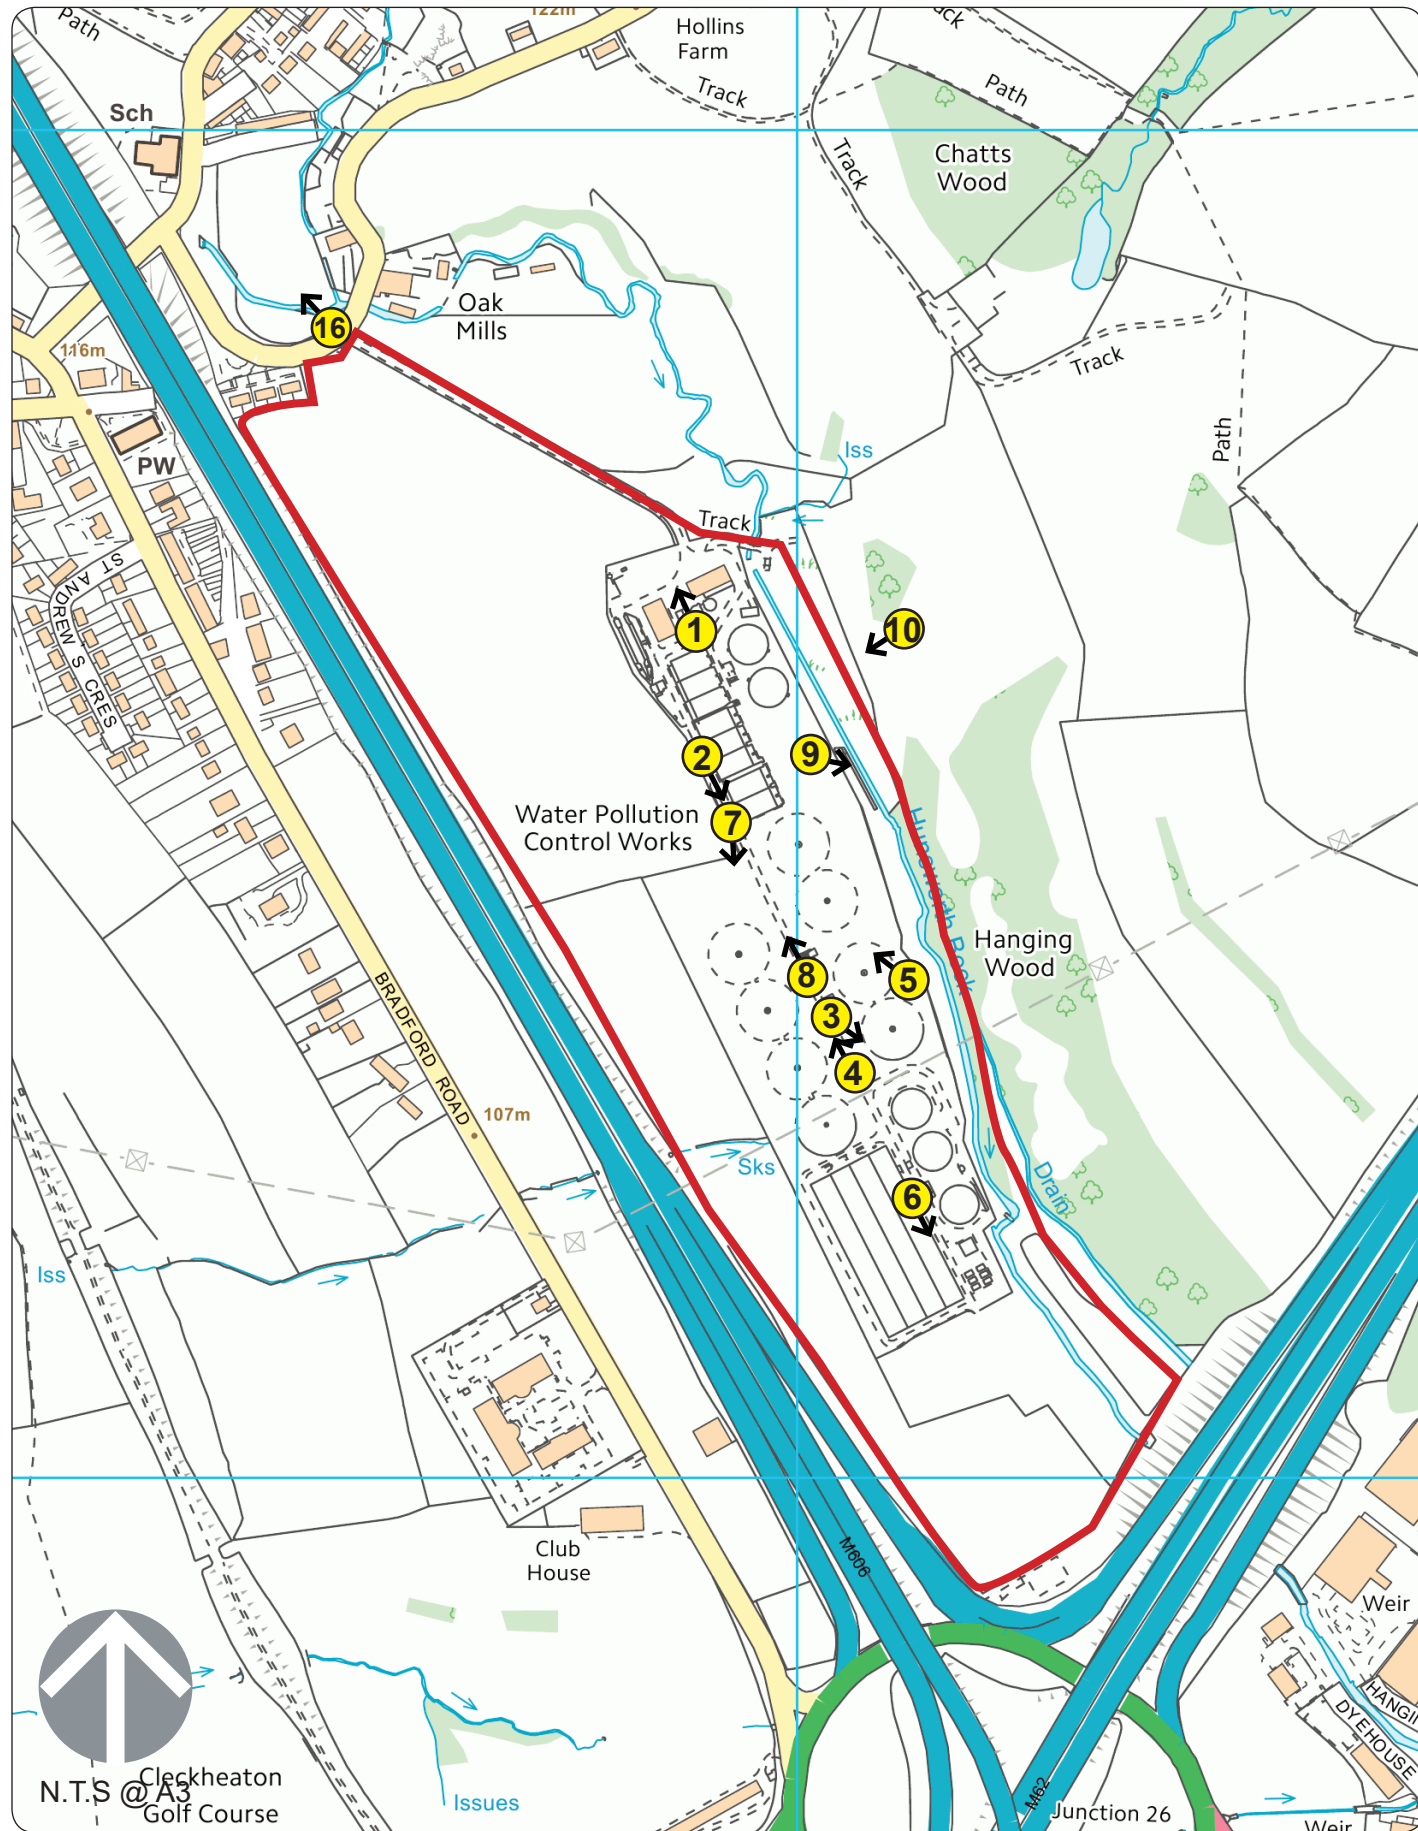

North Bierley WWTW

Figure 7.16: Wider Landscape Context

KEY

-  Site Location
-  Woodland Blocks
-  Urban Fabric

North Bierley WWTW

Figure 7.17: Photograph Location Plans (refer to Plates)

KEY

-  Site Location
-  Plate Reference

North Bierley WWTW

Figure 7.18: Topography