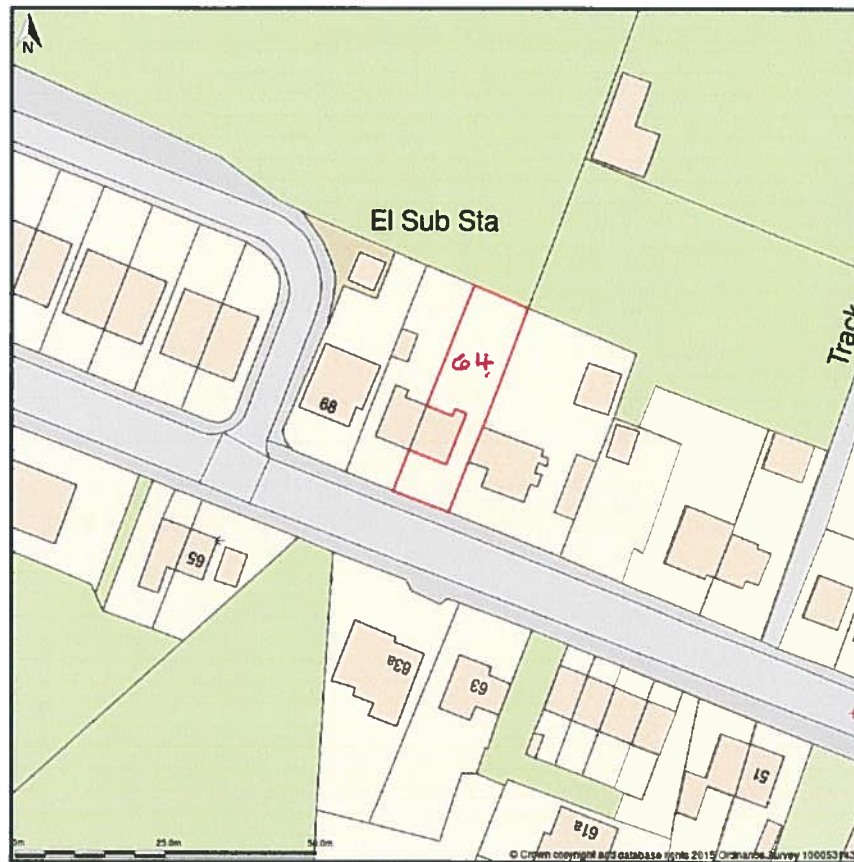

64 Huddersfield Road, Huddersfield, HD8 9AS

Site Plan shows area bounded by: 422566.39, 410600.51, 422707.81, 410741.93 (at a scale of 1:1250). The representation of a road, track or path is no evidence of a right of way. The representation of features as lines is no evidence of a property boundary.

Produced on 2nd Nov 2015 from the Ordnance Survey National Geographic Database and incorporating surveyed revision available at this date. Reproduction in whole or part is prohibited without the prior permission of Ordnance Survey. © Crown copyright 2015. Supplied by buyaplan.co.uk a licensed Ordnance Survey partner (100053143). Unique plan reference: #00080416-139649