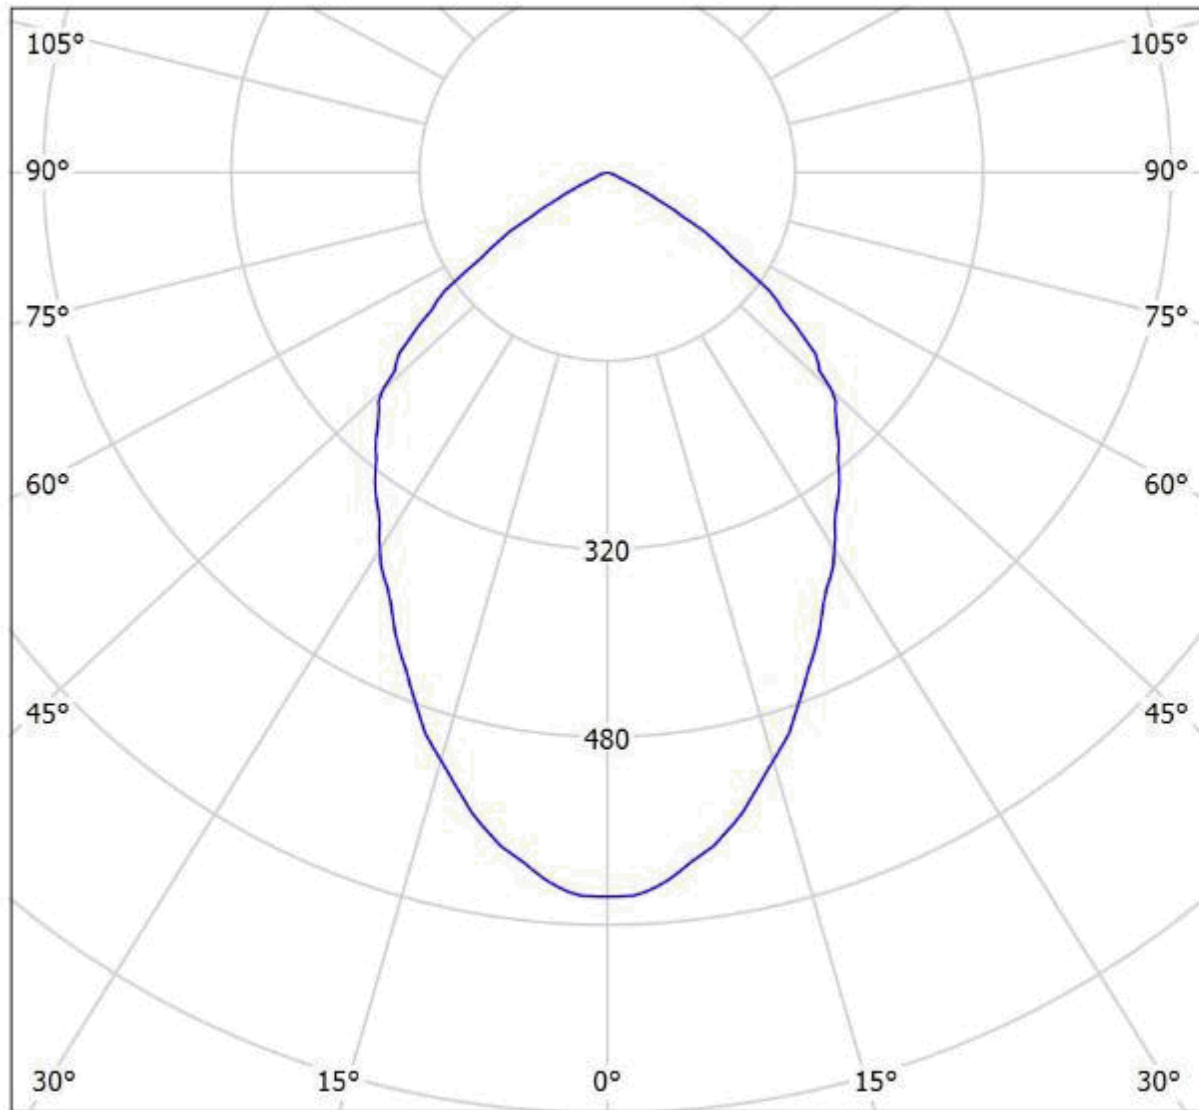

Luminaire: NS Cree GG14100-600W-60D

Lamps: 1 x LED

cd/klm

— C0 - C180

— C90 - C270

$\eta = 99\%$