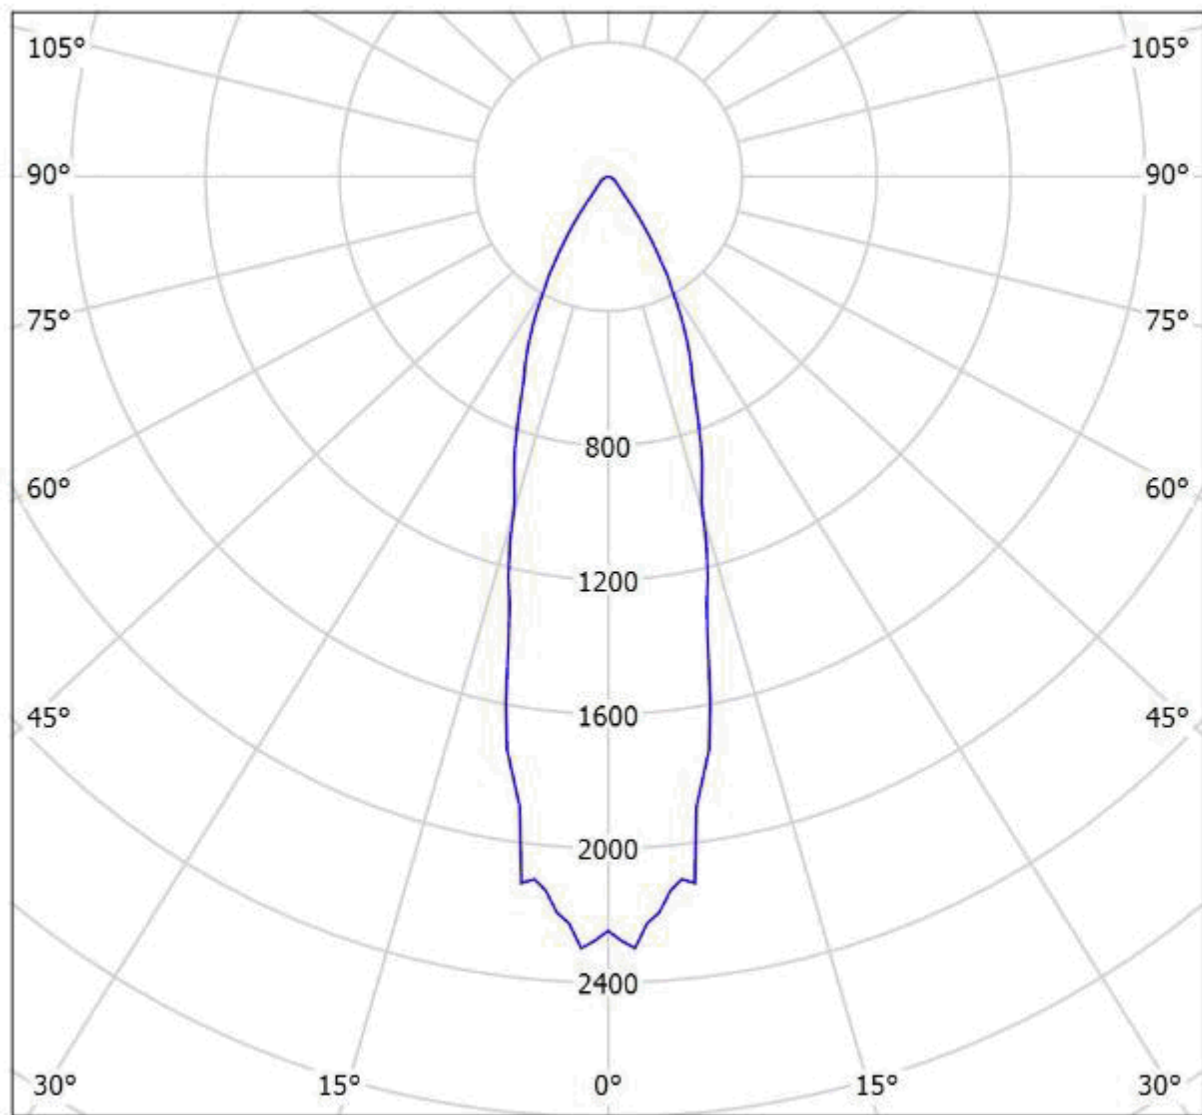

Luminaire: NS Cree GG14100-600W-15D

Lamps: 1 x LED

cd/klm

— C0 - C180

— C90 - C270

$\eta = 99\%$