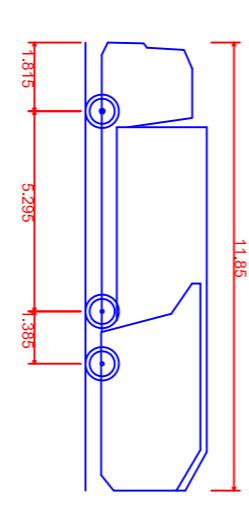

REV	DATE	DESCRIPTION

PARAGON HIGHWAYS
PARAGON HIGHWAYS
UNIT 2, THE OFFICE CAMPUS,
PARAGON BUSINESS PARK, RED HALL COURT,
WAKEFIELD WF1 2UW / MAIL@PARAGONHIGHWAYS.COM
01924 291536

JOB 10/48
DWS 01
REV

SCALE: 1:500 @A1
DATE: OCT 2018

CELLARS CLOUGH, MARSDEN
INTERNAL SITE TRACKING

DRAWN BY JHH
CHECKED BY AH