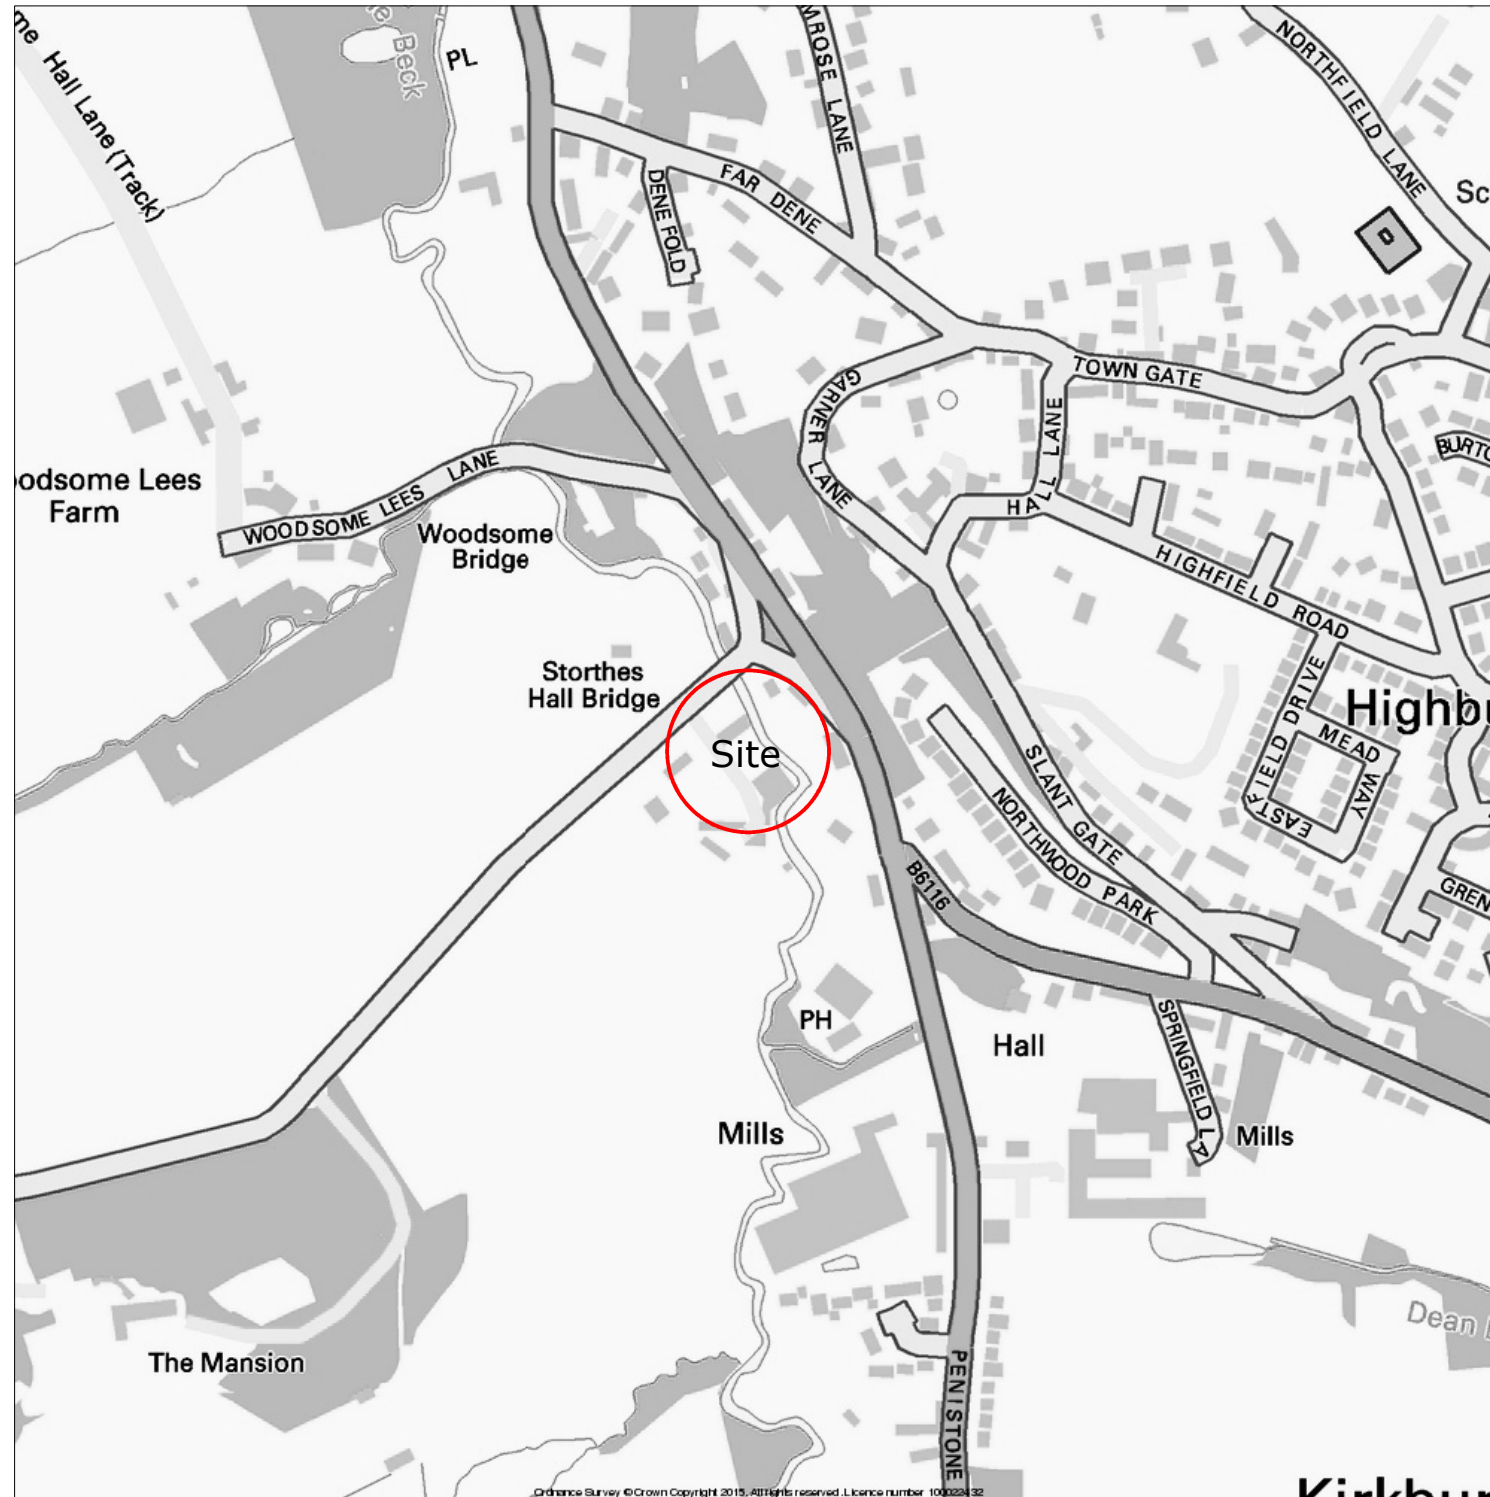

Dene Bottom Works, Storthes Hall Lane, Kirkburton, HD8 0PP

Location nts

Location 1:1250