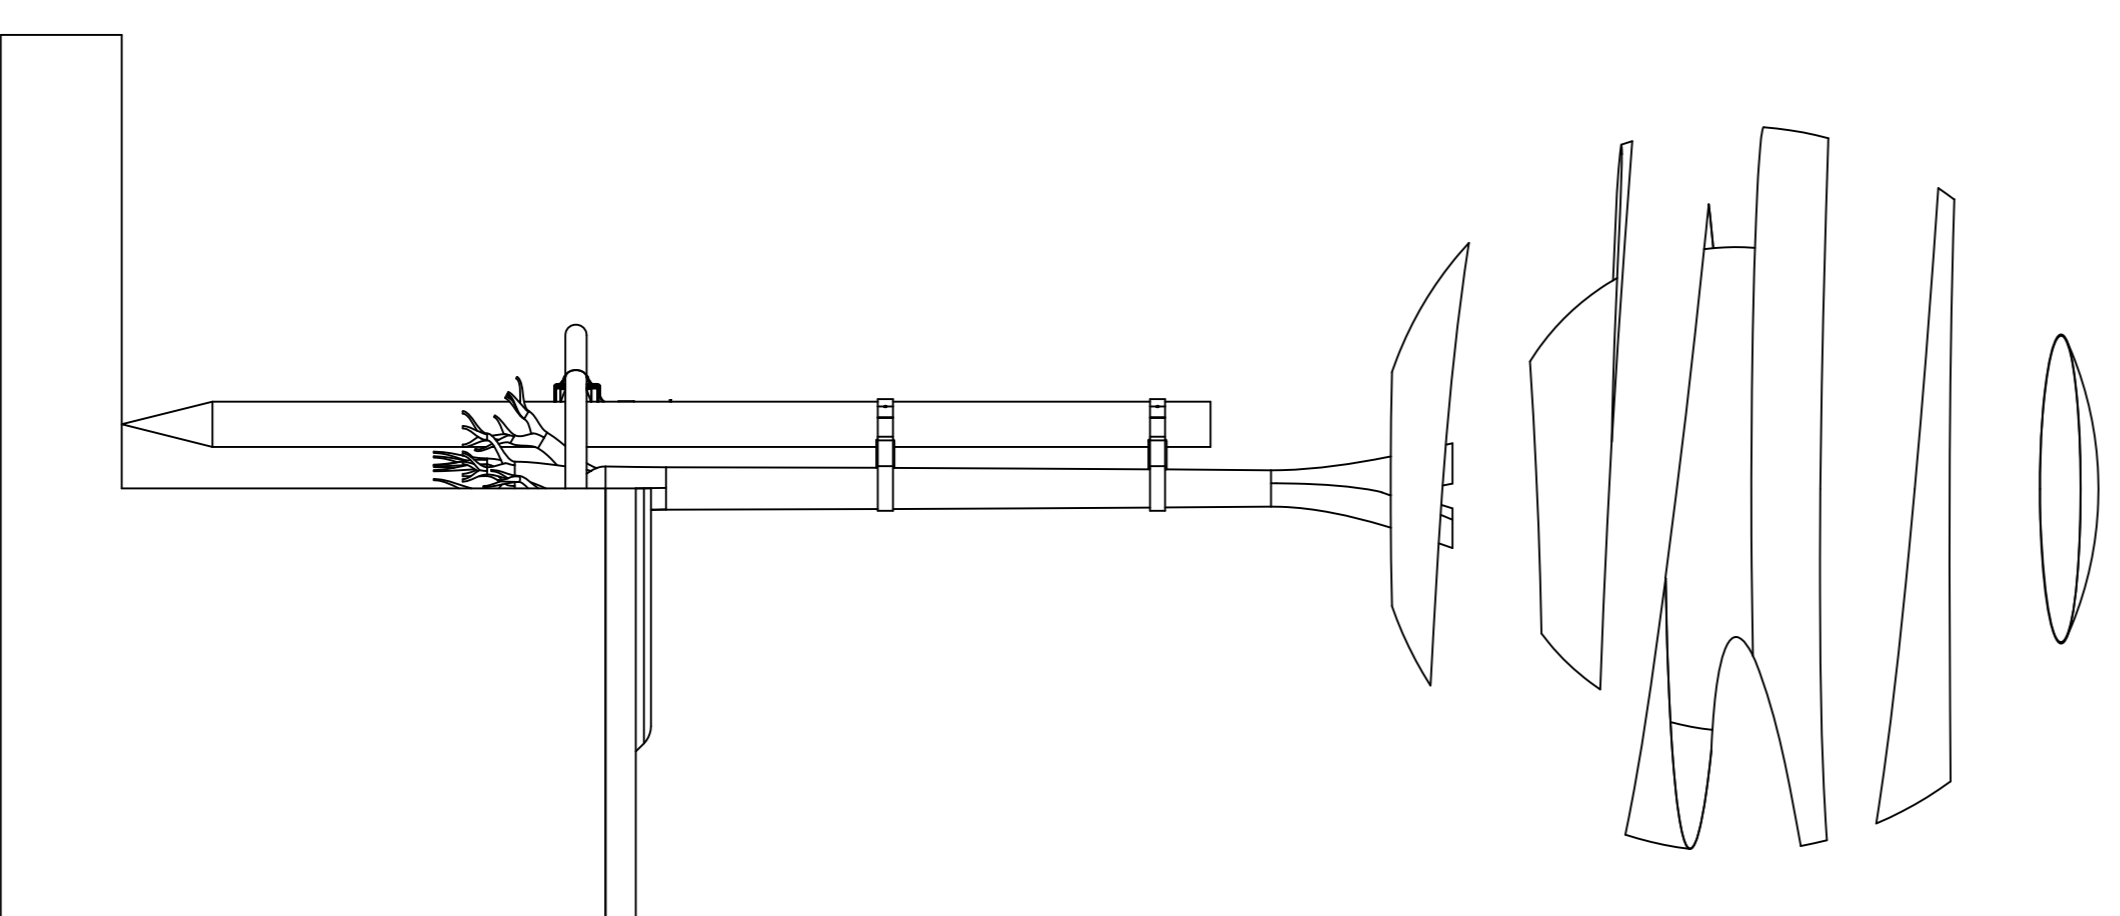

PLAN VIEW WITH CANOPY HIDDEN

Package includes:
RRPC2A RootRain Metro aeration/
irrigation system
GLB25A belt
GLPFA spacer sleeve

ISOMETRIC VIEW WITH CUT-AWAY TO SHOW PRODUCTS

FRONT VIEW

SIDE VIEW

Rev. | Date | Description. | Drawn | CHK'd

21 Swan Street, Manchester, M4 5JL, Tel. (0161) 312 3131
www.urbangreen-space.co.uk hello@urbangreen-space.co.uk

Client: Cornell Group

Project: Cowlesley Lane

Title: Green Blue Urban GR1001 tree pit
detail for soft planting areas

Status: Planning

Project: 11105
Drawn: Green Blue
Checked: CM

Scale: Not to Scale
Date: 19/01/15
Approved: MT

Drawing No: 11105_L05b
Revision: P01