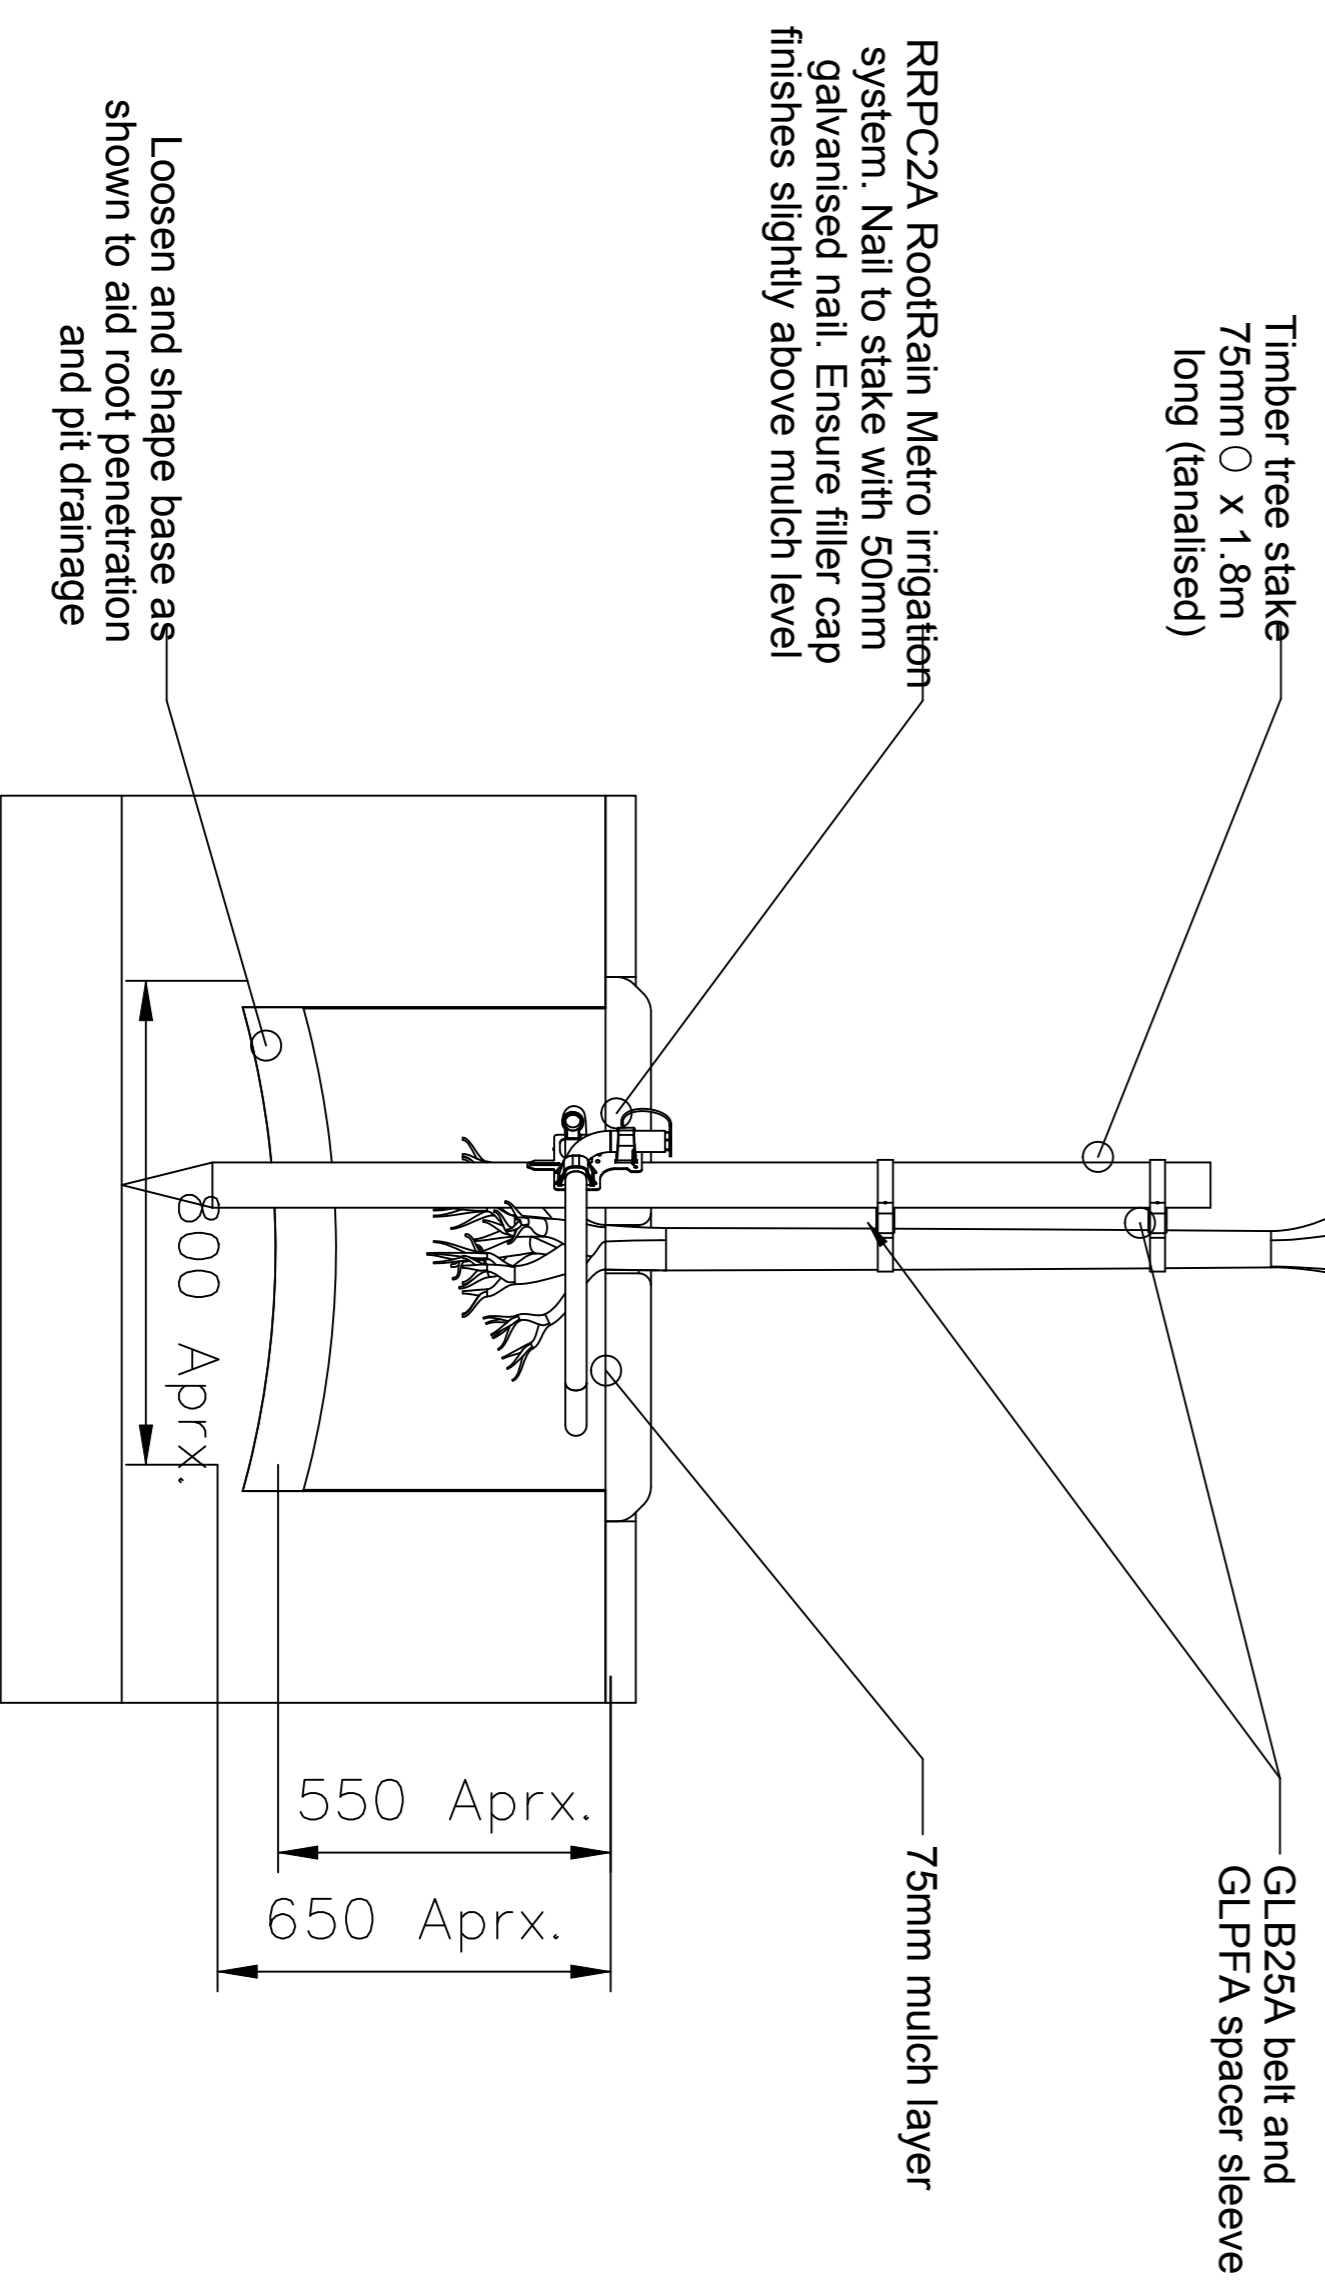

PLAN VIEW WITH CANOPY HIDDEN

Package includes:
RRPC2A RootRain Metro aeration/
irrigation system
GLB25A belt
GLPFA spacer sleeve

ISOMETRIC VIEW WITH CUT-AWAY TO SHOW PRODUCTS

FRONT VIEW

SIDE VIEW

Rev. | Date | Description. | Drawn | CHK'd

21 Swan Street, Manchester, M4 5JL, Tel. (0161) 312 3131
www.urbangreen-space.co.uk hello@urbangreen-space.co.uk

Client: Cornell Group

Project: Cowlesley Lane

Title: Green Blue Urban GR1001 tree pit
detail for soft planting areas

Status: Planning

Project: 11105
Drawn: Green Blue
Checked: CM

Scale: Not to Scale
Date: 19/01/15
Approved: MT

Drawing No: 11105_L05b
Revision: P01