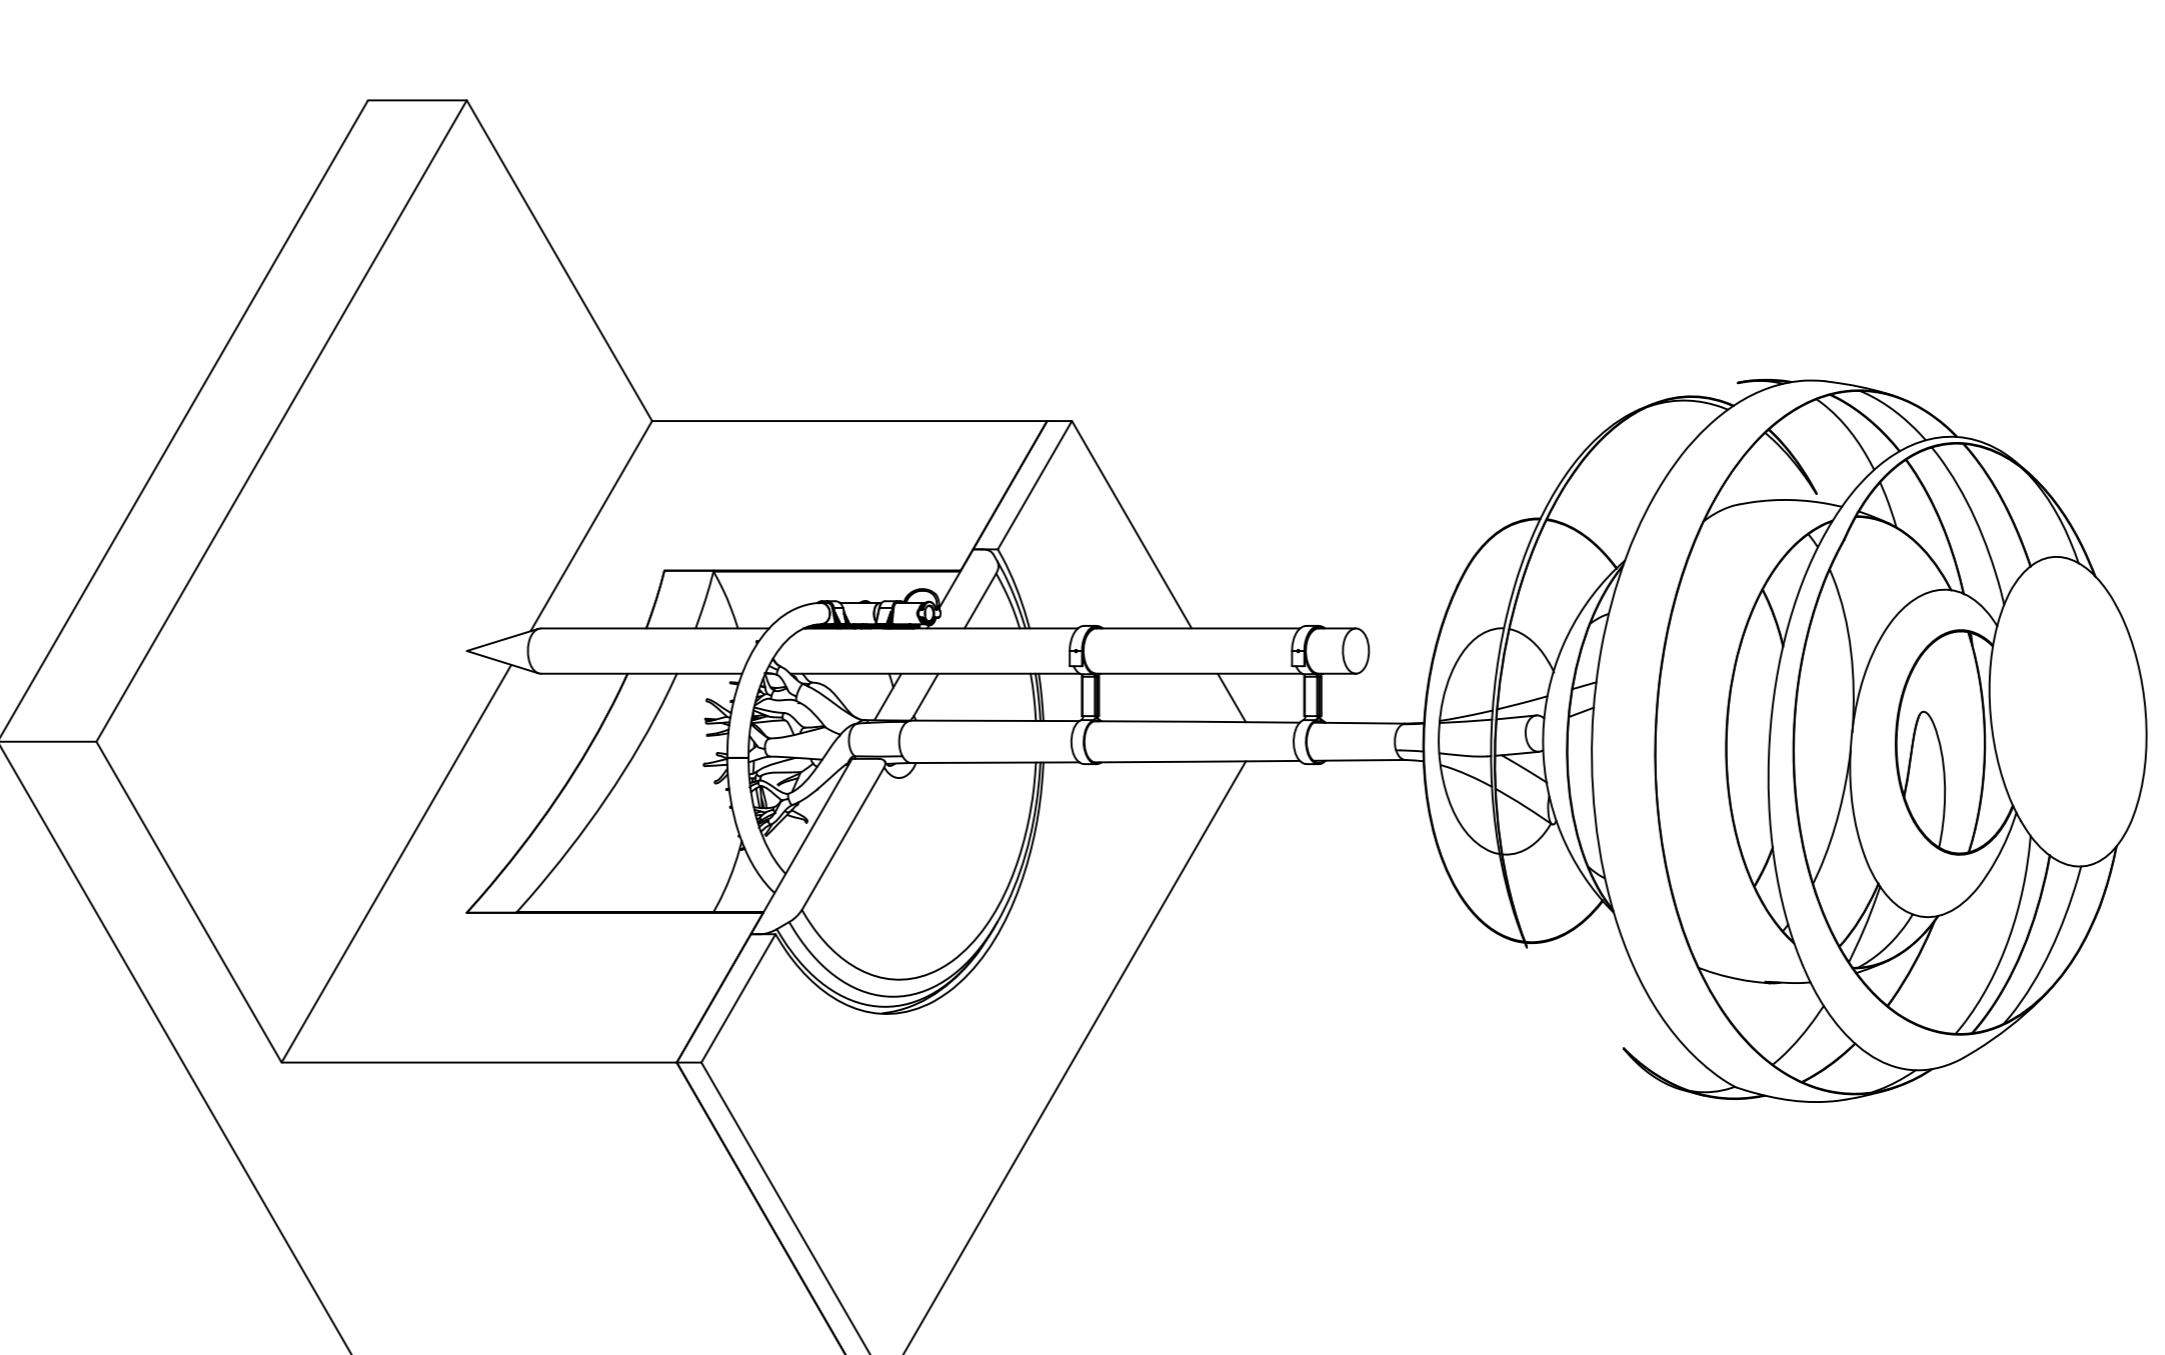

PLAN VIEW WITH CANOPY HIDDEN

Package includes:
RRPC2A RootRain Metro aeration/
irrigation system
GLB25A belt
GLPFA spacer sleeve

ISOMETRIC VIEW WITH CUT-AWAY TO SHOW PRODUCTS

FRONT VIEW

SIDE VIEW

Rev. | Date | Description. | Drawn | CHK'd

21 Swan Street, Manchester, M4 5JL, Tel. (0161) 312 3131
www.urbangreen-space.co.uk hello@urbangreen-space.co.uk

Client: Cornell Group

Project: Cowlesley Lane

Title: Green Blue Urban GR1001 tree pit
detail for soft planting areas

Status: Planning

Project: 11105
Drawn: Green Blue
Checked: CM

Scale: Not to Scale
Date: 19/01/15
Approved: MT

Drawing No: 11105_L05b
Revision: P01