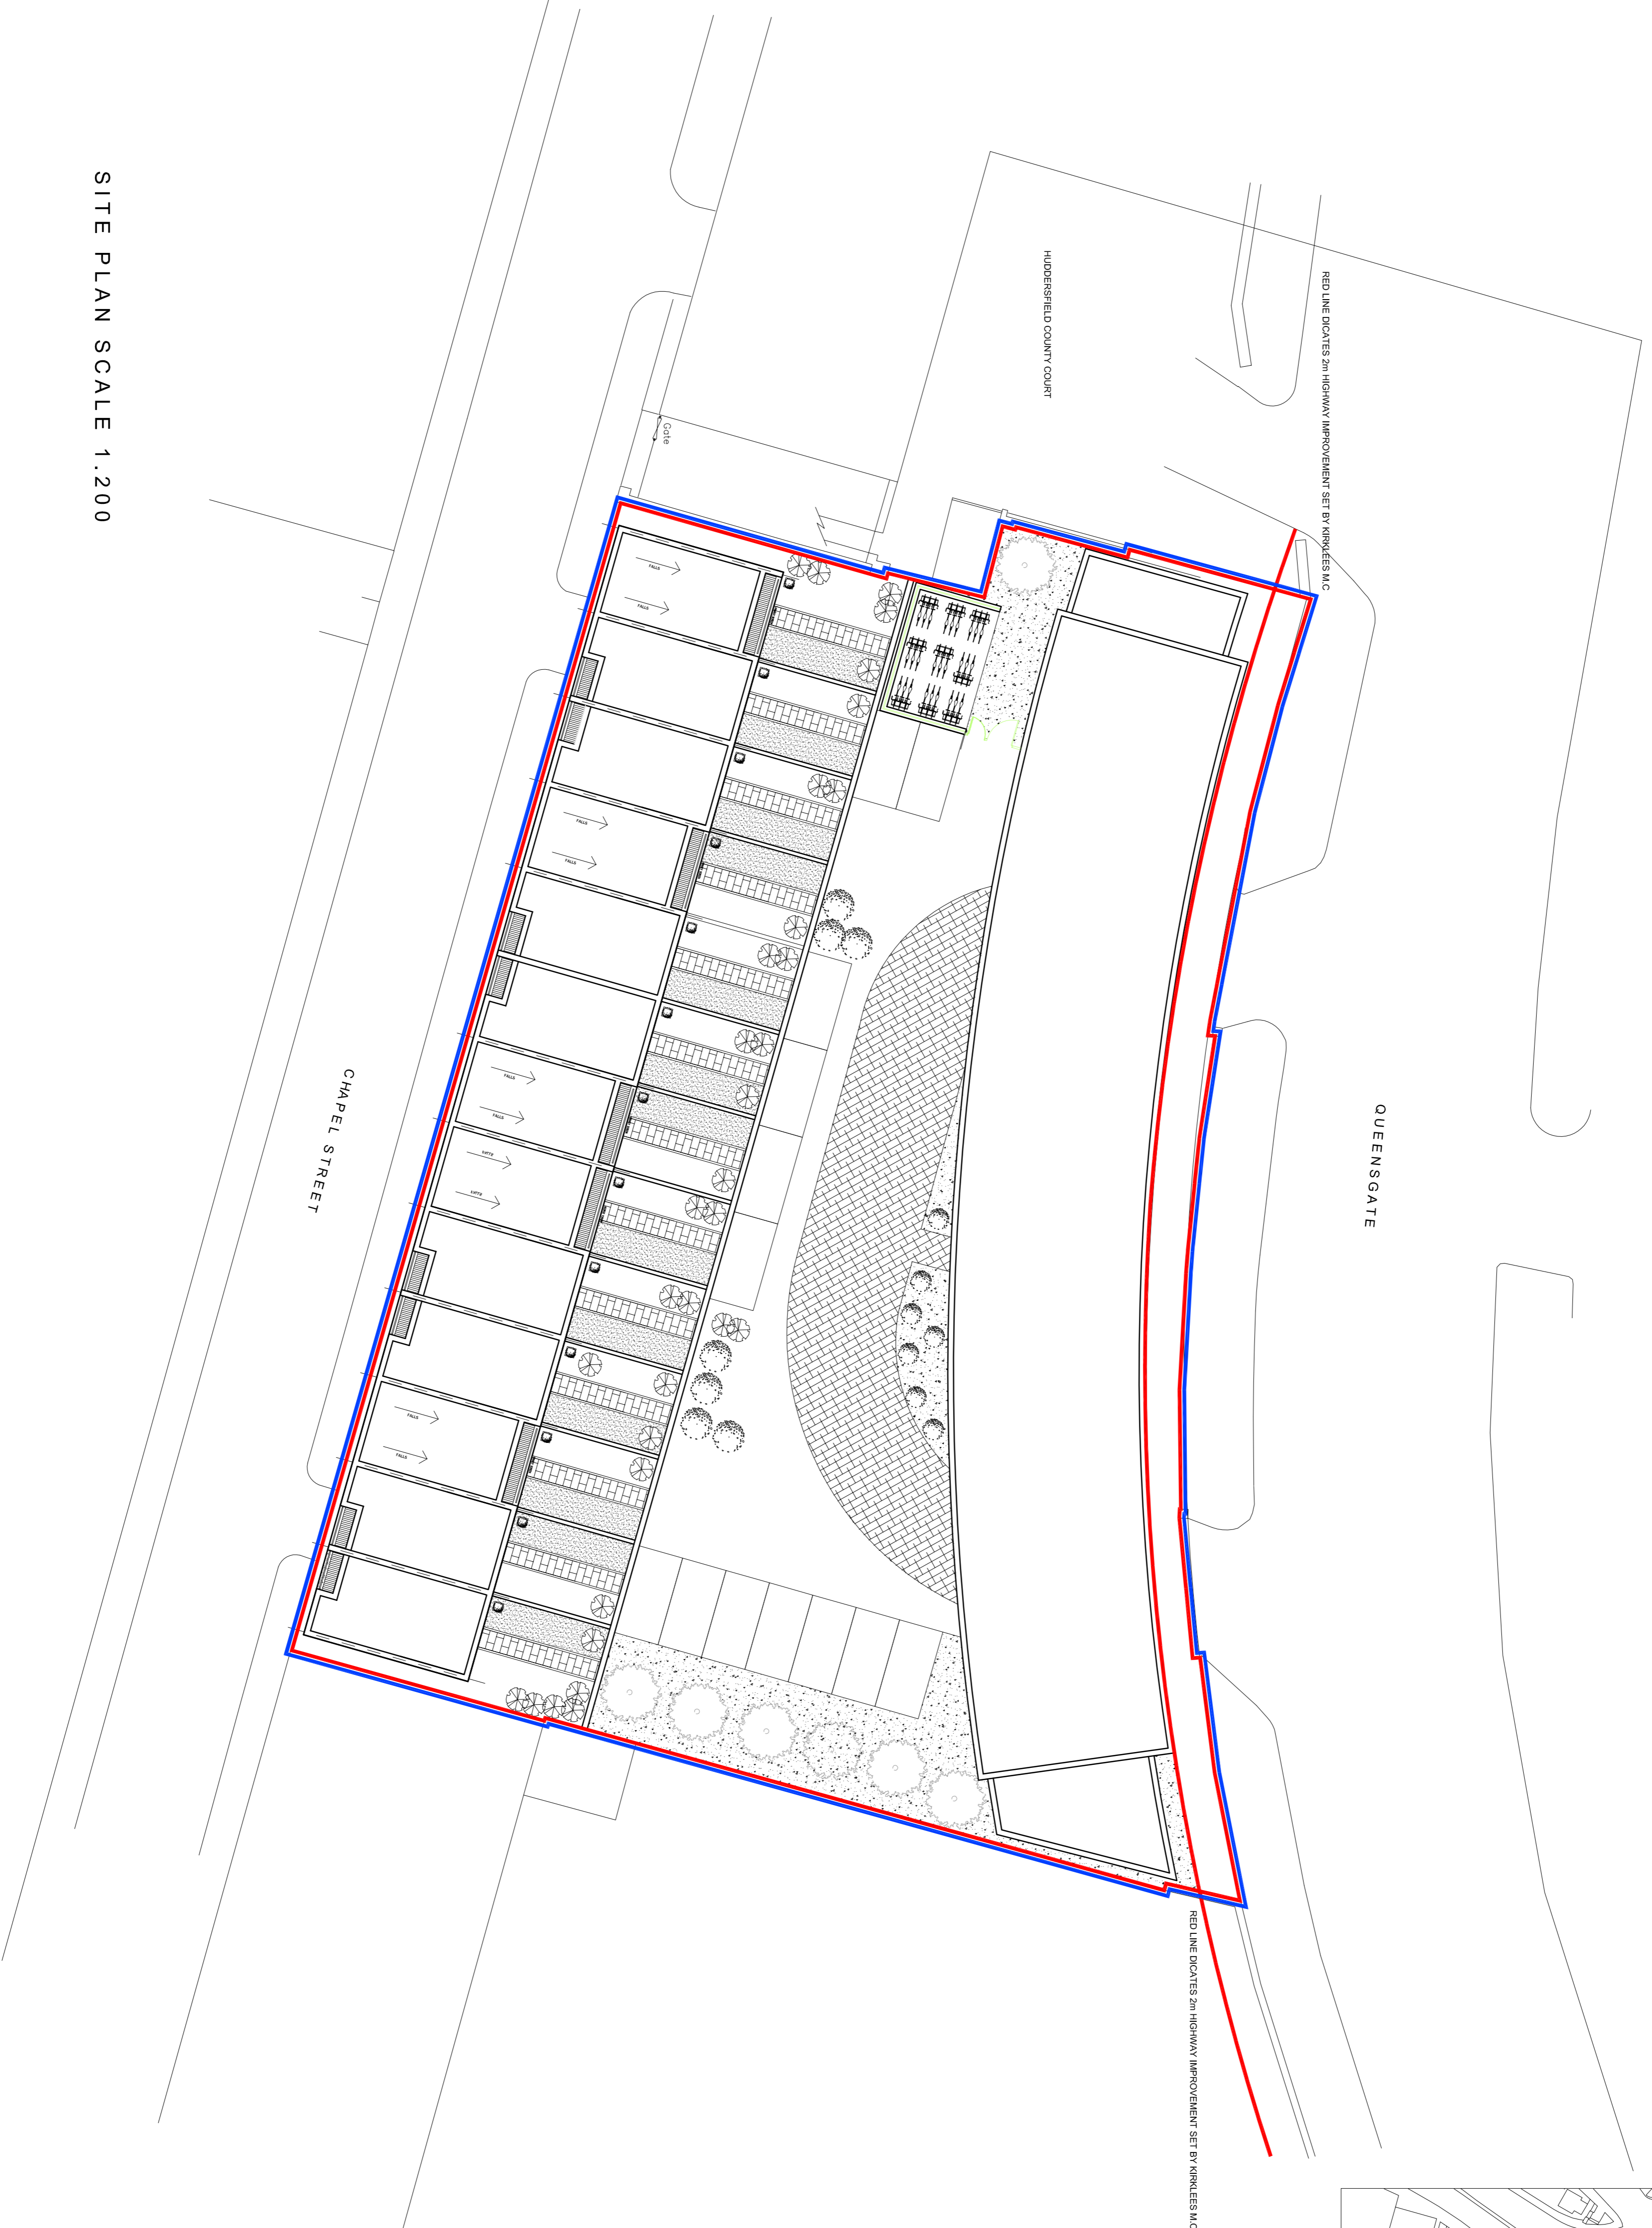

SITE PLAN SCALE 1:200

Coda Studios Ltd
70-71 Cornish Place, Cornish Street,
Sheffield, S9 3AF
Tel: 0114 2798003
e: information@codastudios.co.uk

JAGUAR ESTATES Client
QUEENSGATE HUDDERSFIELD Job

SITE PLAN Title

REVISION	DRAWING STATUS	DRAWING NUMBER	CHECKED	DATE	SCALE	BY ISSUE
1	DC	1113	DC	11/13	1:200	AT ISSUE
2	PLANNING	2003-005