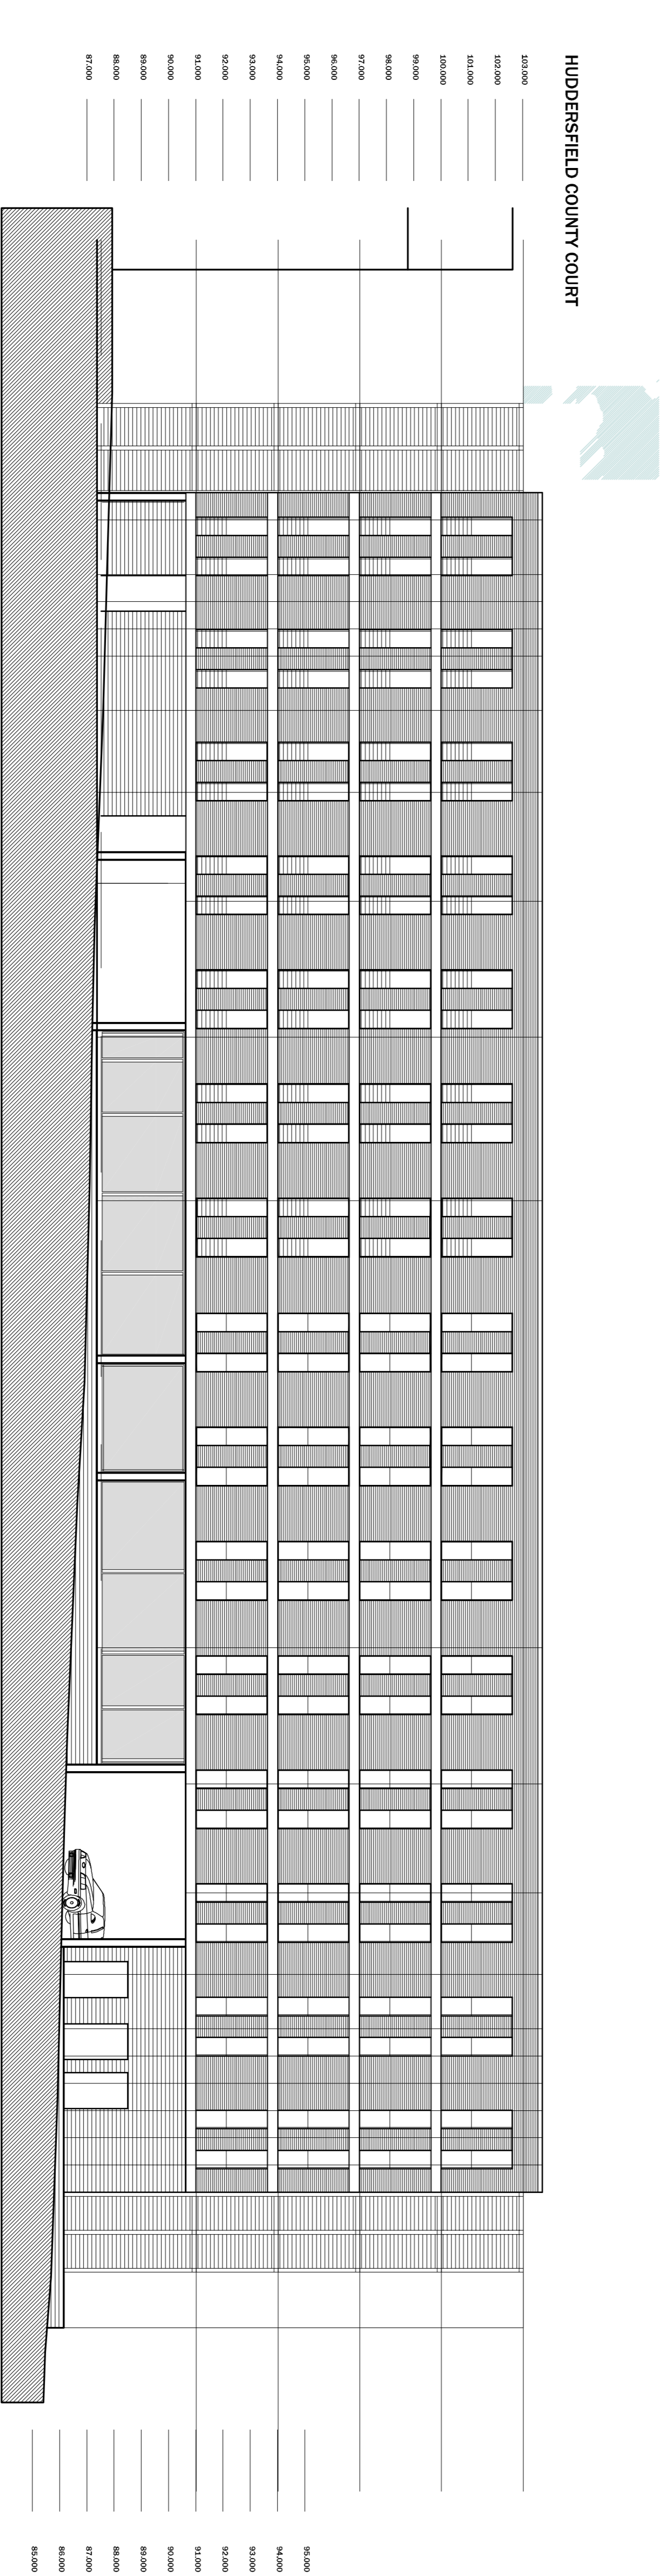

SITE COURTYARD ELEVATION

codn
Ooda Studios Ltd
70-71 Cornish Place, Cornish Street,
Sheffield, S1 3AF
Tel: 0114 2796003
e:info@codn.co.uk

JAGUAR ESTATES	Client
QUEENSGATE HUDDERSFIELD	Job

APARTMENT ELEVATIONS	Title

DRAWN	CHECKED	DATE	SCALE	AT ISSUE:
JLL	DC	11/13	-	1:50
REVISION	DRAWING STATUS	DRAWING NUMBER		
-	PLANNING	2003-004