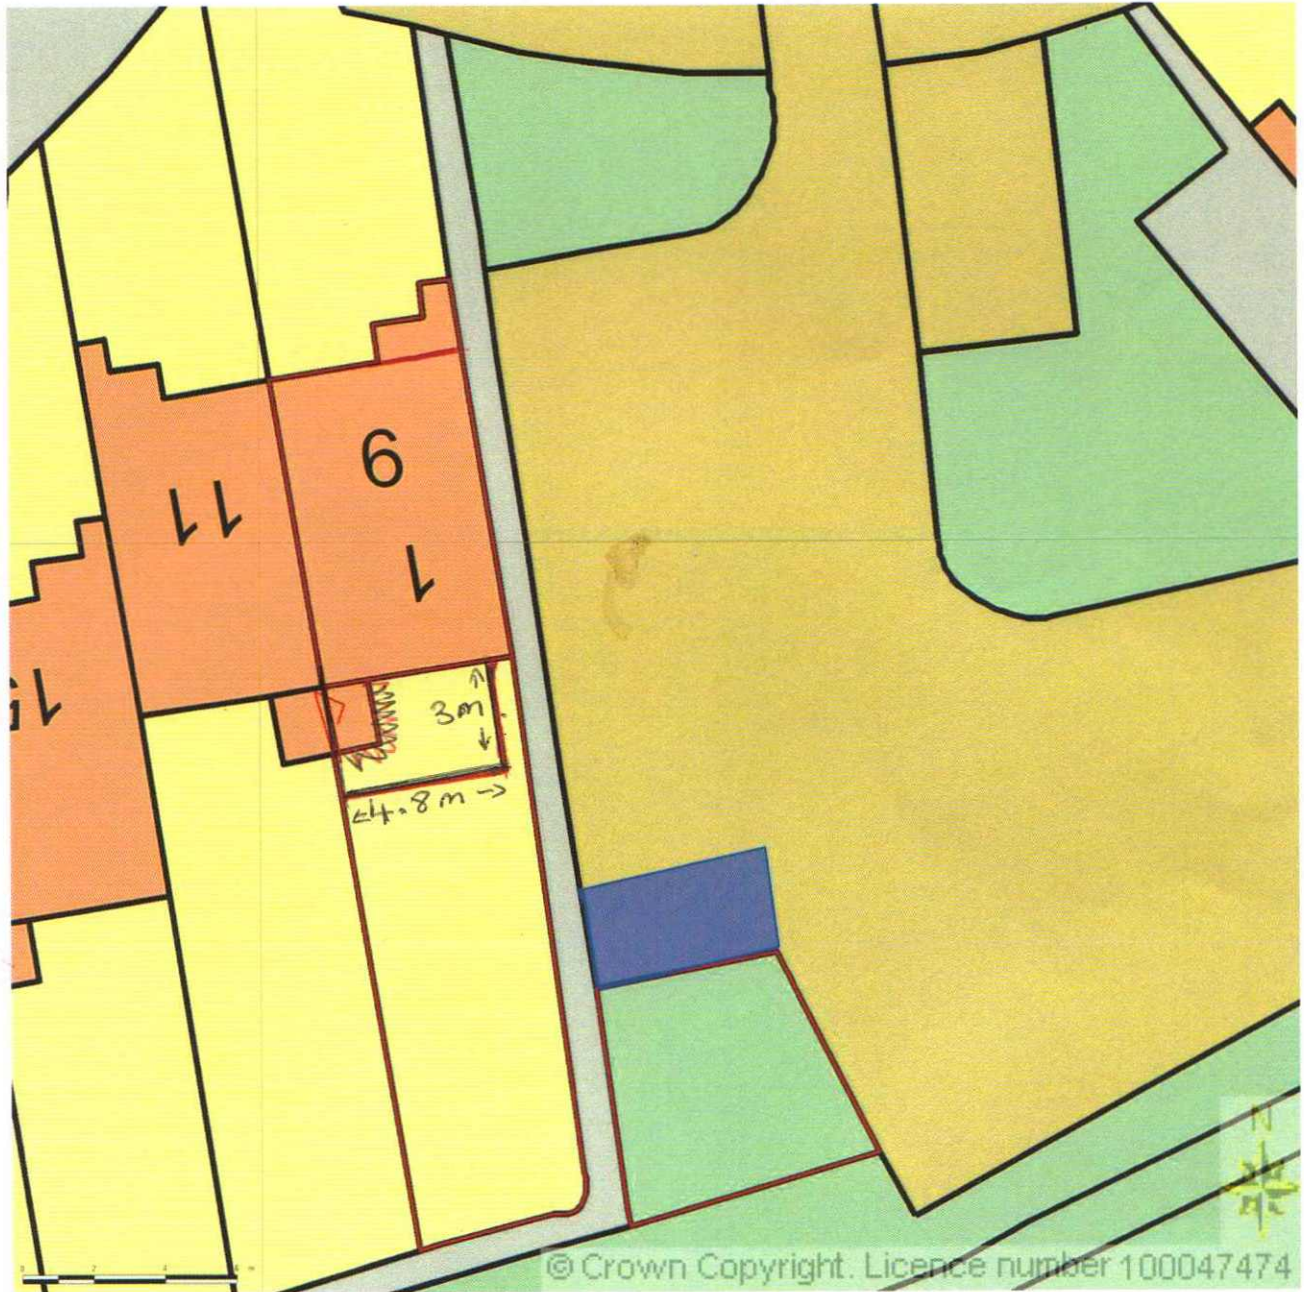

BLOCK PLAN
AREA 36m x 36m
SCALE 1:200 on A4
CENTRE COORDINATES: 413211, 418397

Supplied by Streetwise Maps Ltd
www.streetwise.net
Licence No: 100047474
12/11/2013 13:02:21