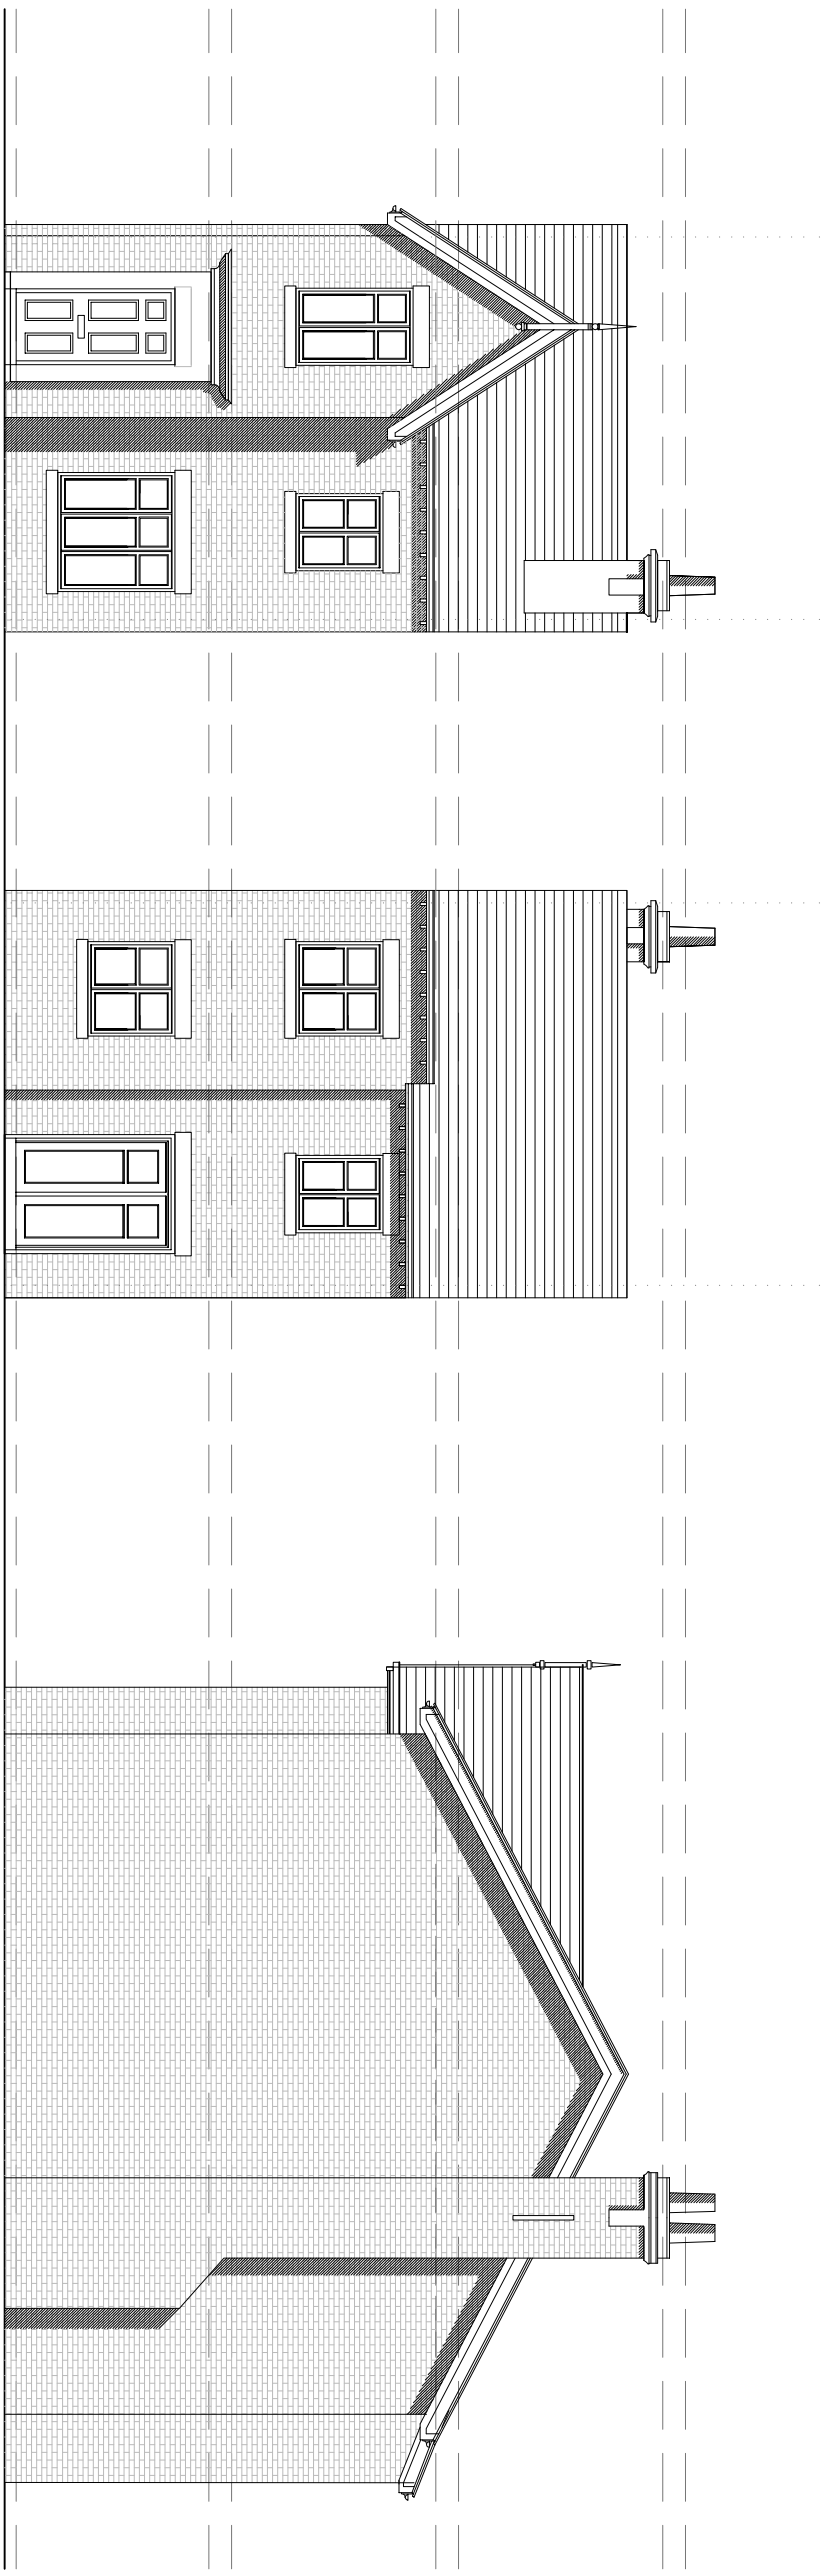

FRONT ELEVATION
House type A

REAR ELEVATION

SIDE ELEVATION

FRONT ELEVATION
House type B

REAR ELEVATION

SIDE ELEVATION

revislon date drawn description

Blackmores d. ltd
Lock Street, Dewsbury

Proposed Elevations - Housetypes A and B

22.11.12 kt 1:100 @ A3

11031 (pl) 300 *

www.calderpeel.com