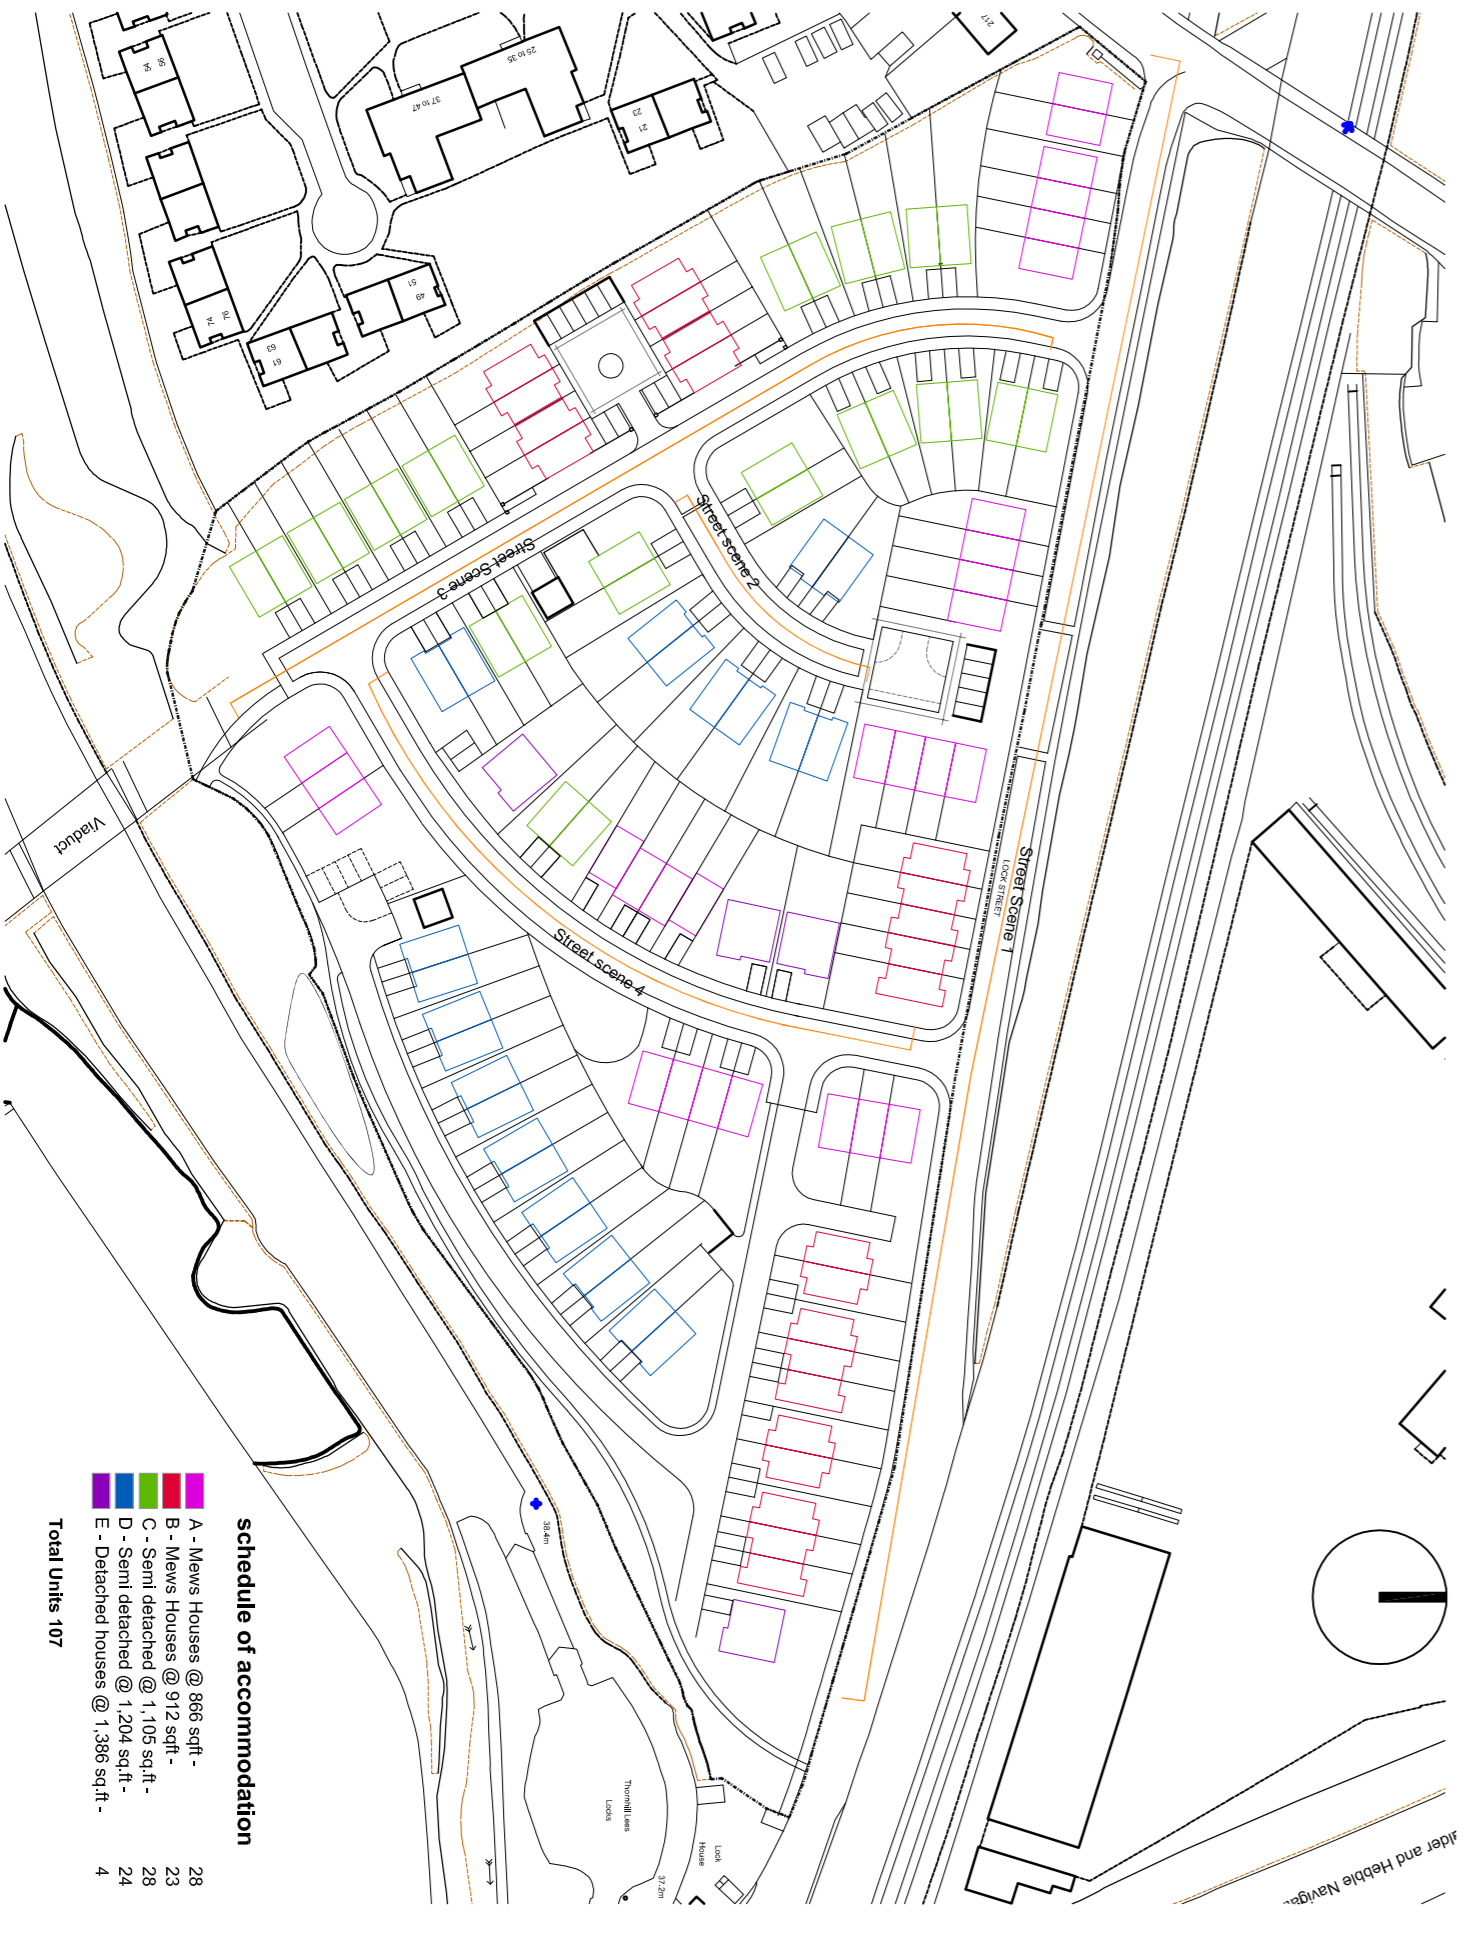

Street Scene 1 (part a)

Street Scene 1 (part b)

Street Scene 2

revision date drawn description

Blackmores d.ltd
Lock Street, Dewsbury

Proposed Street Scenes

22.11.12 kt 1:250 @ A1

11030 (pl) 400 *