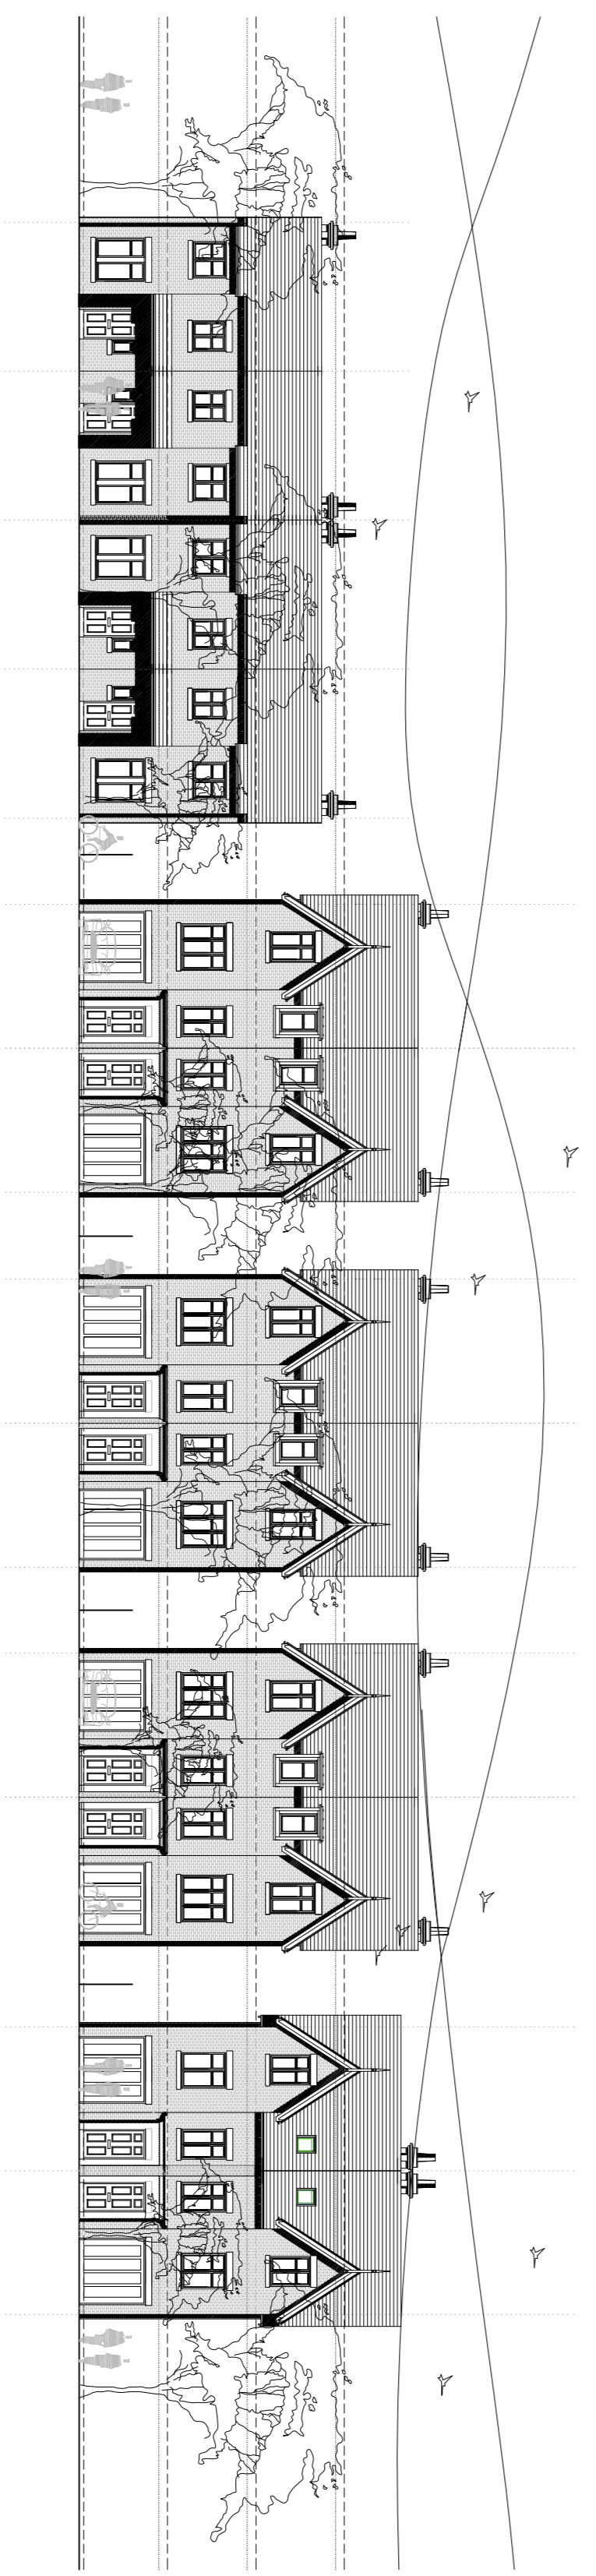

Street Scene 1 (part a)

Street Scene 1 (part b)

Street Scene 2

revision date drawn description

Blackmores d.ltd
Lock Street, Dewsbury

Proposed Street Scenes

22.11.12 kt 1:250 @ A1

11030 (pl) 400 *