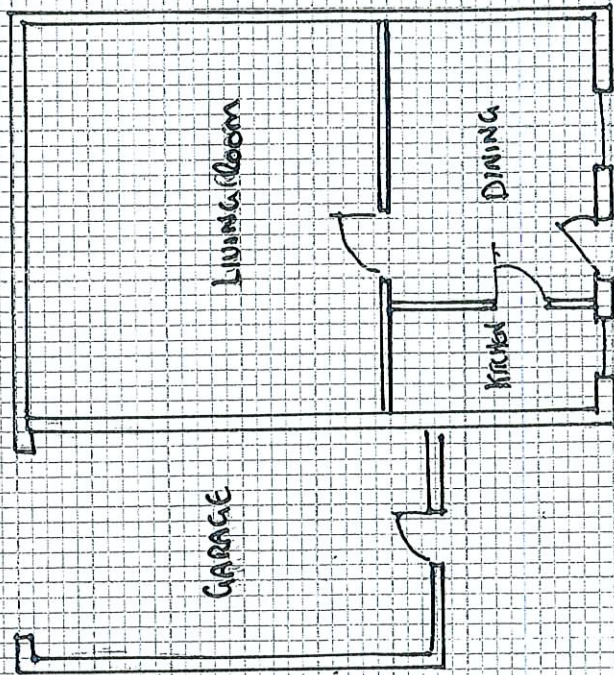

32 BINN RD, MANSFIELD

OFFICIAL COPY

1:100

EXISTING LAYOUT

0m	Scale 1:50	4m
0m	Scale 1:100	8m
0m	Scale 1:200	16m
0m	Scale 1:1250	100m

[When to scale of original plan, bar = 8cm]

© Copyright Kirklees Metropolitan Council

06 DEC 2007

OFFICIAL COPY

001
1:100

0m	Scale 1:50	4m
0m	Scale 1:100	8m
0m	Scale 1:200	16m
0m	Scale 1:1250	100m

[When to scale of original plan, bar = 8cm]

© Copyright Kirklees Metropolitan Council

PROPOSED LAYOUT