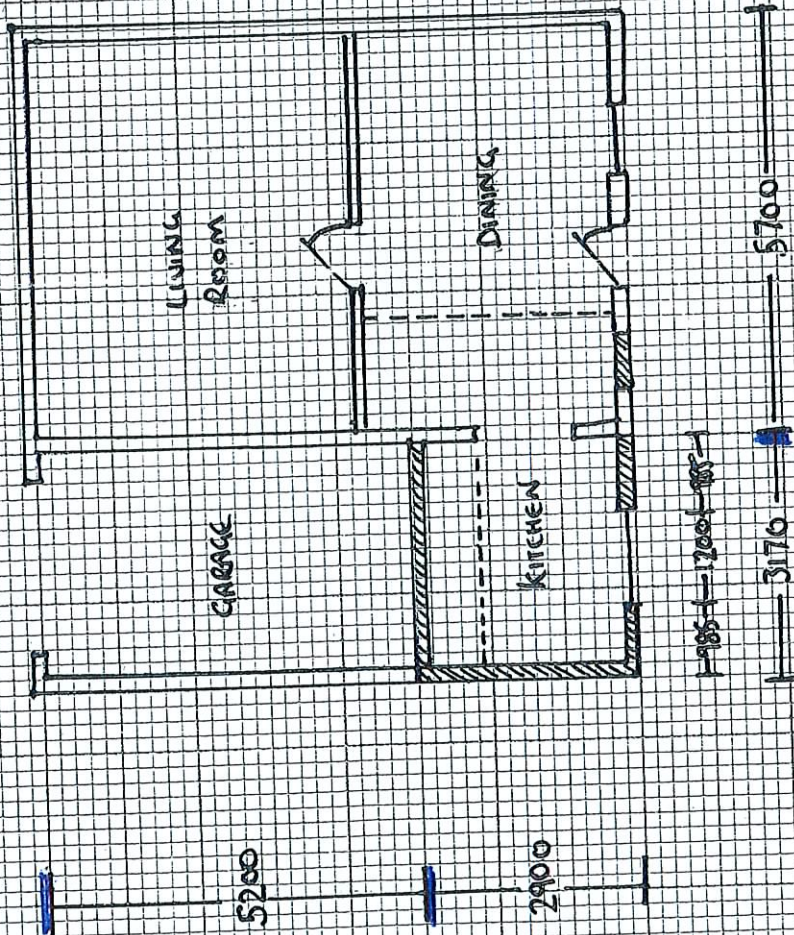

32 BINN RD, MANSFIELD

OFFICIAL COPY

1:100

EXISTING LAYOUT

0m	Scale 1:50	4m
0m	Scale 1:100	8m
0m	Scale 1:200	16m
0m	Scale 1:1250	100m

[When to scale of original plan, bar = 8cm]

© Copyright Kirklees Metropolitan Council

06 DEC 2007

OFFICIAL COPY

001
1:100

0m	Scale 1:50	4m
0m	Scale 1:100	8m
0m	Scale 1:200	16m
0m	Scale 1:1250	100m

[When to scale of original plan, bar = 8cm]

© Copyright Kirklees Metropolitan Council

PROPOSED LAYOUT