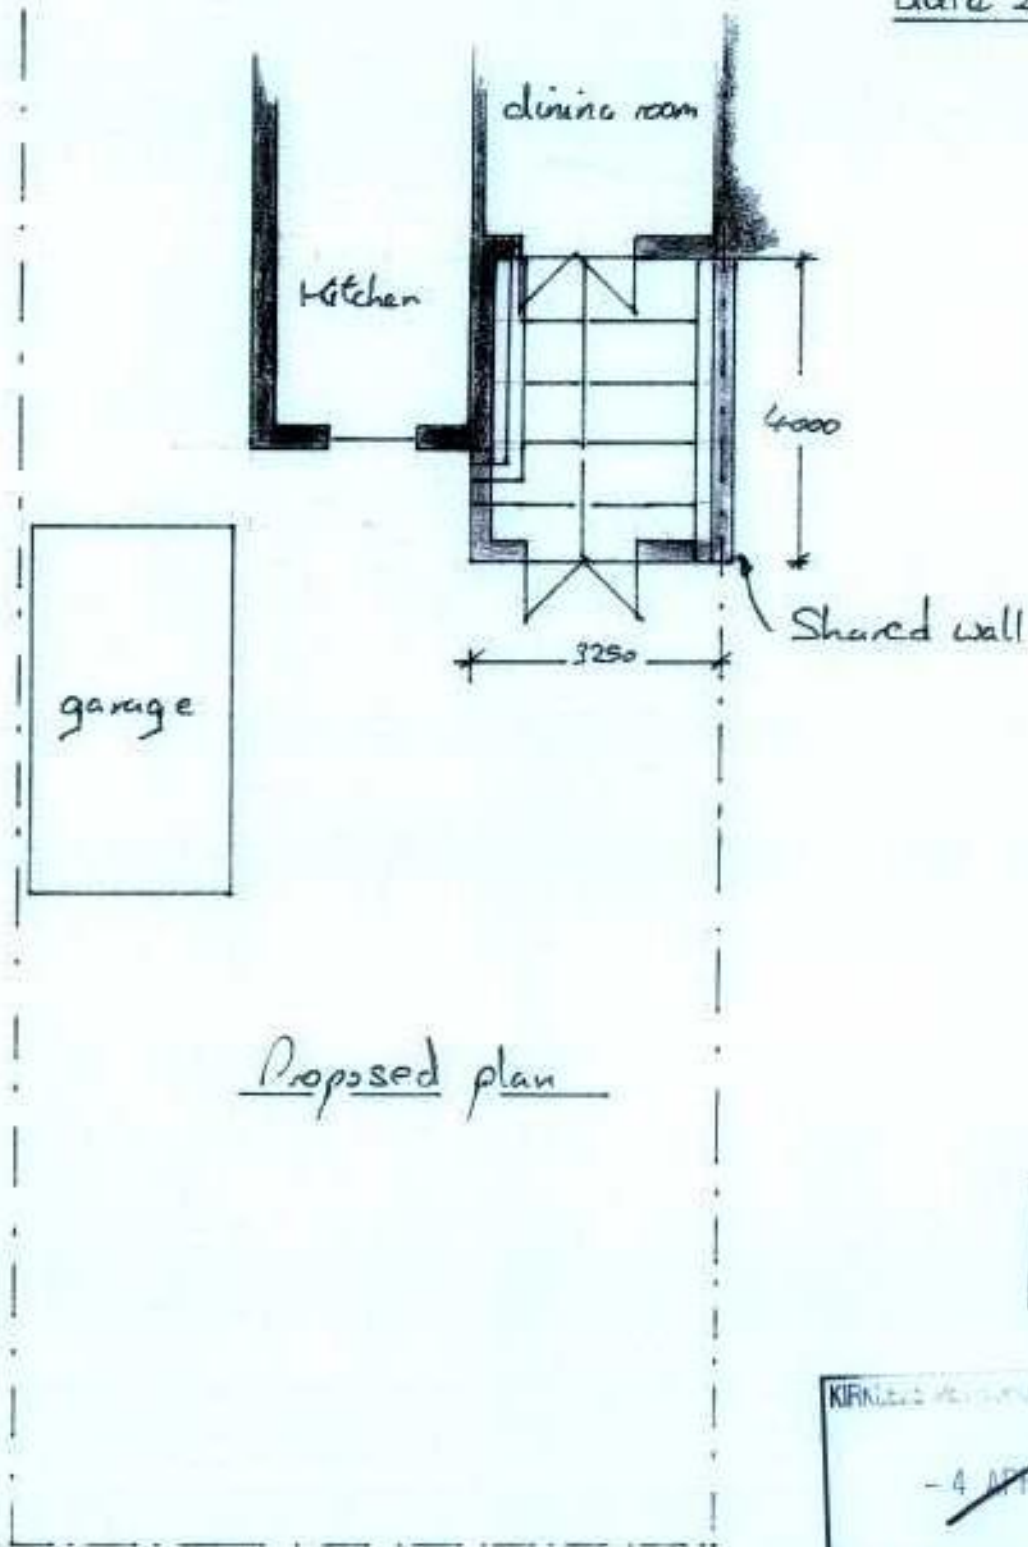

19 Broadgate  
Almondbury  
HDS 8HR

Scale 1:100  
date 27.3.06

Proposed plan

REVISED DATE  
10 APR 2006  
OF RECEIPT

KIRKLE METROPOLITAN COUNCIL  
~~4 APR 2006~~  
RECEIVED