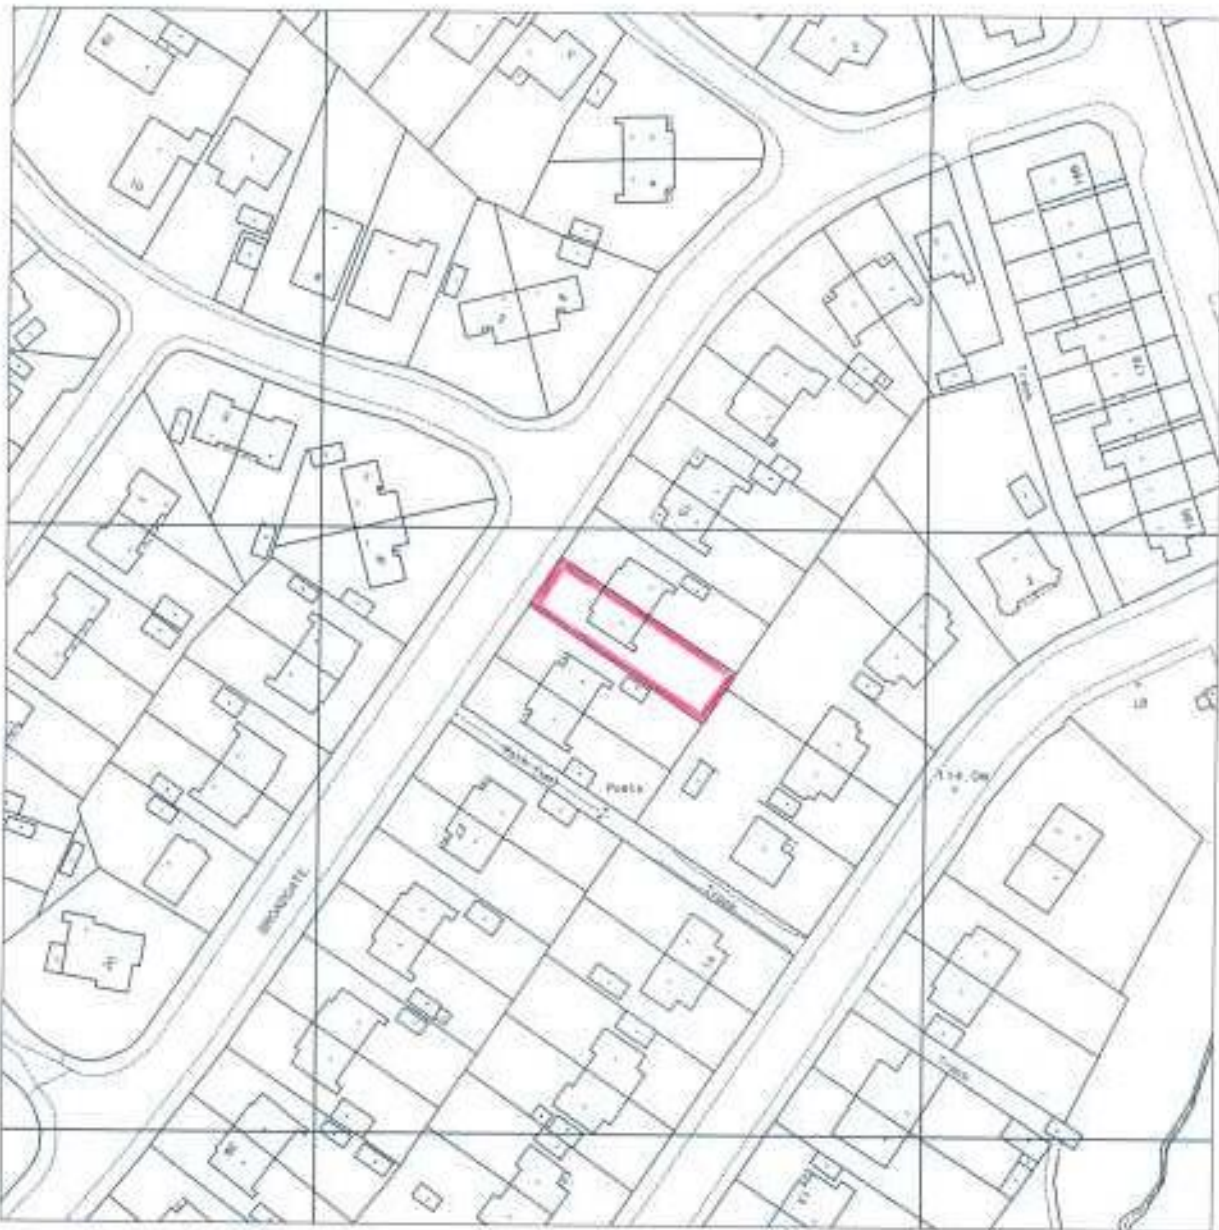

OFFICE COPY

Siteplan® 1:1250

19 BROADGATE, ALMONDBURY, HD5 8HR

Produced 27 Mar 2006 from Ordnance Survey digital data and incorporating surveyed revision available at this date. © Crown Copyright 2006.

Reproduction in whole or in part is prohibited without the prior permission of Ordnance Survey.

Ordnance Survey and the OS symbol are registered trade marks and Siteplan a trade mark of Ordnance Survey, the national mapping agency of Great Britain.

Metres

Centre Coordinates: 415848 415885

National Grid sheet reference at centre of this Siteplan: SE1815NE

Supplied by: Blackwells
Serial Number: 02046000

RECEIVED

10 APR 2006

REVISED DATE
10 APR 2006
OF RECEIPT