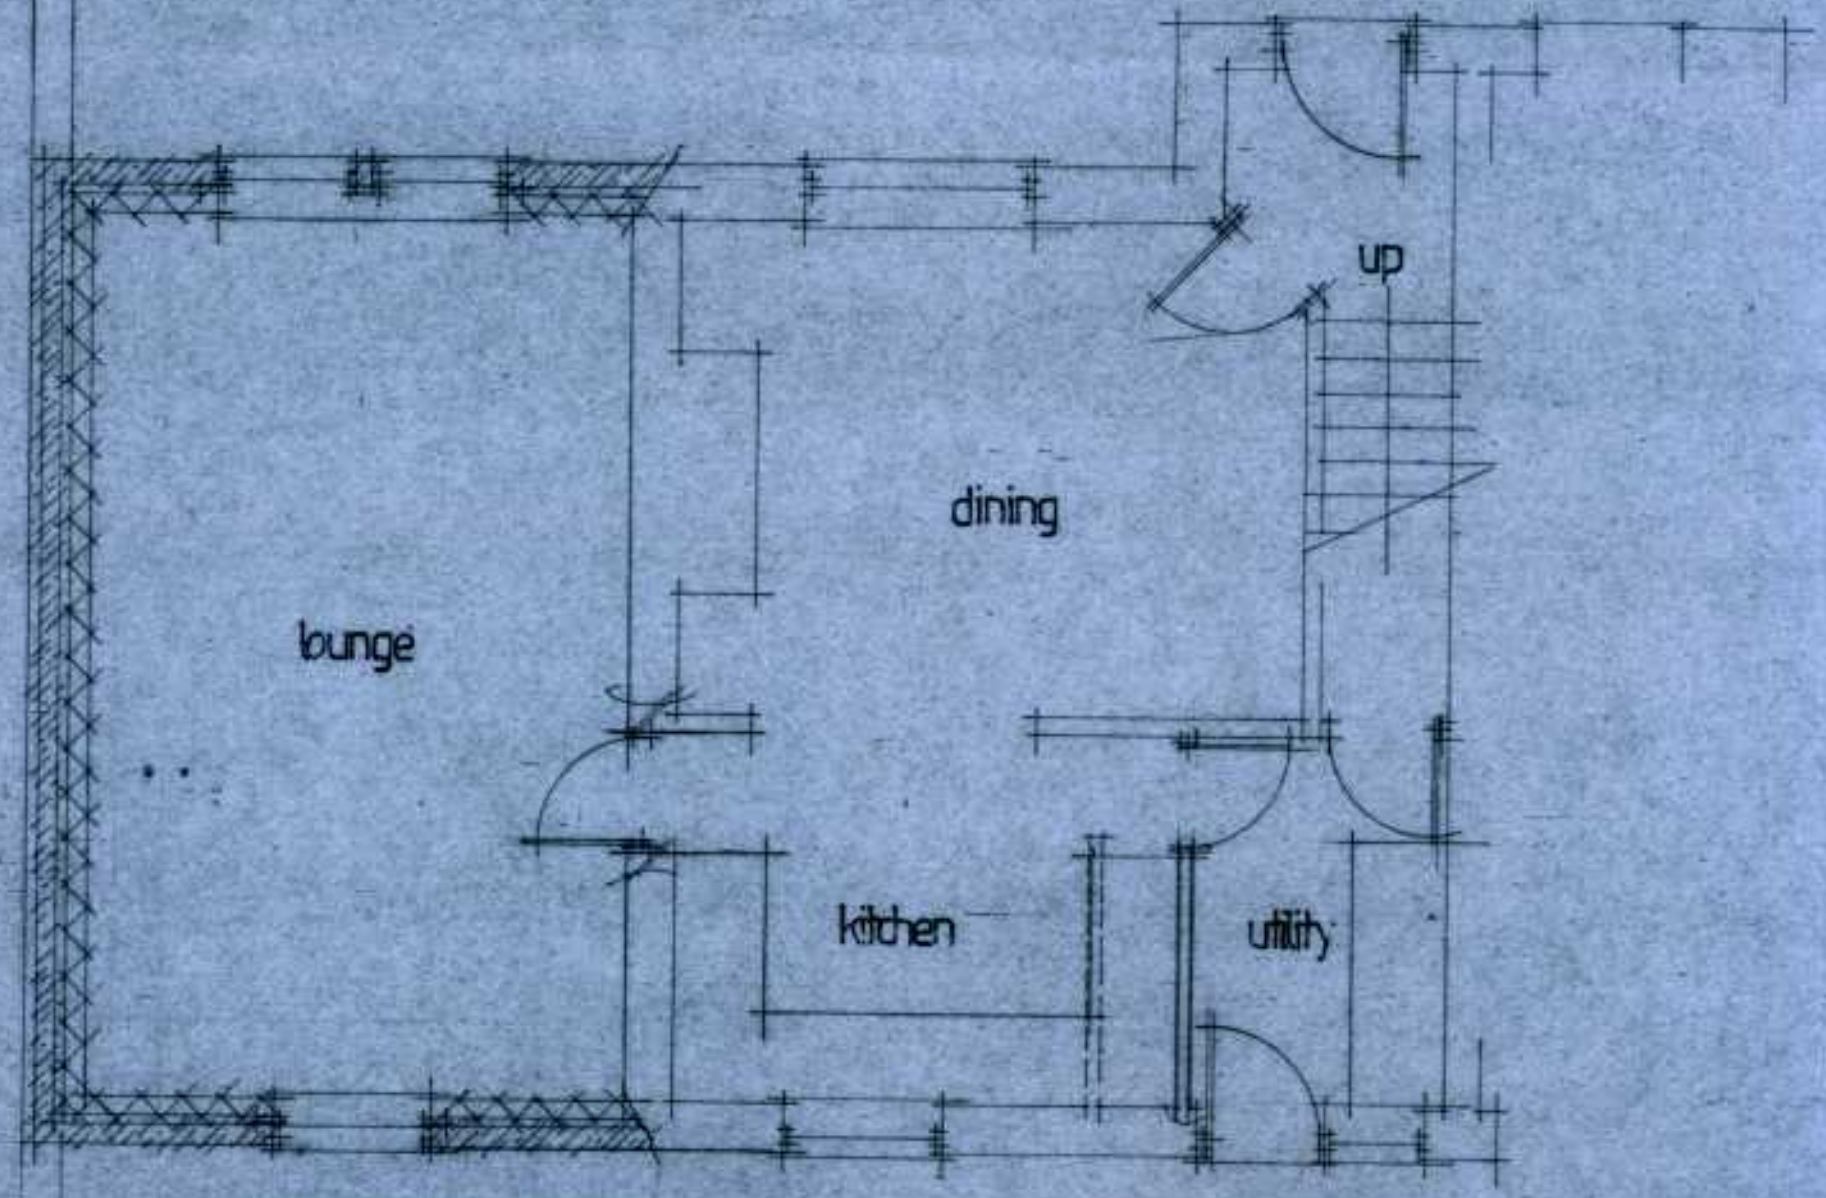

rear elevation

front elevation

ground floor

first floor

Proposed Extension
64 Bourne View Road

Drg no 0611:1 Scale 1:50 Netherton Huddersfield

KIRKLEES METROPOLITAN BOROUGH COUNCIL
13 FEB 2006
RECEIVED