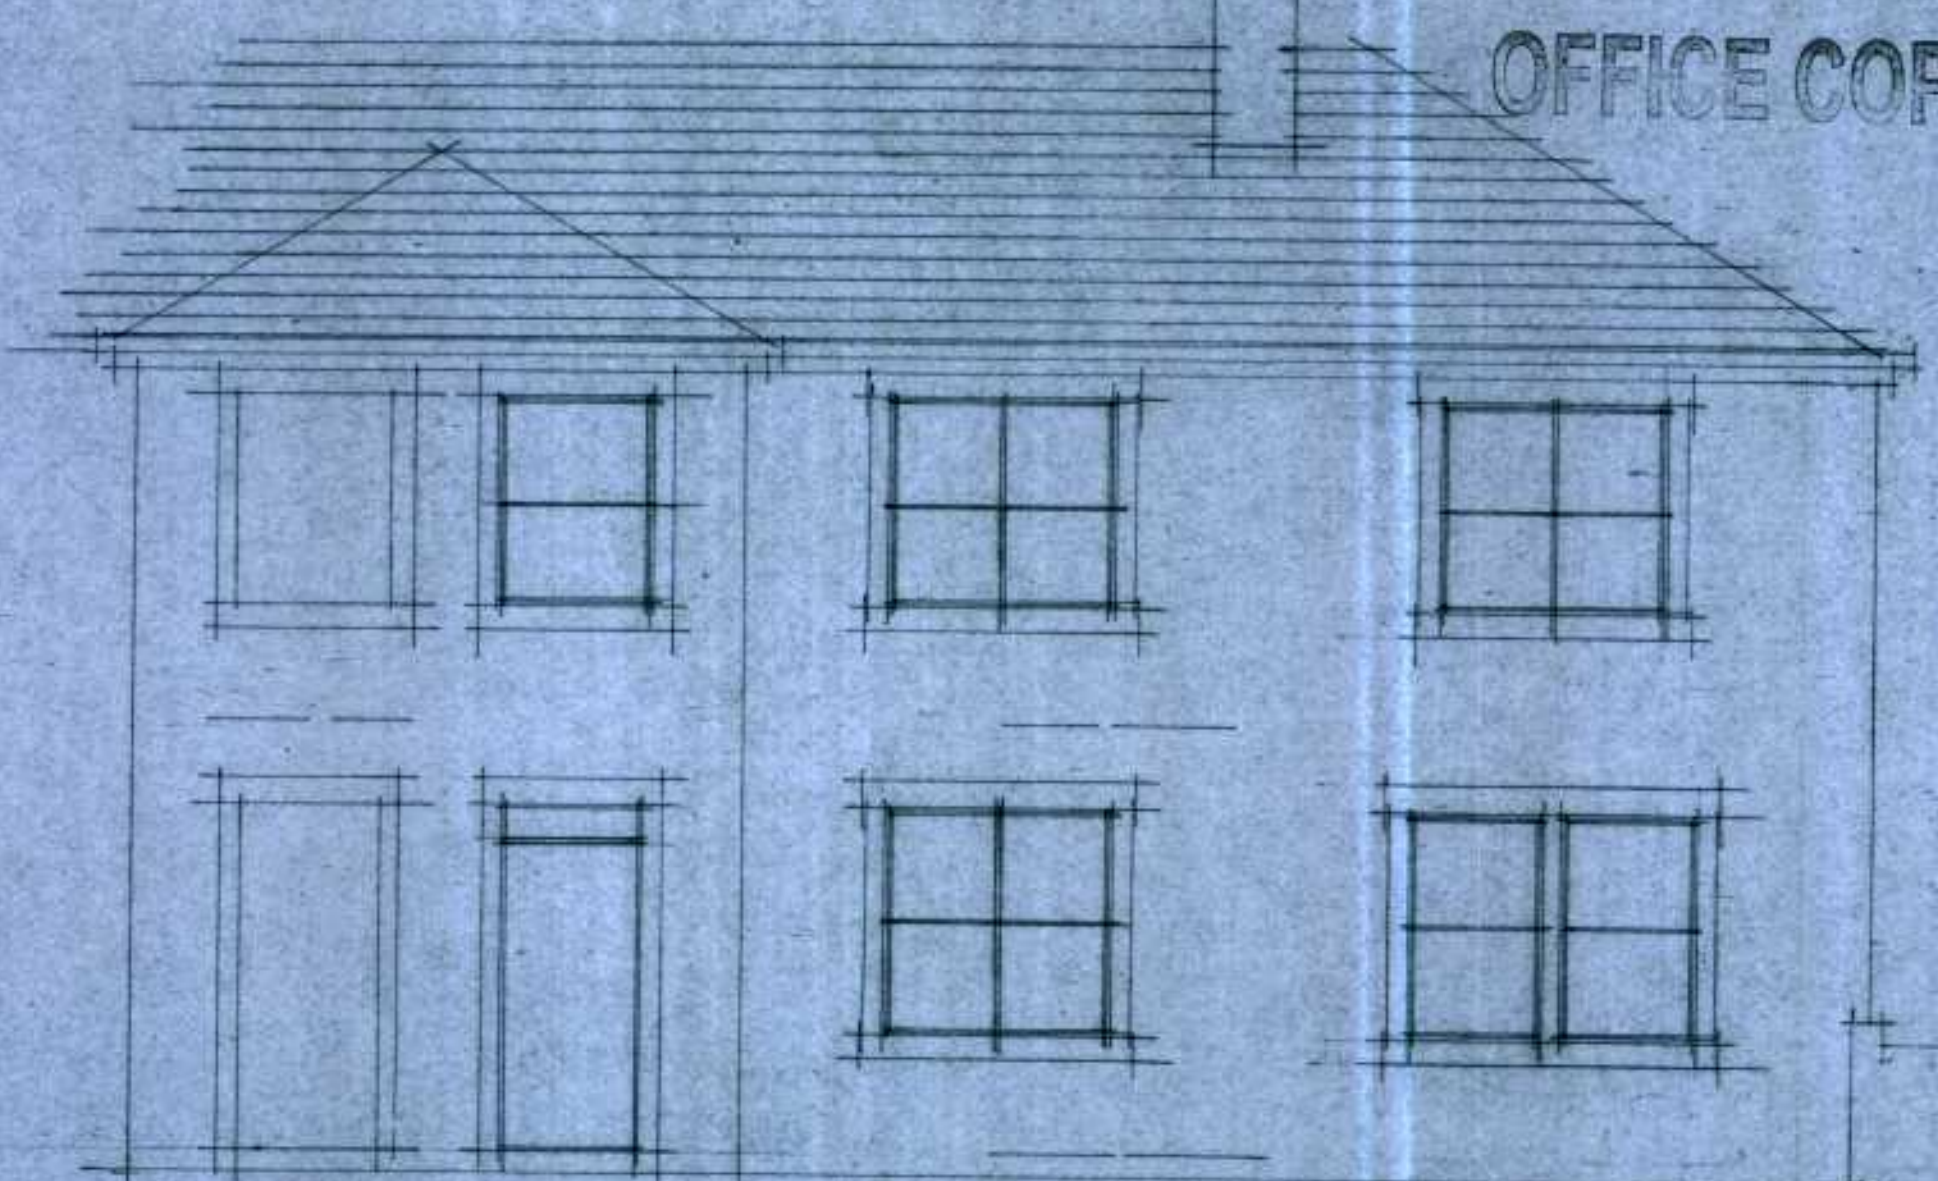

rear elevation

front elevation

ground floor

first floor

Proposed Extension
64 Bourne View Road

Drg no 0611:1 Scale 1:50 Netherton Huddersfield

KIRKLEES METROPOLITAN BOROUGH COUNCIL
13 FEB 2006
RECEIVED