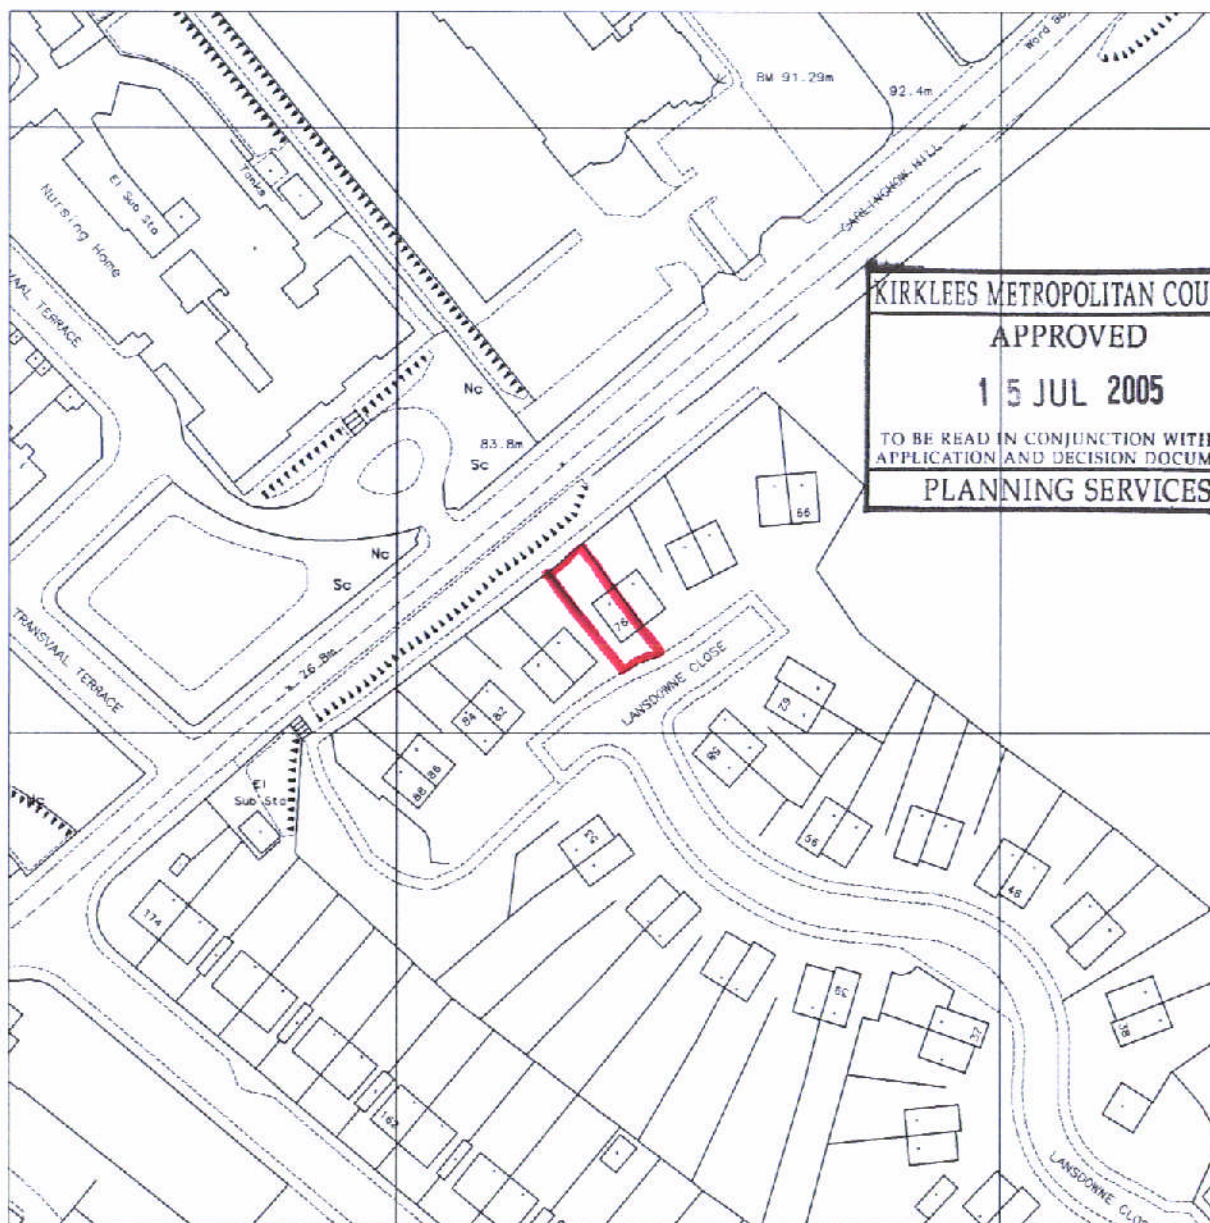

**TRUE COPY**  
Siteplan 1:1250

[When to scale of original plan, bar = 8cm]

© Copyright Kirklees Metropolitan Council

**KIRKLEES METROPOLITAN COUNCIL**  
**APPROVED**  
**15 JUL 2005**  
TO BE READ IN CONJUNCTION WITH THE  
APPLICATION AND DECISION DOCUMENTS  
**PLANNING SERVICES**

Produced 18 May 2005 from Ordnance Survey digital data and incorporating surveyed revision available at this date. © Crown Copyright 2005.

Reproduction in whole or in part is prohibited without the prior permission of Ordnance Survey.

Ordnance Survey and the OS symbol are registered trade marks and Siteplan a trade mark of Ordnance Survey, the national mapping agency of Great Britain.

Centre Coordinates: 423836 425019

National Grid sheet reference at centre of this Siteplan: SE2326SE