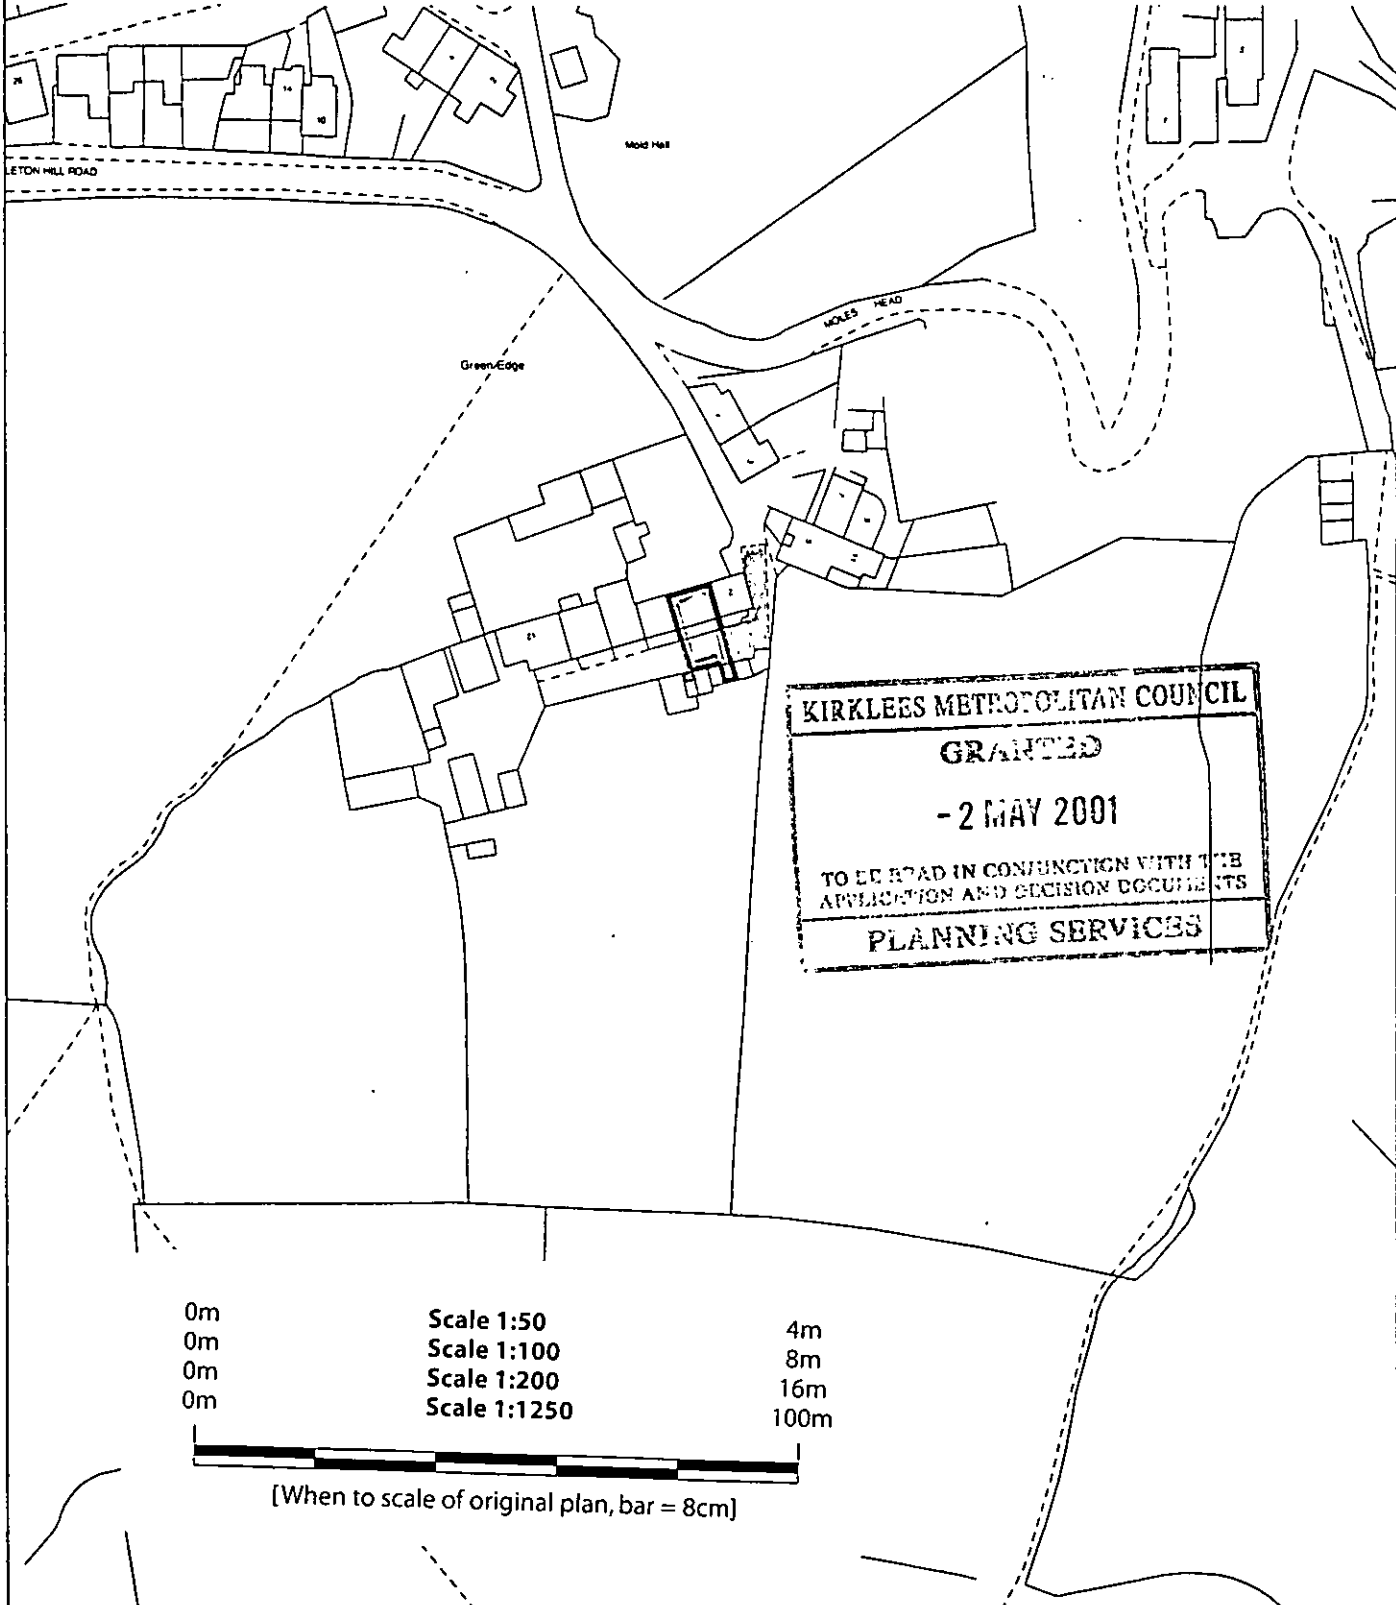

TITLE NUMBER

New Plan

ORDNANCE SURVEY MAP REFERENCE: SE0916NW

SCALE 1:1250 Enlarged from 1/2500

©CROWN COPYRIGHT. Produced by HMLR. Further reproduction in whole or in part is prohibited without the prior written permission of Ordnance Survey. Licence Number OD 272728.

KIRKLEES METROPOLITAN COUNCIL
GRANTED
-2 MAY 2001
 TO BE ROAD IN CONJUNCTION WITH THE
 APPLICATION AND DECISION DOCUMENTS
PLANNING SERVICES

0m	Scale 1:50	4m
0m	Scale 1:100	8m
0m	Scale 1:200	16m
0m	Scale 1:1250	100m

[When to scale of original plan, bar = 8cm]

KIRKLEES METROPOLITAN COUNCIL
12 MAR 2001
RECEIVED