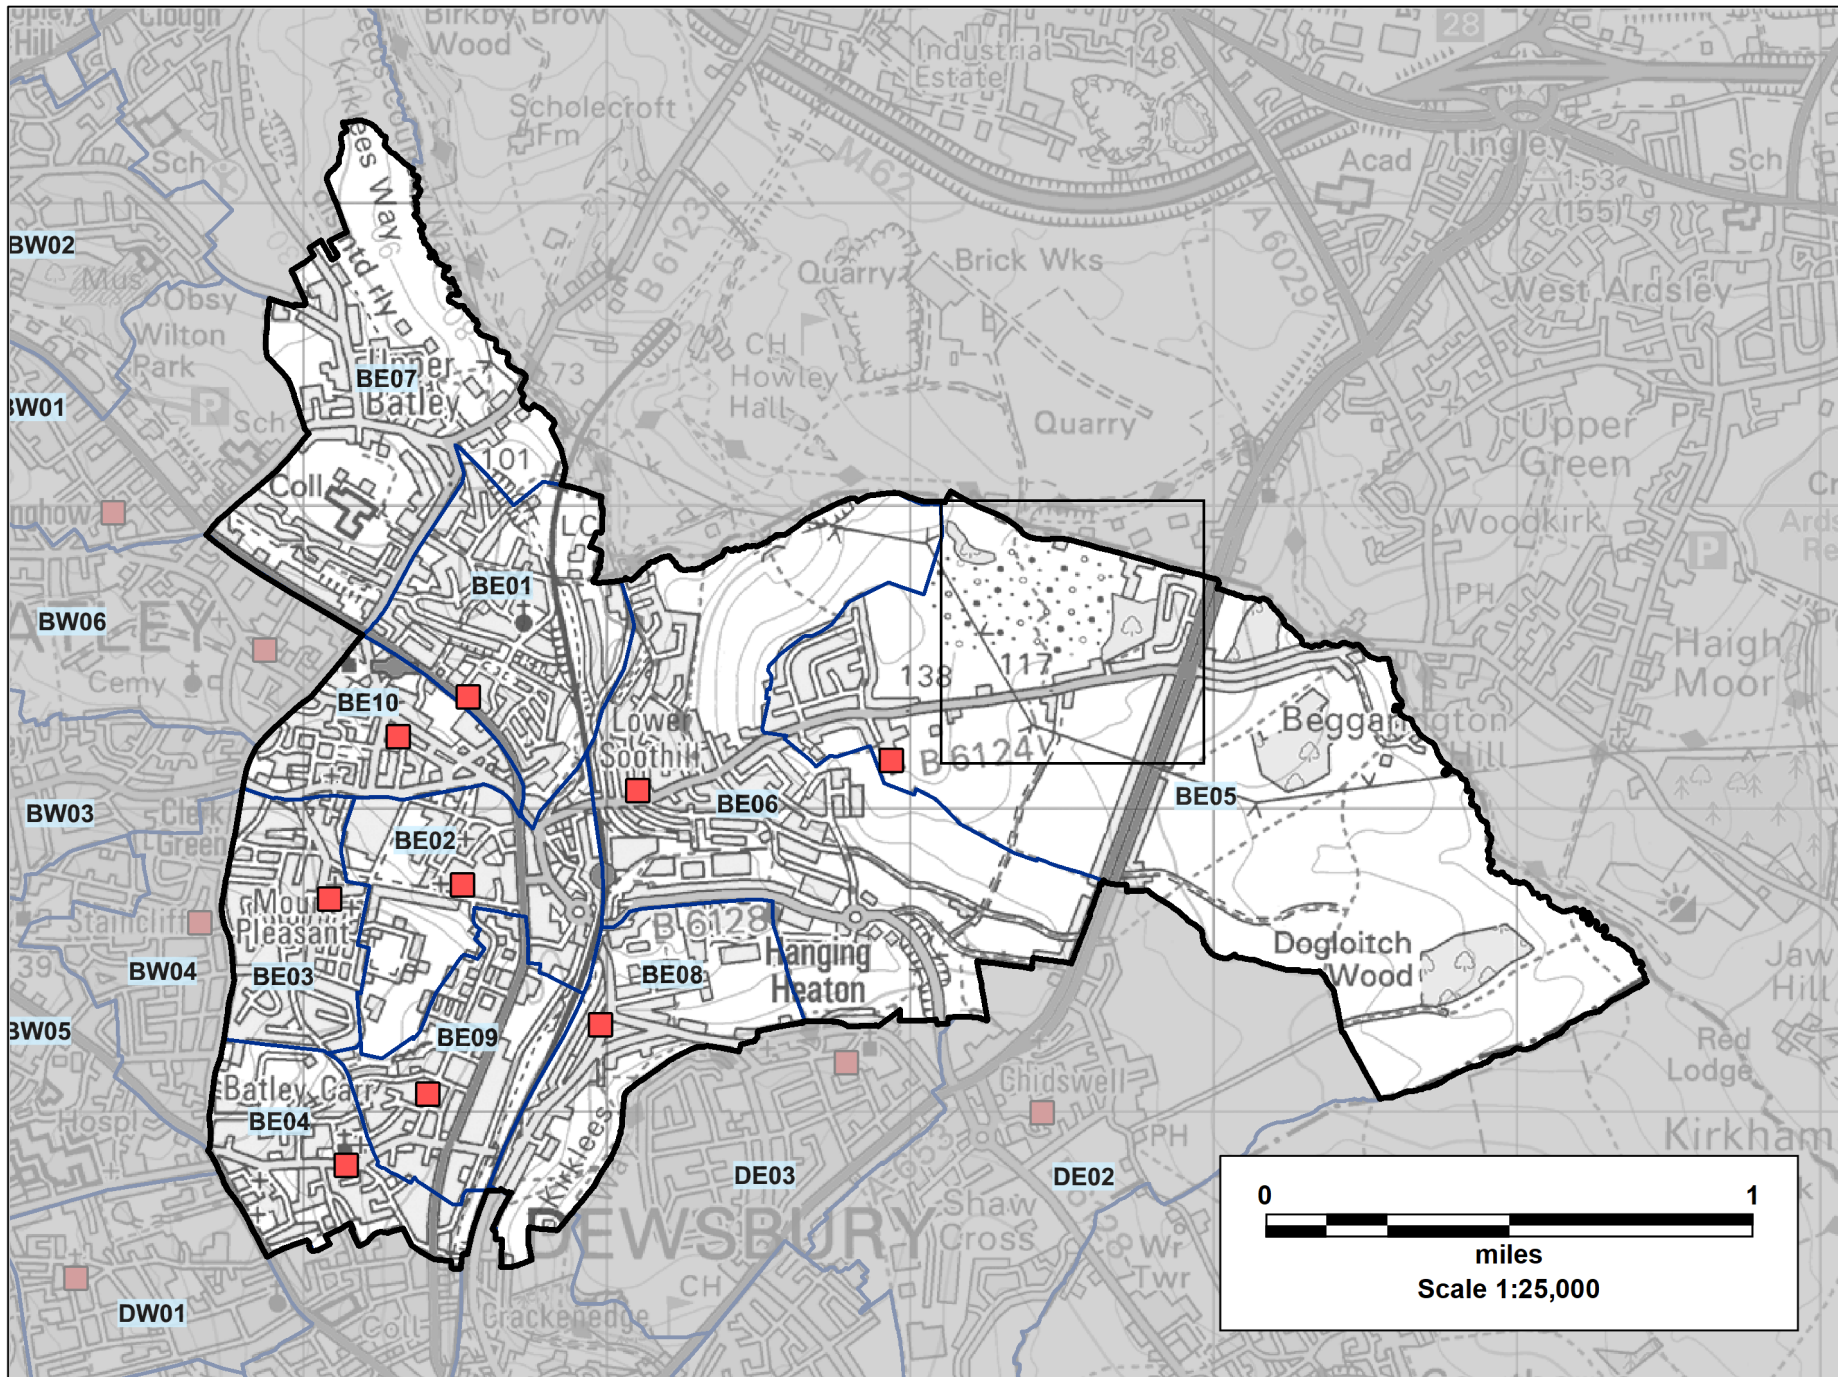

Batley East, Polling Districts and Polling Stations

KEY	
	Polling Stations
	Polling Districts

Data and Insight Service

Date:
26/09/2023

Filename:
Batley East PD
2023 A4.WOR

© Crown
Copyright and
database right
2023. Ordnance
Survey
AC0000851069.