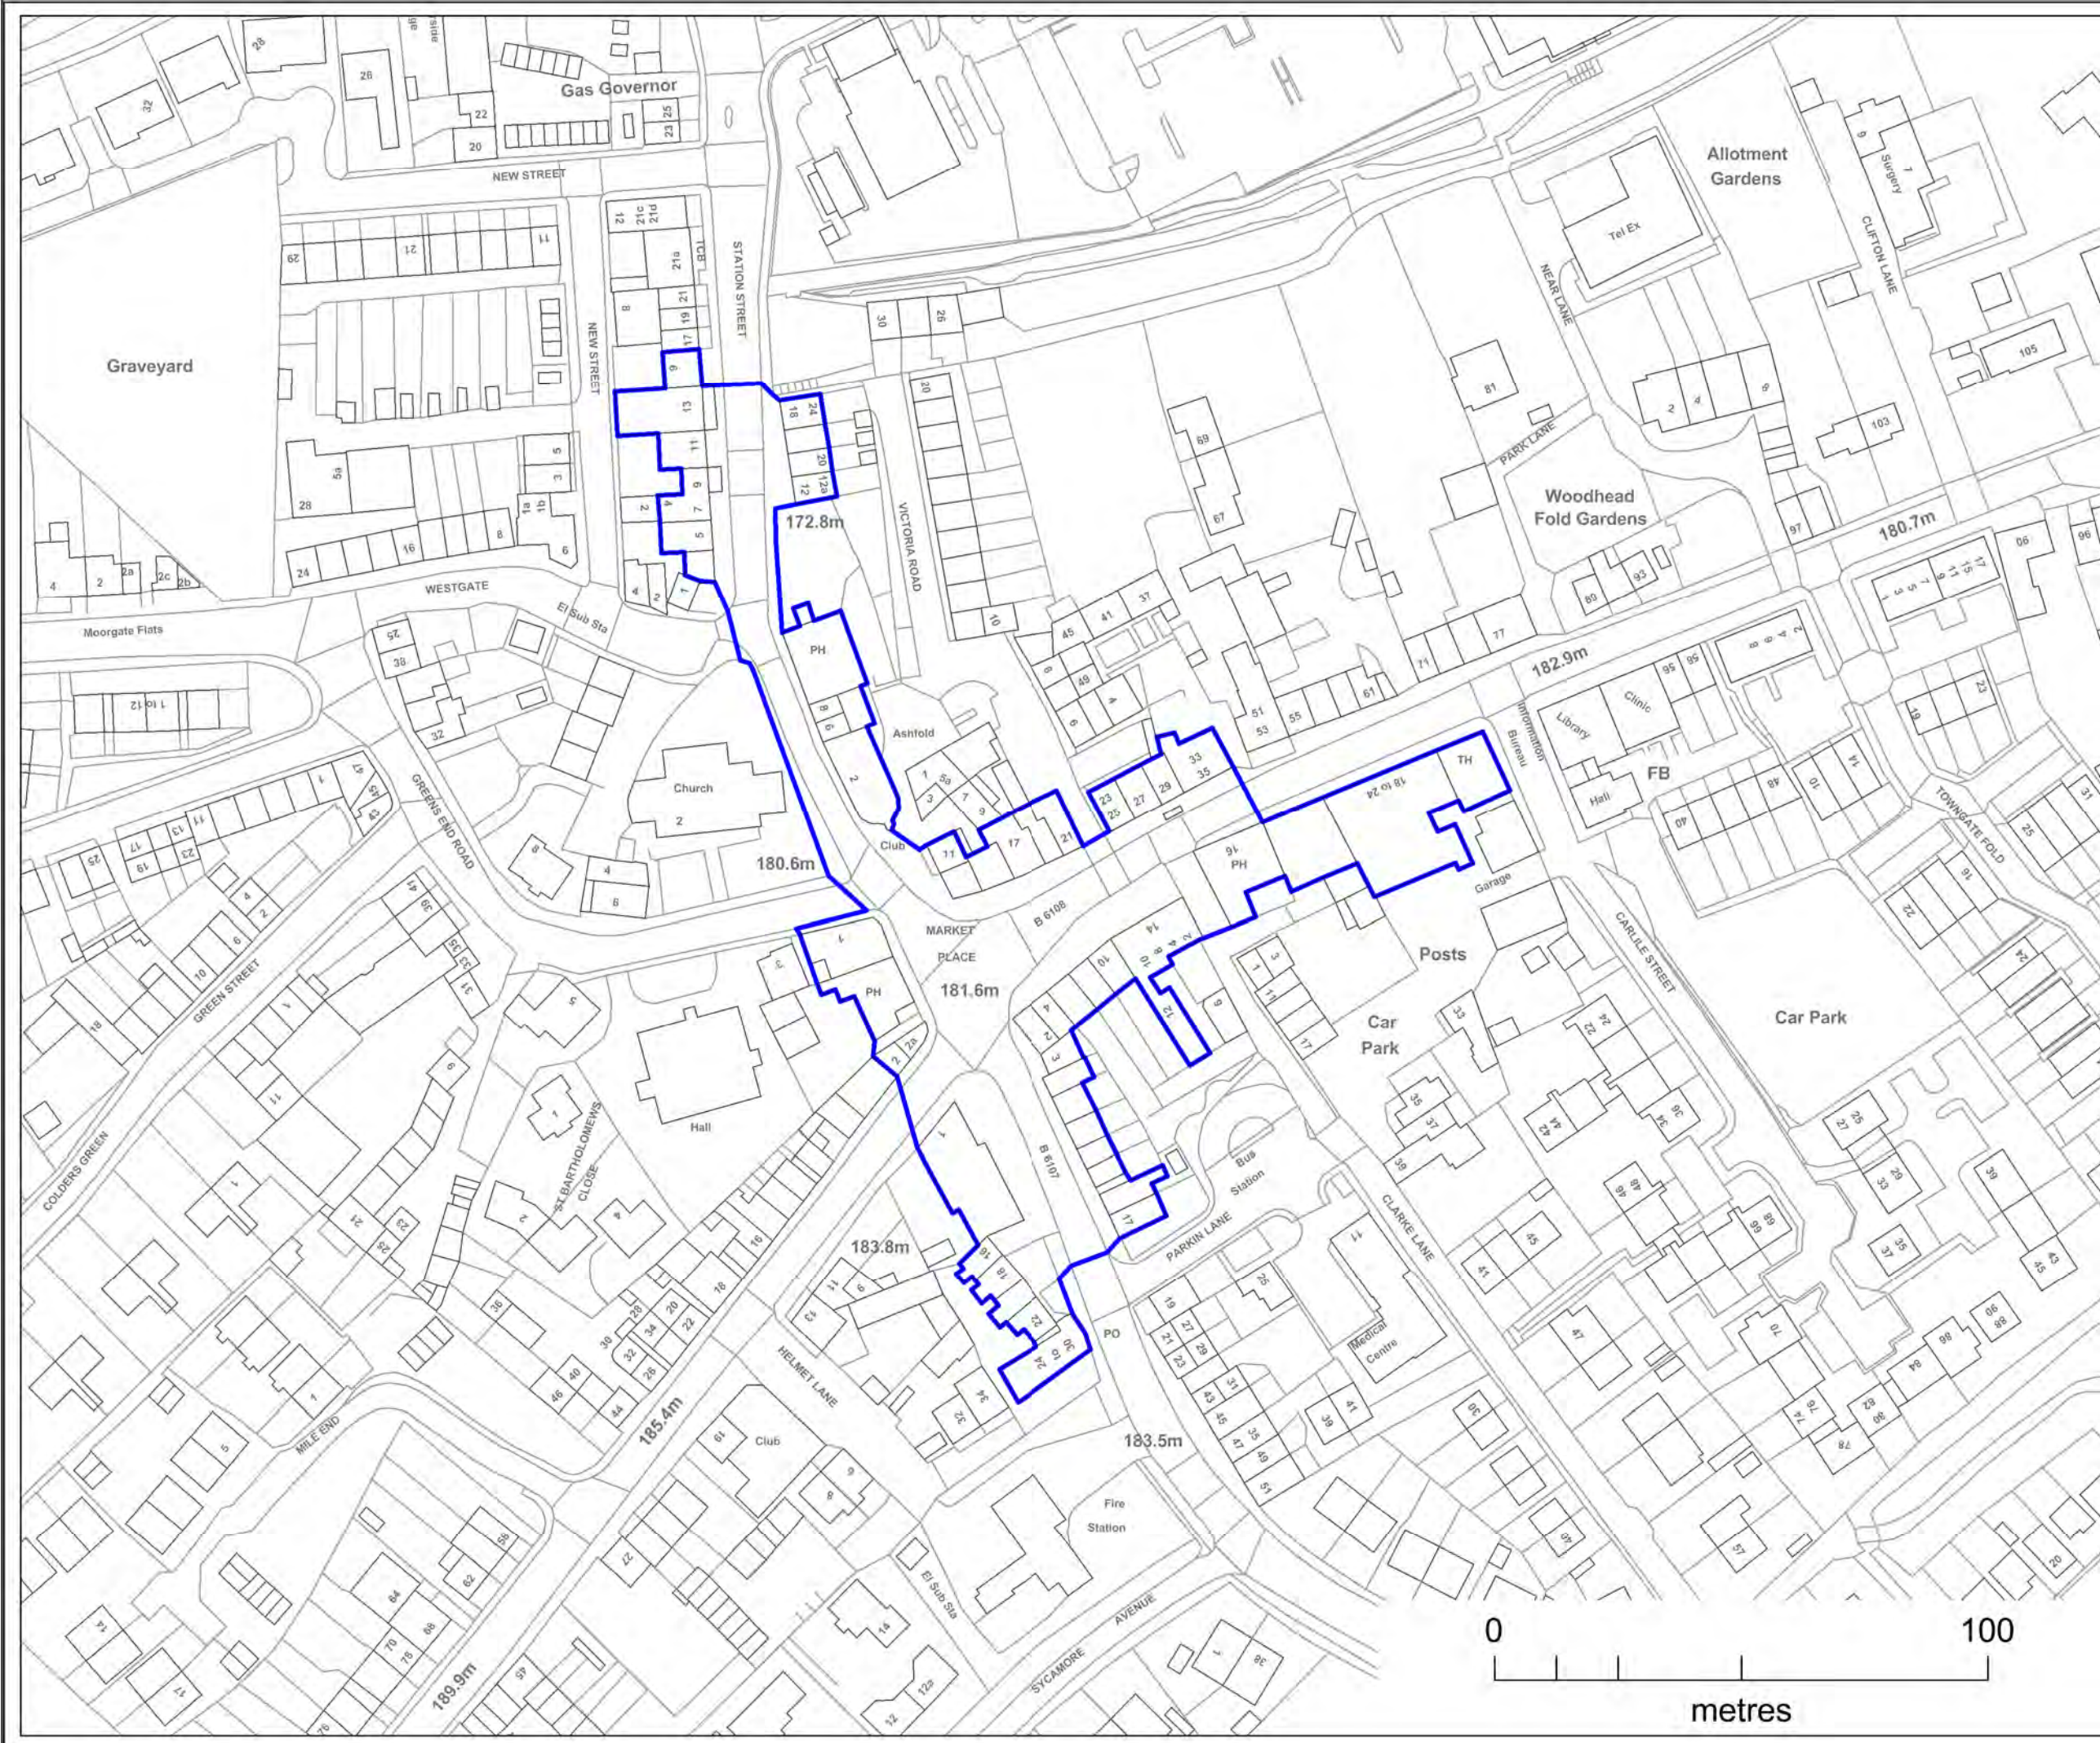

DCB 9

Meltham

District Centre Map

Key

District Centre Boundary

© Crown Copyright and database right 2015. Ordnance Survey 100019241

Map scale: 1:1250 @A3