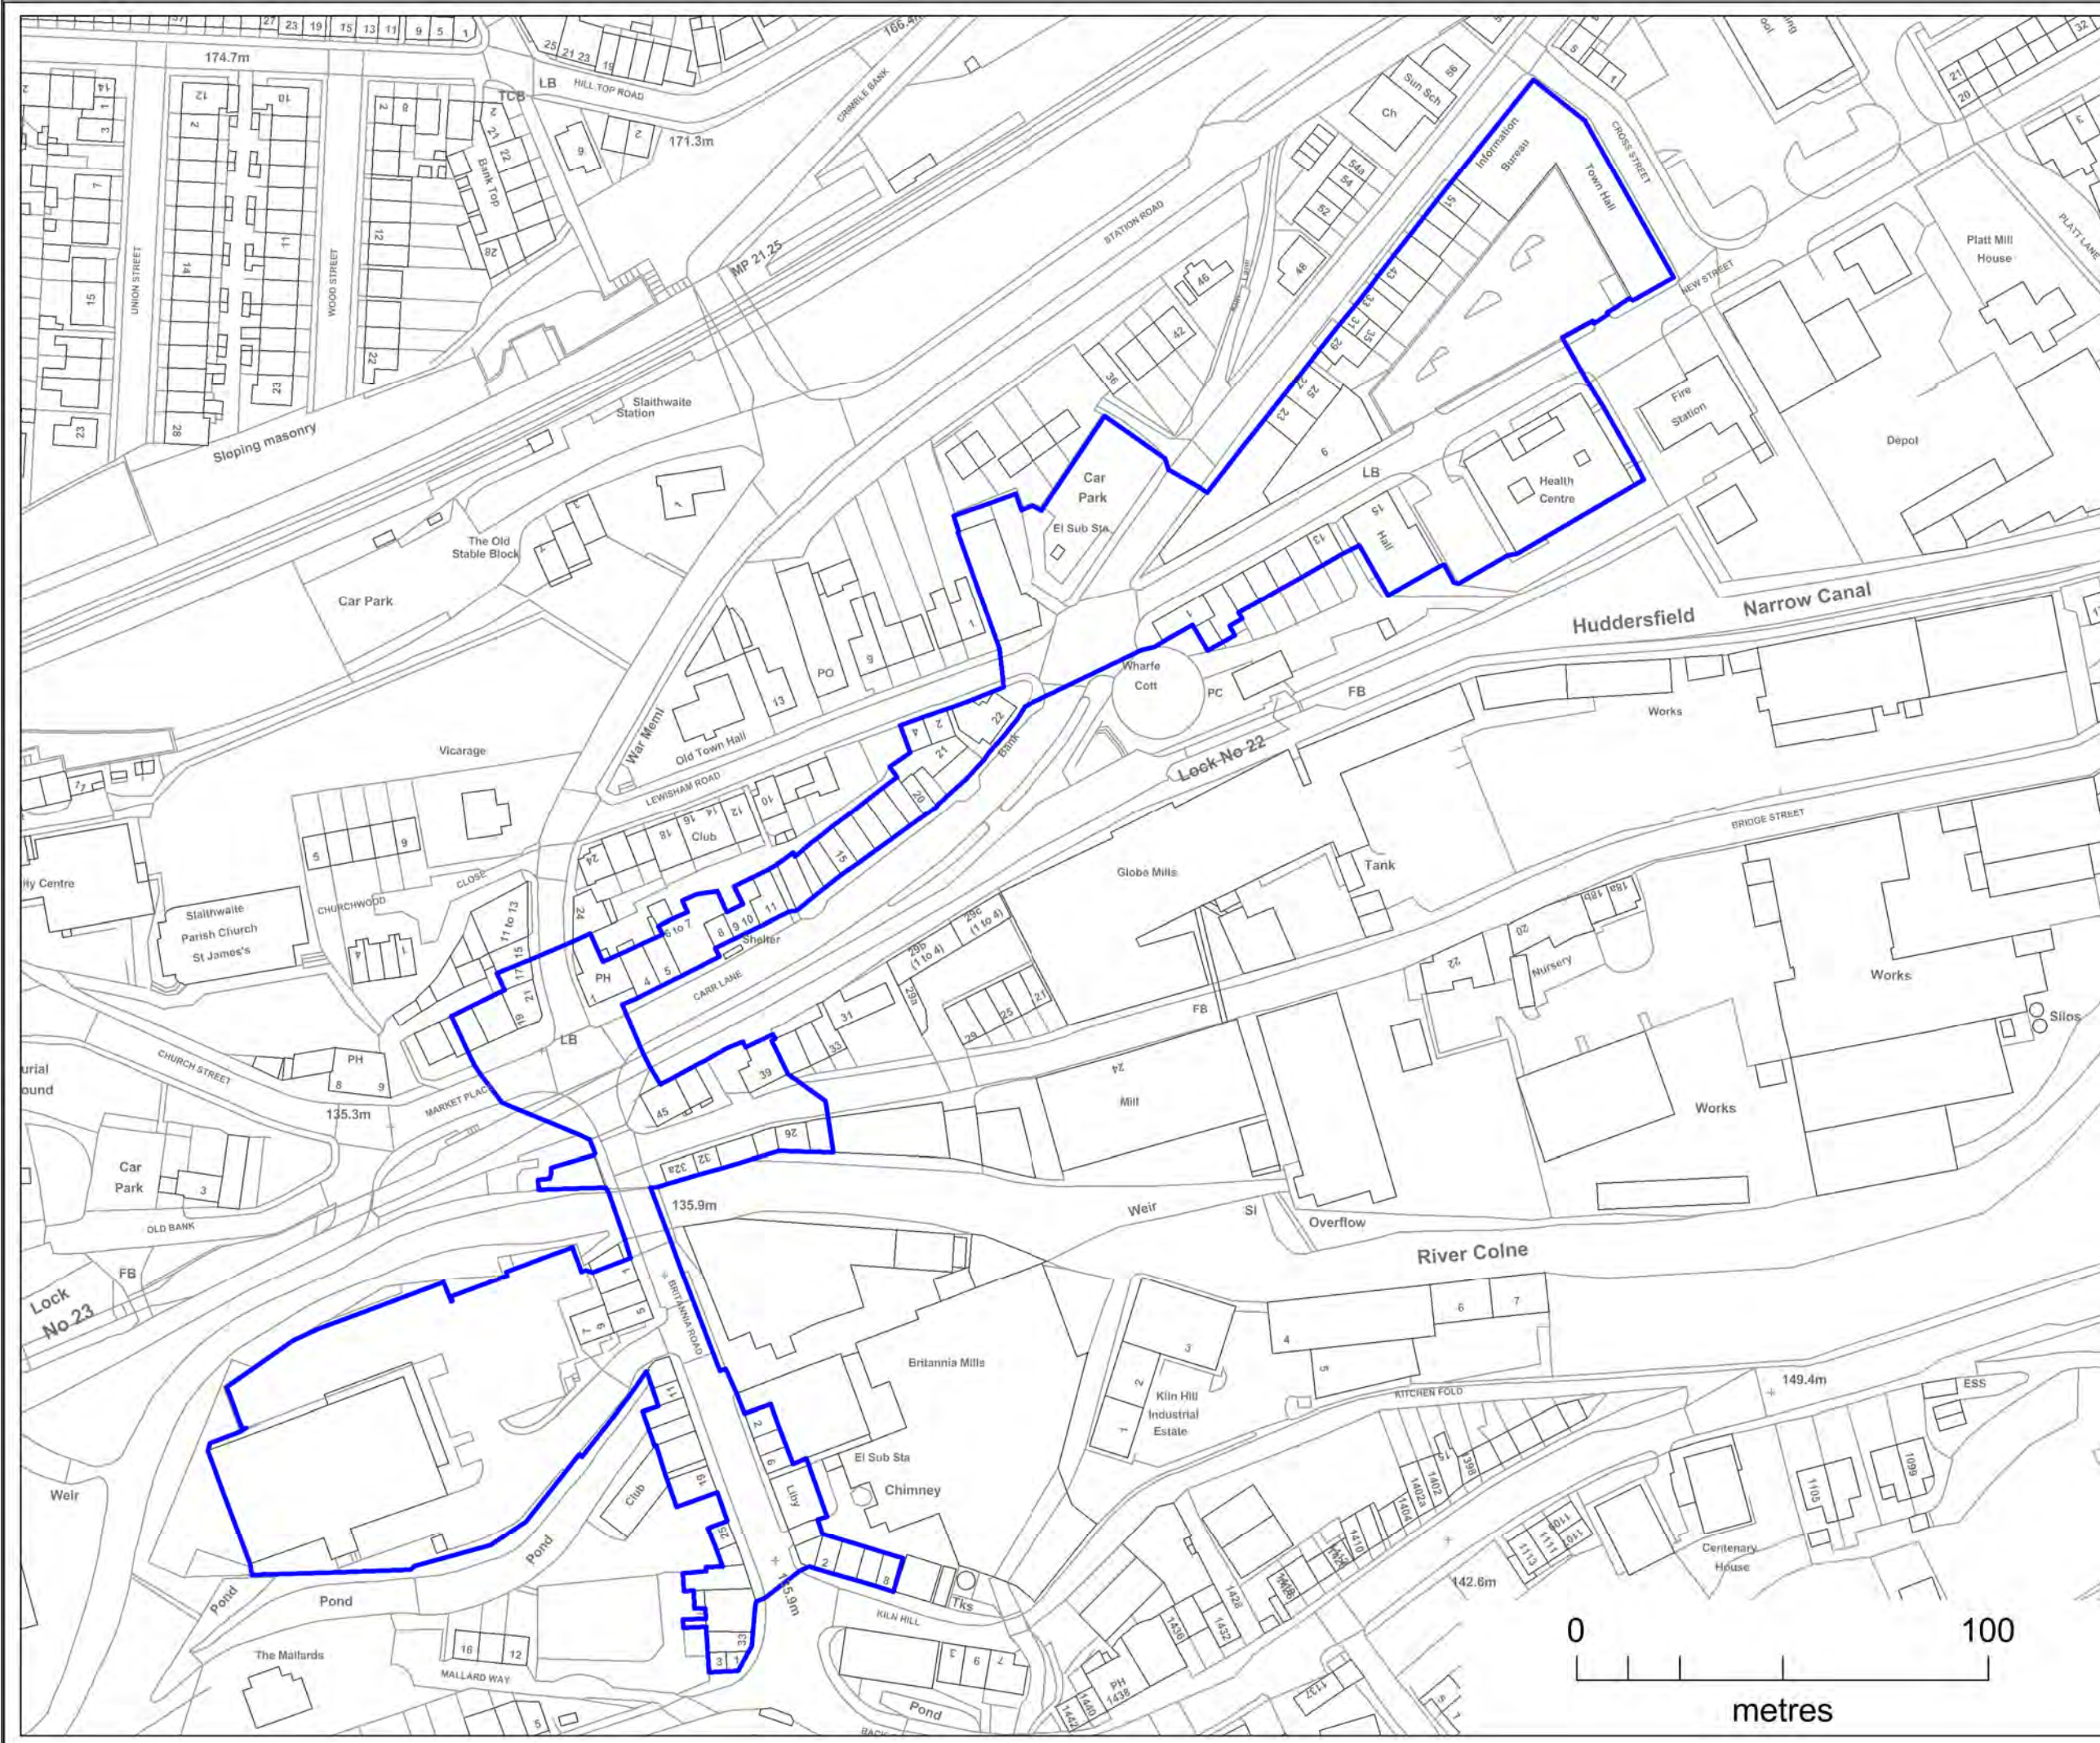

© Crown Copyright and database right
2015. Ordnance Survey 100019241

Map scale: 1:2000 @A3

DCB 14

Skelmanthorpe

District Centre Map

Key

District Centre Boundary

© Crown Copyright and database right 2015. Ordnance Survey 100019241

Map scale: 1:1250 @A3

DCB 15

Slaithwaite

District Centre Map

Key

District Centre Boundary

© Crown Copyright and database right 2015. Ordnance Survey 100019241

Map scale: 1:1500 @A3