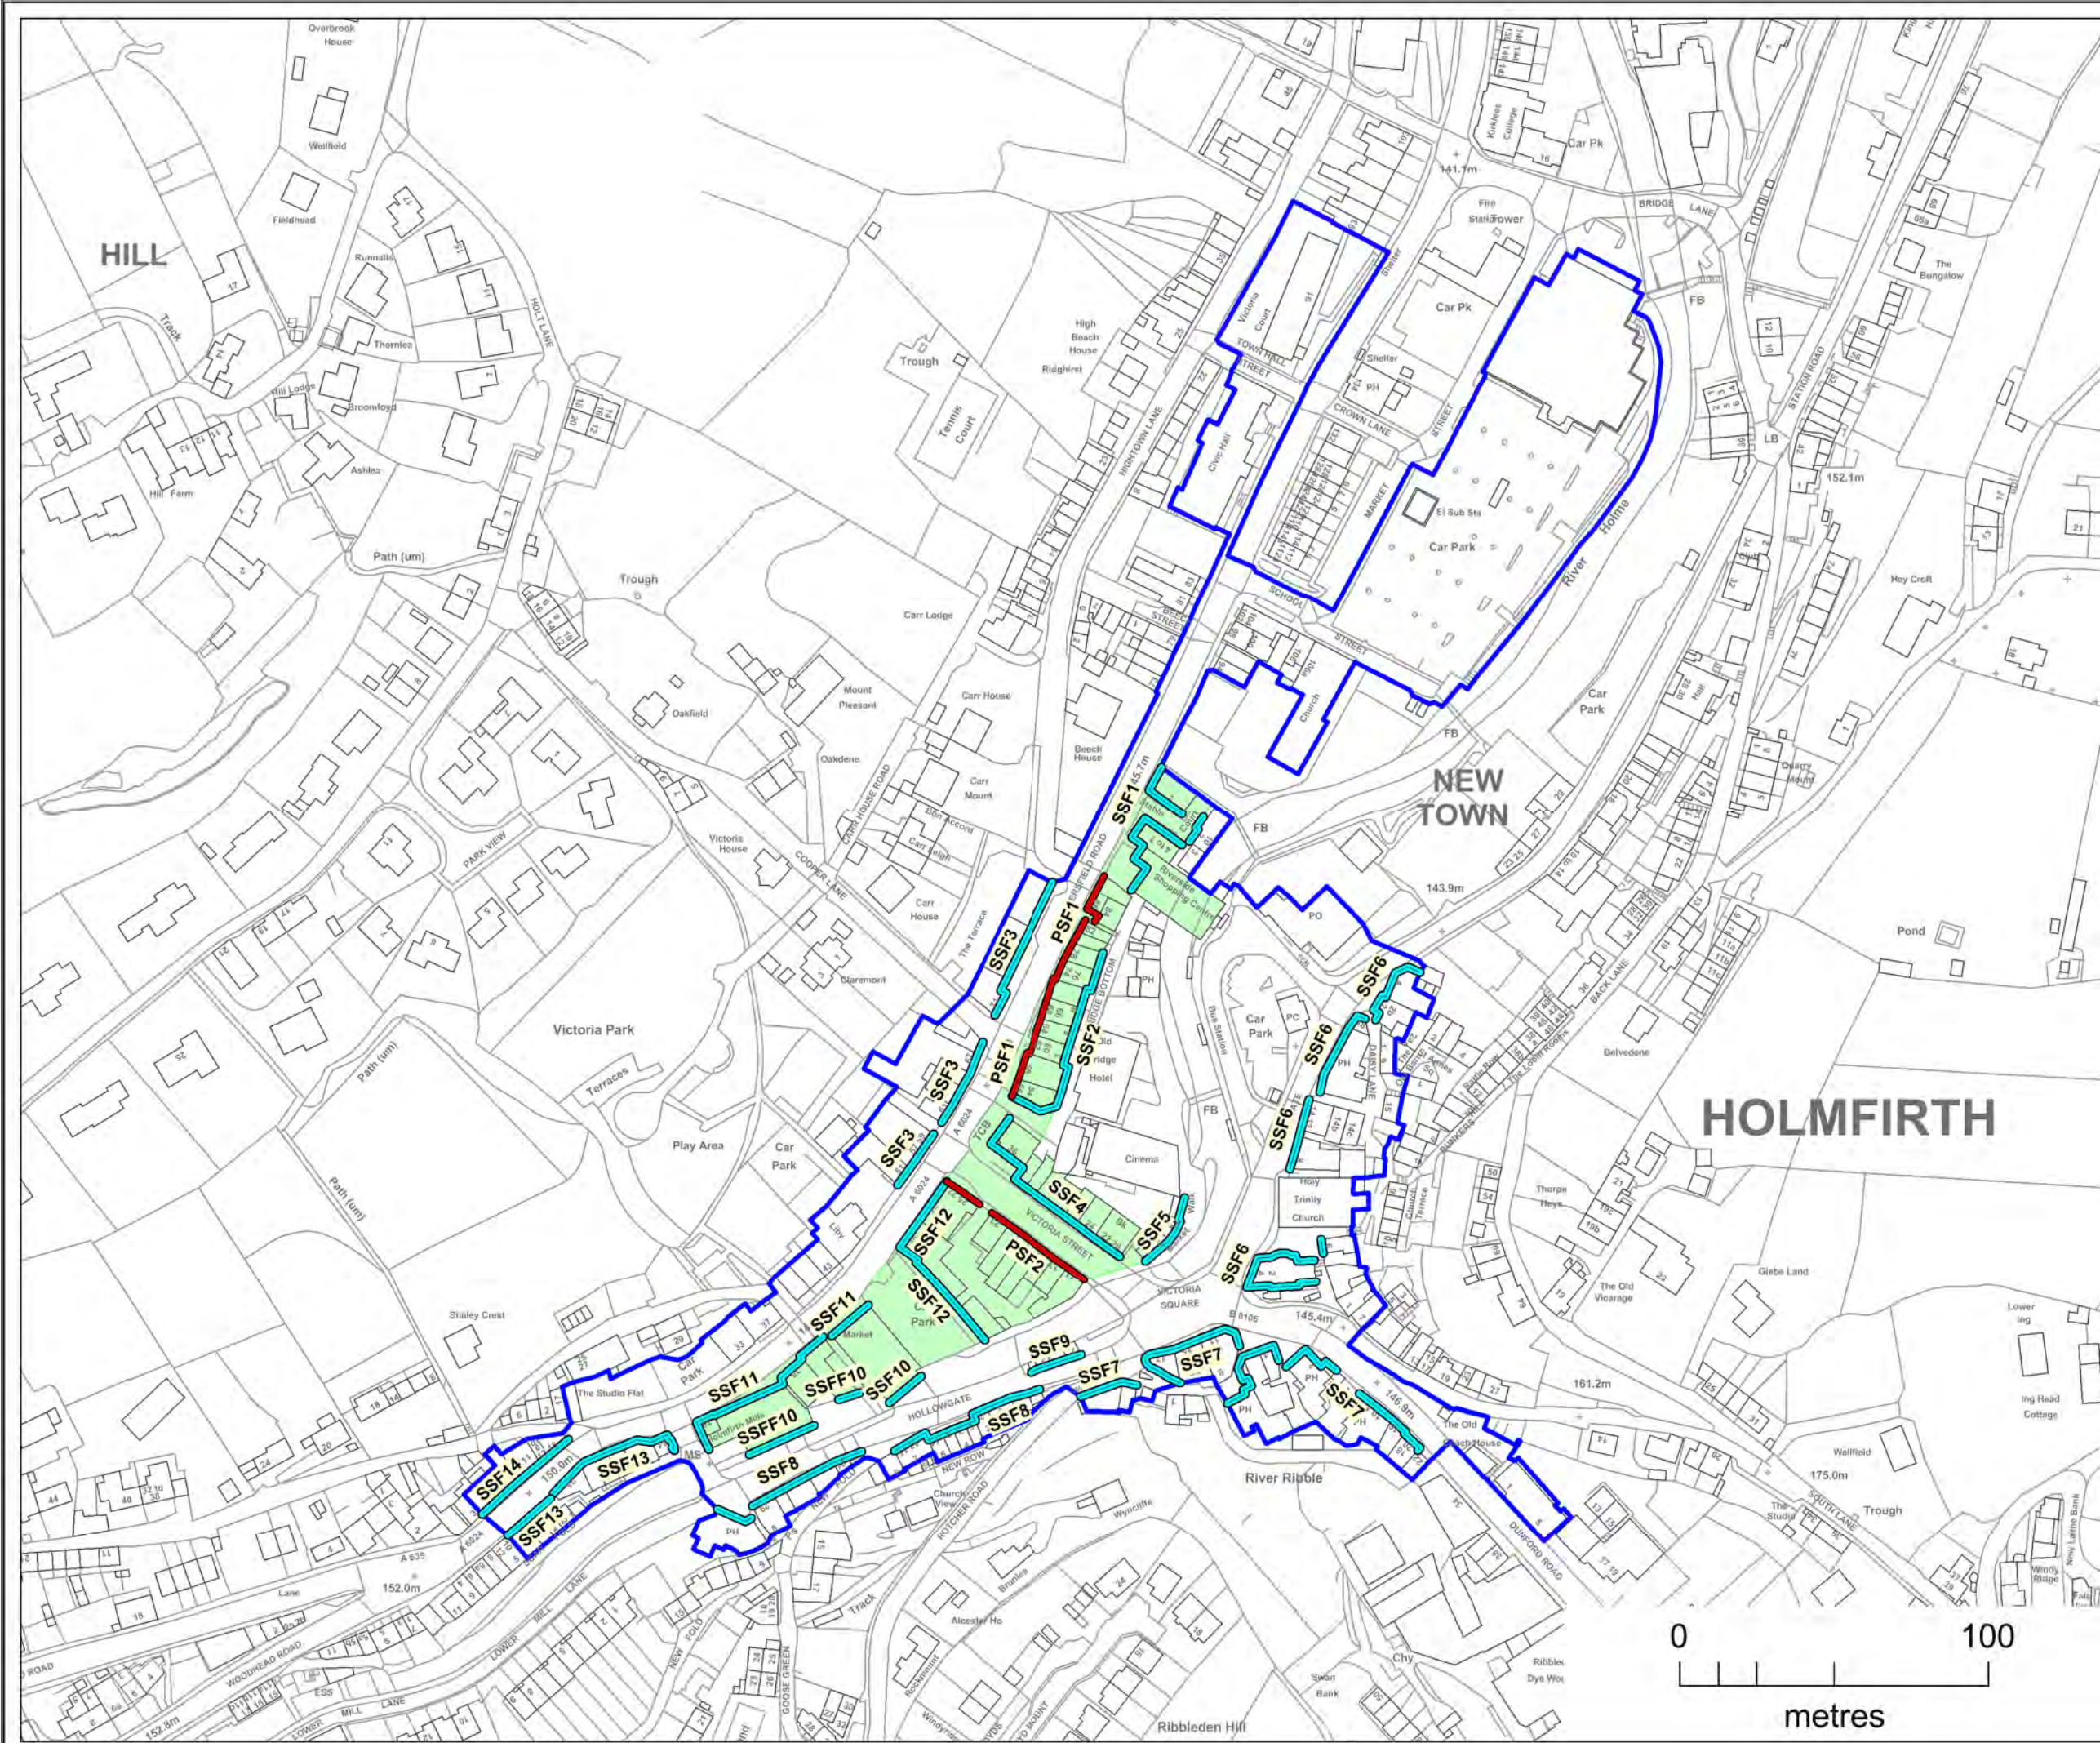

Map scale: 1:2100 @A3

Key

- Town Centre Boundary
- Primary Shopping Area Boundary
- Primary Shopping Frontage
- Secondary Shopping Frontage

Key

Town Centre Boundary

Primary Shopping Area Boundary

Primary Shopping Frontage

Secondary Shopping Frontage

TCB 5

Holmfirth

Town Centre Map

Key

Town Centre Boundary

Primary Shopping Area Boundary

Primary Shopping Frontage

Secondary Shopping Frontage

© Crown Copyright and database right
2015. Ordnance Survey 100019241

Map scale: 1:2000 @A3

Key

Town Centre Boundary

Primary Shopping Area Boundary

Primary Shopping Frontage

Secondary Shopping Frontage

© Crown Copyright and database right
2015. Ordnance Survey 100019241

Map scale: 1:1250 @A3

DCB 2

Birstall

District Centre Map

Key

District Centre Boundary

© Crown Copyright and database right 2015. Ordnance Survey 100019241