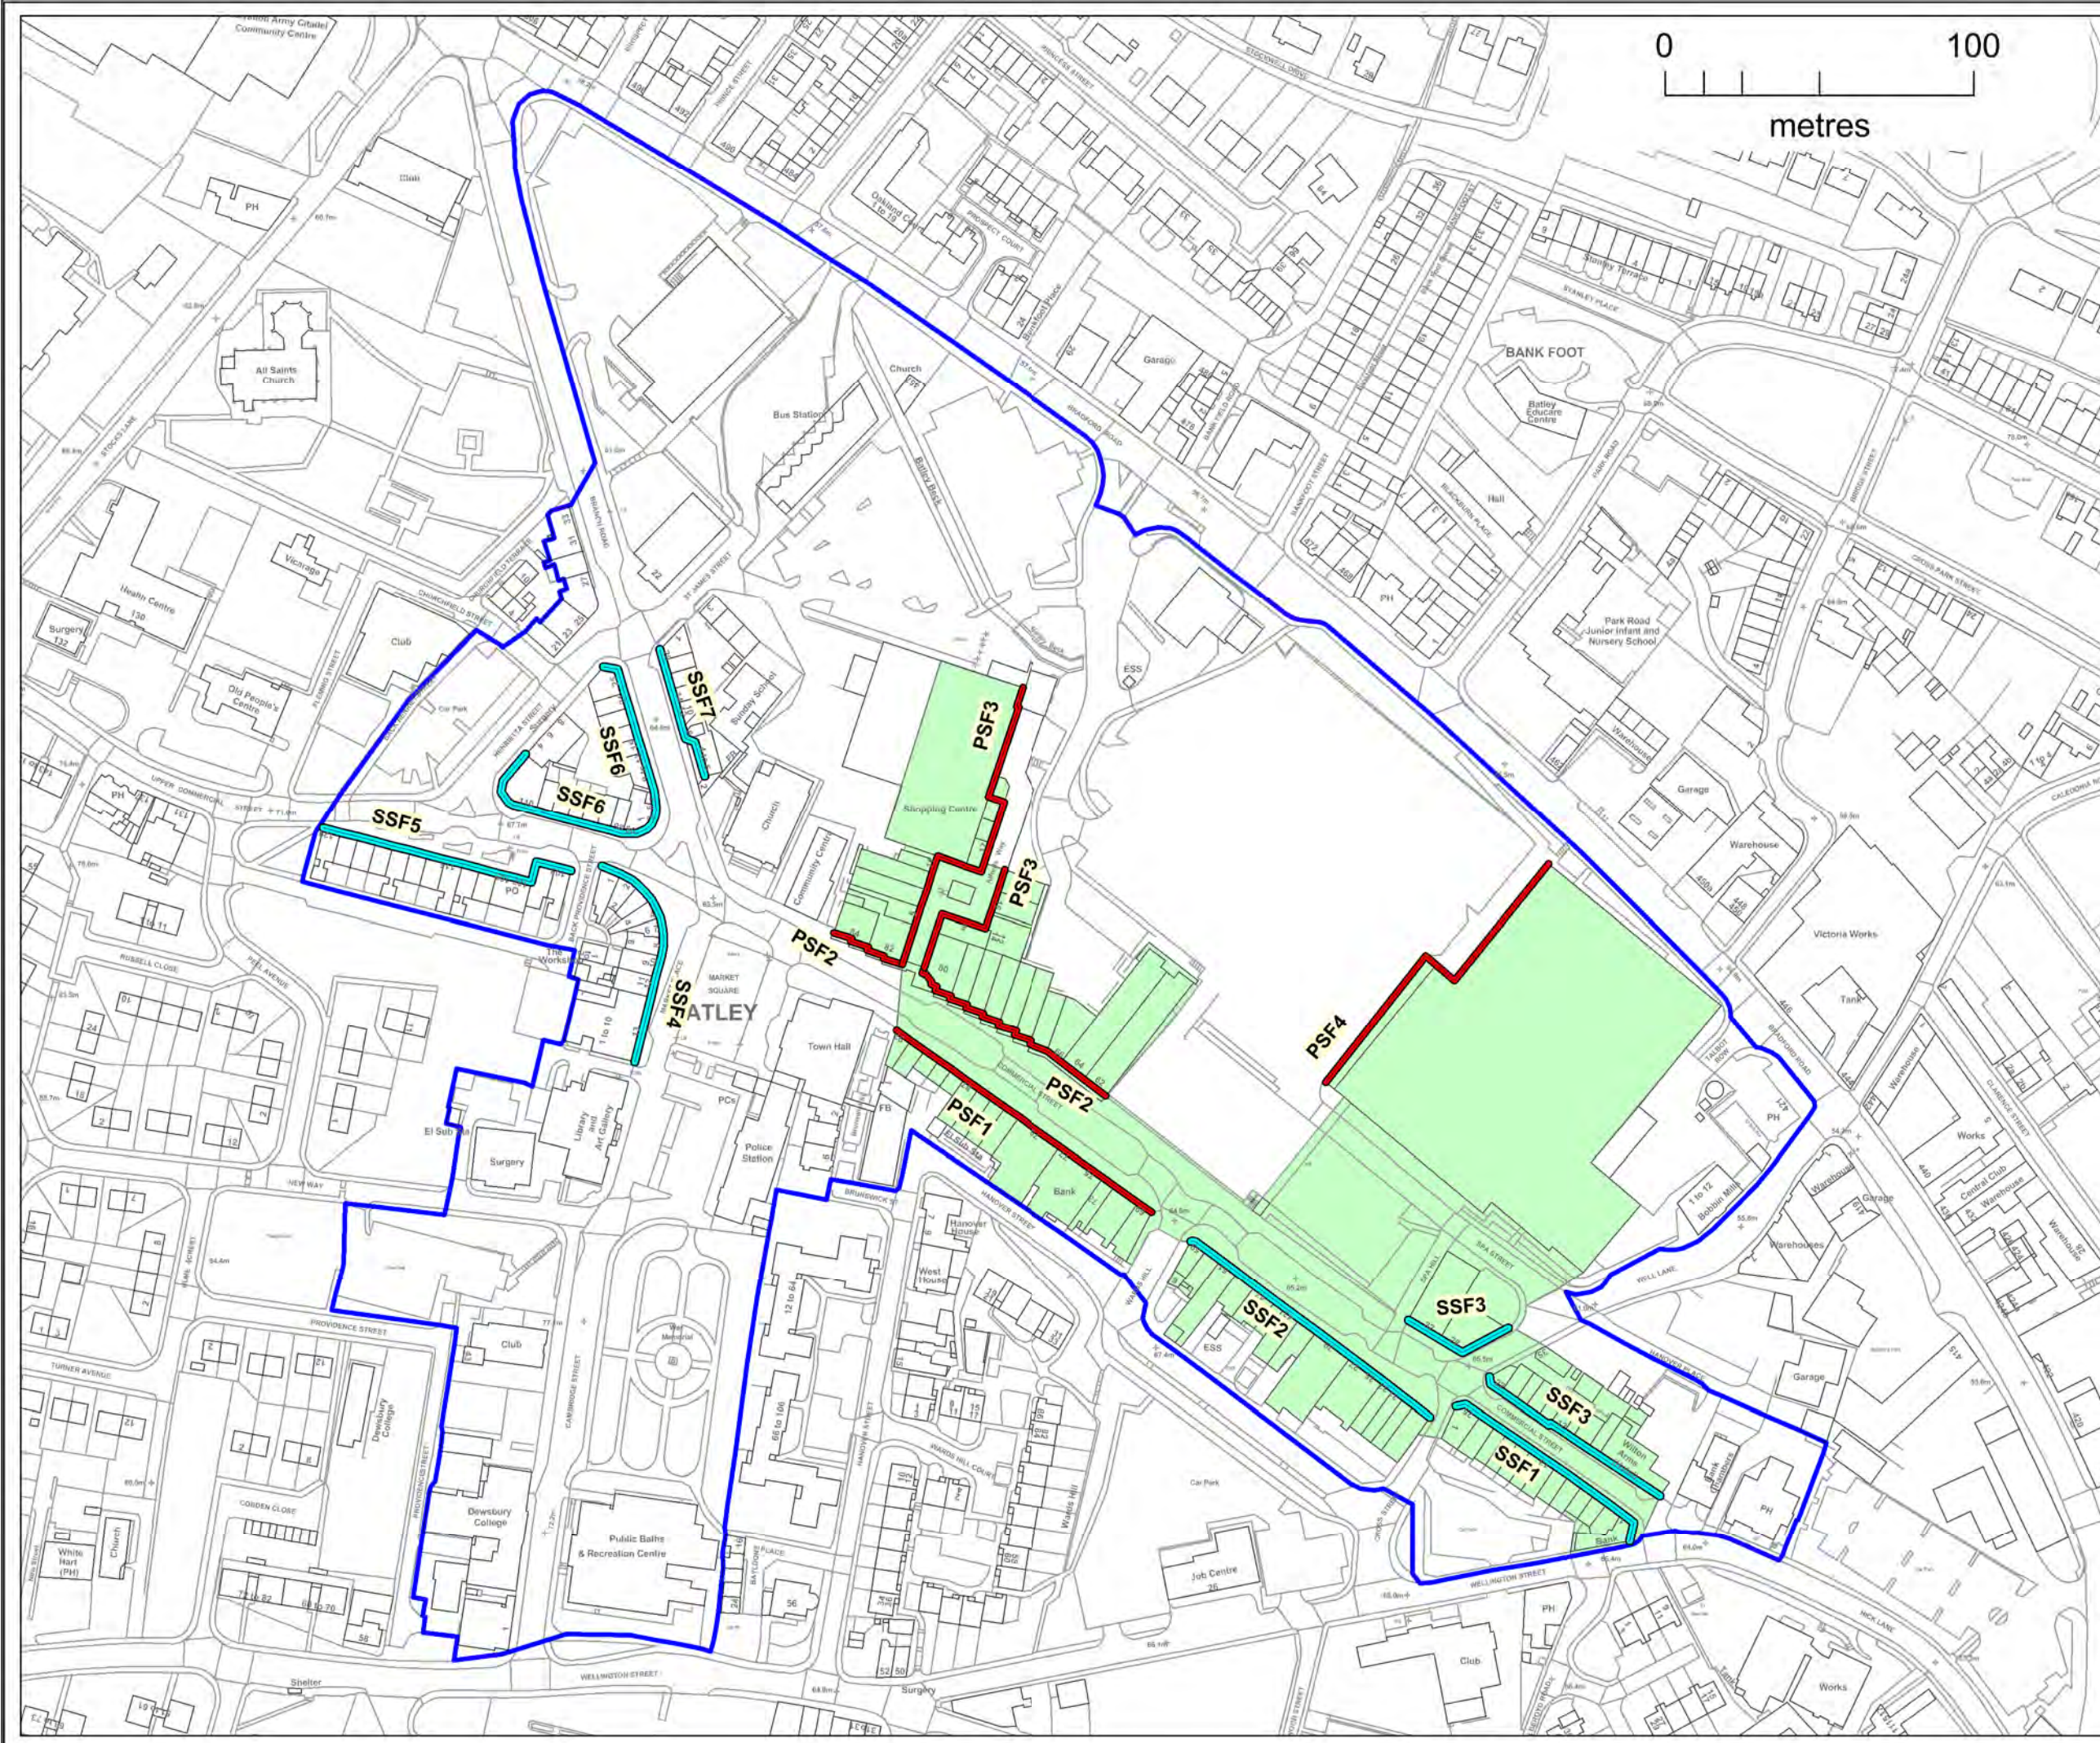

Boundary and Primary Shopping Area

Key

— Principal Town Centre Boundary

Primary Shopping Area

Primary Shopping Area, Primary and Secondary Shopping Frontages

Key

Primary Shopping Area

Primary Shopping Frontage

Secondary Shopping Frontage

Key

Principal Town Centre Boundary

Primary Shopping Area Boundary

Primary Shopping Frontage

Secondary Shopping Frontage

© Crown Copyright and database right 2015. Ordnance Survey 100019241

Map scale: 1:2100 @A3

Key

- Town Centre Boundary
- Primary Shopping Area Boundary
- Primary Shopping Frontage
- Secondary Shopping Frontage

Key

Town Centre Boundary

Primary Shopping Area Boundary

Primary Shopping Frontage

Secondary Shopping Frontage

TCB 5

Holmfirth

Town Centre Map

Key

Town Centre Boundary

Primary Shopping Area Boundary

Primary Shopping Frontage