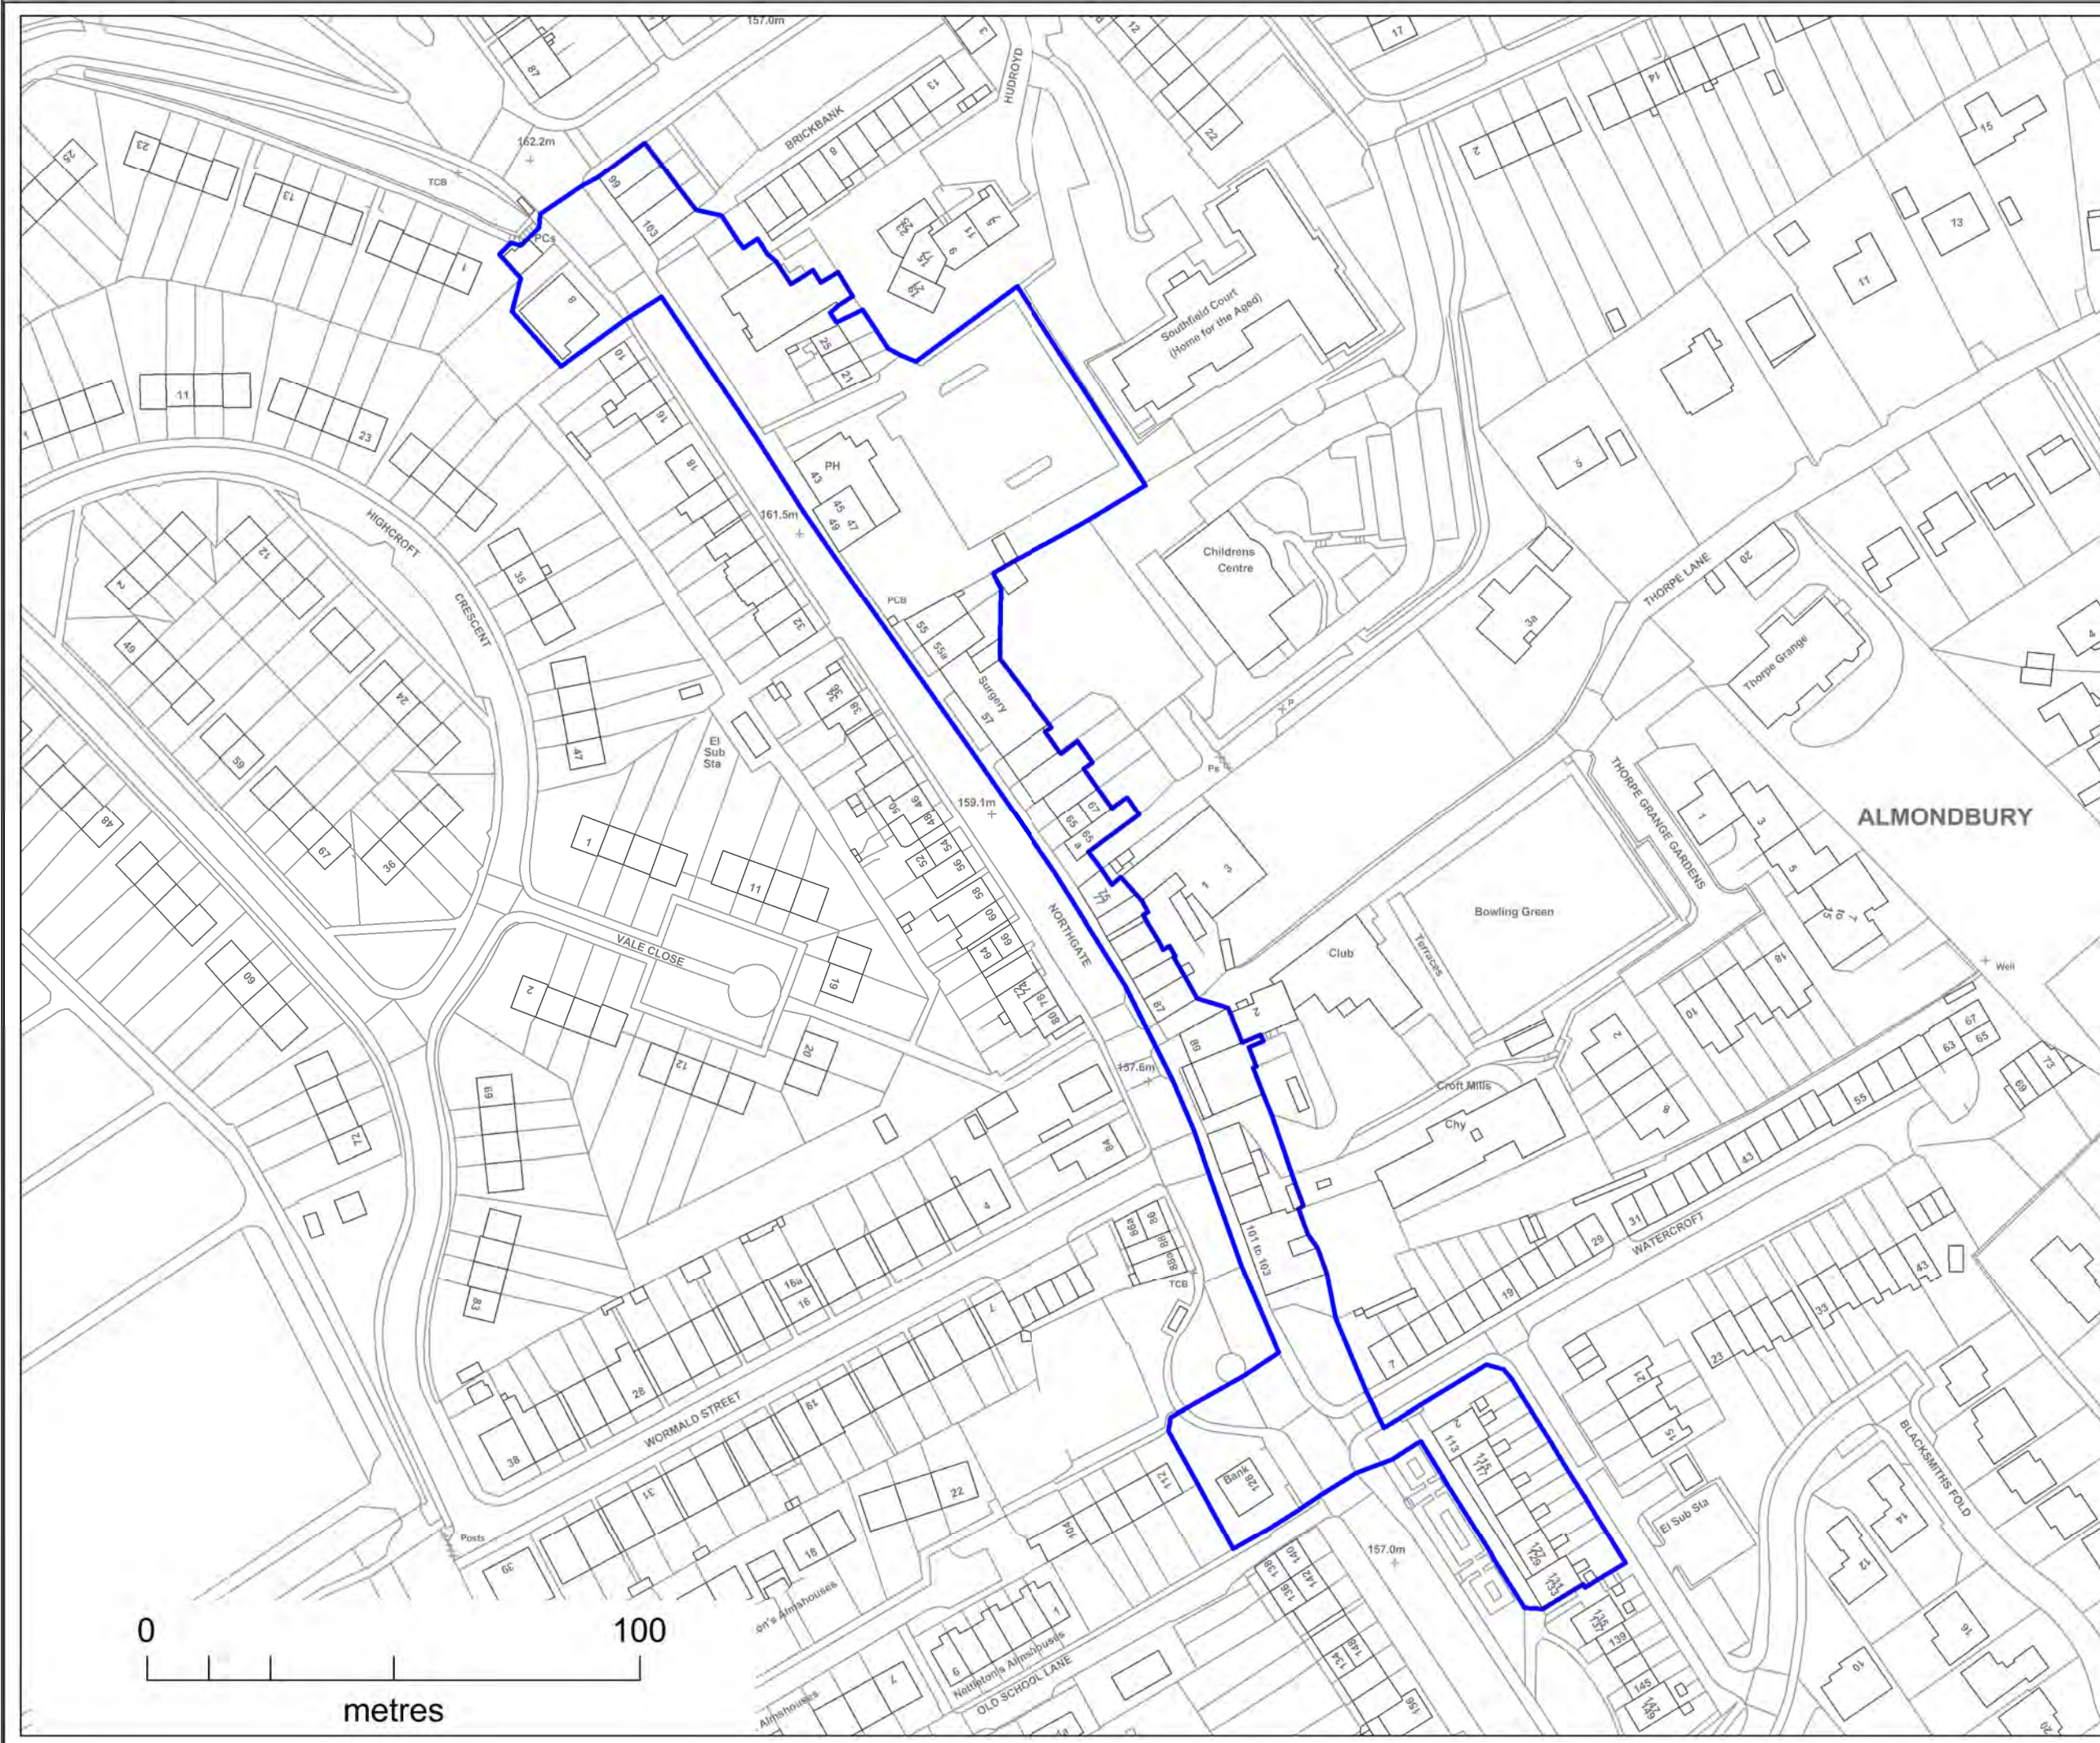

Secondary Shopping Frontage

© Crown Copyright and database right
2015. Ordnance Survey 100019241

Map scale: 1:2000 @A3

Key

Town Centre Boundary

Primary Shopping Area Boundary

Primary Shopping Frontage

Secondary Shopping Frontage

© Crown Copyright and database right 2015. Ordnance Survey 100019241

Map scale: 1:2000 @A3

DCB 1

Almondbury

District Centre Map

Key

District Centre Boundary

ALMONDBURY

© Crown Copyright and database right
2015. Ordnance Survey 100019241

Map scale: 1:1250 @A3

DCB 2

Birstall

District Centre Map

Key

District Centre Boundary

© Crown Copyright and database right 2015. Ordnance Survey 100019241

Map scale: 1:1250 @A3

Key

District Centre Boundary

DCB 4

Honley

District Centre Map

Key

District Centre Boundary