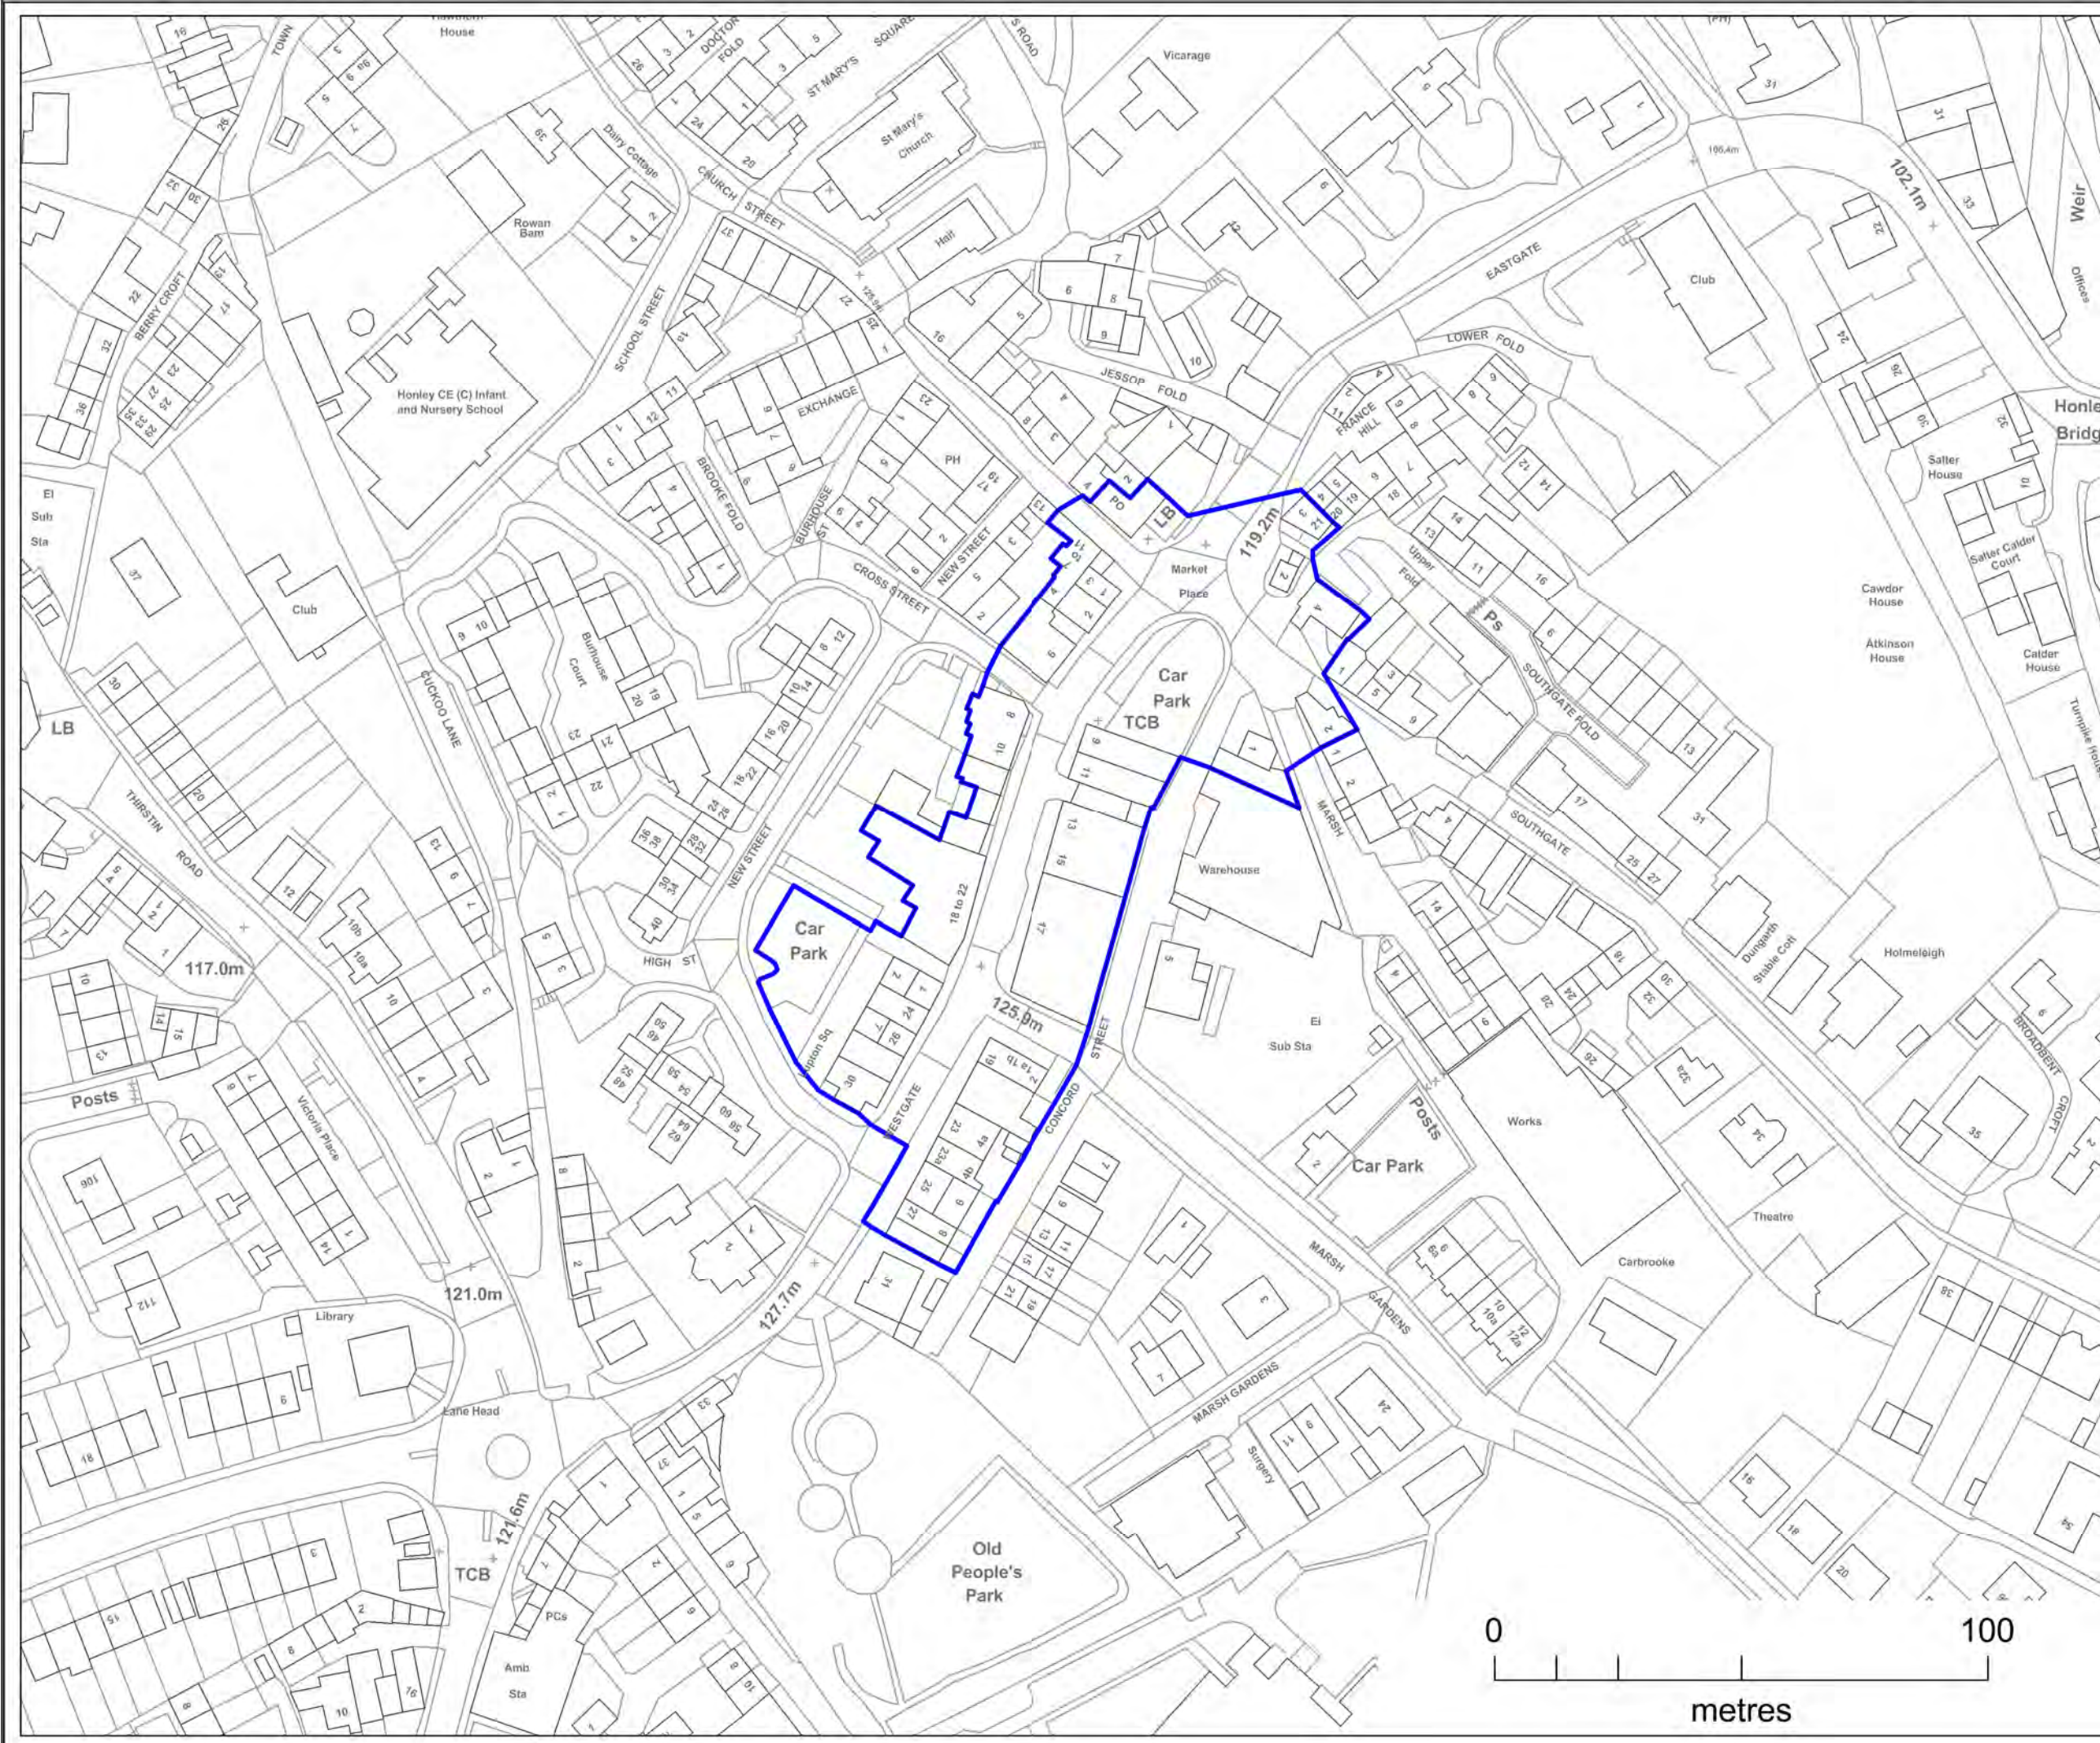

© Crown Copyright and database right
2015. Ordnance Survey 100019241

Map scale: 1:1250 @A3

DCB 2

Birstall

District Centre Map

Key

District Centre Boundary

© Crown Copyright and database right 2015. Ordnance Survey 100019241

Map scale: 1:1250 @A3

Key

District Centre Boundary

DCB 4

Honley

District Centre Map

Key

District Centre Boundary

© Crown Copyright and database right
2015. Ordnance Survey 100019241

Map scale: 1:1250 @A3

DCB 5

Kirkburton

District Centre Map

Key

District Centre Boundary

KBURTON

© Crown Copyright and database right
2015. Ordnance Survey 100019241

Map scale: 1:1250 @A3

DCB 6

Lindley

District Centre Map

Key

District Centre Boundary

© Crown Copyright and database right
2015. Ordnance Survey 100019241