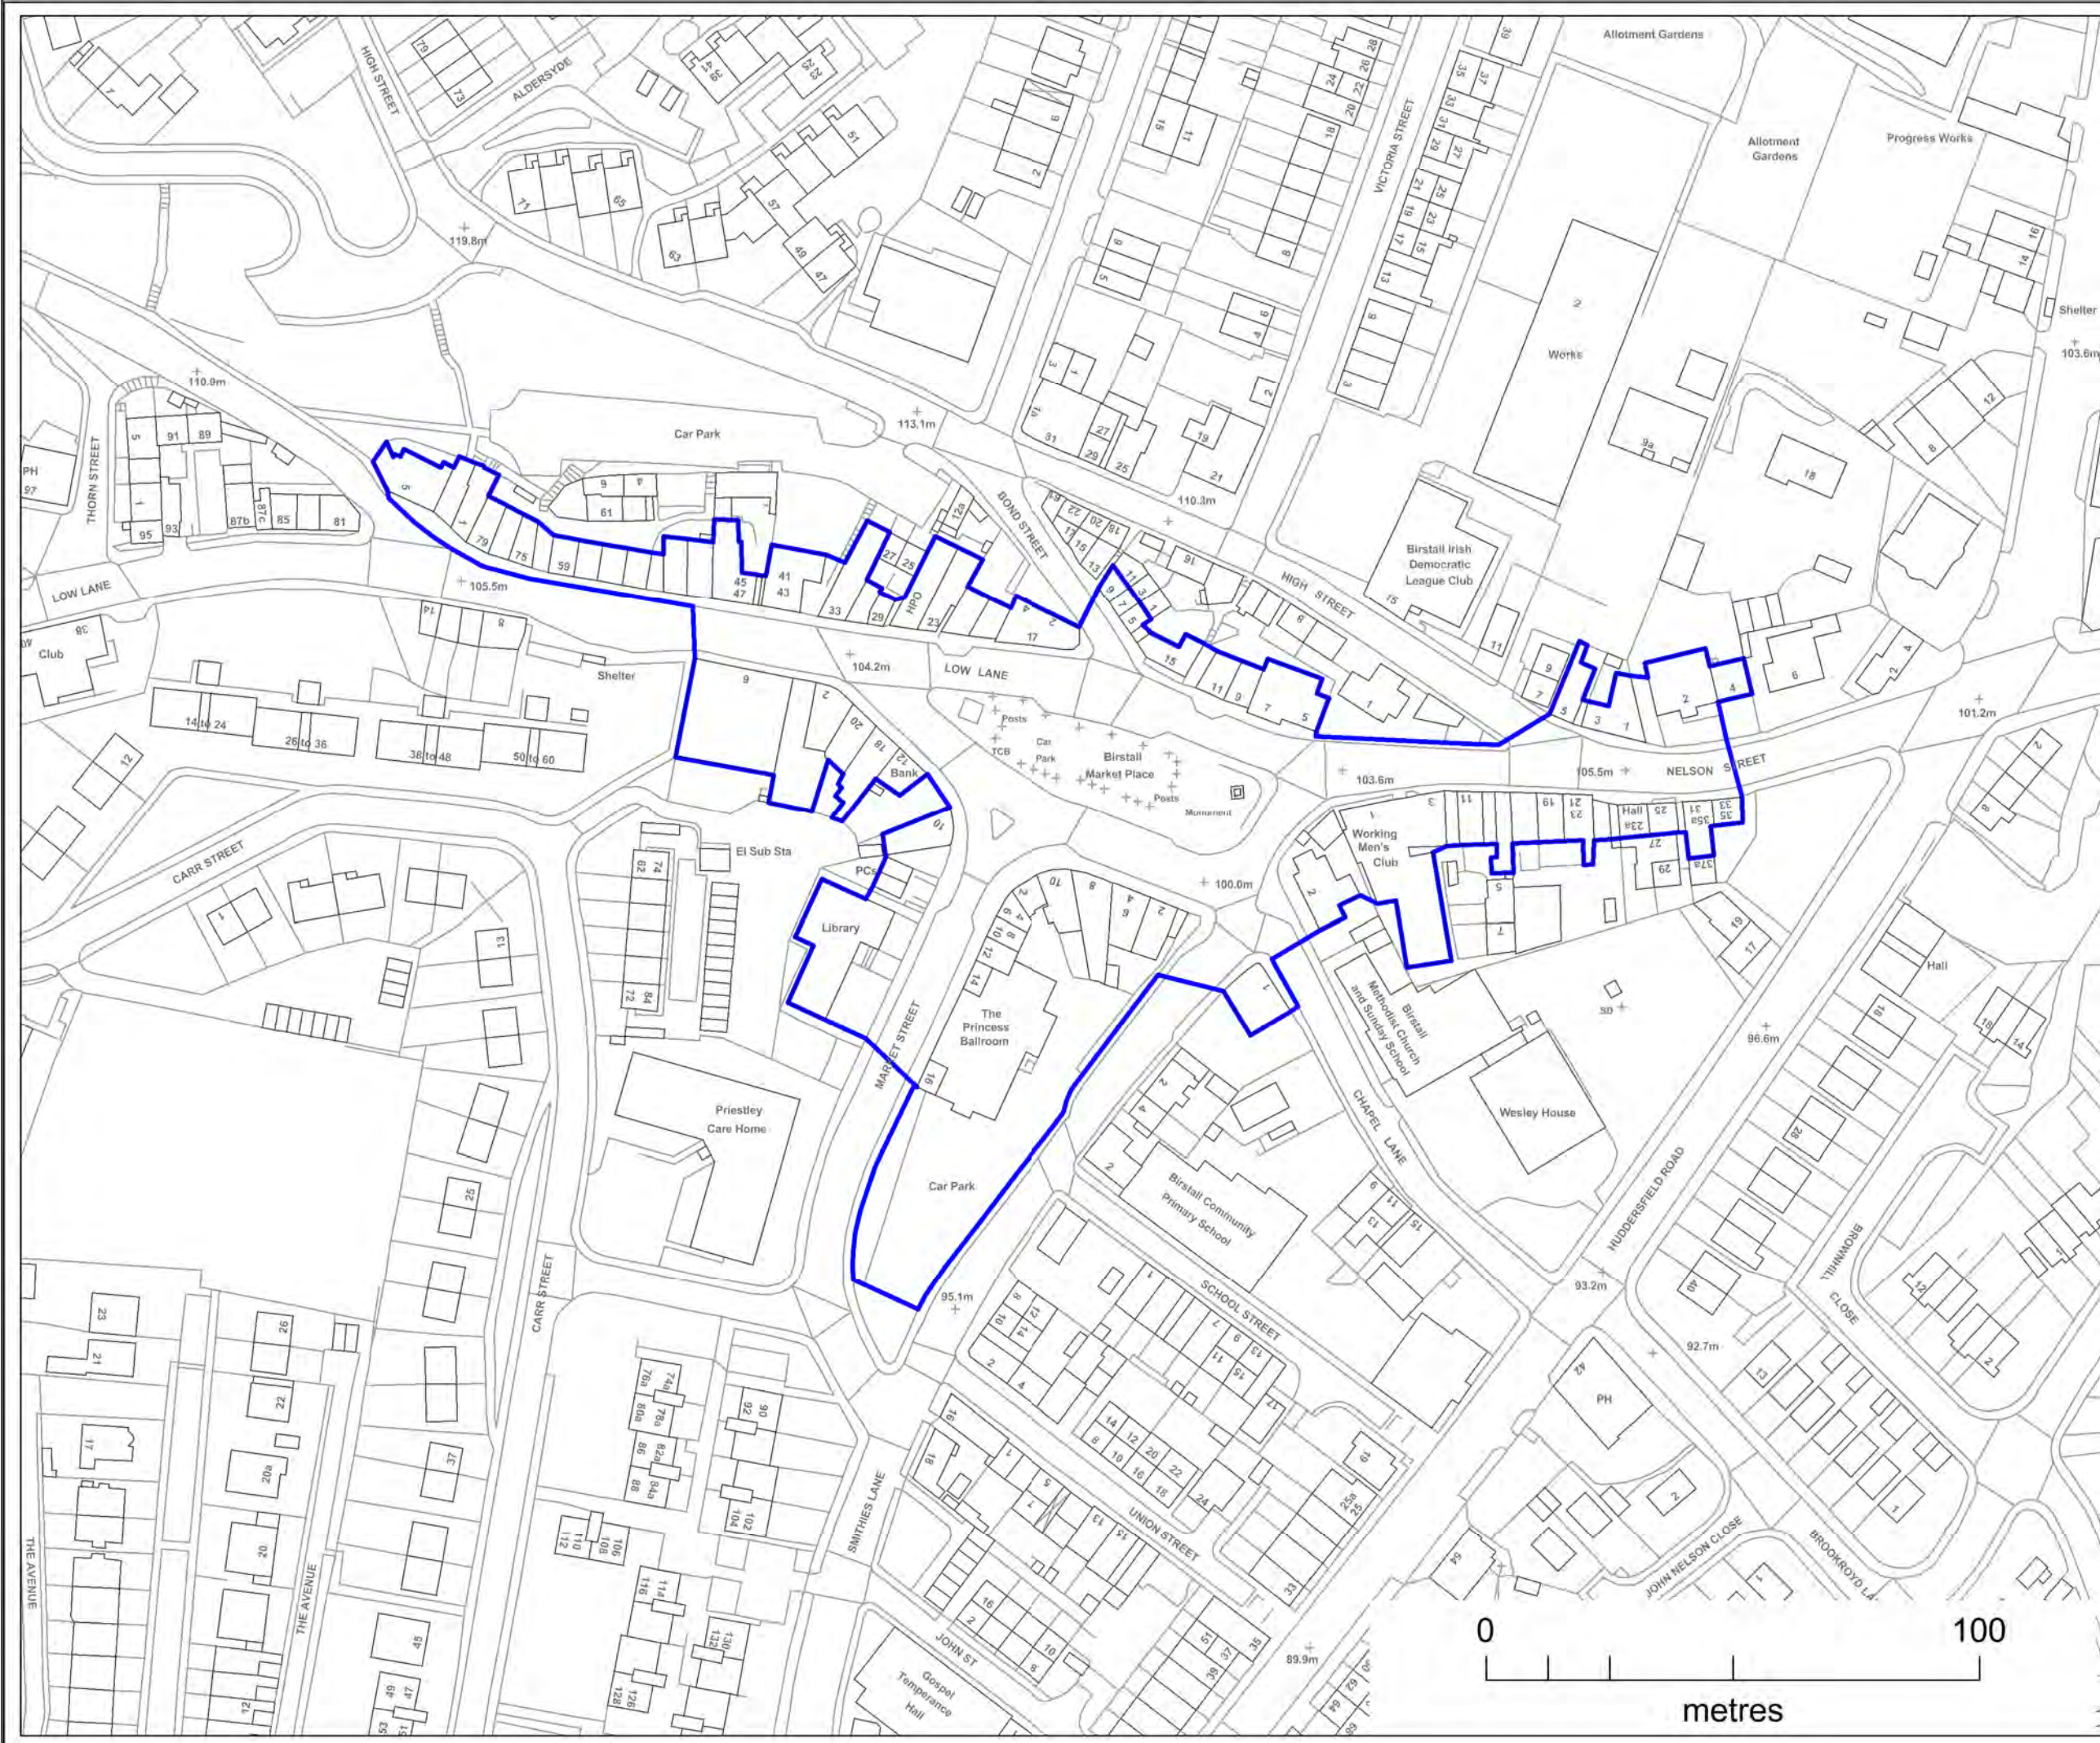

© Crown Copyright and database right 2015. Ordnance Survey 100019241

Map scale: 1:2000 @A3

DCB 1

Almondbury

District Centre Map

Key

District Centre Boundary

ALMONDBURY

© Crown Copyright and database right
2015. Ordnance Survey 100019241

Map scale: 1:1250 @A3

DCB 2

Birstall

District Centre Map

Key

District Centre Boundary

© Crown Copyright and database right 2015. Ordnance Survey 100019241

Map scale: 1:1250 @A3

Key

District Centre Boundary

DCB 4

Honley

District Centre Map

Key

District Centre Boundary

© Crown Copyright and database right
2015. Ordnance Survey 100019241

Map scale: 1:1250 @A3

DCB 6

Lindley

District Centre Map

Key

District Centre Boundary

© Crown Copyright and database right
2015. Ordnance Survey 100019241