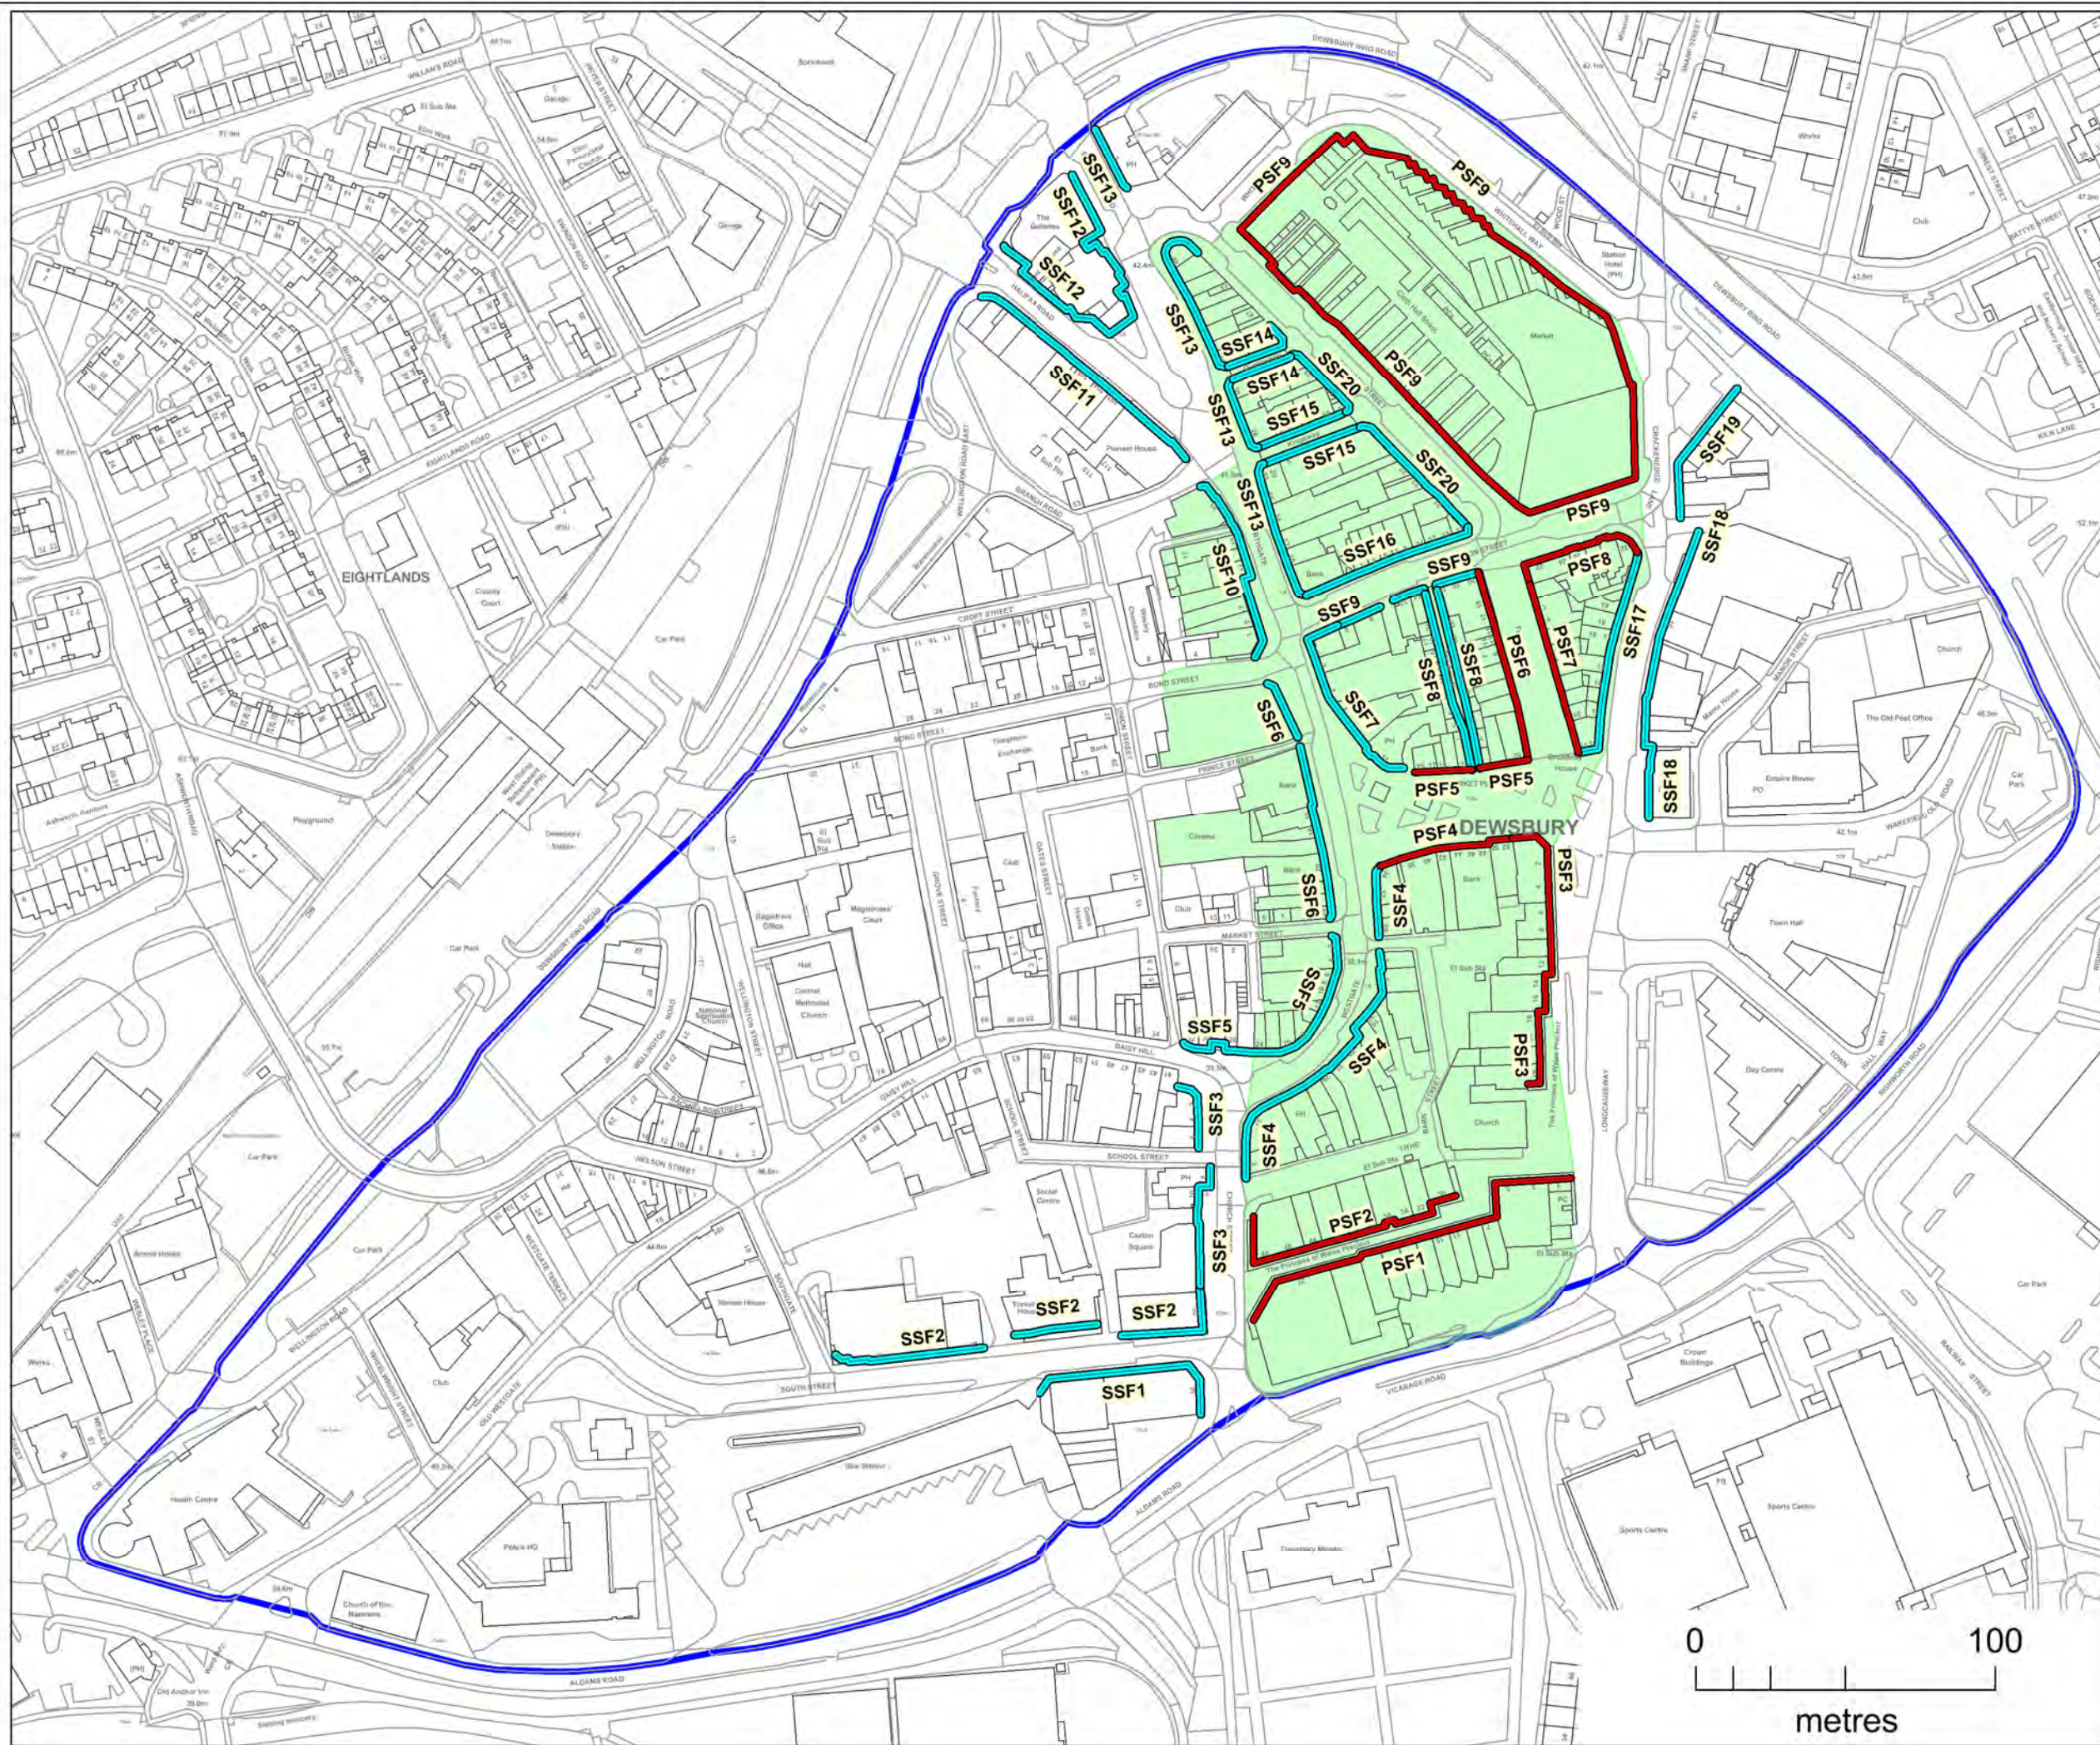

Boundary and Primary Shopping Area

Key

— Principal Town Centre Boundary

Primary Shopping Area

Primary Shopping Area, Primary and Secondary Shopping Frontages

Key

Primary Shopping Area

Primary Shopping Frontage

Secondary Shopping Frontage

Key

Principal Town Centre Boundary

Primary Shopping Area Boundary

Primary Shopping Frontage

Secondary Shopping Frontage

© Crown Copyright and database right 2015. Ordnance Survey 100019241

Map scale: 1:2100 @A3

Key

- Town Centre Boundary
- Primary Shopping Area Boundary
- Primary Shopping Frontage
- Secondary Shopping Frontage

Key

Town Centre Boundary

Primary Shopping Area Boundary

Primary Shopping Frontage

Secondary Shopping Frontage

TCB 5

Holmfirth

Town Centre Map

Key

Town Centre Boundary

Primary Shopping Area Boundary

Primary Shopping Frontage