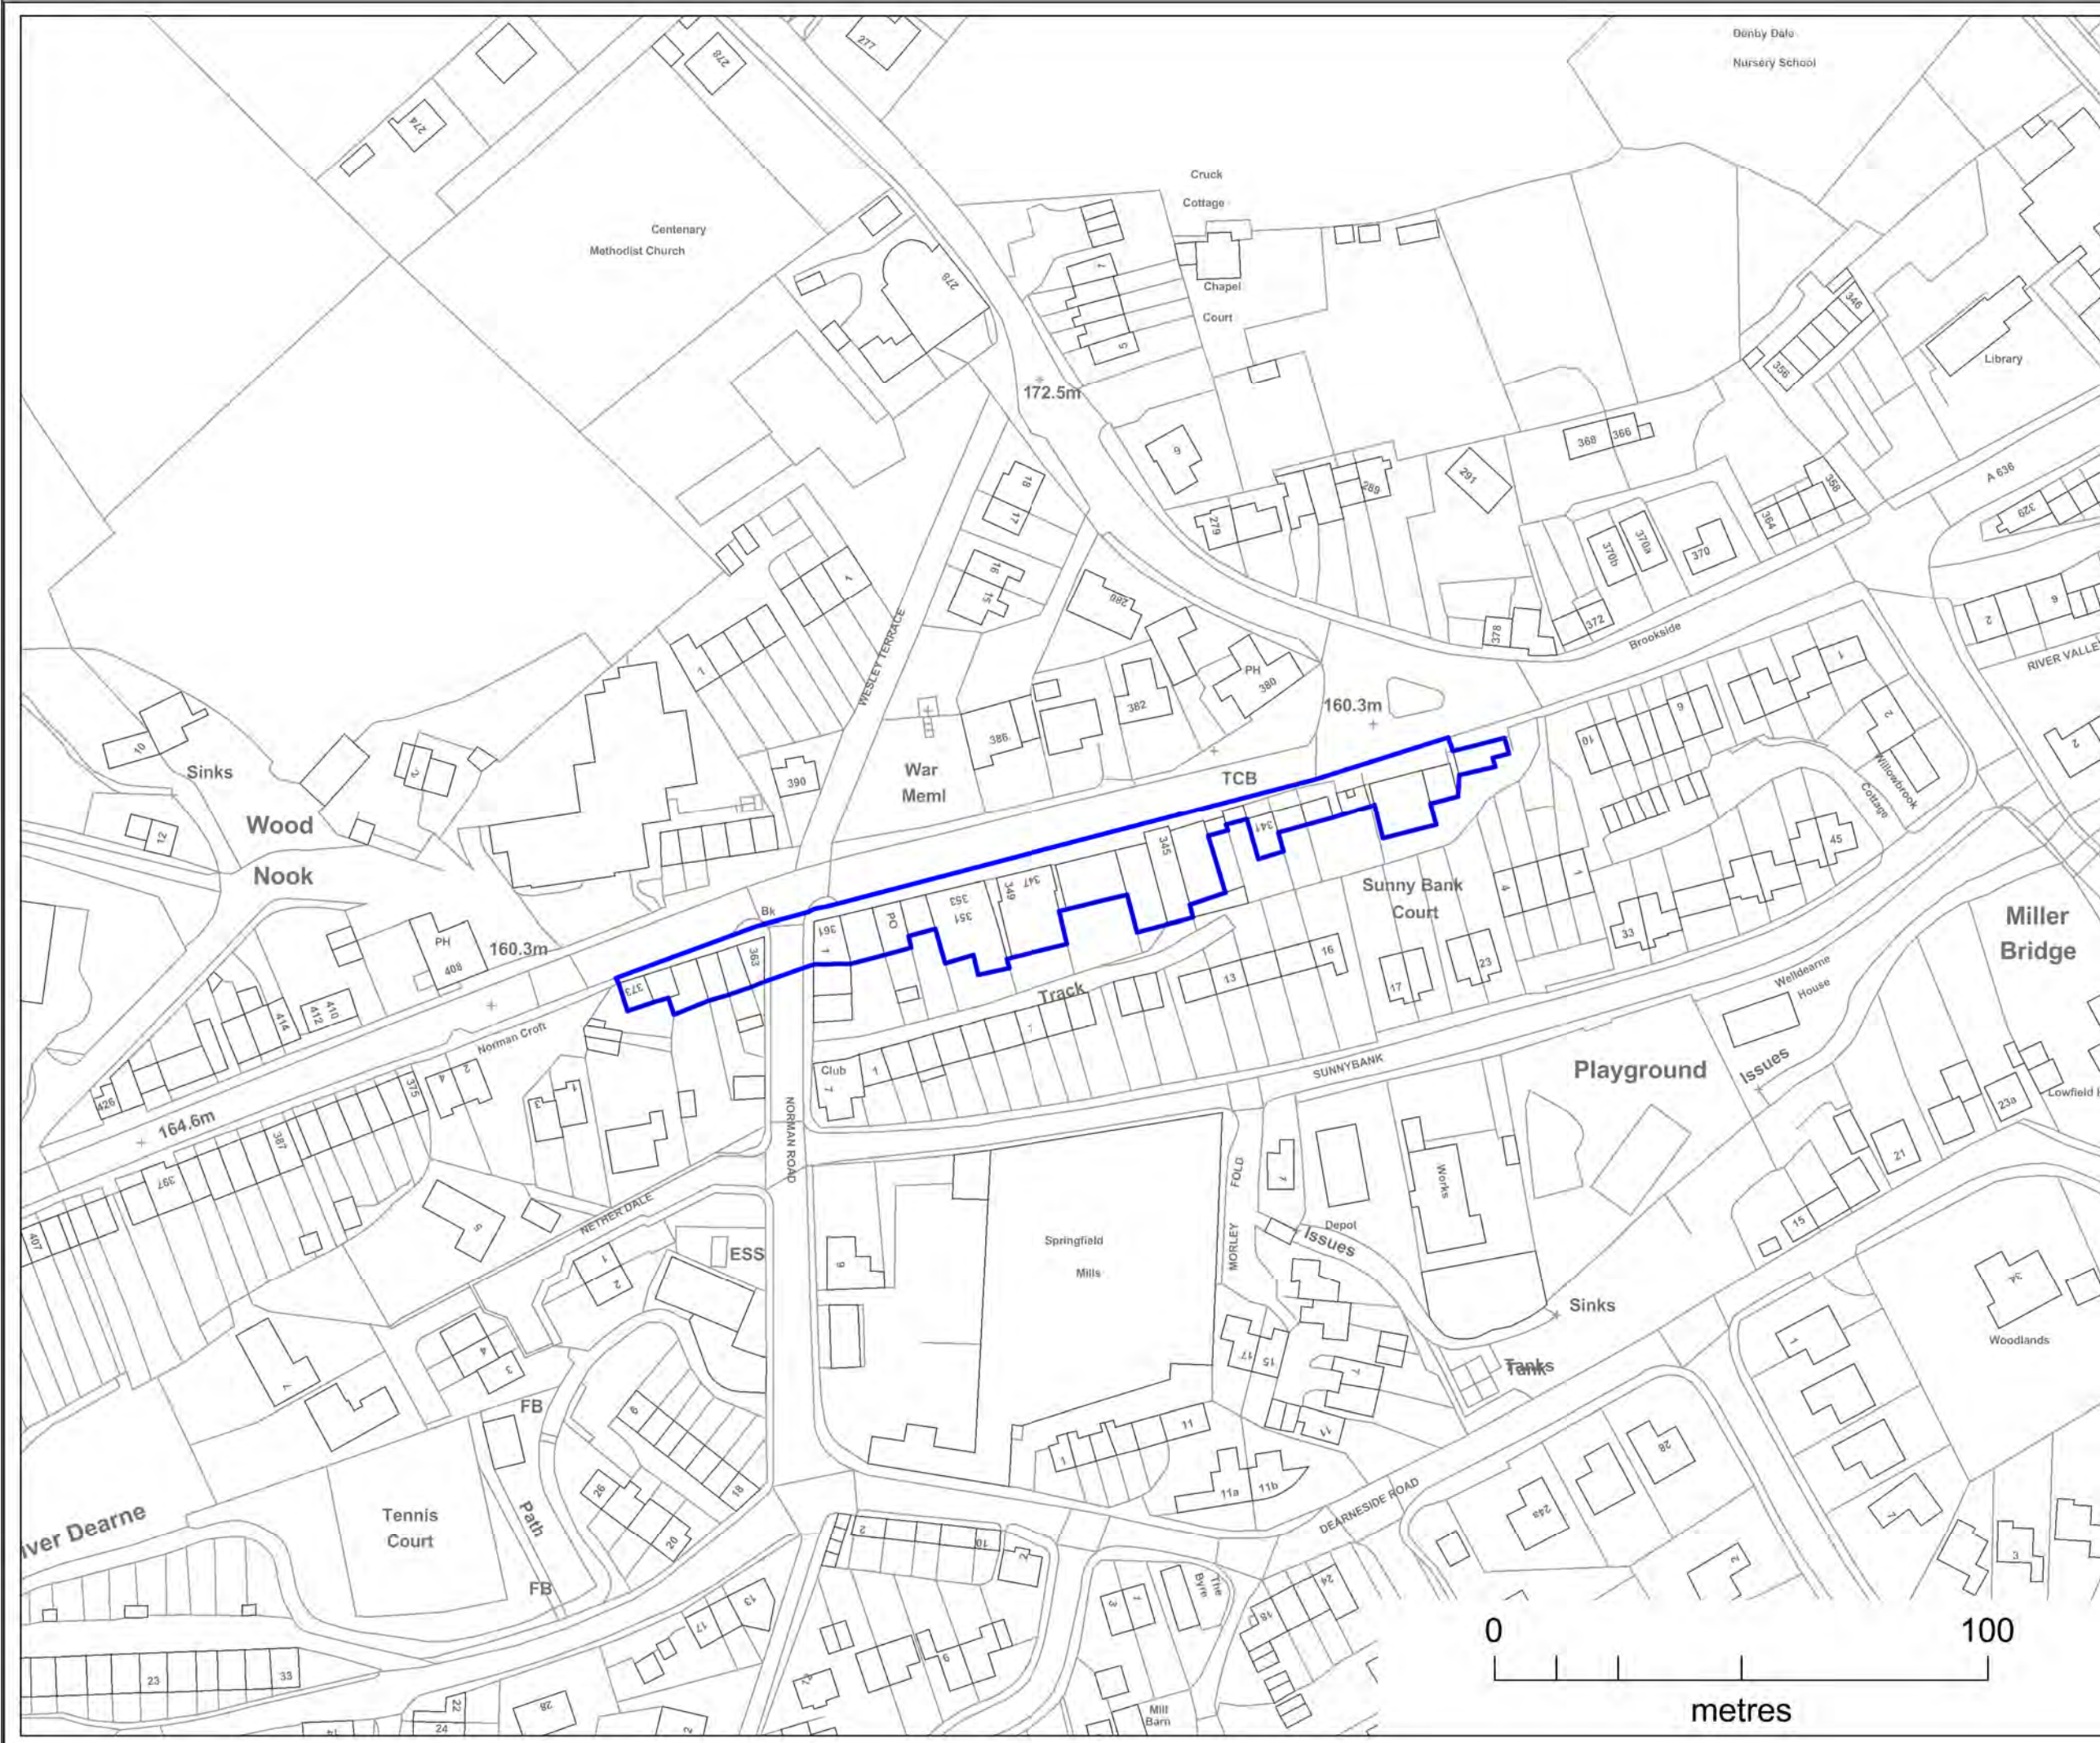

© Crown Copyright and database right
2015. Ordnance Survey 100019241

Map scale: 1:1250 @A3

DCB 2

Birstall

District Centre Map

Key

District Centre Boundary

© Crown Copyright and database right 2015. Ordnance Survey 100019241

Map scale: 1:1250 @A3

Key

District Centre Boundary

DCB 4

Honley

District Centre Map

Key

District Centre Boundary