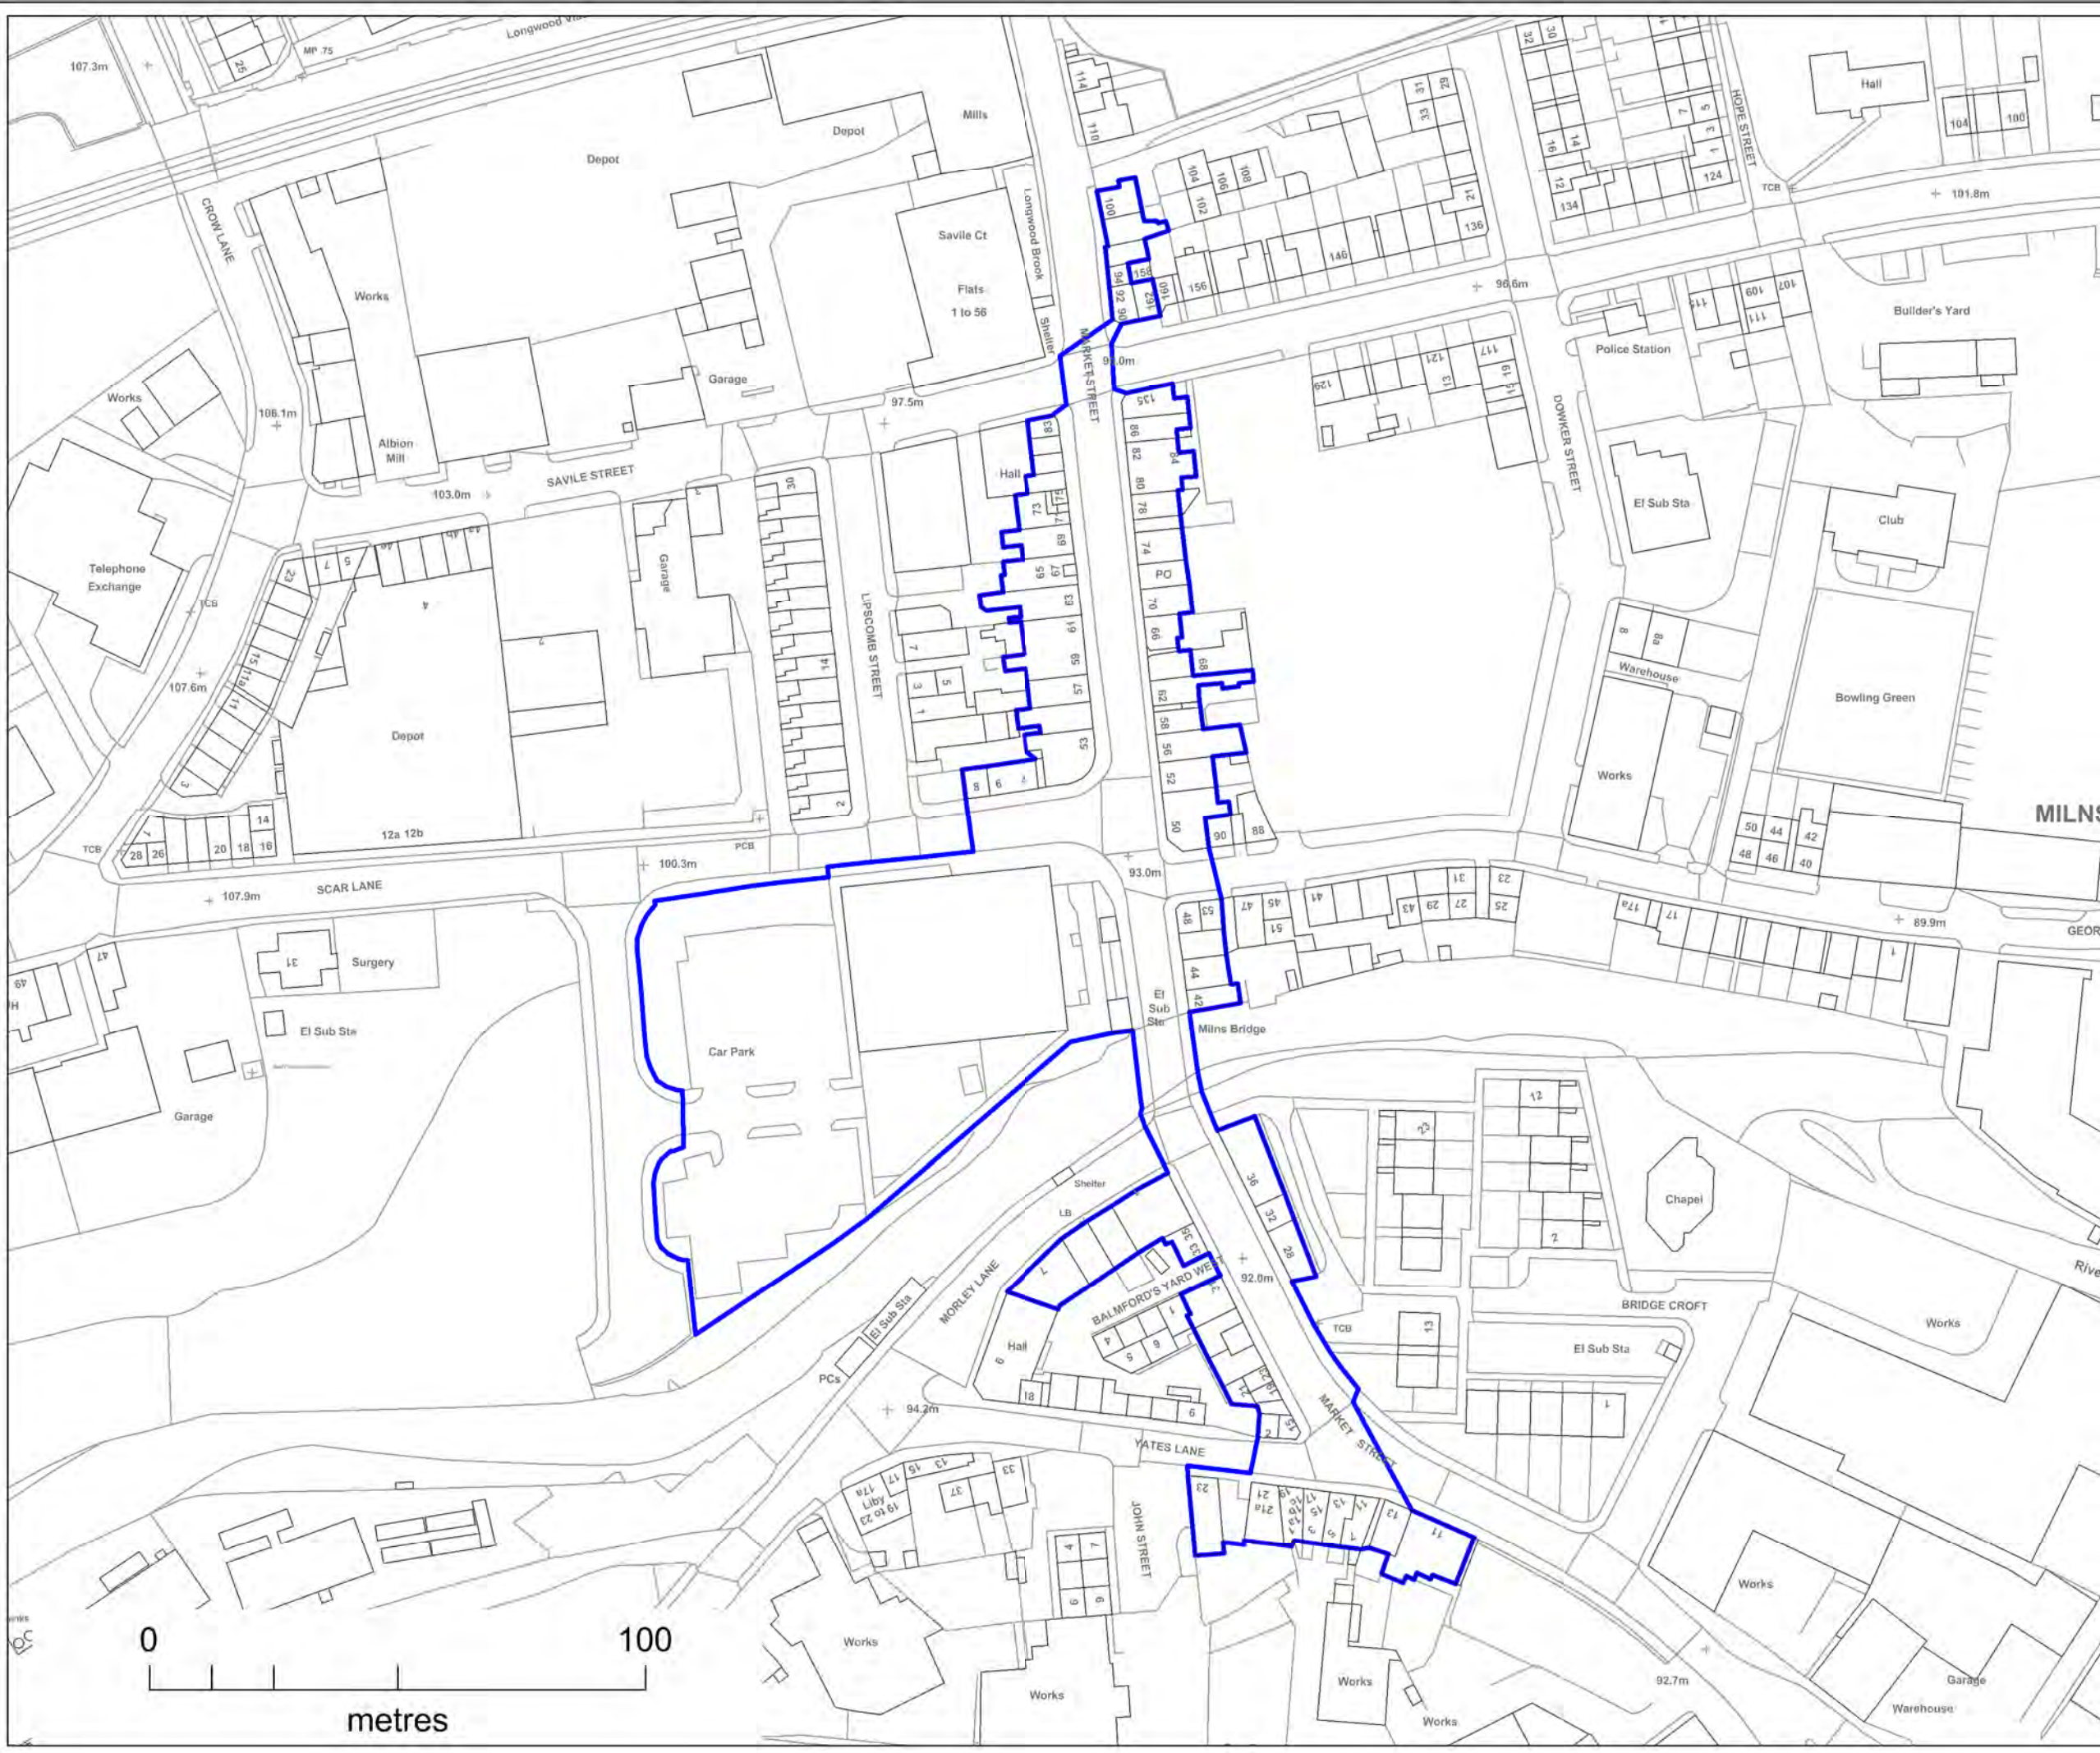

DCB 8

Marsh

District Centre Map

Key

District Centre Boundary

© Crown Copyright and database right 2015. Ordnance Survey 100019241

Map scale: 1:1250 @A3

DCB 9

District Centre Map

Key

District Centre Boundary

© Crown Copyright and database right
2015. Ordnance Survey 100019241

Map scale: 1:1250 @A3

DCB 11

Mirfield

District Centre Map