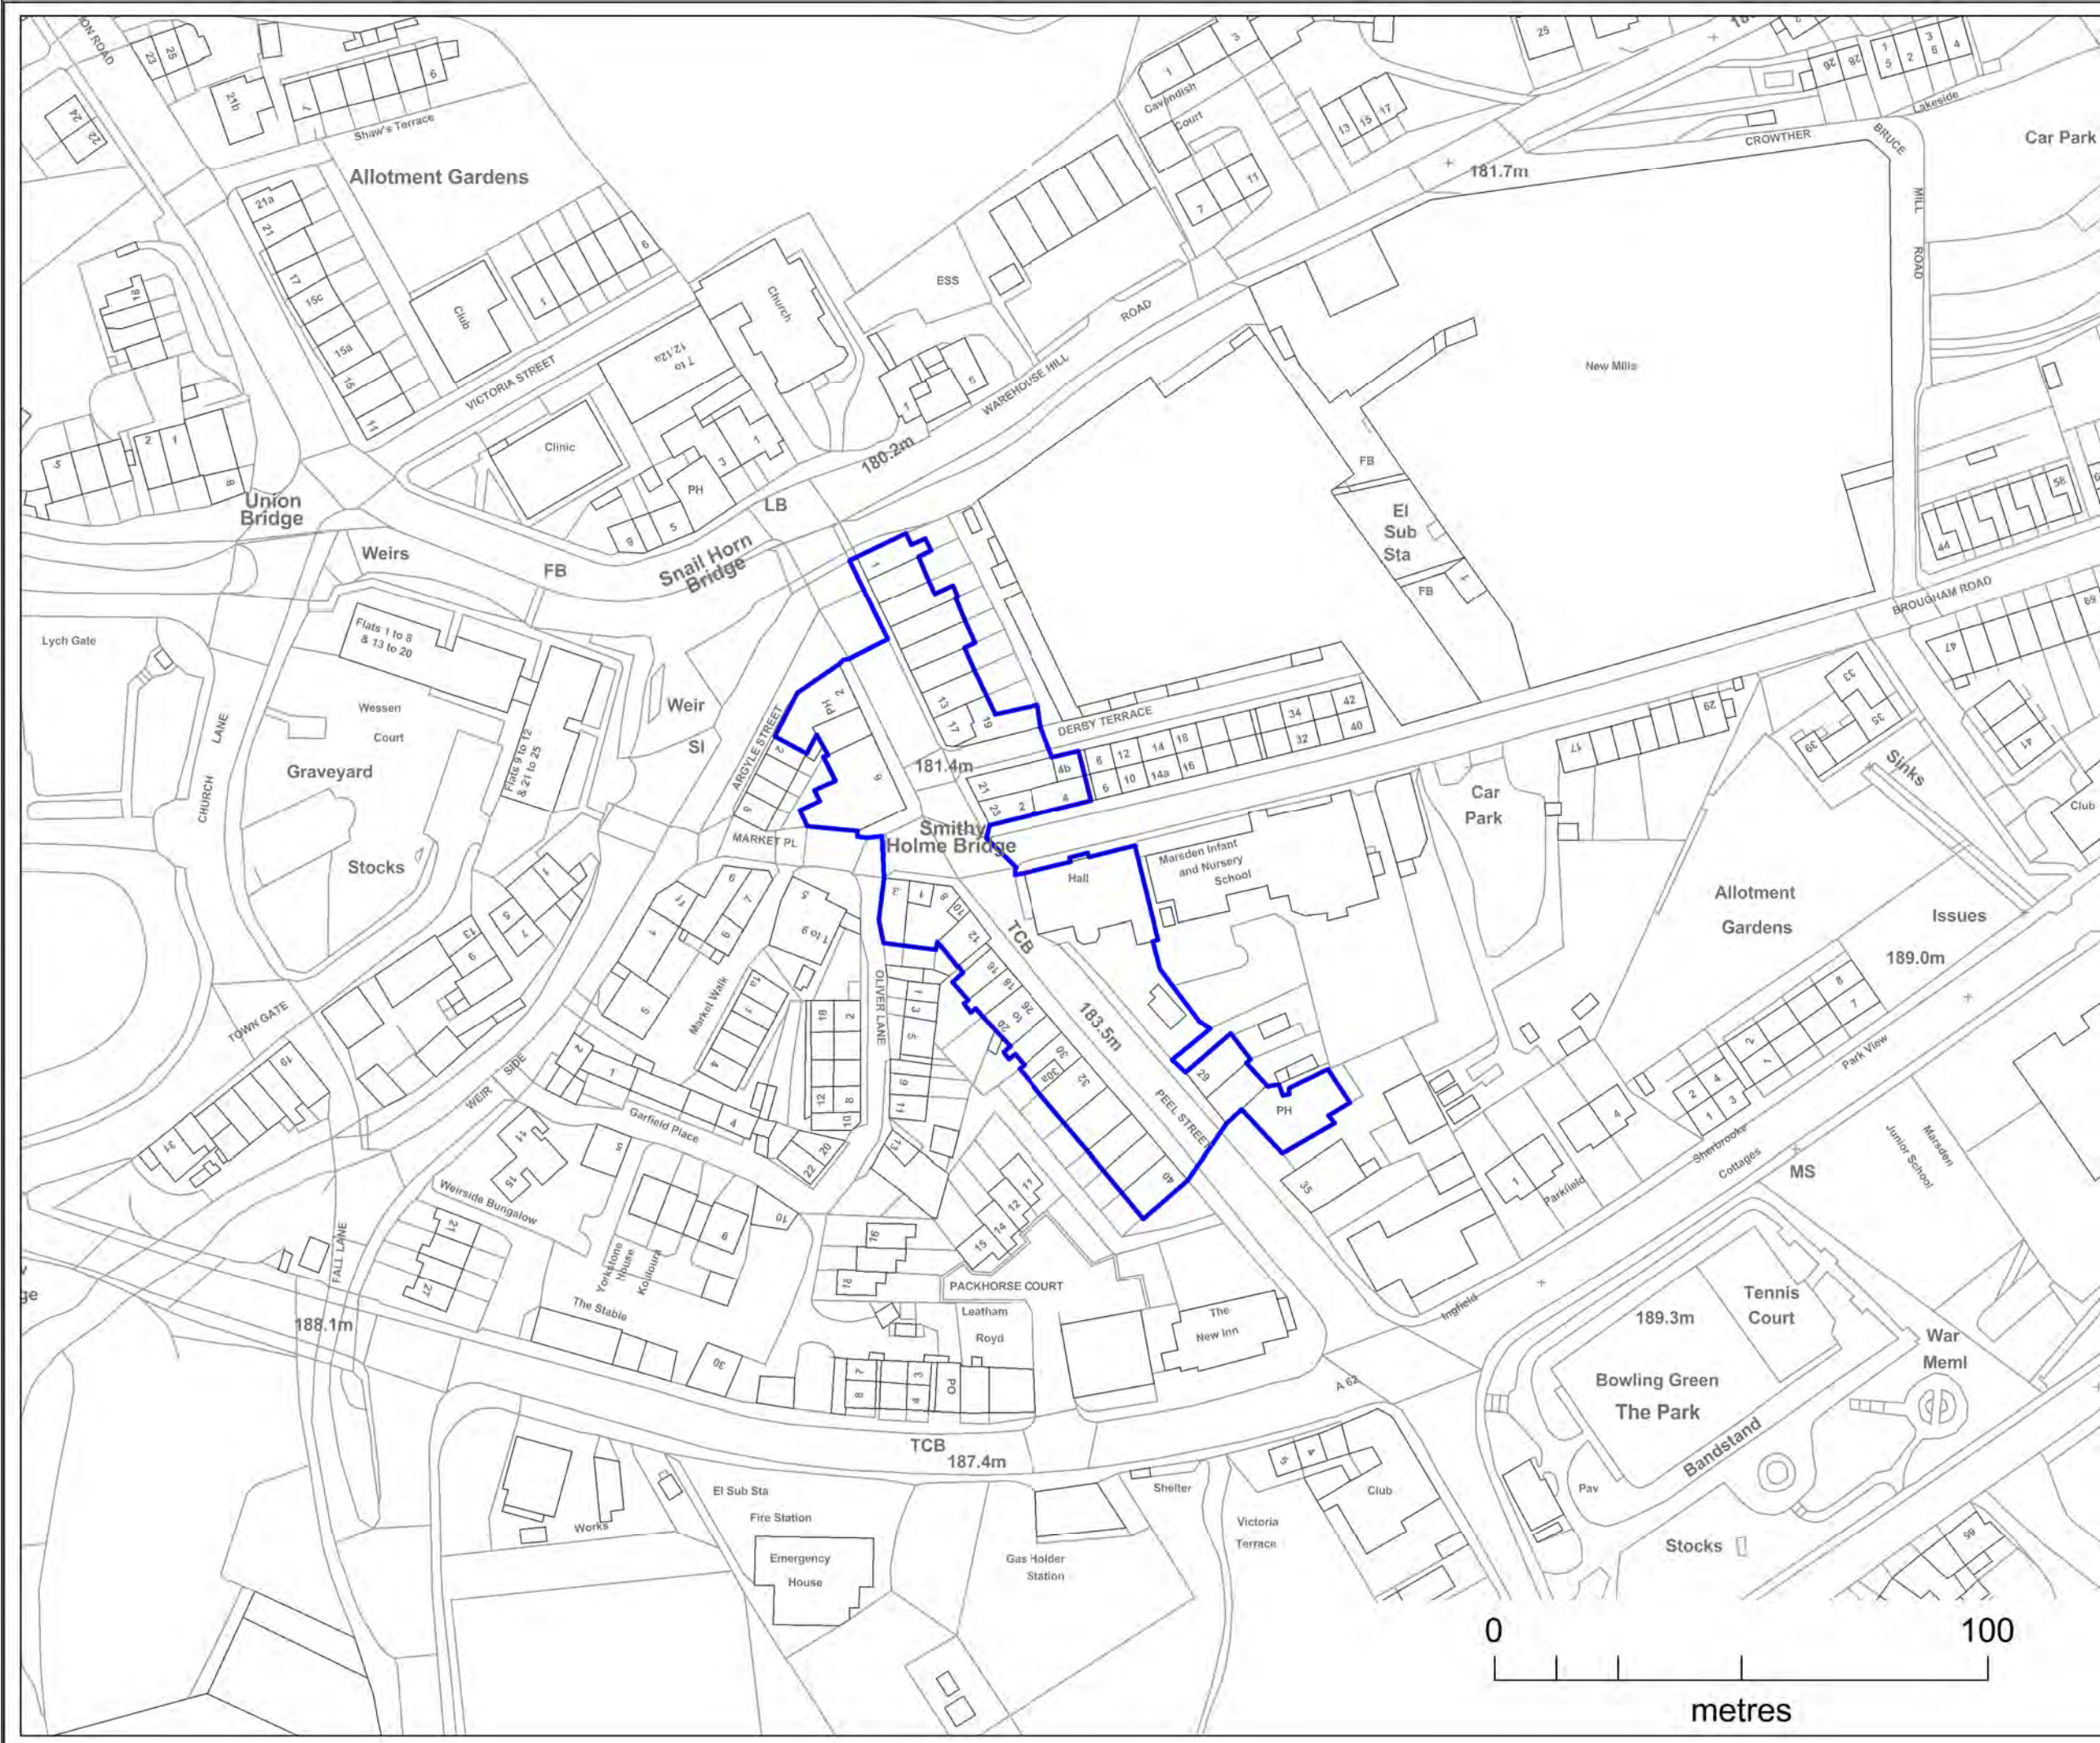

© Crown Copyright and database right
2015. Ordnance Survey 100019241

Map scale: 1:1250 @A3

DCB 6

Lindley

District Centre Map

Key

District Centre Boundary

© Crown Copyright and database right
2015. Ordnance Survey 100019241

Map scale: 1:2500 @A3

DCB 7

Marsden

District Centre Map

Key

District Centre Boundary

© Crown Copyright and database right 2015. Ordnance Survey 100019241

Map scale: 1:1250 @A3

DCB 8

Marsh

District Centre Map

Key

District Centre Boundary

© Crown Copyright and database right 2015. Ordnance Survey 100019241

Map scale: 1:1250 @A3

DCB 9