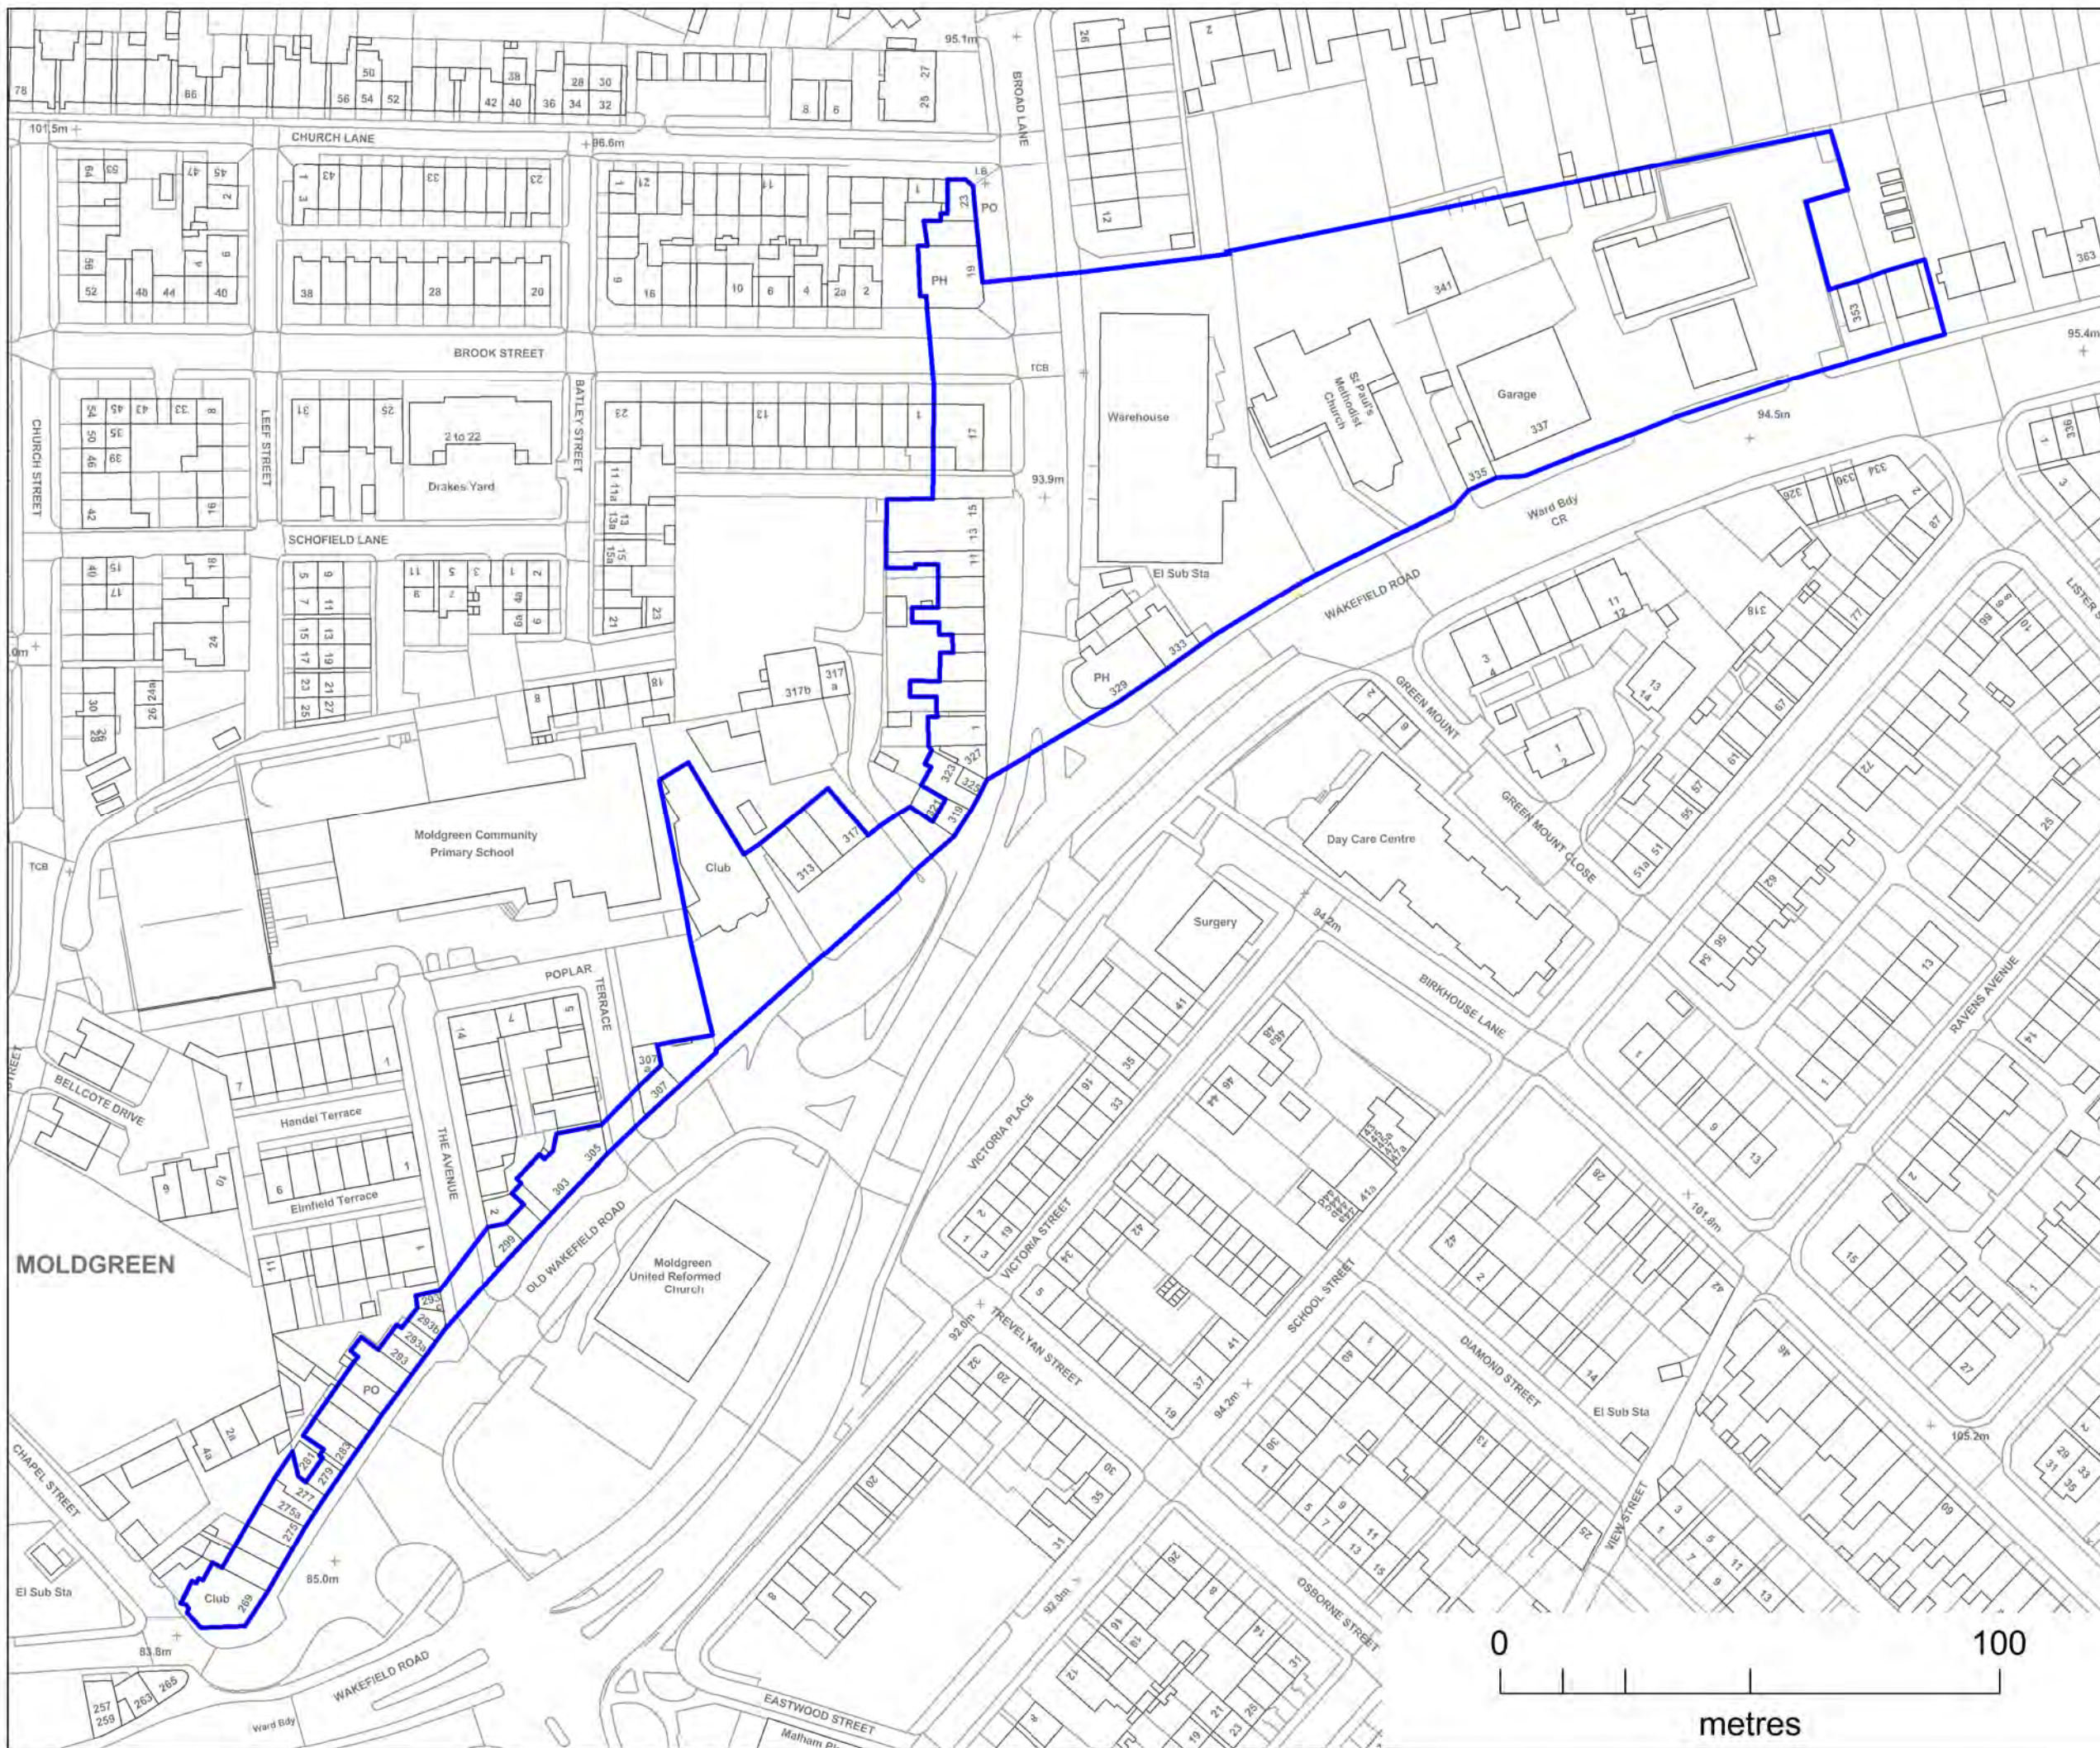

District Centre Map

Key

District Centre Boundary

© Crown Copyright and database right
2015. Ordnance Survey 100019241

Map scale: 1:1250 @A3

DCB 11

Mirfield

District Centre Map

Key

District Centre Boundary

© Crown Copyright and database right
2015. Ordnance Survey 100019241

Map scale: 1:1750 @A3

DCB 12

Moldgreen

District Centre Map

Key

District Centre Boundary

© Crown Copyright and database right 2015. Ordnance Survey 100019241

Map scale: 1:1250 @A3

DCB 13

Ravensthorpe

District Centre Map

Key

District Centre Boundary