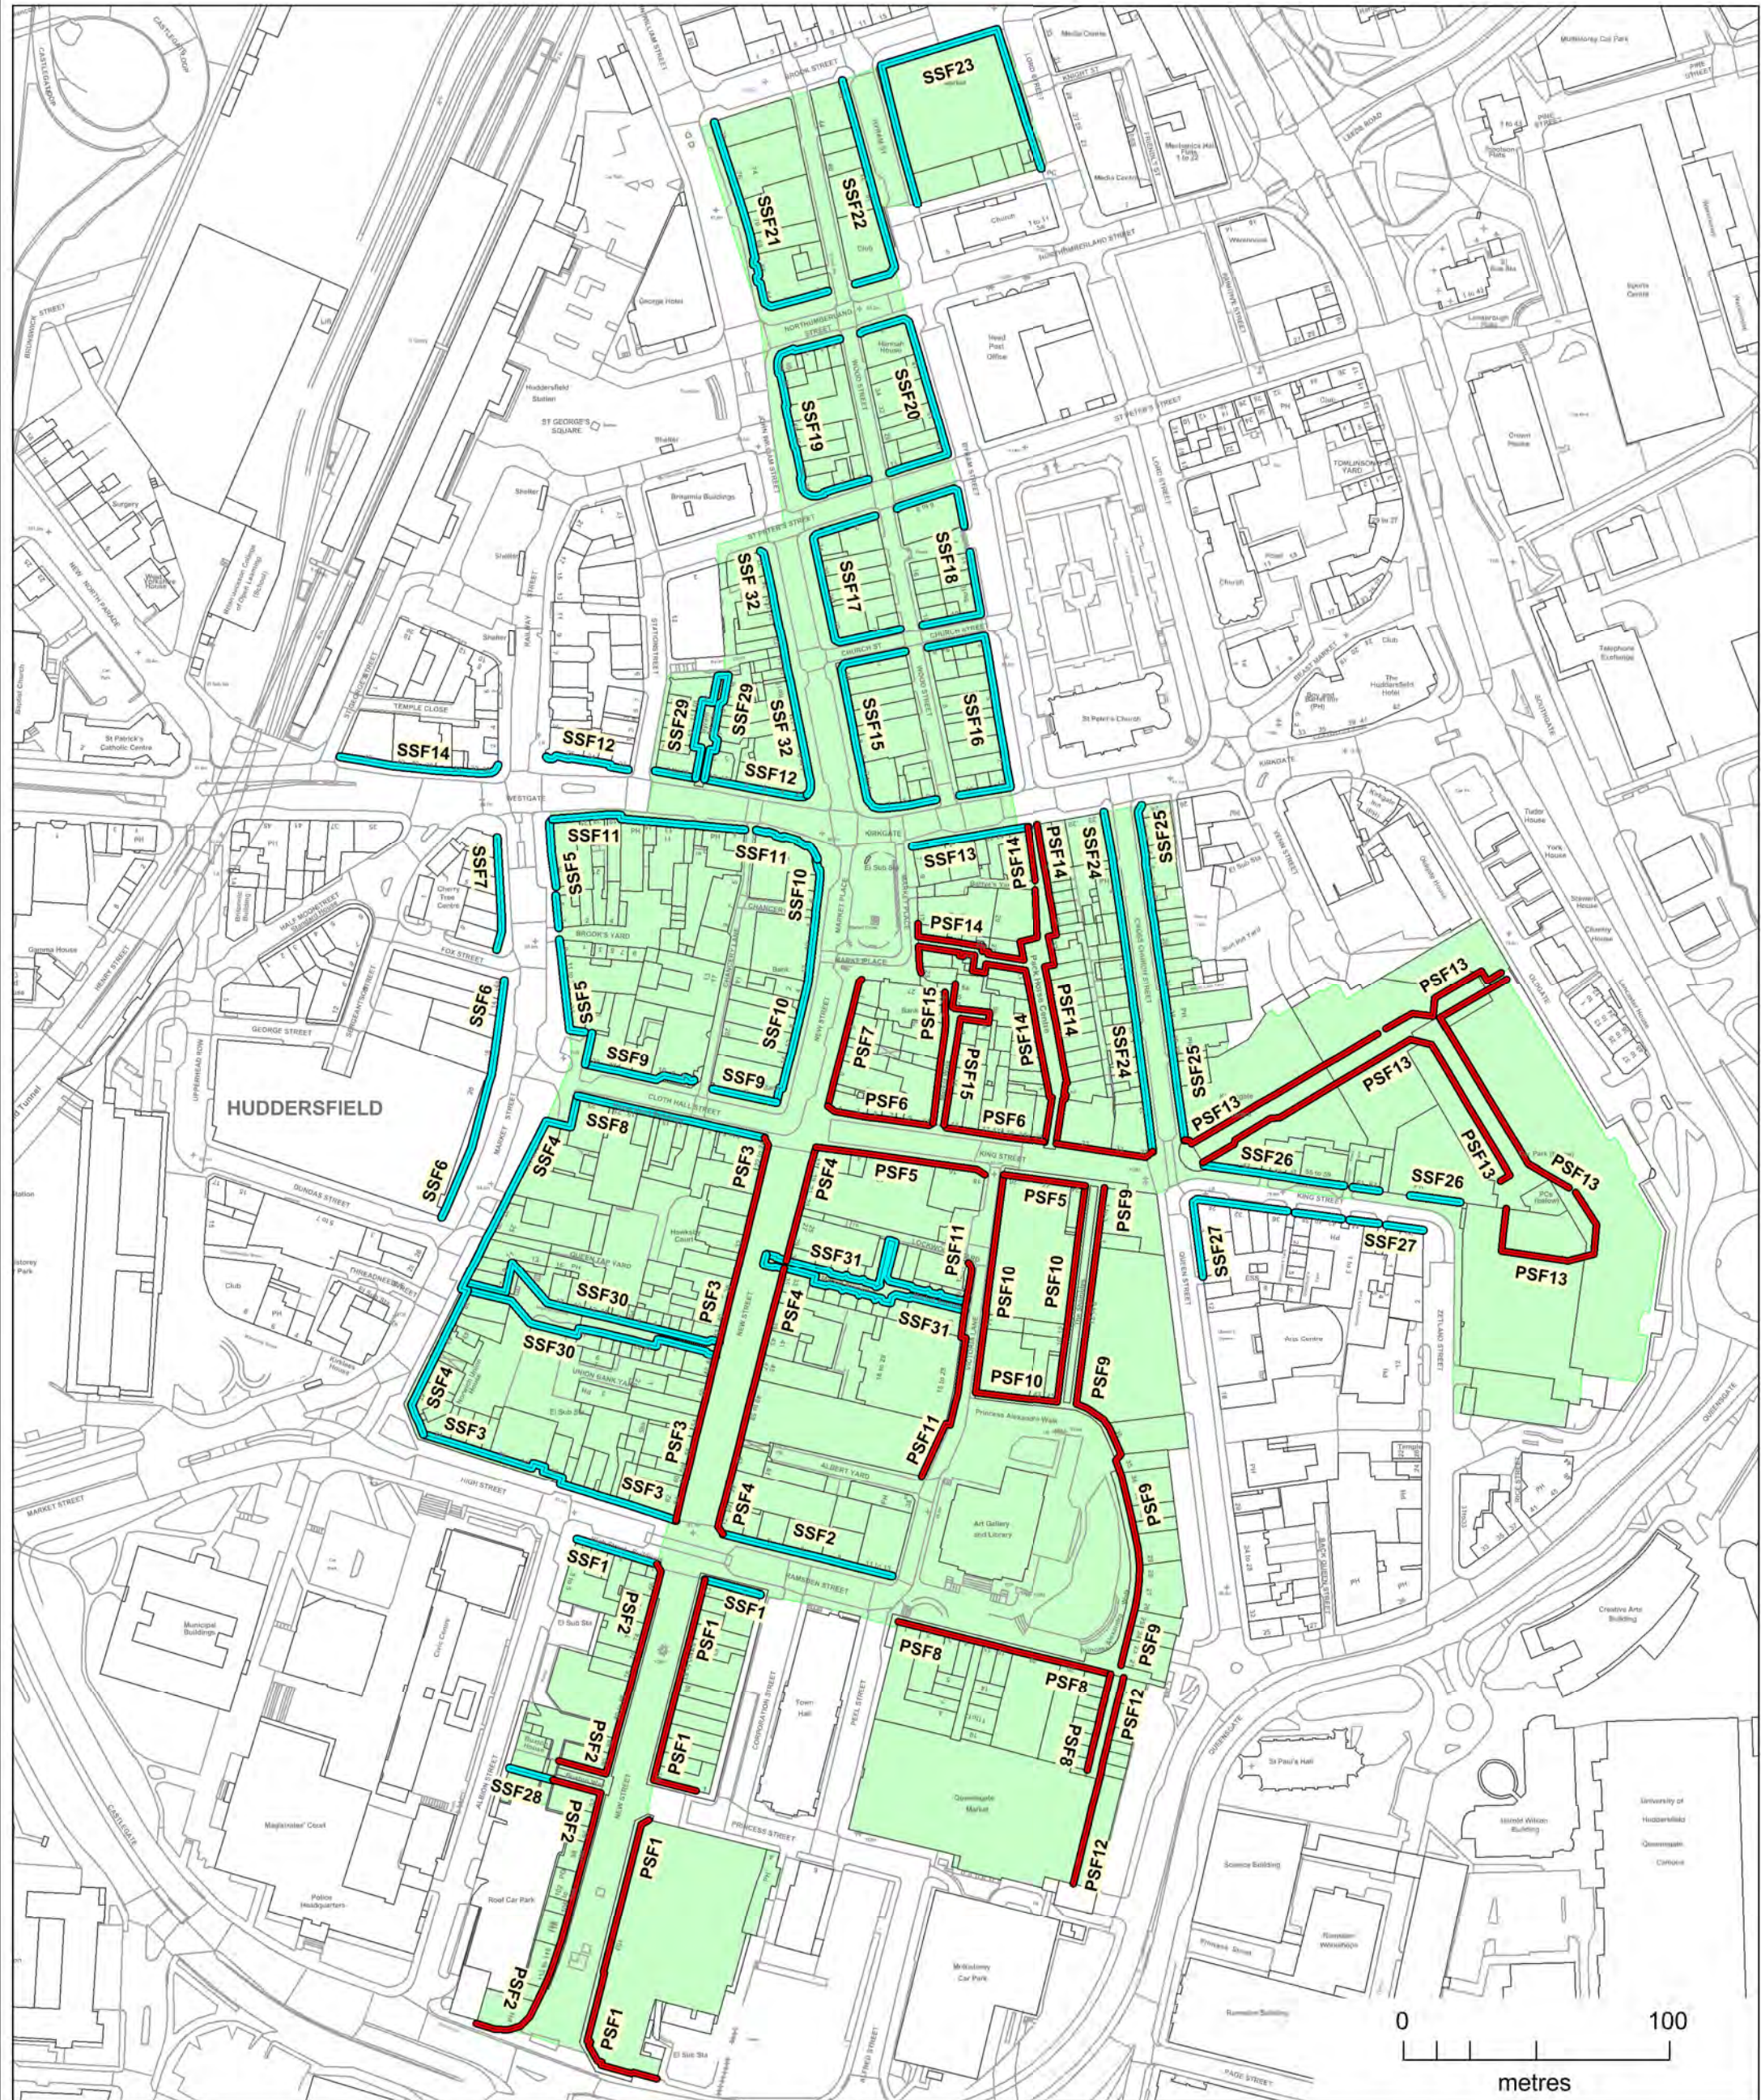

Boundary and Primary Shopping Area

Key

— Principal Town Centre Boundary

Primary Shopping Area

Primary Shopping Area, Primary and Secondary Shopping Frontages

Key

Primary Shopping Area

Primary Shopping Frontage

Secondary Shopping Frontage

Key

Principal Town Centre Boundary

Primary Shopping Area Boundary

Primary Shopping Frontage

Secondary Shopping Frontage

© Crown Copyright and database right 2015. Ordnance Survey 100019241

Map scale: 1:2100 @A3

Key

- Town Centre Boundary
- Primary Shopping Area Boundary
- Primary Shopping Frontage
- Secondary Shopping Frontage

Key

Town Centre Boundary

Primary Shopping Area Boundary

Primary Shopping Frontage

Secondary Shopping Frontage

© Crown Copyright and database right
2015. Ordnance Survey 100019241

Map scale: 1:2000 @A3

Key

Town Centre Boundary

Primary Shopping Area Boundary

Primary Shopping Frontage

Secondary Shopping Frontage