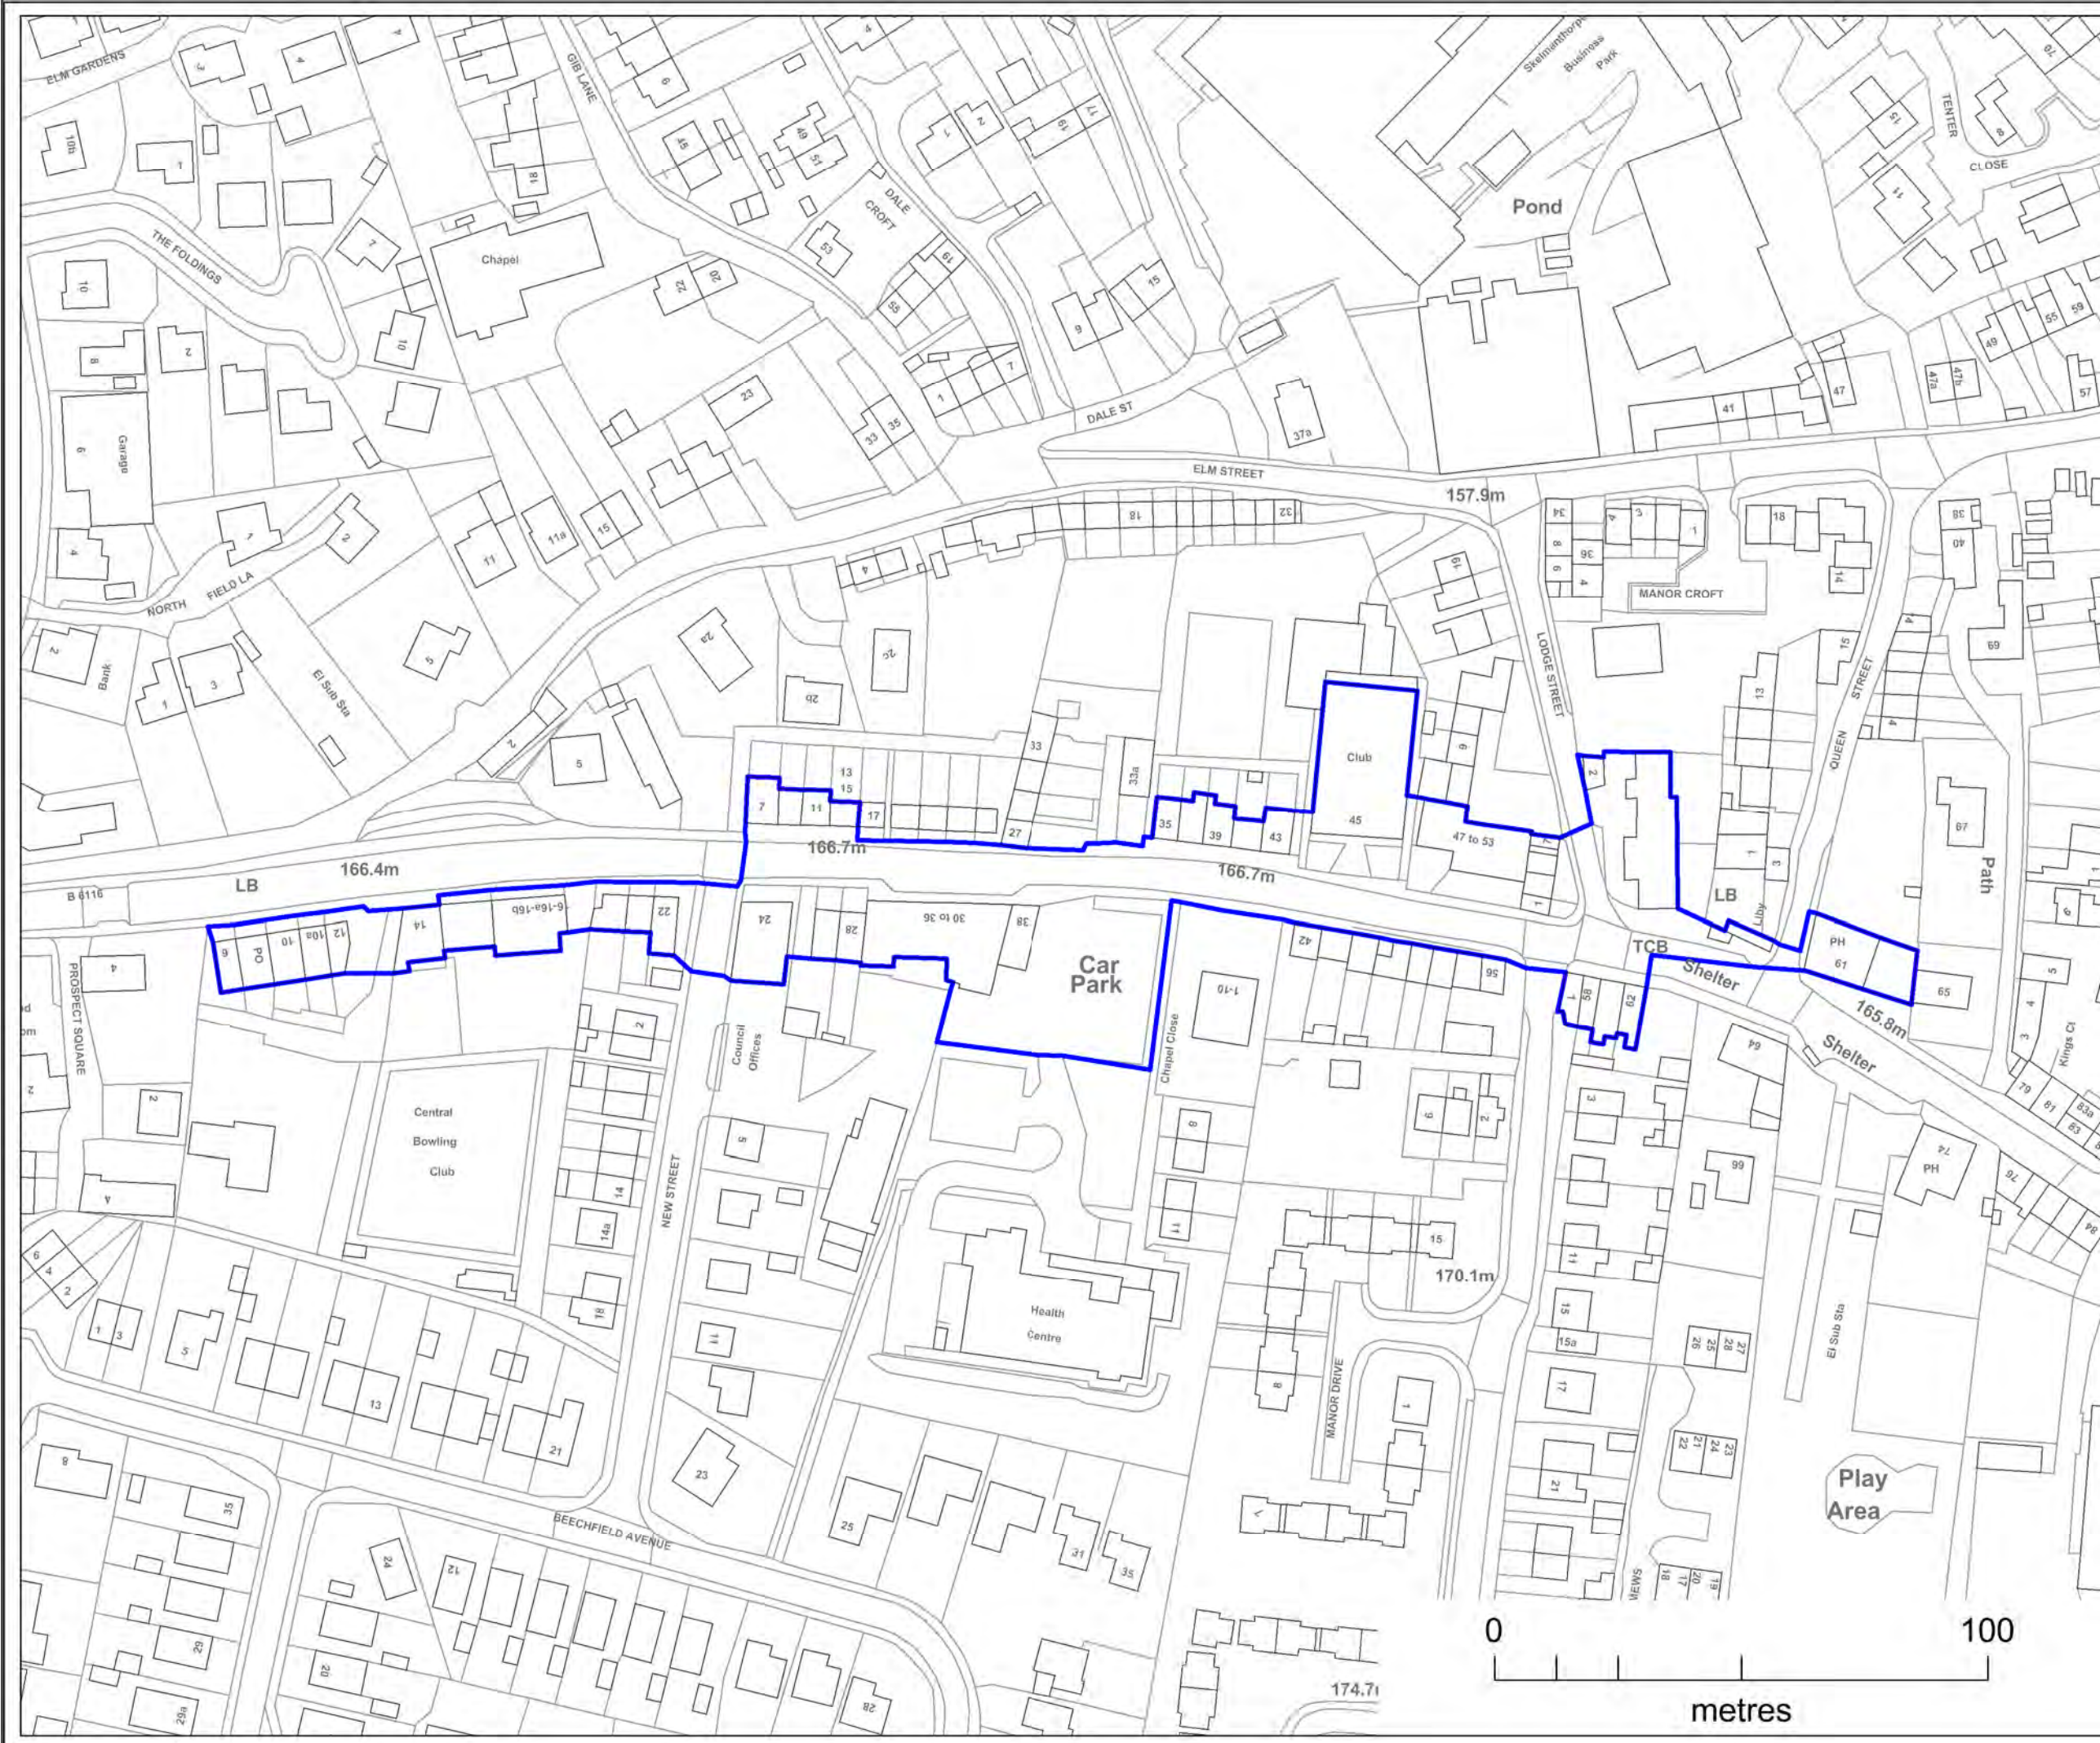

District Centre Boundary

© Crown Copyright and database right 2015. Ordnance Survey 100019241

Map scale: 1:1250 @A3

DCB 13

Ravensthorpe

District Centre Map

Key

District Centre Boundary

© Crown Copyright and database right
2015. Ordnance Survey 100019241

Map scale: 1:2000 @A3

DCB 14

Skelmanthorpe

District Centre Map

Key

District Centre Boundary

© Crown Copyright and database right 2015. Ordnance Survey 100019241

Map scale: 1:1250 @A3

DCB 15

Slaithwaite

District Centre Map

Key

District Centre Boundary

© Crown Copyright and database right 2015. Ordnance Survey 100019241

Map scale: 1:1500 @A3