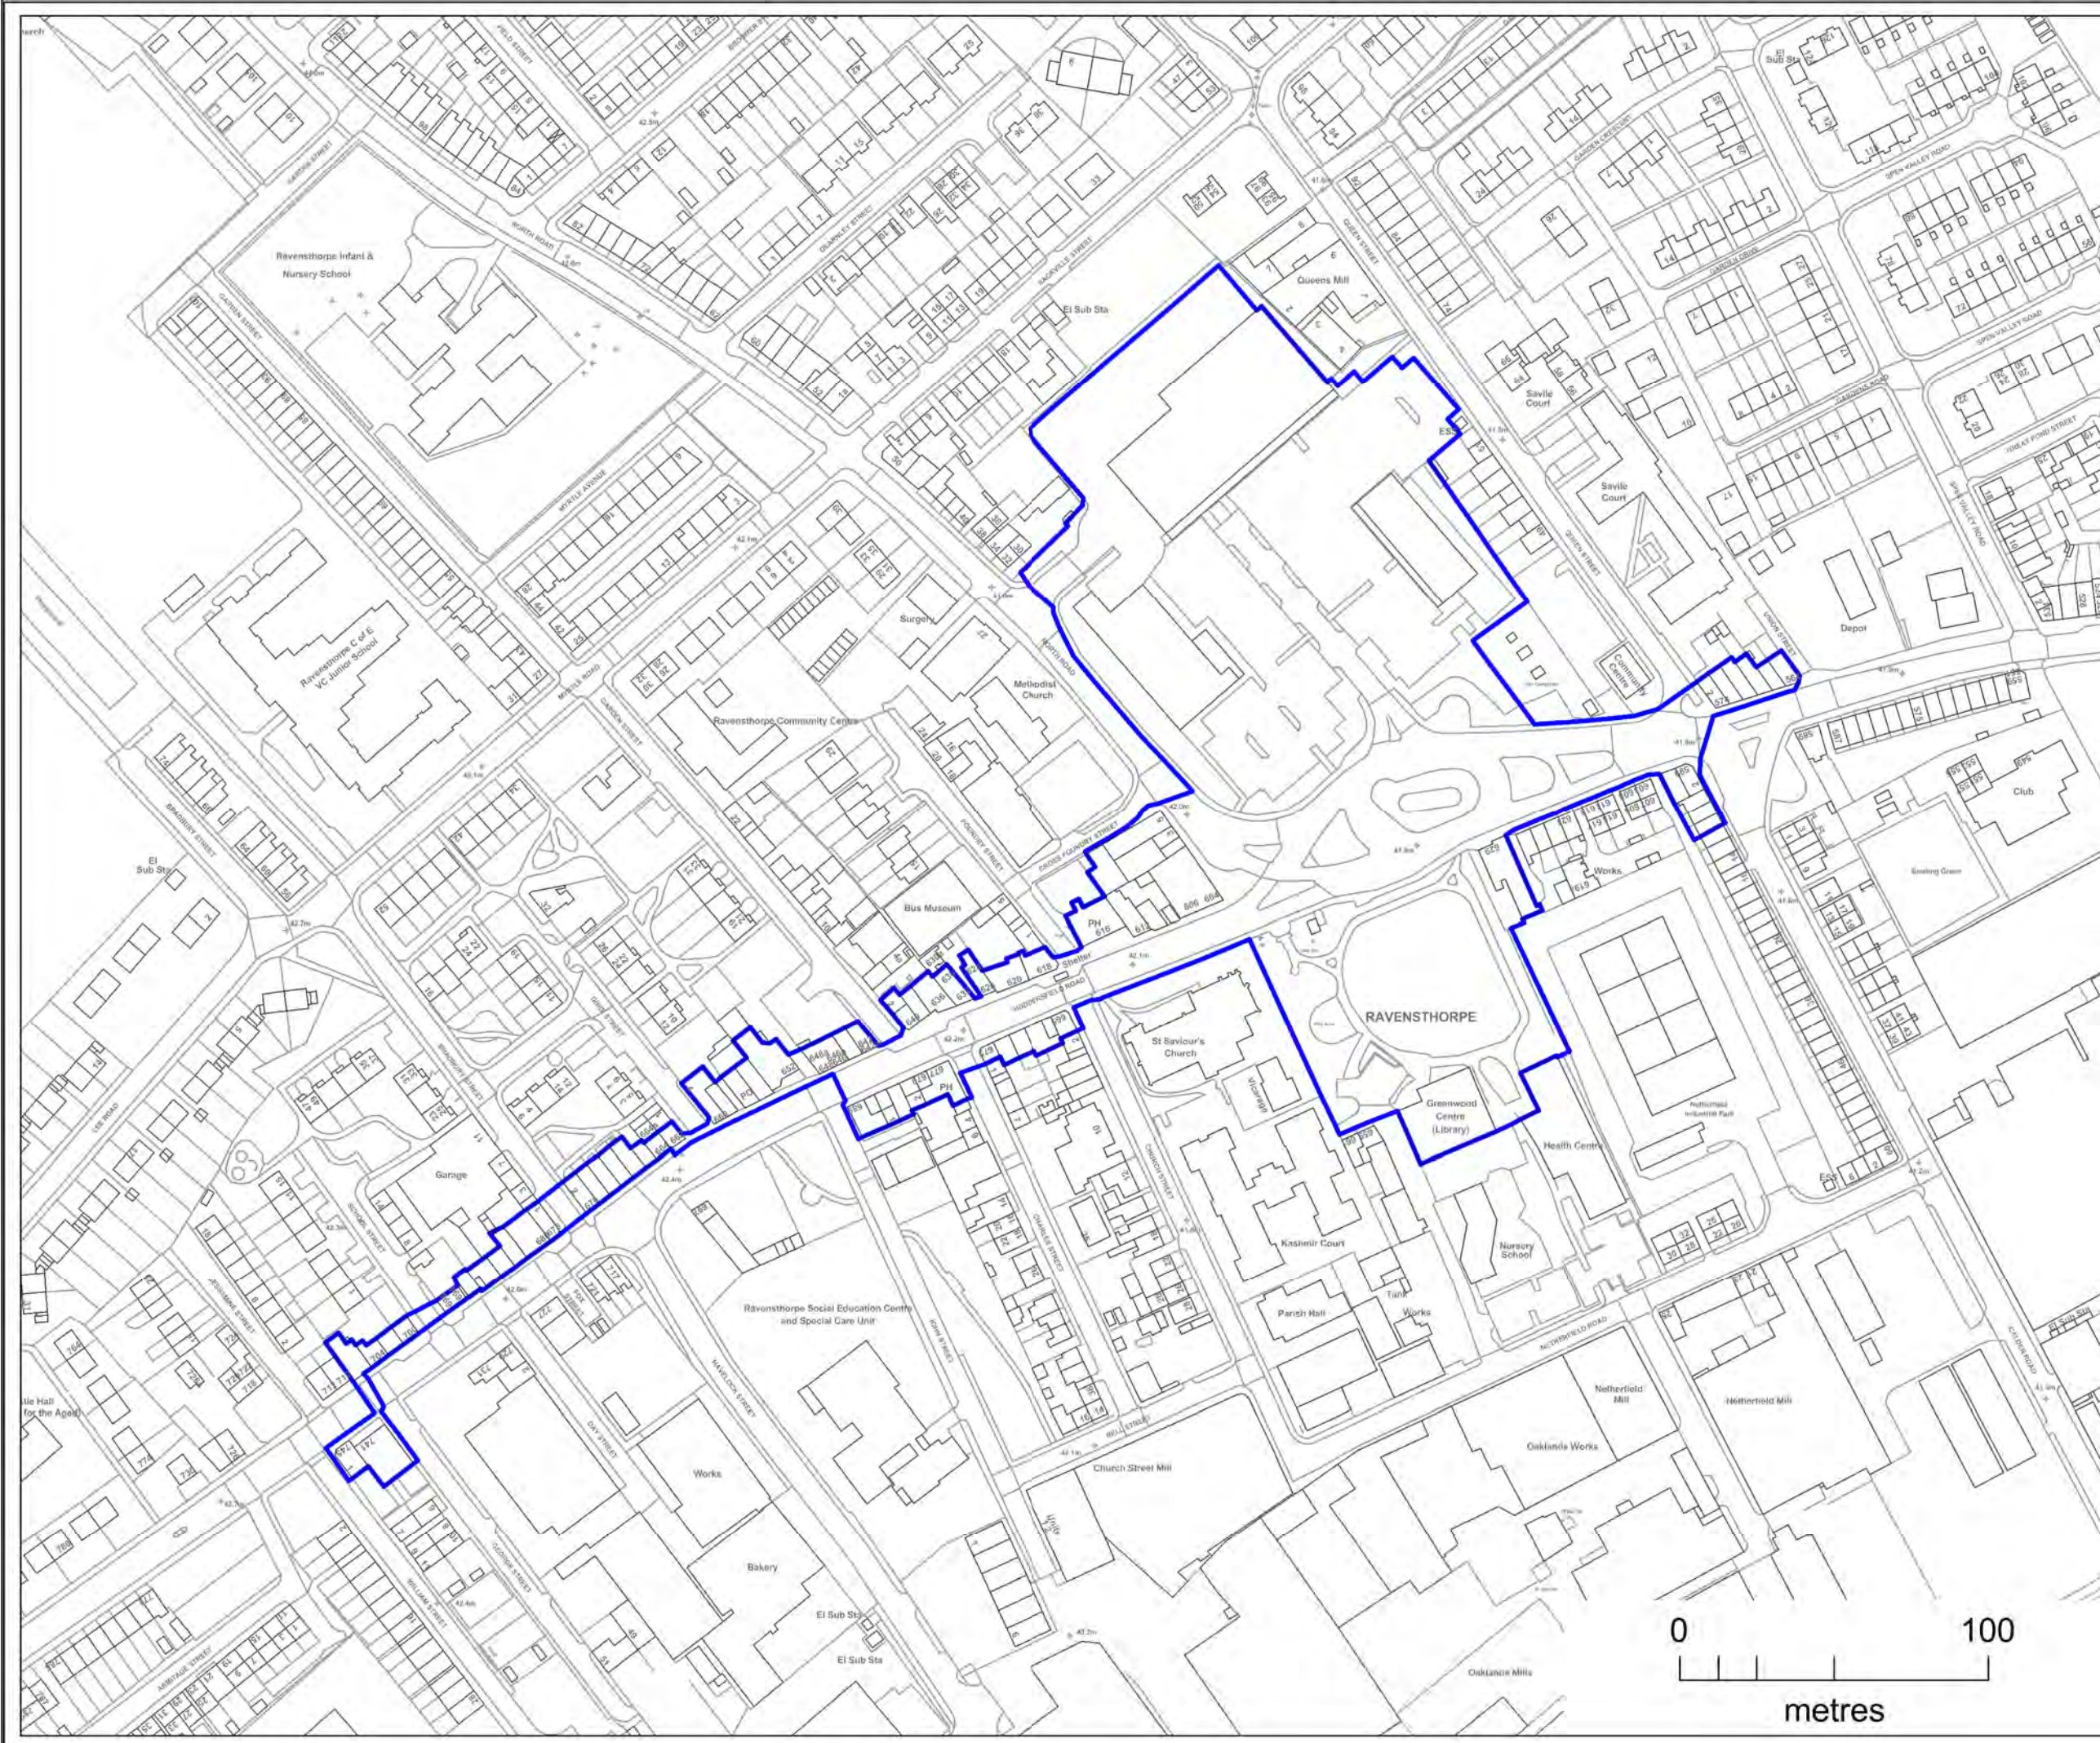

Key

District Centre Boundary

© Crown Copyright and database right
2015. Ordnance Survey 100019241

Map scale: 1:1750 @A3

DCB 12

Moldgreen

District Centre Map

Key

District Centre Boundary

© Crown Copyright and database right 2015. Ordnance Survey 100019241

Map scale: 1:1250 @A3

DCB 13

Ravensthorpe

District Centre Map

Key

District Centre Boundary

© Crown Copyright and database right
2015. Ordnance Survey 100019241

Map scale: 1:2000 @A3

DCB 14

Skelmanthorpe

District Centre Map

Key

District Centre Boundary

© Crown Copyright and database right 2015. Ordnance Survey 100019241

Map scale: 1:1250 @A3

DCB 15

Slaithwaite

District Centre Map

Key

District Centre Boundary

© Crown Copyright and database right 2015. Ordnance Survey 100019241

Map scale: 1:1500 @A3