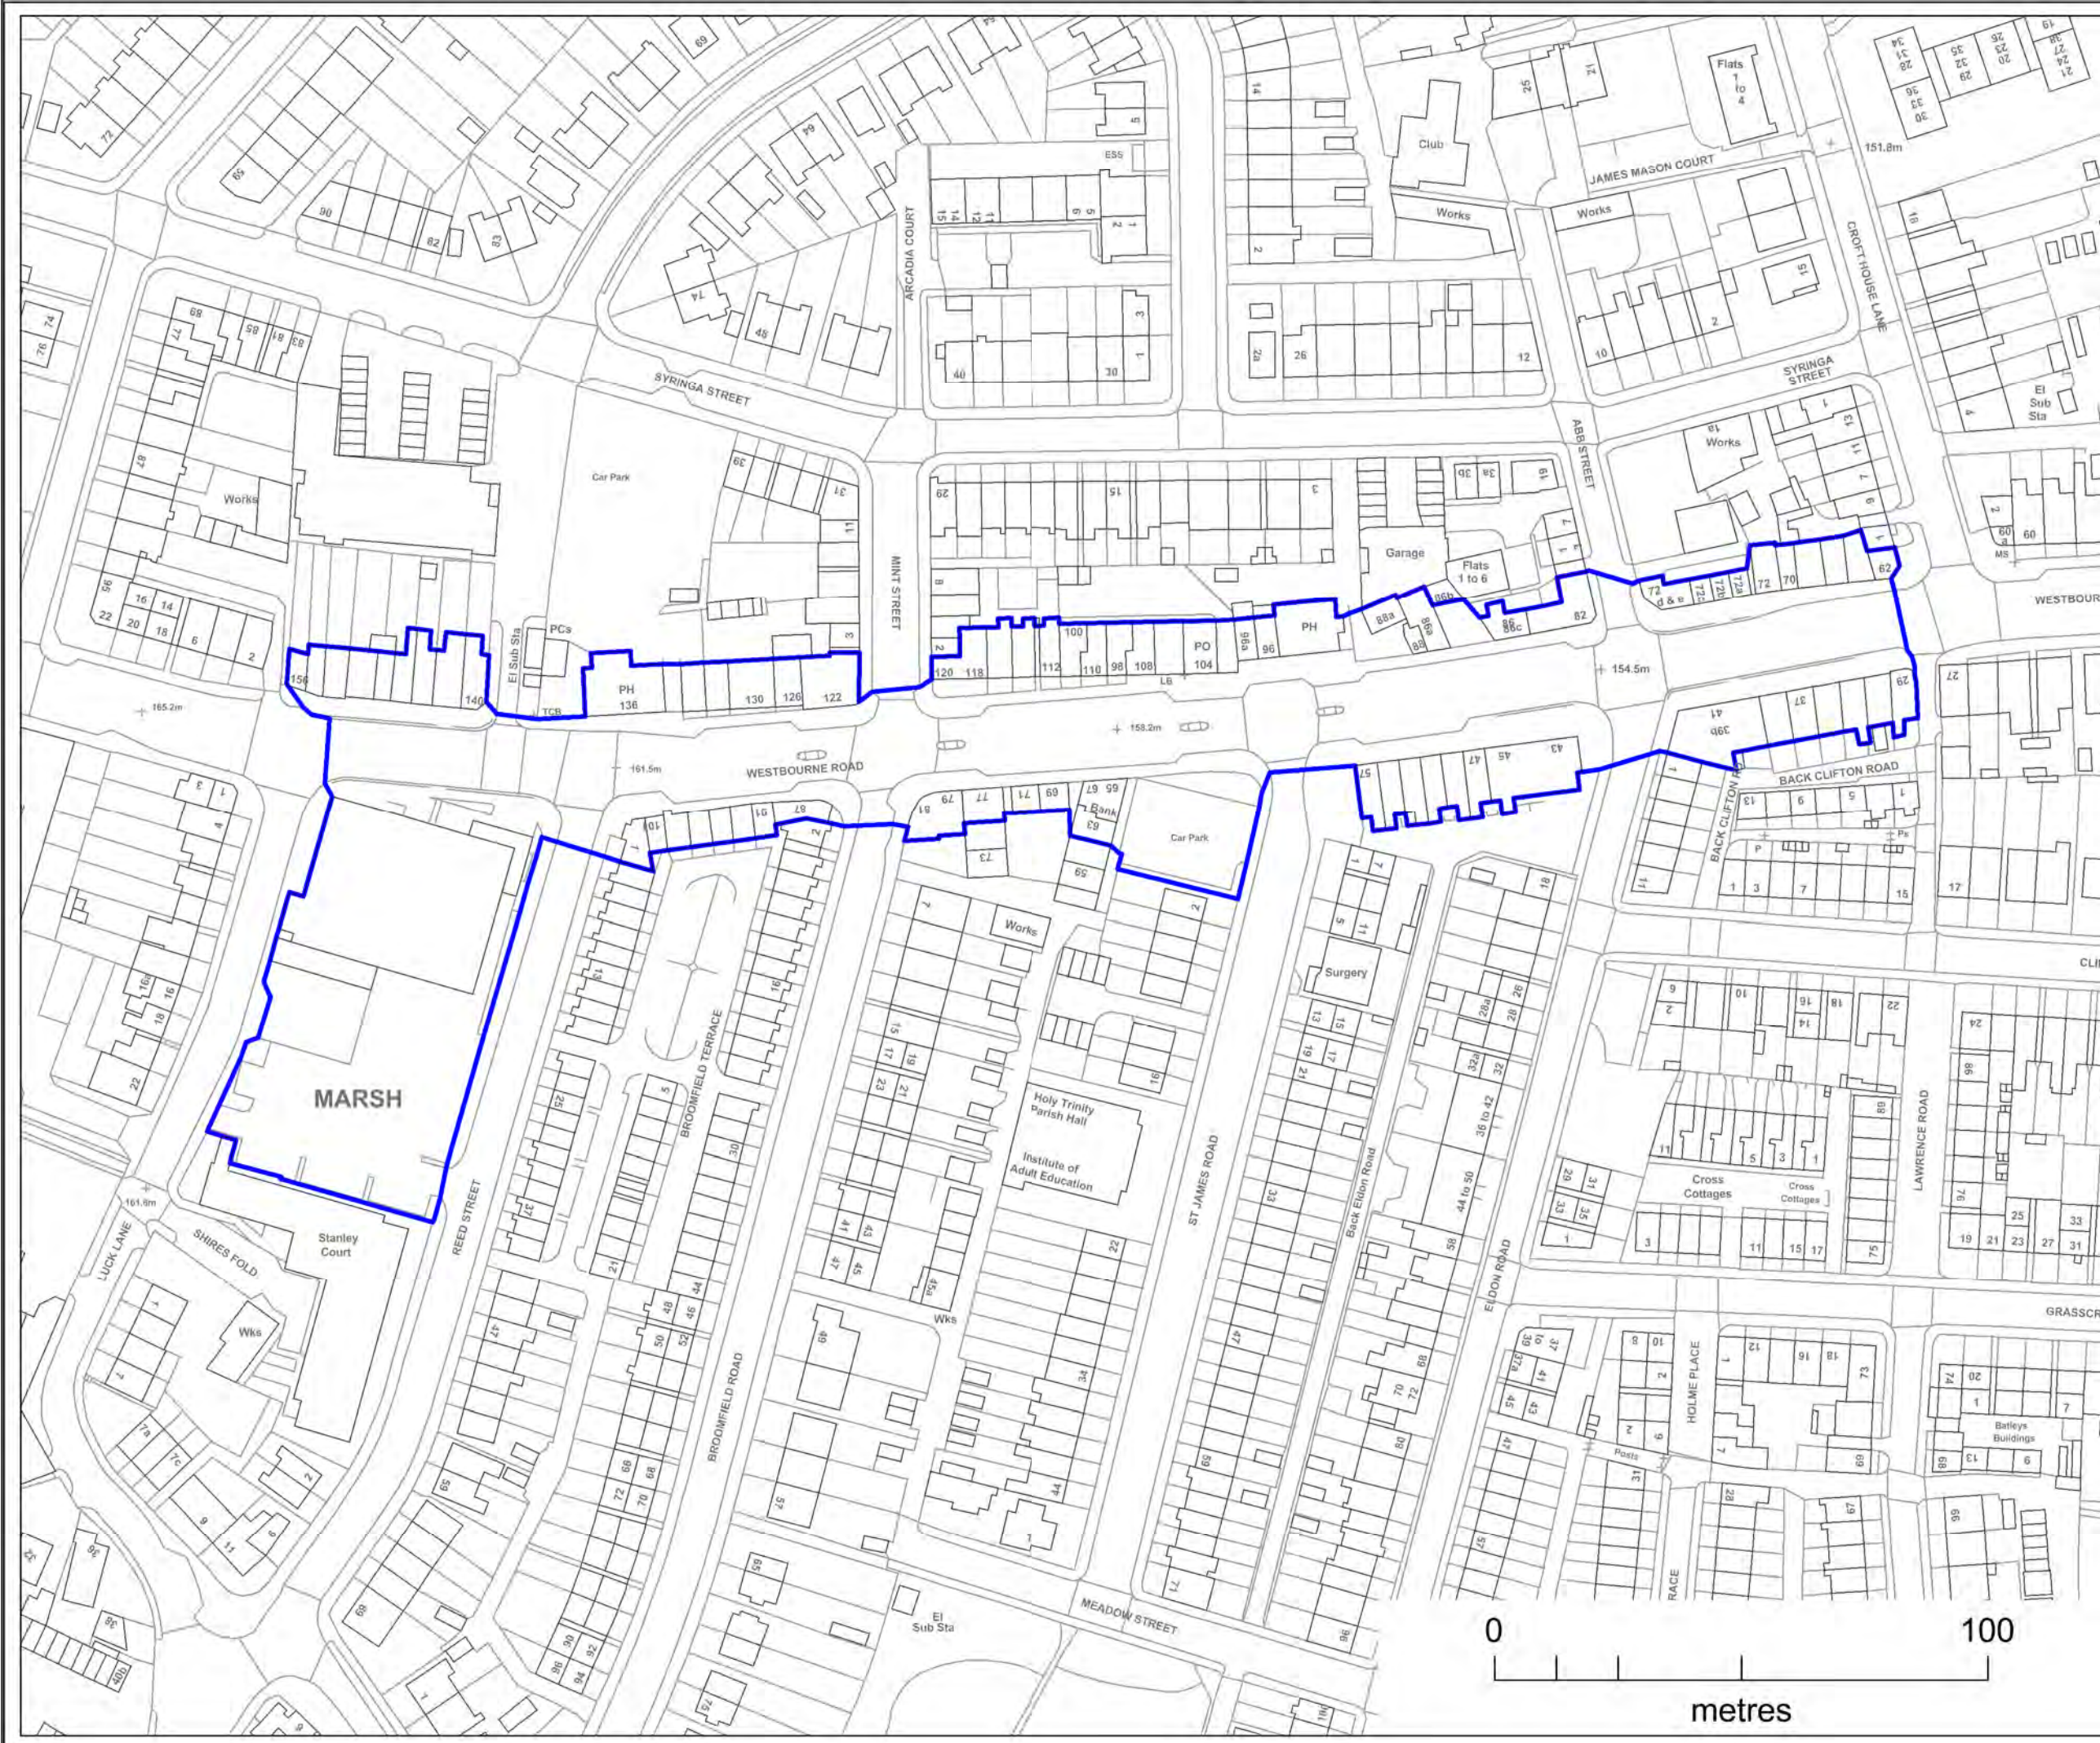

© Crown Copyright and database right
2015. Ordnance Survey 100019241

Map scale: 1:1250 @A3

DCB 6

Lindley

District Centre Map

Key

District Centre Boundary

© Crown Copyright and database right
2015. Ordnance Survey 100019241

Map scale: 1:2500 @A3

DCB 7

Marsden

District Centre Map

Key

District Centre Boundary

© Crown Copyright and database right 2015. Ordnance Survey 100019241

Map scale: 1:1250 @A3

DCB 8

Marsh

District Centre Map

Key

District Centre Boundary

© Crown Copyright and database right 2015. Ordnance Survey 100019241

Map scale: 1:1250 @A3

DCB 9