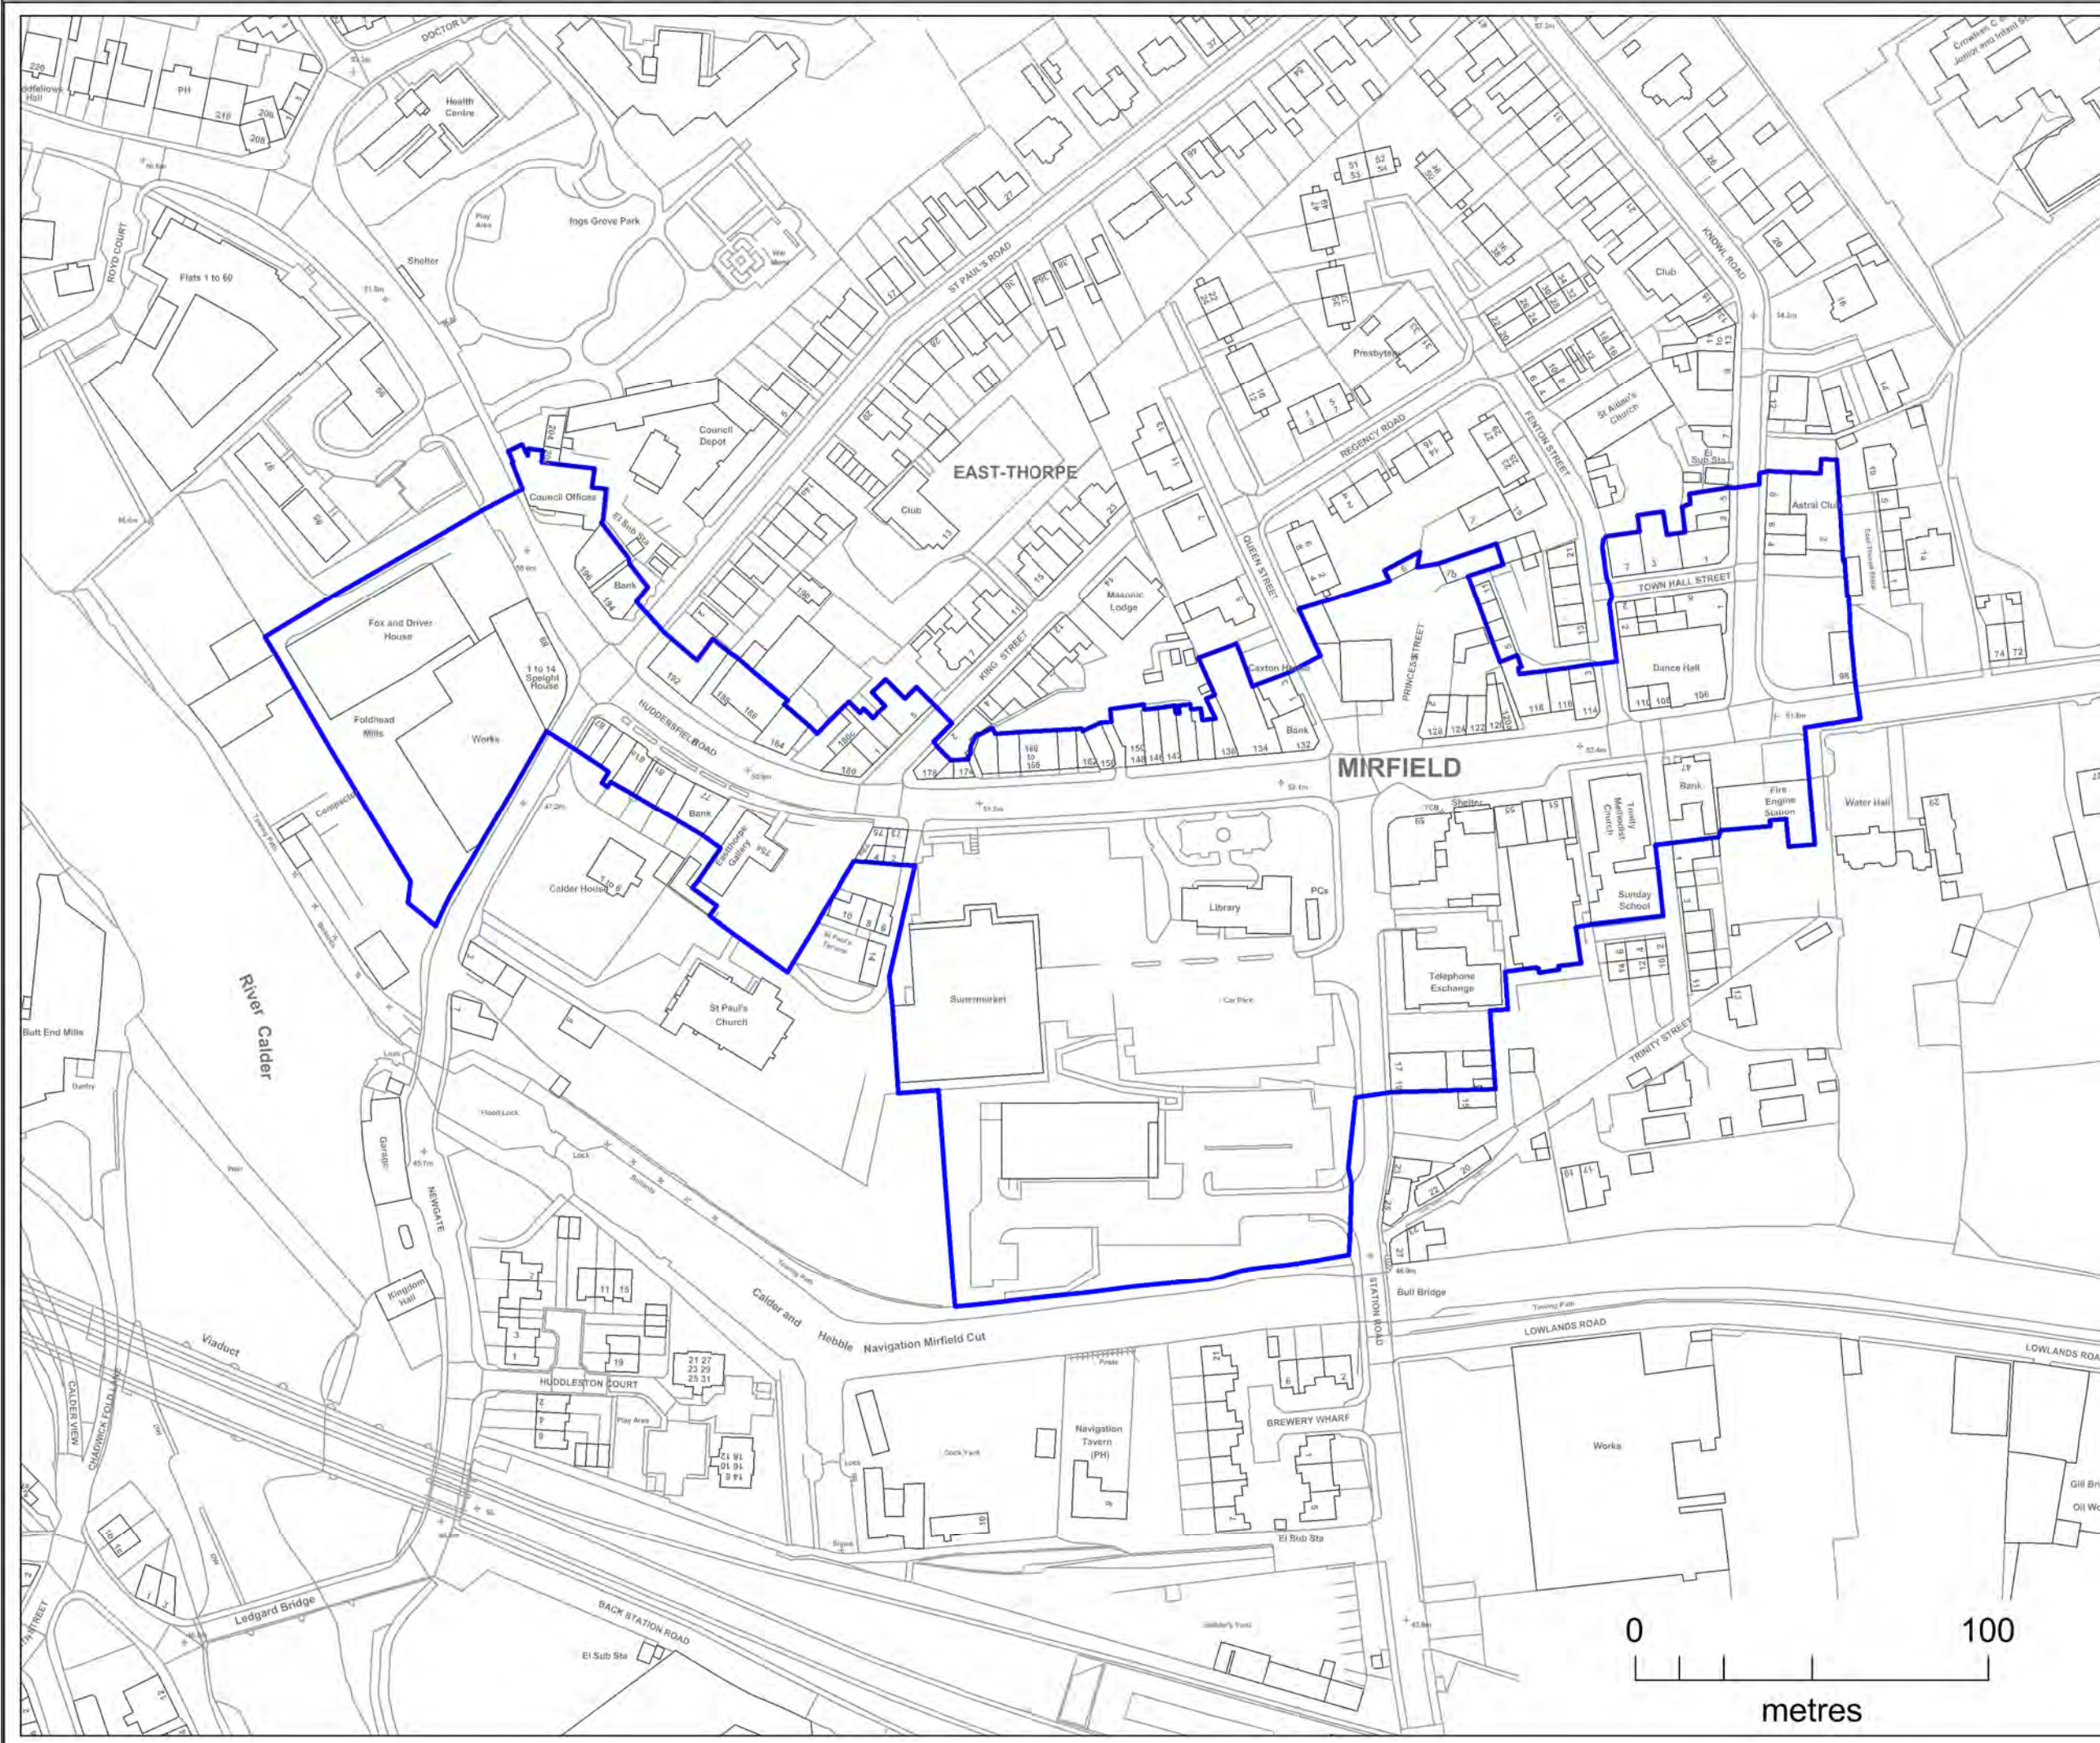

District Centre Map

Key

District Centre Boundary

© Crown Copyright and database right
2015. Ordnance Survey 100019241

Map scale: 1:1250 @A3

DCB 11

Mirfield

District Centre Map

Key

District Centre Boundary

© Crown Copyright and database right
2015. Ordnance Survey 100019241

Map scale: 1:1750 @A3

DCB 12

Moldgreen

District Centre Map

Key

District Centre Boundary

© Crown Copyright and database right 2015. Ordnance Survey 100019241

Map scale: 1:1250 @A3

DCB 13

Ravensthorpe

District Centre Map

Key

District Centre Boundary