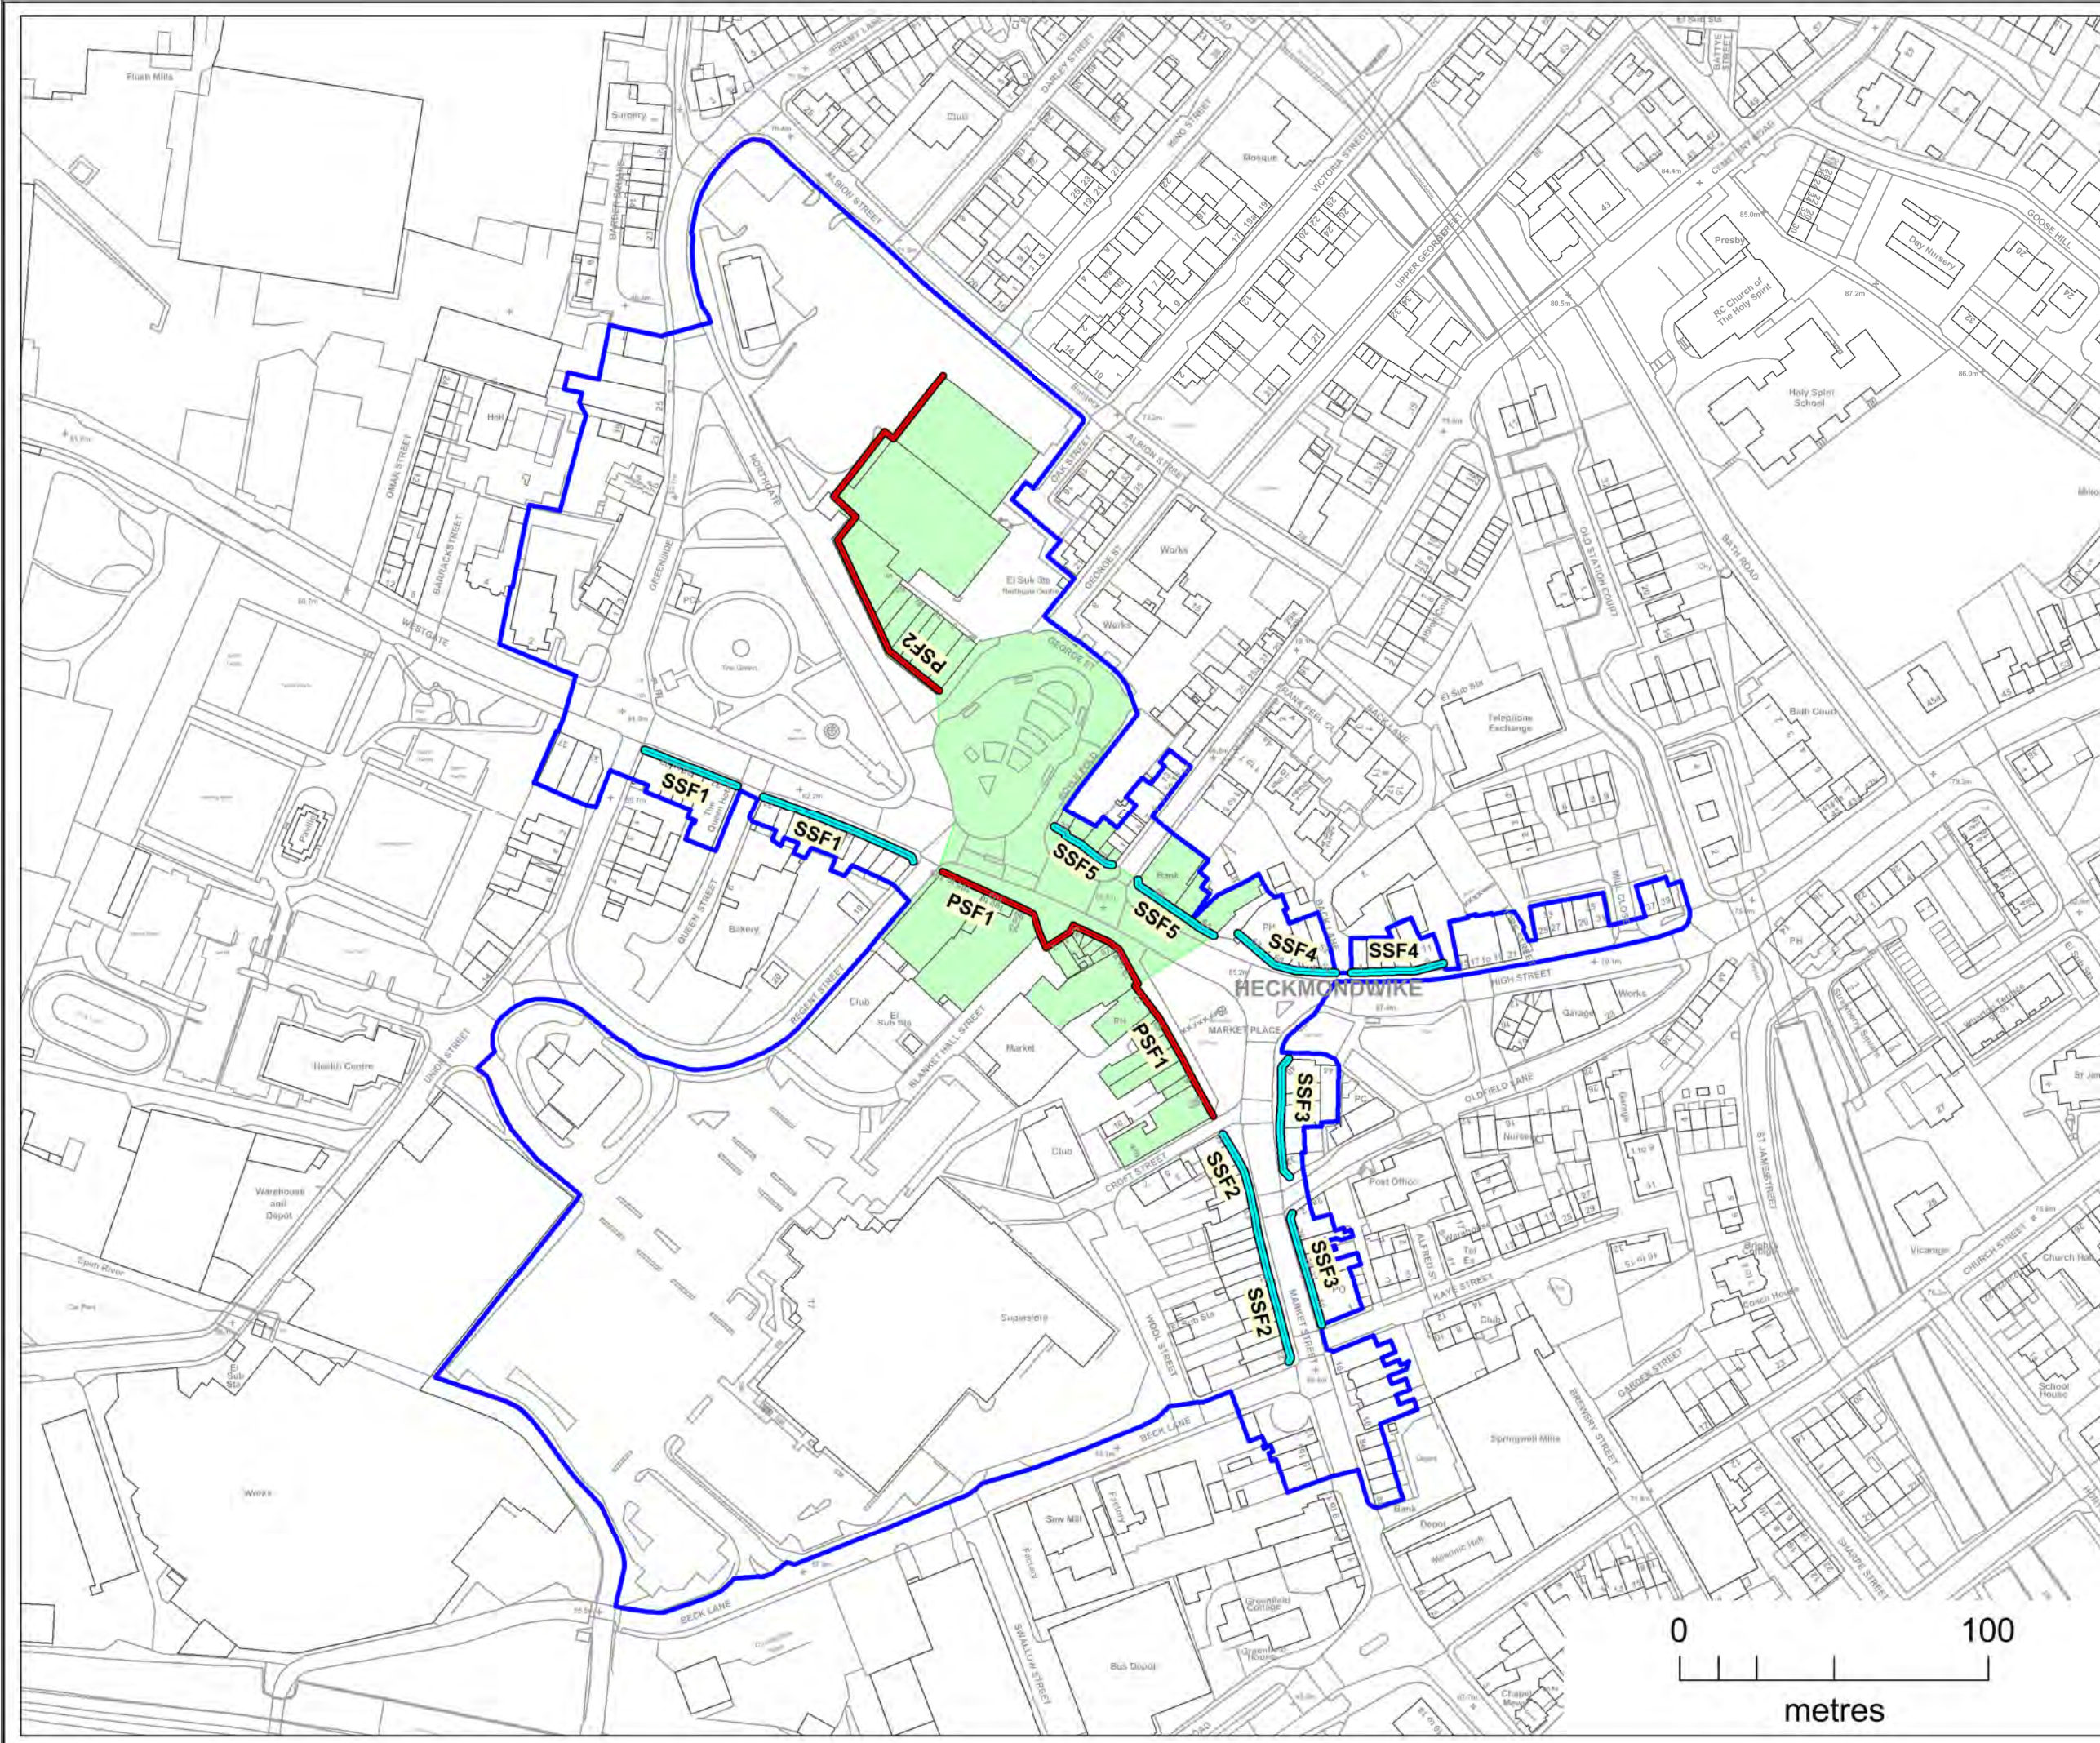

Secondary Shopping Frontage

TCB 5

Holmfirth

Town Centre Map

Key

Town Centre Boundary

Primary Shopping Area Boundary

Primary Shopping Frontage

Secondary Shopping Frontage

© Crown Copyright and database right
2015. Ordnance Survey 100019241

Map scale: 1:2000 @A3

Key

Town Centre Boundary

Primary Shopping Area Boundary

Primary Shopping Frontage

Secondary Shopping Frontage

© Crown Copyright and database right 2015. Ordnance Survey 100019241

Map scale: 1:2000 @A3

DCB 1

Almondbury

District Centre Map

Key

District Centre Boundary

ALMONDBURY

© Crown Copyright and database right
2015. Ordnance Survey 100019241

Map scale: 1:1250 @A3

DCB 2

Birstall

District Centre Map

Key

District Centre Boundary

© Crown Copyright and database right 2015. Ordnance Survey 100019241