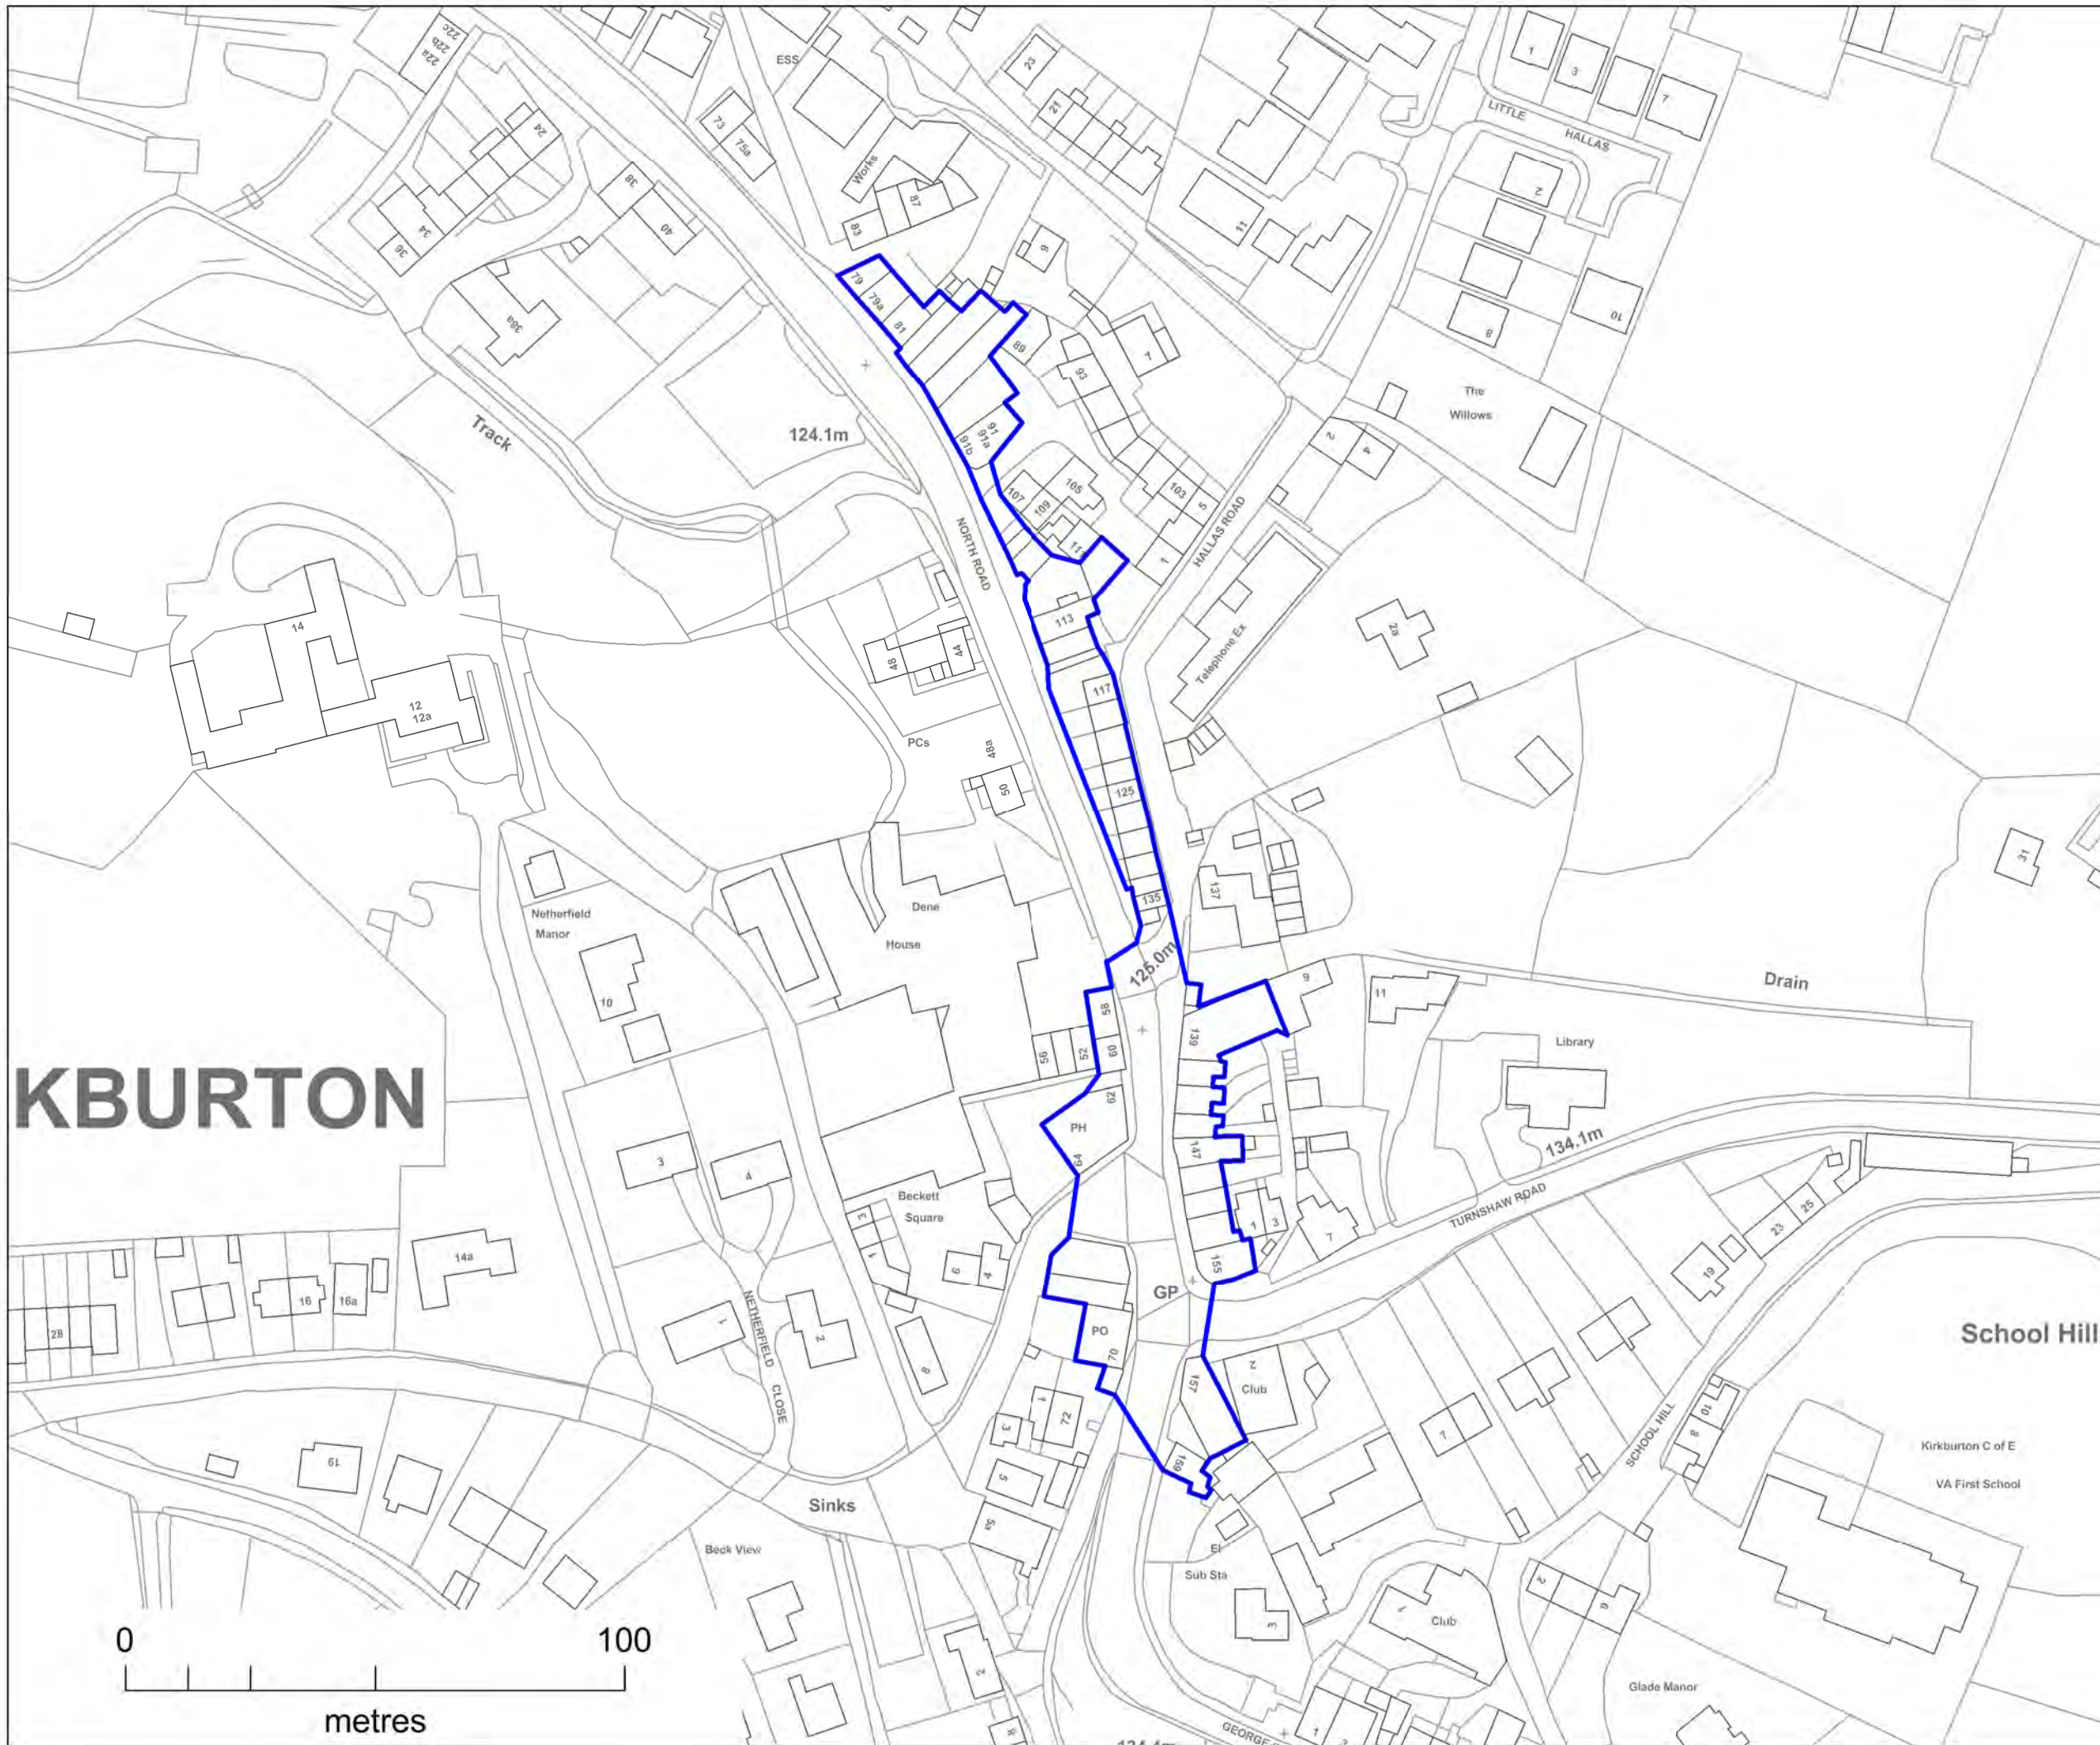

Map scale: 1:1250 @A3

Key

District Centre Boundary

DCB 4

Honley

District Centre Map

Key

District Centre Boundary

© Crown Copyright and database right
2015. Ordnance Survey 100019241

Map scale: 1:1250 @A3

DCB 5

Kirkburton

District Centre Map

Key

District Centre Boundary

KBURTON

© Crown Copyright and database right
2015. Ordnance Survey 100019241

Map scale: 1:1250 @A3

DCB 6

Lindley

District Centre Map

Key

District Centre Boundary

© Crown Copyright and database right
2015. Ordnance Survey 100019241

Map scale: 1:2500 @A3

DCB 7

Marsden

District Centre Map

Key

District Centre Boundary

© Crown Copyright and database right 2015. Ordnance Survey 100019241

Map scale: 1:1250 @A3