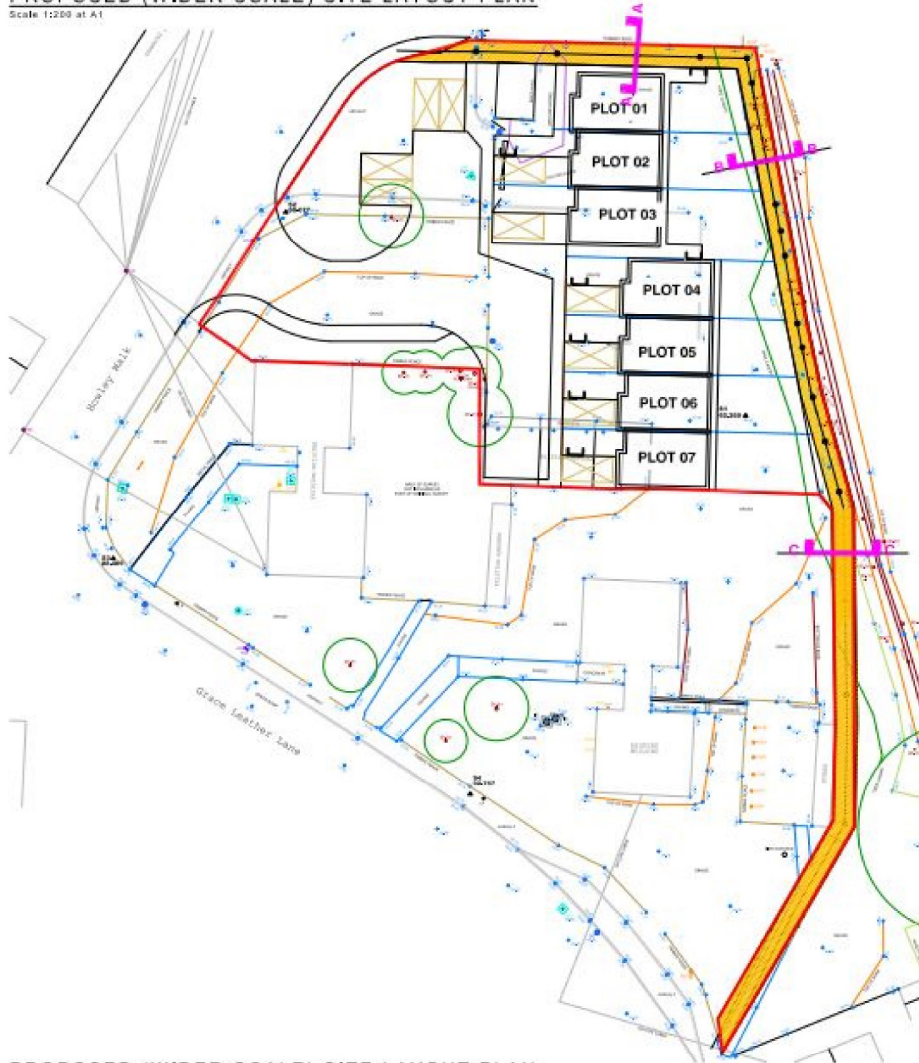

PROPOSED (WIDER-SCALE) SITE LAYOUT PLAN

Scale 1:200 at A1

PROPOSED (WIDER-SCALE) SITE LAYOUT PLAN

Scale 1:200 at A1