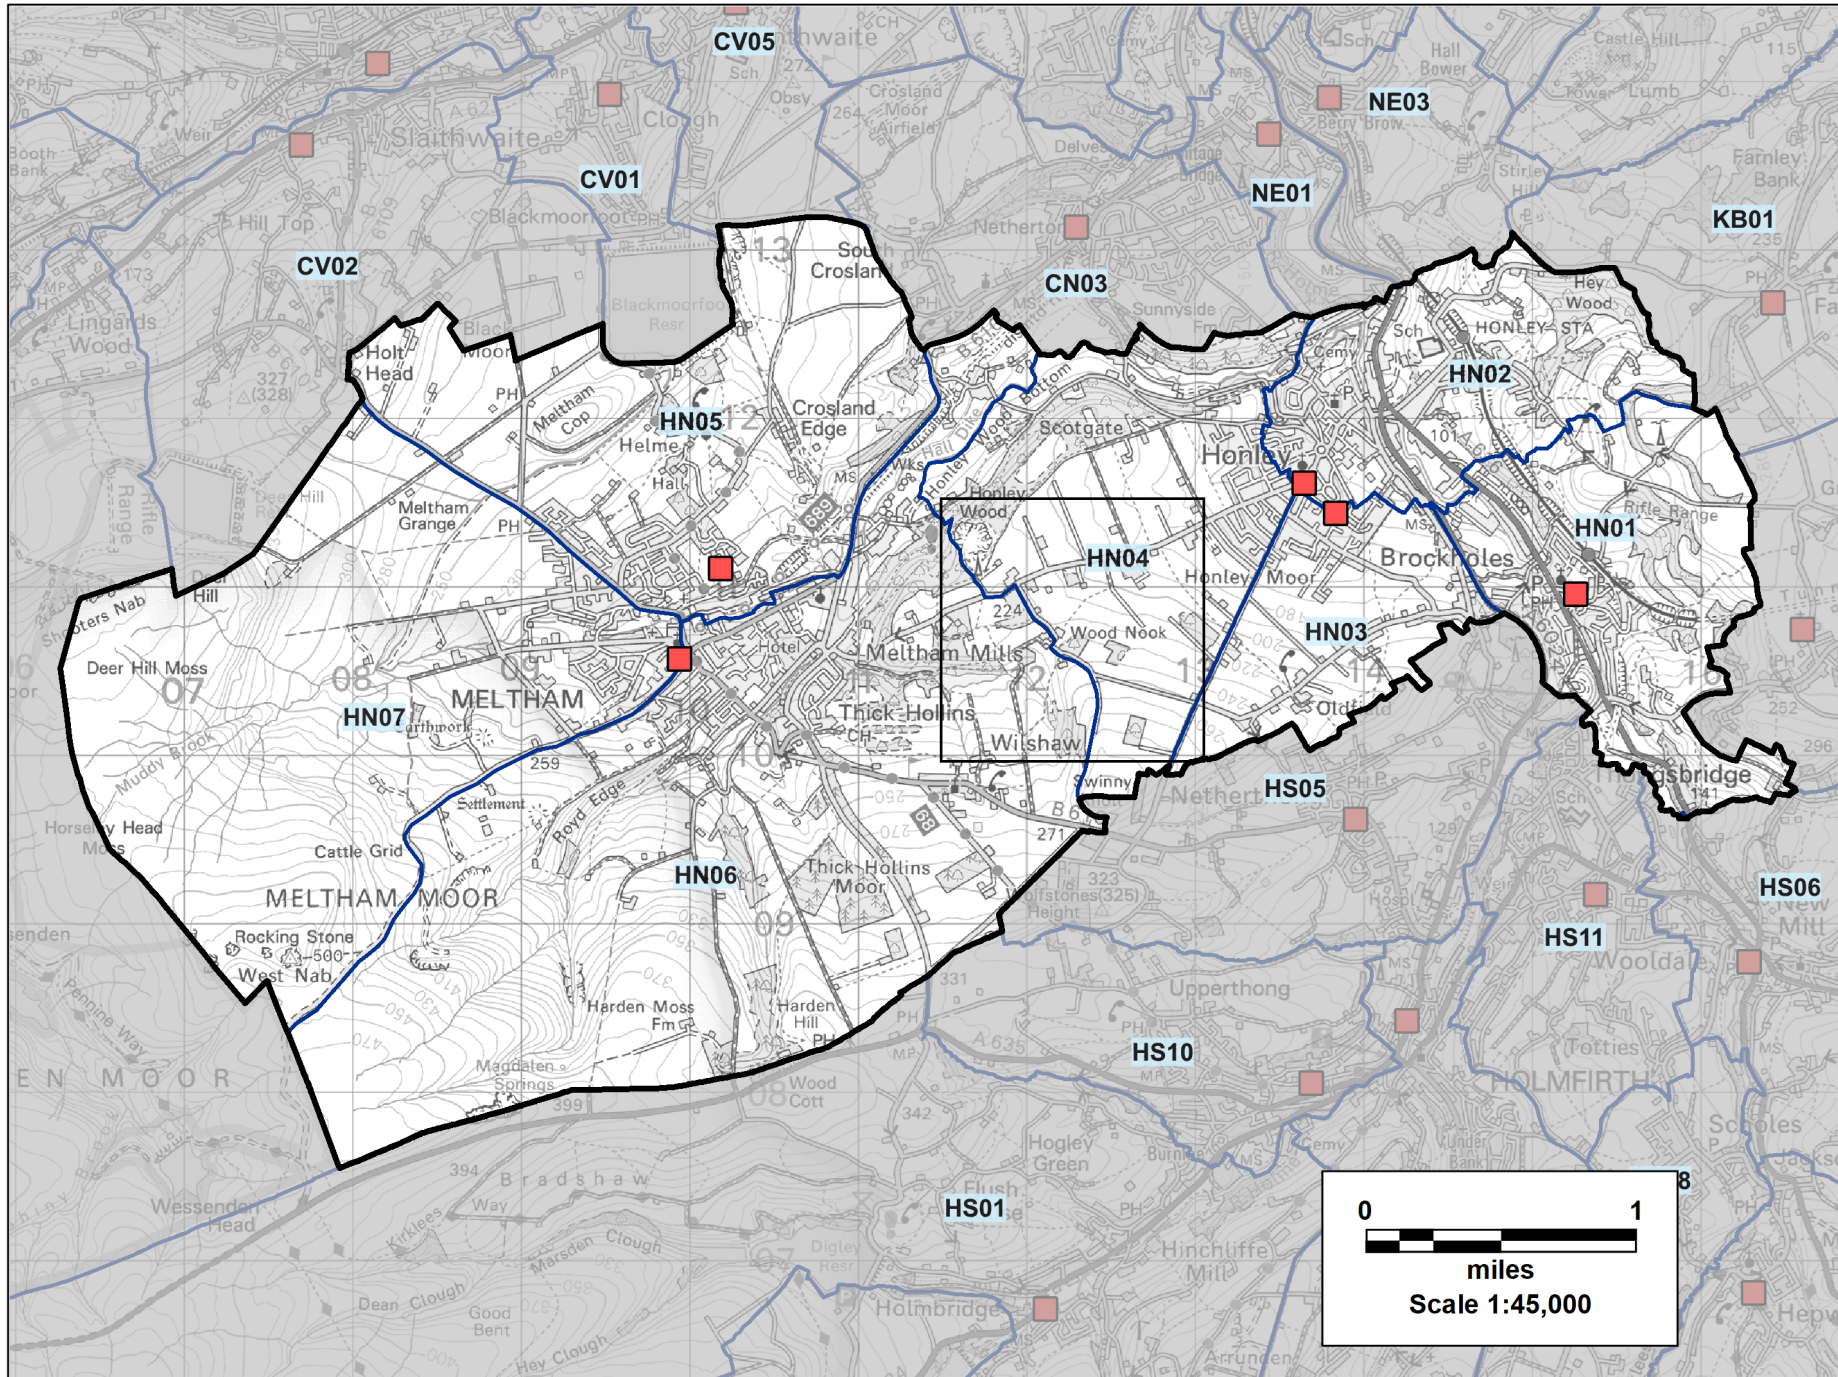

# Holme Valley North Ward, Polling Districts and Polling Stations

KEY	
	Polling Stations
	Polling Districts

## Data and Insight Service

Date:  
26/09/2023

Filename:  
Holme Valley  
North PD 2023  
A4.WOR

© Crown  
Copyright and  
database right  
2023. Ordnance  
Survey  
AC0000851069.