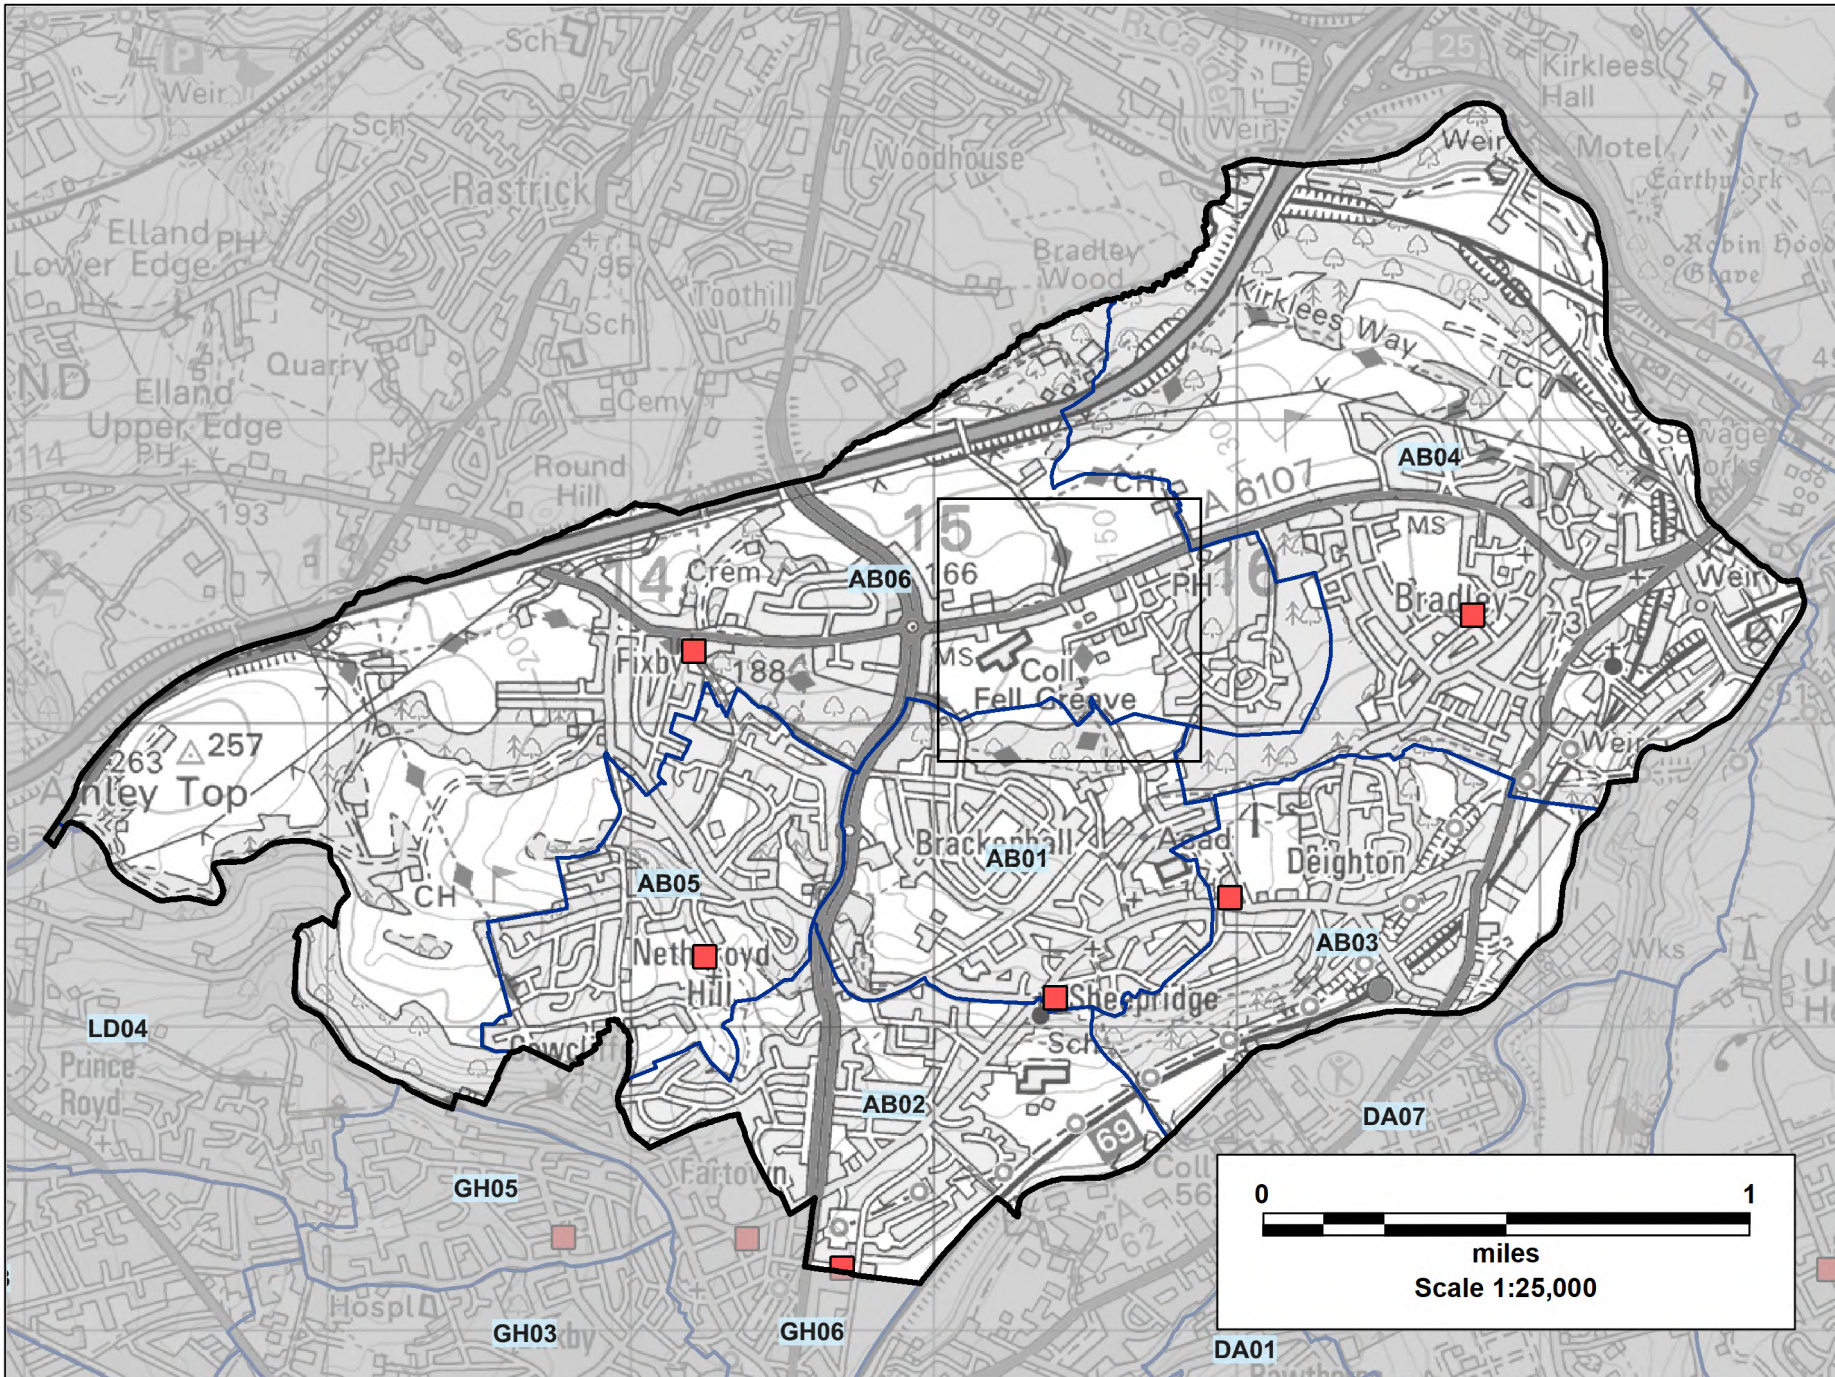

Ashbrow Ward, Polling Districts and Polling Stations

KEY	
	Polling Stations
	Polling Districts

Data and Insight Service

Date:
26/09/2023

Filename:

© Crown
Copyright and
database right
2023. Ordnance
Survey
AC0000851069.