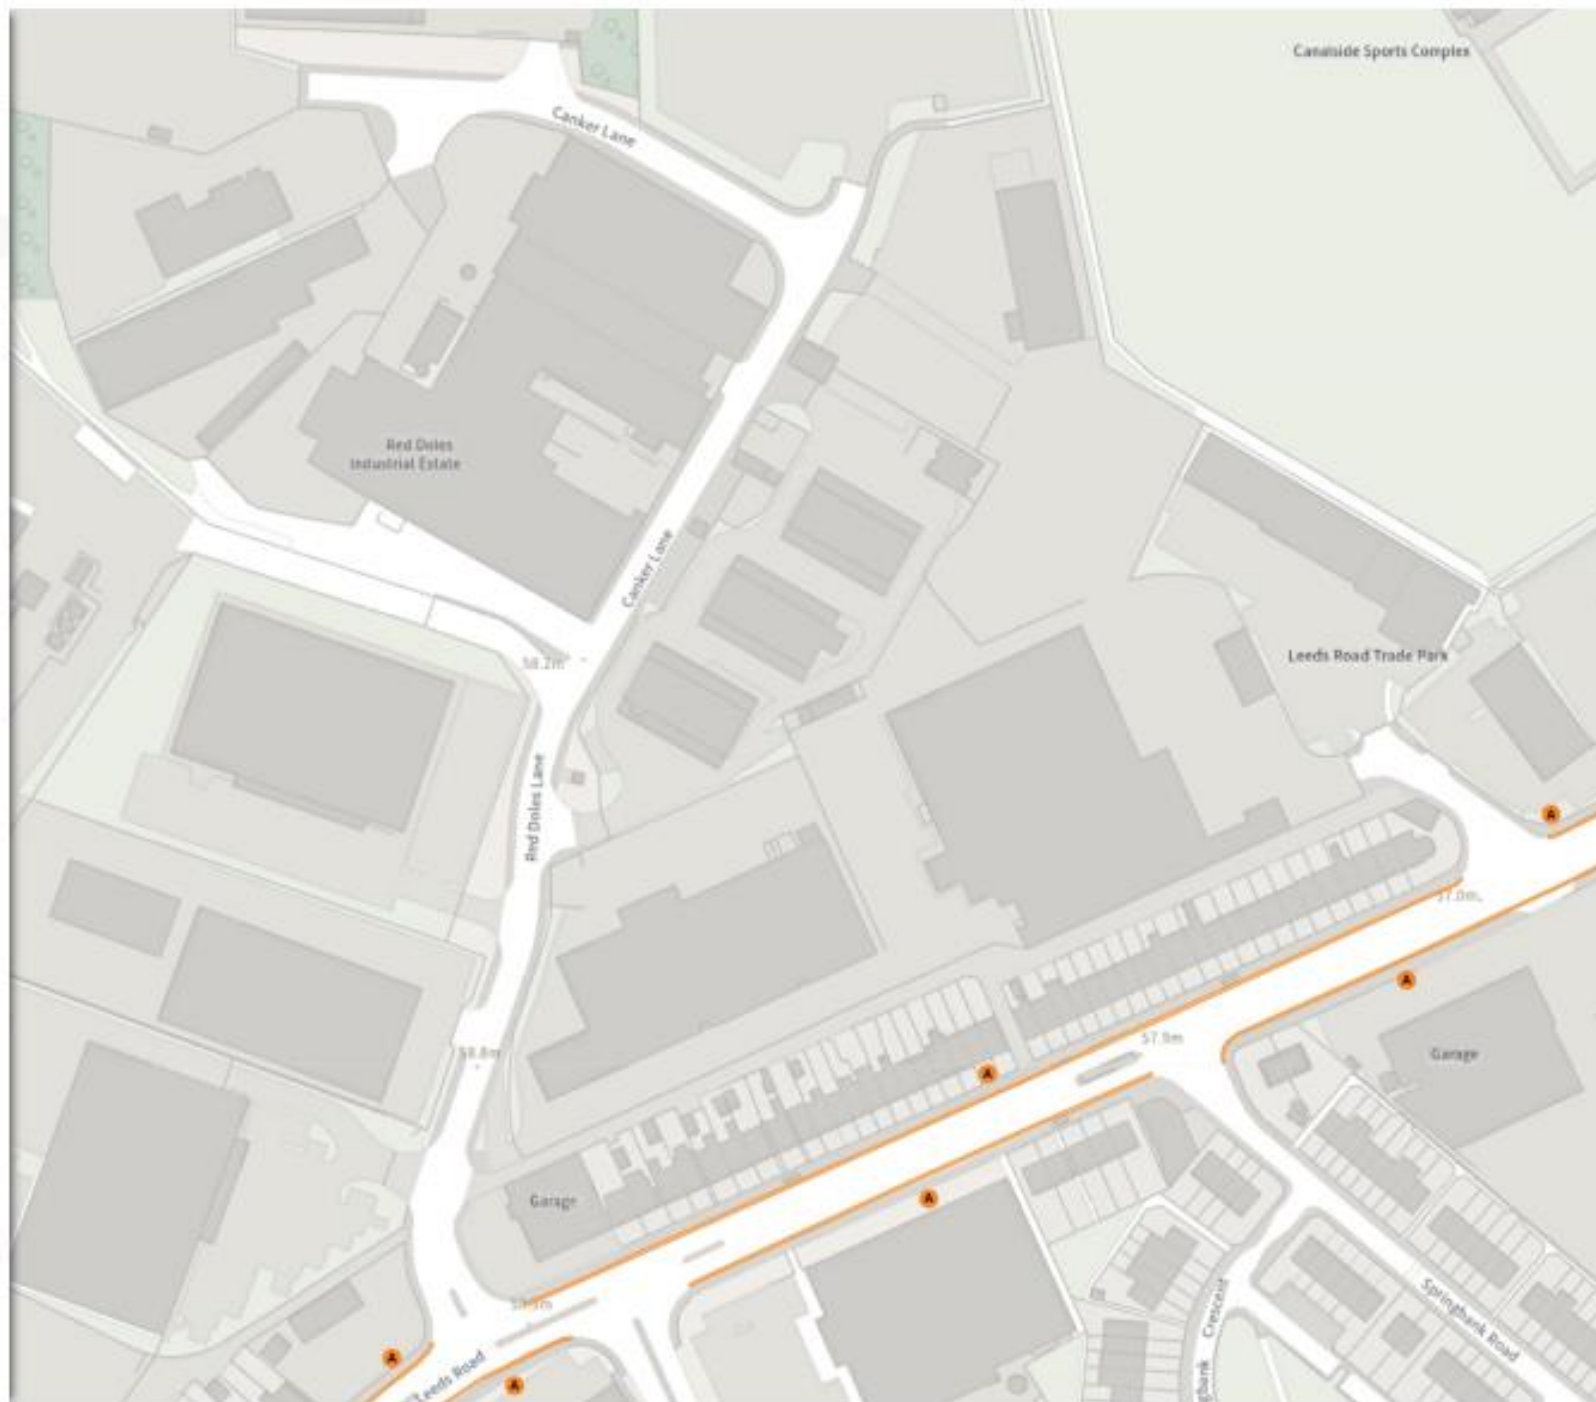

Amd no 25 Leeds Road Huddersfield

Map 1 of 6

ADDED

No waiting at any time

At all times

Scale: 1:1250

NW 415316.118, 418386.007 SE 415730.474, 418026.623

© Crown copyright and database rights 2026 Ordnance Survey.
You are not permitted to copy, sub-license, distribute or sell any of this
data to third parties in any form. Licence number AC000031069