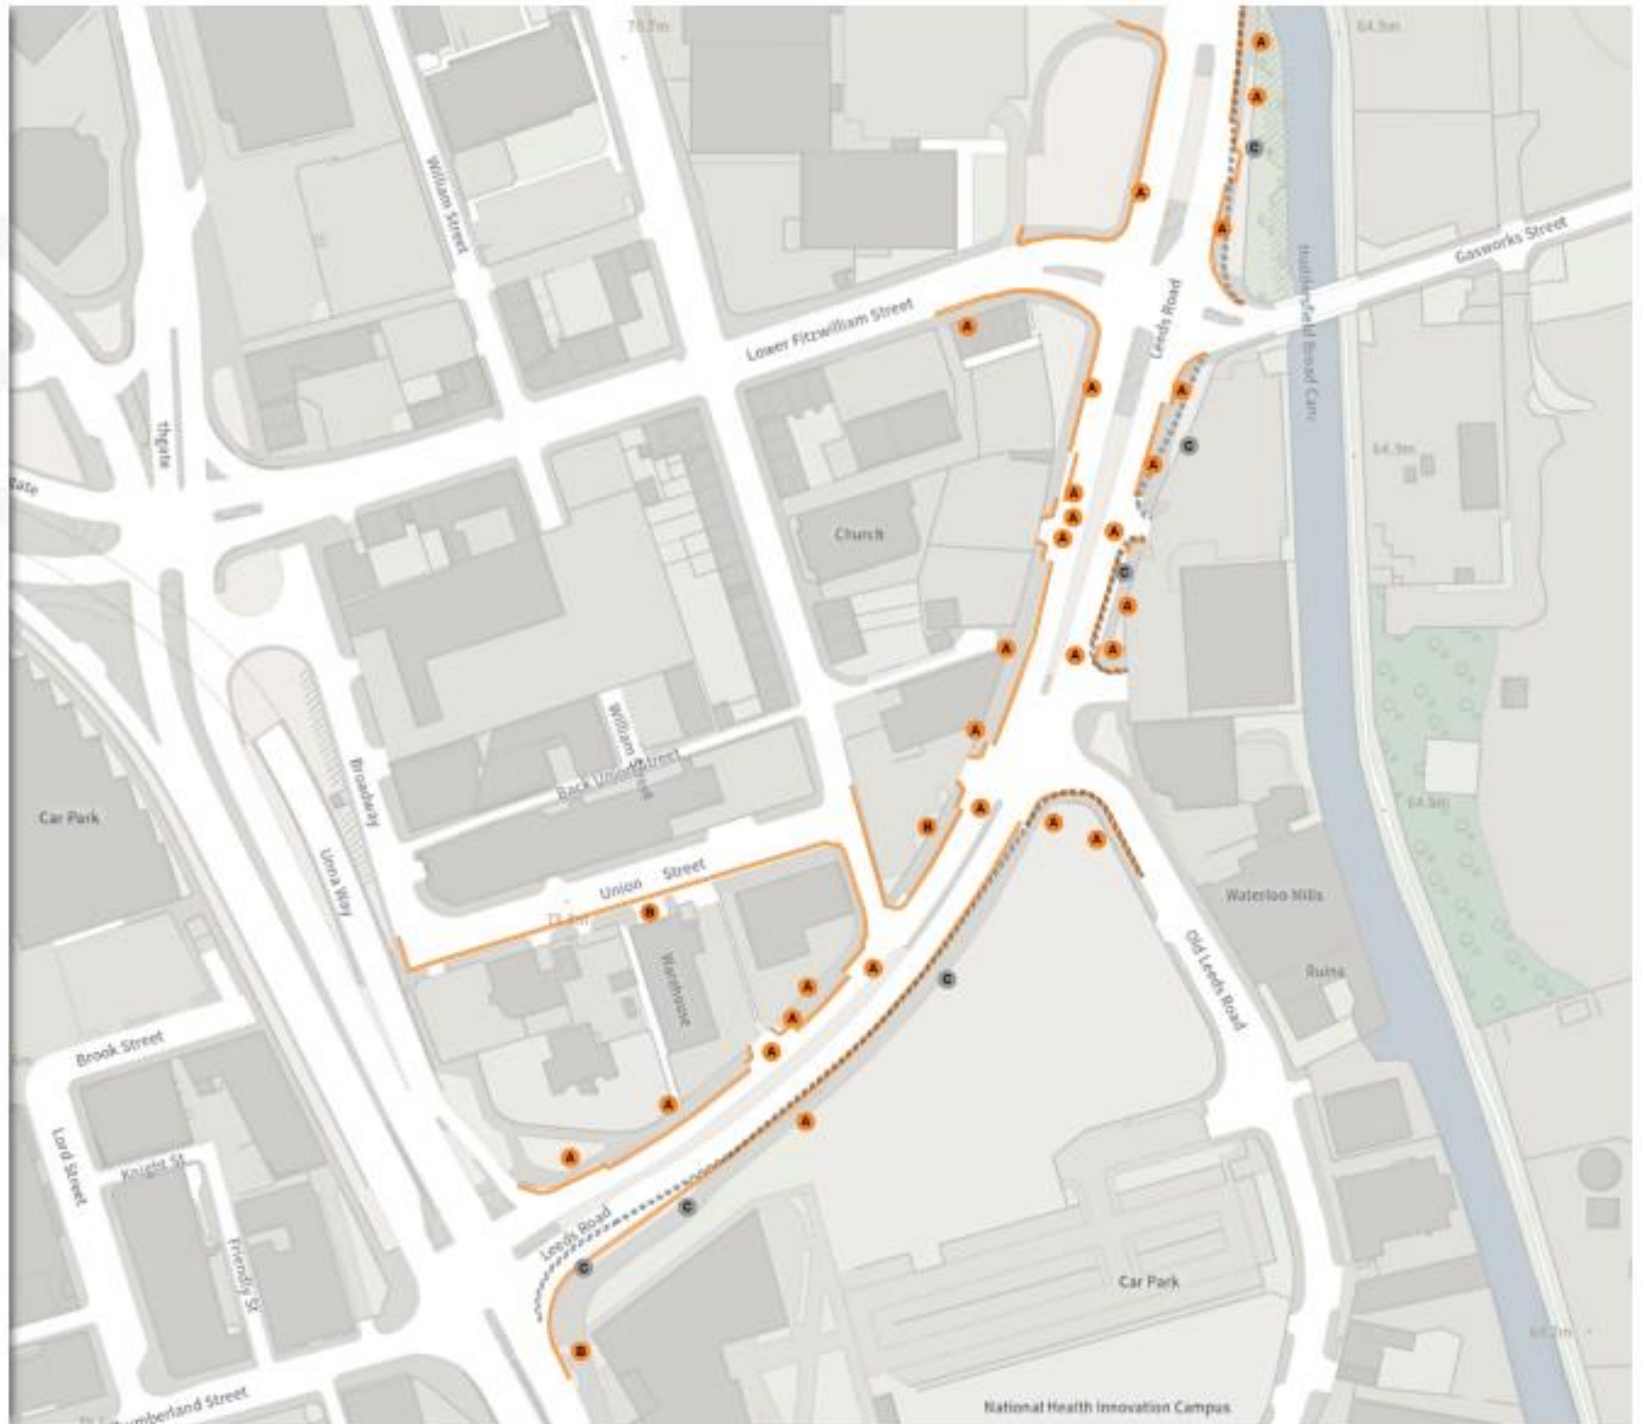

#### REMOVED

 No waiting at any time

 At all times

Scale: 1:1250 0 20 40 60m

NW414736.094,417669.021 SE415150.468,417309.53

© Crown copyright and database rights 2024 Ordnance Survey  
You are not permitted to copy, sub-license, distribute or sell any of this  
data to third parties in any form. Licence number AC0000851069

**Amd no 25 Leeds Road Huddersfield**

Map 6 of 6

**ADDED**

 No waiting at any time

 At all times

**MODIFIED**

 No waiting at any time

 At all times

**REMOVED**

 No waiting at any time

 At all times

Scale: 1:1250 0 20 40 60m

NW414535.278, 417310.787 SE414949.668, 416951.251

© Crown copyright and database rights 2024 Ordnance Survey.  
You are not permitted to copy, sub-license, distribute or sell any of this data to third parties in any form. Licence number AC0000051069