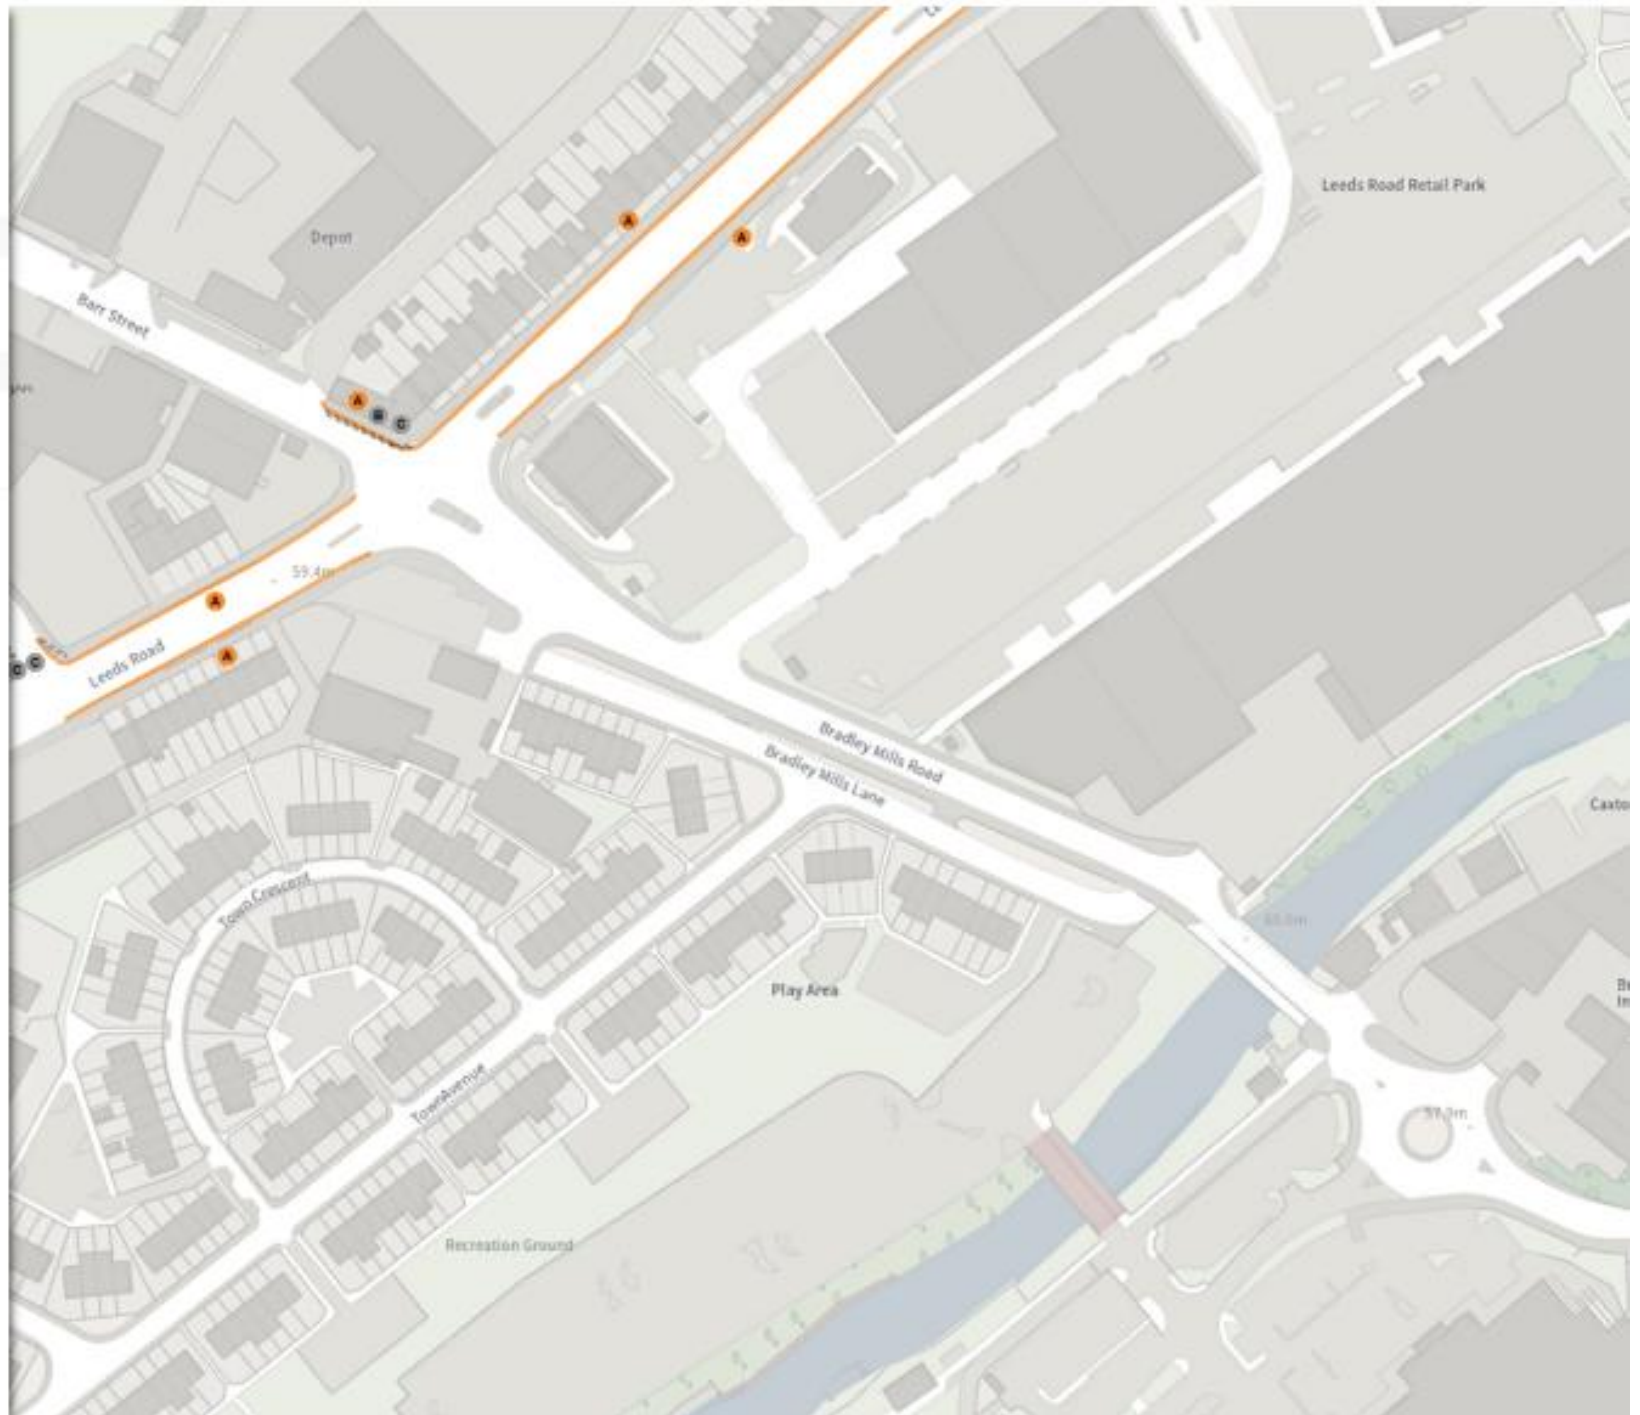

### REMOVED

 No waiting

 Mon-Sat 08:00-18:00

 No waiting at any time

 At all times

Scale: 1:1250 

NW415188.94,418028.038 SE 415603.317,417668.615

© Crown copyright and database rights 2025 Ordnance Survey.  
You are not permitted to copy, sub-license, distribute or sell any of this  
data to third parties in any form. Licence number AC000051069