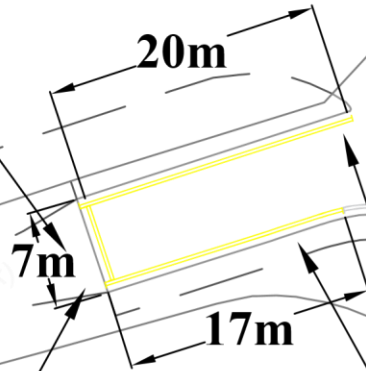

Bus Garage

Track gated at this point

Old Fieldhouse Lane

Fieldhouse Lane

Old Fieldhouse Lane

New "No Waiting at Any Time" restrictions

© Crown Copyright and database right 2019.
Ordnance Survey 100019241

Streetscene & Housing
Flint Street, Fartown
Huddersfield, HD1 6LG

Proposed No Waiting
At Any Time

Fieldhouse Lane
Huddersfield

Scale

NTS

Drawn
KM

Checked

Section
TRF

Date
JUL 22

Drawing No. TF.09.200.316