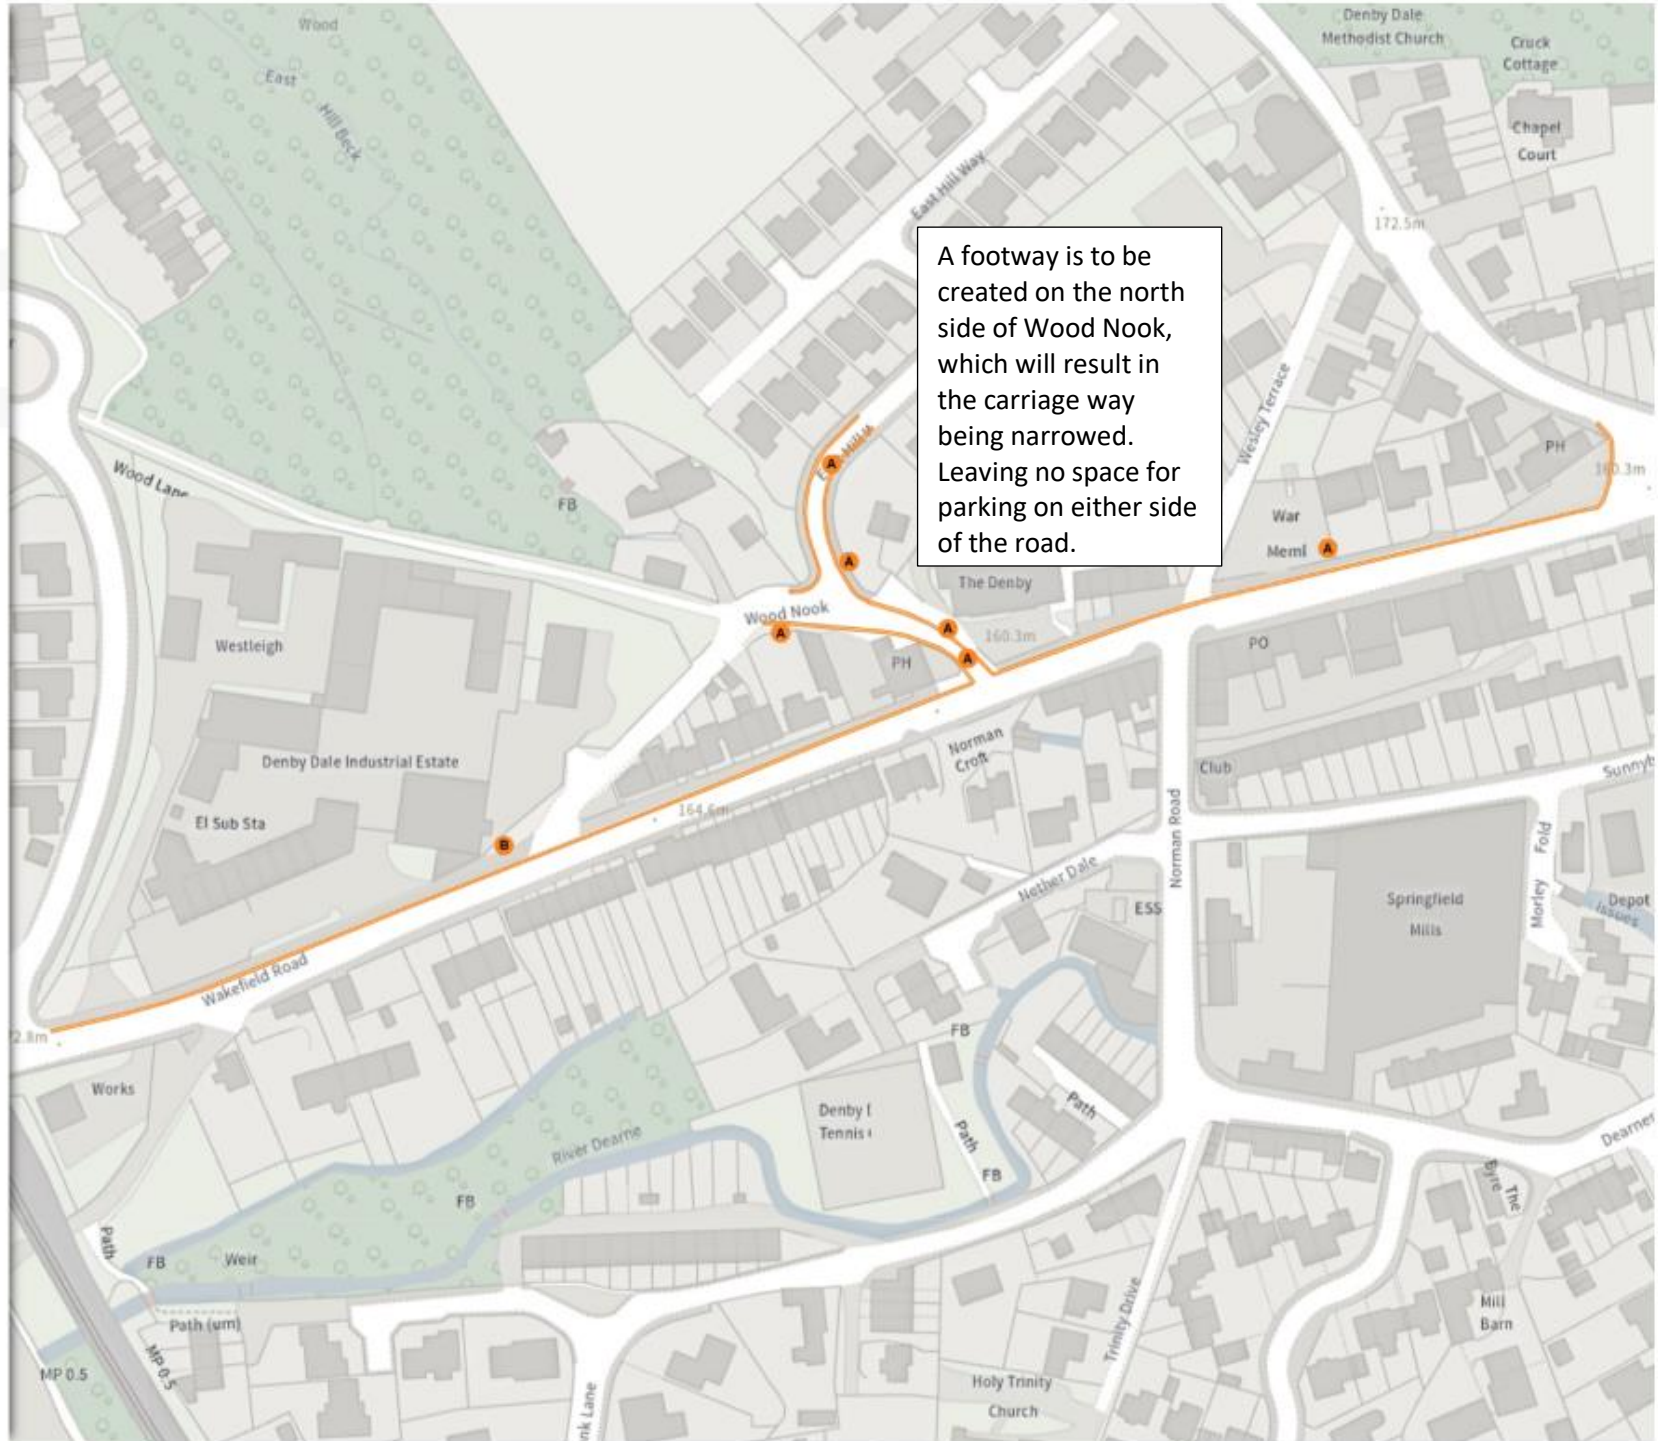

# Traffic Regulation Amendment (No 01) Order 2026 - Wood Nook, East Hill Way, Wakefield Road, Denby Dale maps

### Map page indicator

Shows current map number against total and indicates if the legend is split over multiple pages eg. 2a, 2b, 2c

### Restriction durations

Where no months or days are specified, restrictions apply all year and all week

**Amd No 1 2026 Wood Nook / East Hill Way**

Map 1 of 1

**ADDED**

 No waiting at any time

 At all times

**MODIFIED**

 No waiting at any time

 At all times

Scale: 1:1250 0 20 40 60m

NW 422465.636, 408658.362 SE 422881.394, 408298.859

© Crown copyright and database rights 2026 Ordnance Survey.  
You are not permitted to copy, sub-license, distribute or sell any of this data to third parties in any form. Licence number AC0000851069