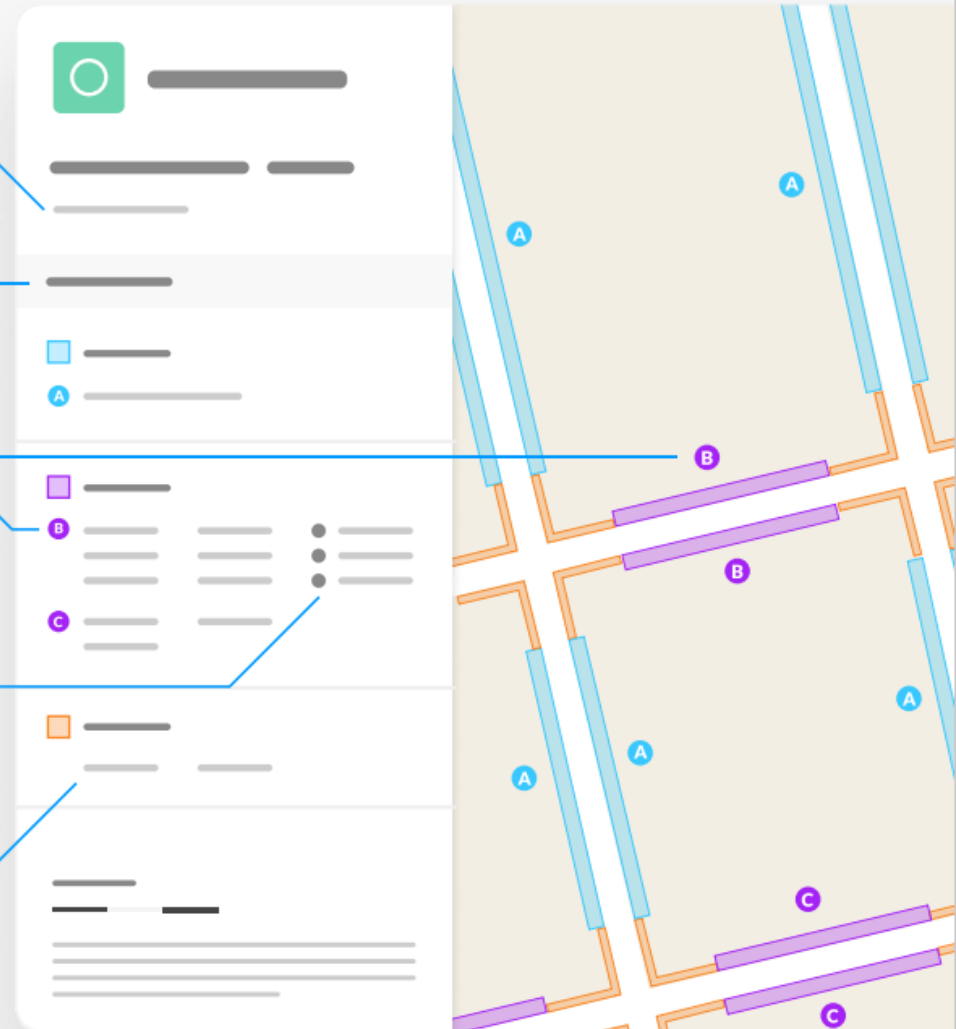

# Traffic Regulation Amendment (No 01) Order 2026 - Wood Nook, East Hill Way, Wakefield Road, Denby Dale maps

### Map page indicator

Shows current map number against total and indicates if the legend is split over multiple pages eg. 2a, 2b, 2c

### Coloured spots

Restrictions with different attributes are marked with a lettered spot

### Restriction durations

Where no months or days are specified, restrictions apply all year and all week

**Amd No 1 2026 Wood Nook / East Hill Way**

Map 1 of 1

**ADDED**

 No waiting at any time

 At all times