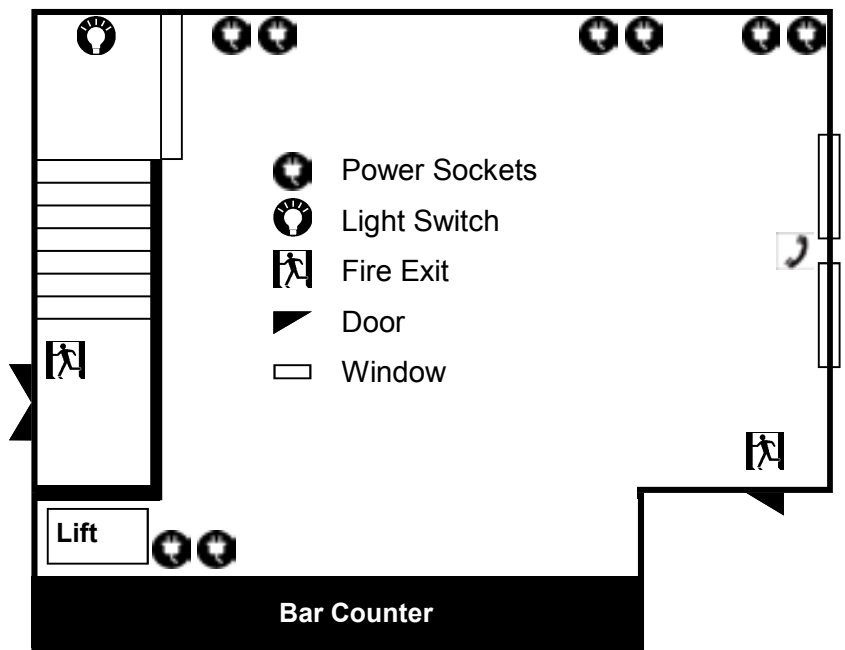

## meeting room three layout

### Technical

-  Plug Socket
-  Light Switch
-  Fire Exit
-  Data Point
-  Telephone Point
-  Internet Access
-  Screen
-  Projector
-  Door
-  Window

Length*	7.5m
Width*	6.5m
Ceiling Height	4.0m
Sq m	49sqm
Natural Daylight	Yes
Blackout	Yes
Air Conditioning	No
Phone Points	Yes
Internet	Yes
Projector	Yes
Screen	Yes
Connecting Room	No

## the old court room layout

-  Plug Socket
-  Light Switch
-  Fire Exit
-  Telephone Point
-  Internet Access
-  Door
-  Window