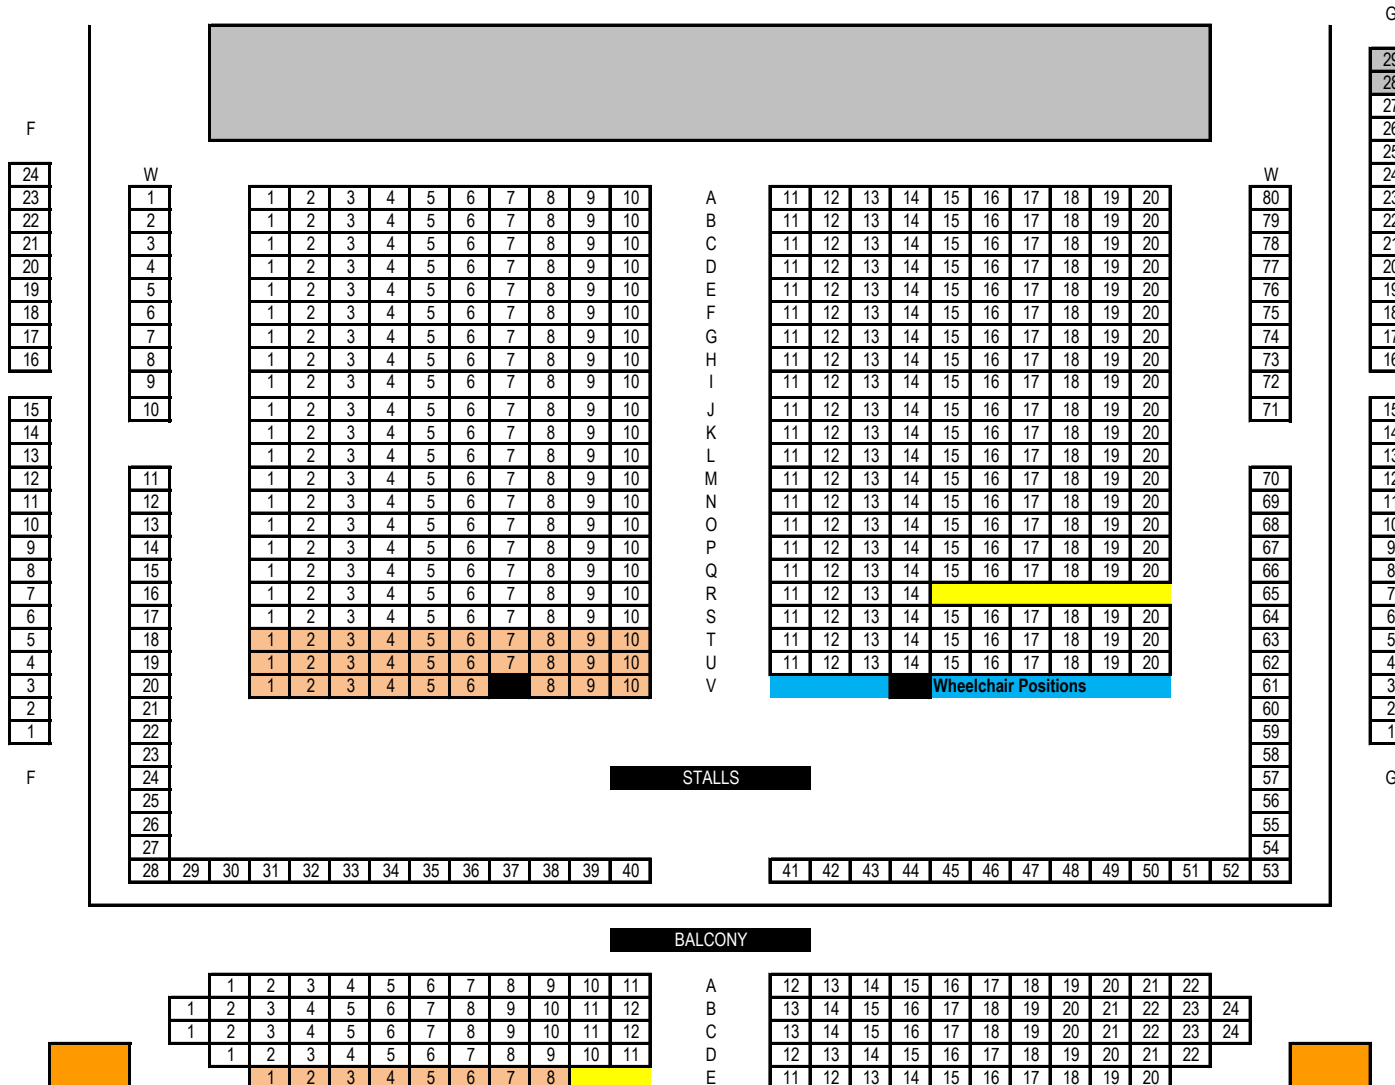

dewsbury town hall

kirklees.gov.uk / townhalls

SEATING PLAN

KEY

- Pillars
- Restricted View
- X3 Wheel Chair Positions (3 seats / postion)
- Sound abd Light Positions
- House Seats
- Additional Mixer Desk Positions
- Suggested Followspot positions

SELLABLE SEATING CAPACITY

AREA	423
SIDE AREA	80
BALCONY	165
TOTAL	668