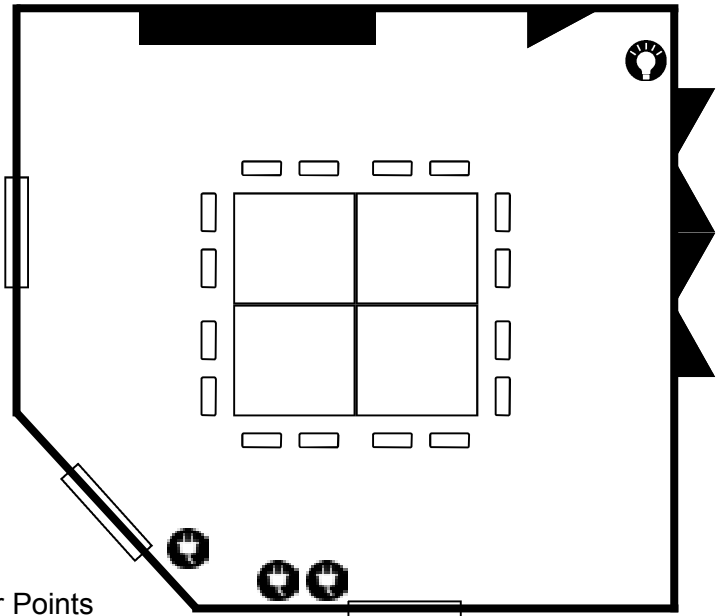

dewsbury town hall

wakefield old road, dewsbury wf12 8dq 01924 324501

[kirklees.gov.uk / townhalls](http://kirklees.gov.uk/townhalls)

corner committee room layout

- Power Points
- Light Switch
- Fire Exit
- Door
- Window

Technical

Length*	7.0m*
Width*	7.5m*
Ceiling Height	5.0m
Sq m	52.5m
Natural Daylight	Yes
Blackout	Yes
Air Conditioning	No
Phone	No
Wireless	No
Connecting Room	Yes

*maximum distance in room

Room Capacities

Theatre	n/a
Boardroom	16
Dinner Dance	n/a
Banqueting	20