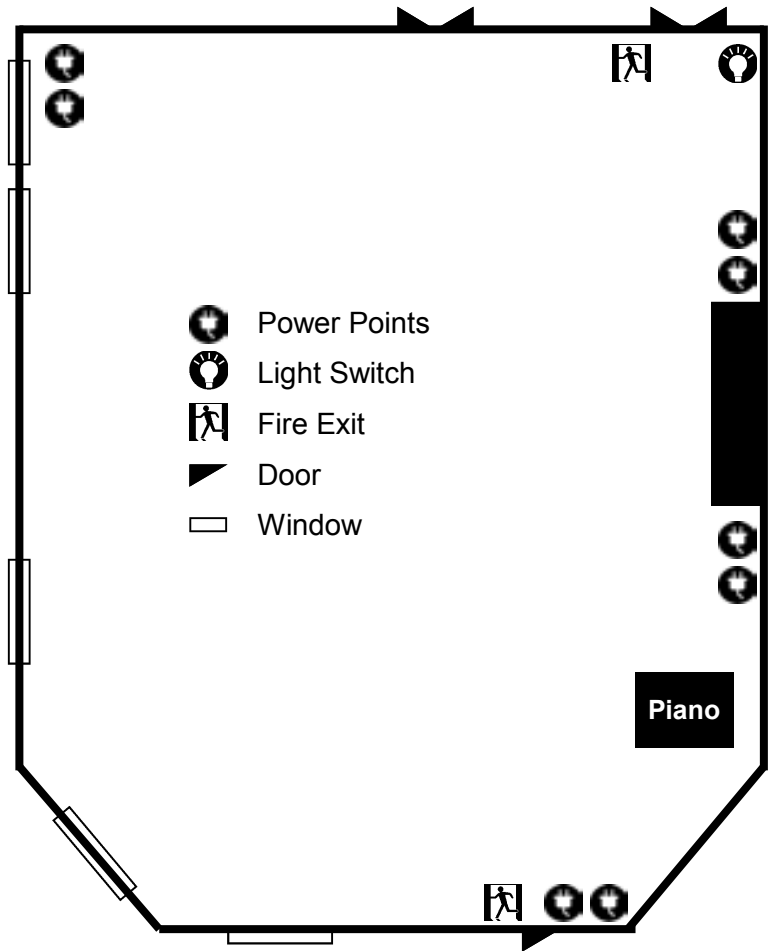

[kirklees.gov.uk / townhalls](http://kirklees.gov.uk/townhalls)

reception room layout

Technical

Length*	12.0m
Width*	9.8m
Ceiling Height	5.0m
Sq m	117.6m
Natural Daylight	Yes
Blackout	Yes
Air Cond.	No
Phone	No
Wireless	No
Connecting Room	Yes