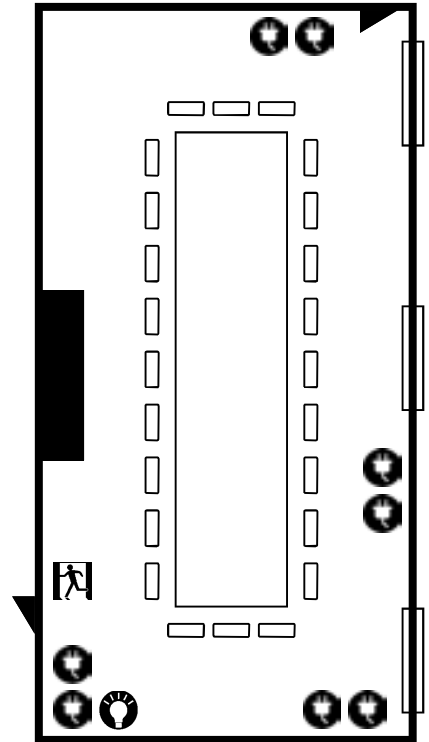

[kirklees.gov.uk / townhalls](http://kirklees.gov.uk/townhalls)

reception room layout

Technical

Length*	12.0m
Width*	9.8m
Ceiling Height	5.0m
Sq m	117.6m
Natural Daylight	Yes
Blackout	Yes
Air Cond.	No
Phone	No
Wireless	No
Connecting Room	Yes

council chamber layout

Technical

Length*	14.0m
Width*	8.0m
Ceiling Height	5.0m
Sq m	112.0m
Natural Daylight	Yes
Blackout	Yes
Air Conditioning	No
Phone	No
Wireless	No
Connecting Room	No

*maximum distance in room

committee room one layout

-  Power Points
-  Light Switch
-  Fire Exit
-  Door
-  Window

Technical

Length*	8.3m*
Width*	5.0m*
Ceiling Height	5.0m
Sq m	41.5m
Natural Daylight	Yes
Blackout	Yes
Air Conditioning	No
Phone	No
Wireless	No
Connecting Room	Yes

committee room two / three layout

two

three

-  Power Points
-  Light Switch
-  Fire Exit
-  Door
-  Window

Capacities	2	3
Theatre	n/a	n/a
Boardroom	16	16
Dinner Dance	n/a	n/a
Banqueting	n/a	n/a
Reception	20	20