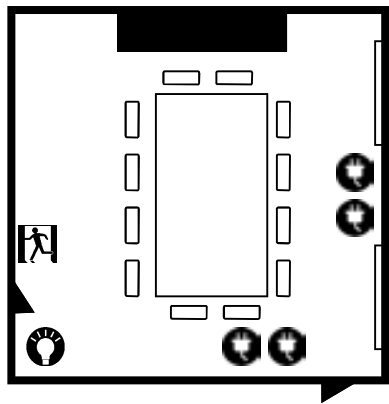

committee room one layout

-  Power Points
-  Light Switch
-  Fire Exit
-  Door
-  Window

Technical

Length*	8.3m*
Width*	5.0m*
Ceiling Height	5.0m
Sq m	41.5m
Natural Daylight	Yes
Blackout	Yes
Air Conditioning	No
Phone	No
Wireless	No
Connecting Room	Yes

*maximum distance in room

Room Capacities

Theatre	n/a
Boardroom	24
Dinner Dance	n/a
Banqueting	n/a

dewsbury town hall

wakefield old road, dewsbury wf12 8dq 01924 324501

[kirklees.gov.uk / townhalls](http://kirklees.gov.uk/townhalls)

committee room two / three layout

two

three

-  Power Points
-  Light Switch
-  Fire Exit
-  Door
-  Window

Capacities	2	3
Theatre	n/a	n/a
Boardroom	16	16
Dinner Dance	n/a	n/a
Banqueting	n/a	n/a
Reception	20	20