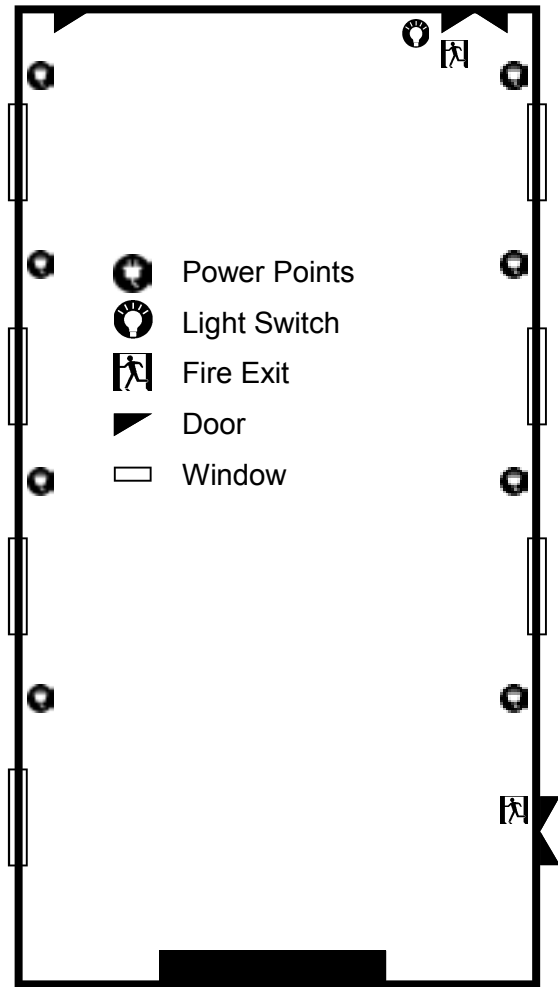

[kirklees.gov.uk / townhalls](http://kirklees.gov.uk/townhalls)

reception room layout

Technical

Length*	12.0m
Width*	9.8m
Ceiling Height	5.0m
Sq m	117.6m
Natural Daylight	Yes
Blackout	Yes
Air Cond.	No
Phone	No
Wireless	No
Connecting Room	Yes

council chamber layout

Technical

Length*	14.0m
Width*	8.0m
Ceiling Height	5.0m
Sq m	112.0m
Natural Daylight	Yes
Blackout	Yes
Air Conditioning	No
Phone	No
Wireless	No
Connecting Room	No

*maximum distance in room

committee room one layout

-  Power Points
-  Light Switch
-  Fire Exit
-  Door
-  Window

Technical

Length*	8.3m*
Width*	5.0m*
Ceiling Height	5.0m
Sq m	41.5m
Natural Daylight	Yes
Blackout	Yes
Air Conditioning	No
Phone	No
Wireless	No
Connecting Room	Yes