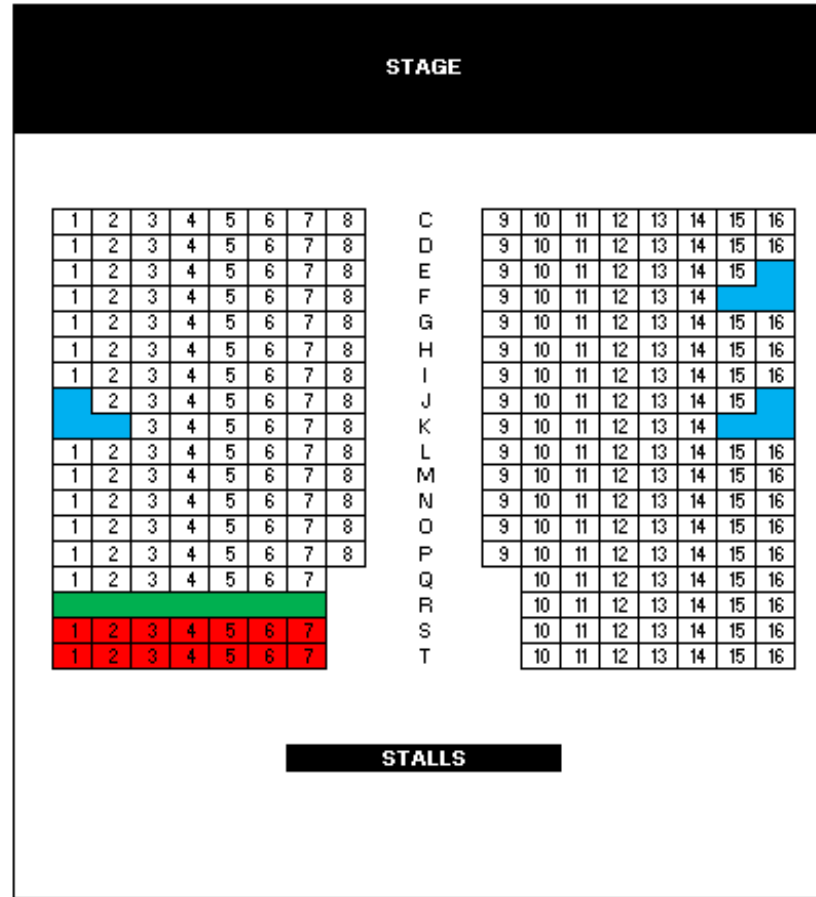

# Cleckheaton Town Hall Seating Plan - Standard

F	G
24	21
23	20
22	19
21	18
20	17
19	
18	16
17	15
16	14
15	13
14	12
13	11
12	10
11	9
10	8
9	7
8	6
7	5
6	
5	4
4	3
3	2
2	1
1	

I H

H	I
21	24
20	23
19	22
18	21
17	20
16	18
15	17
14	16
13	15
12	14
11	13
10	12
9	11
8	10
7	9
6	8
5	7
4	6
3	5
2	4
1	3
1	

H I

- KEY**
- Pillars
  - 3 Seat
  - Tech Hold Sightlines
  - WC Positions
  - Mixer Desk Position?
  - House Seats
  - Restricted View
  - Sev Restricted
  - Followspots