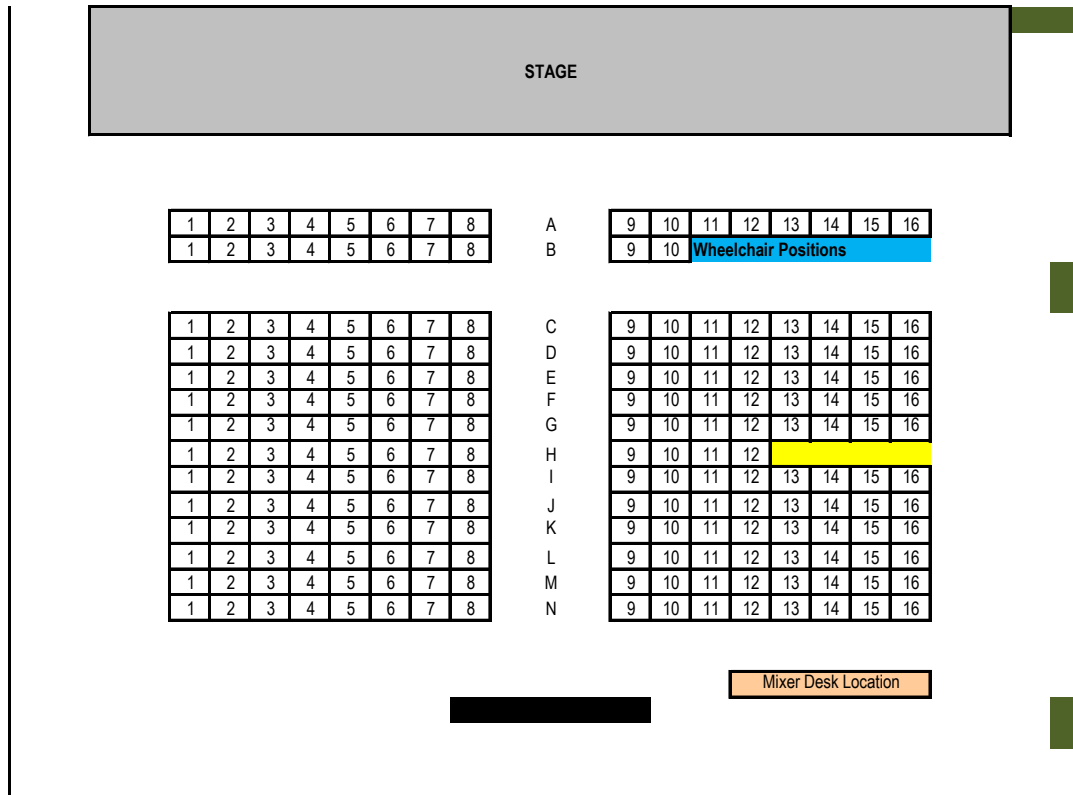

# batley town hall

kirklees.gov.uk / townhalls

## SEATING PLAN

### KEY

- 2 x Wheel Chair Positions (3 seats / position)
- Mixer Desk Position
- House Seats
- Fire exit

**ORCHESTRA PIT**  
If required first Row will be B