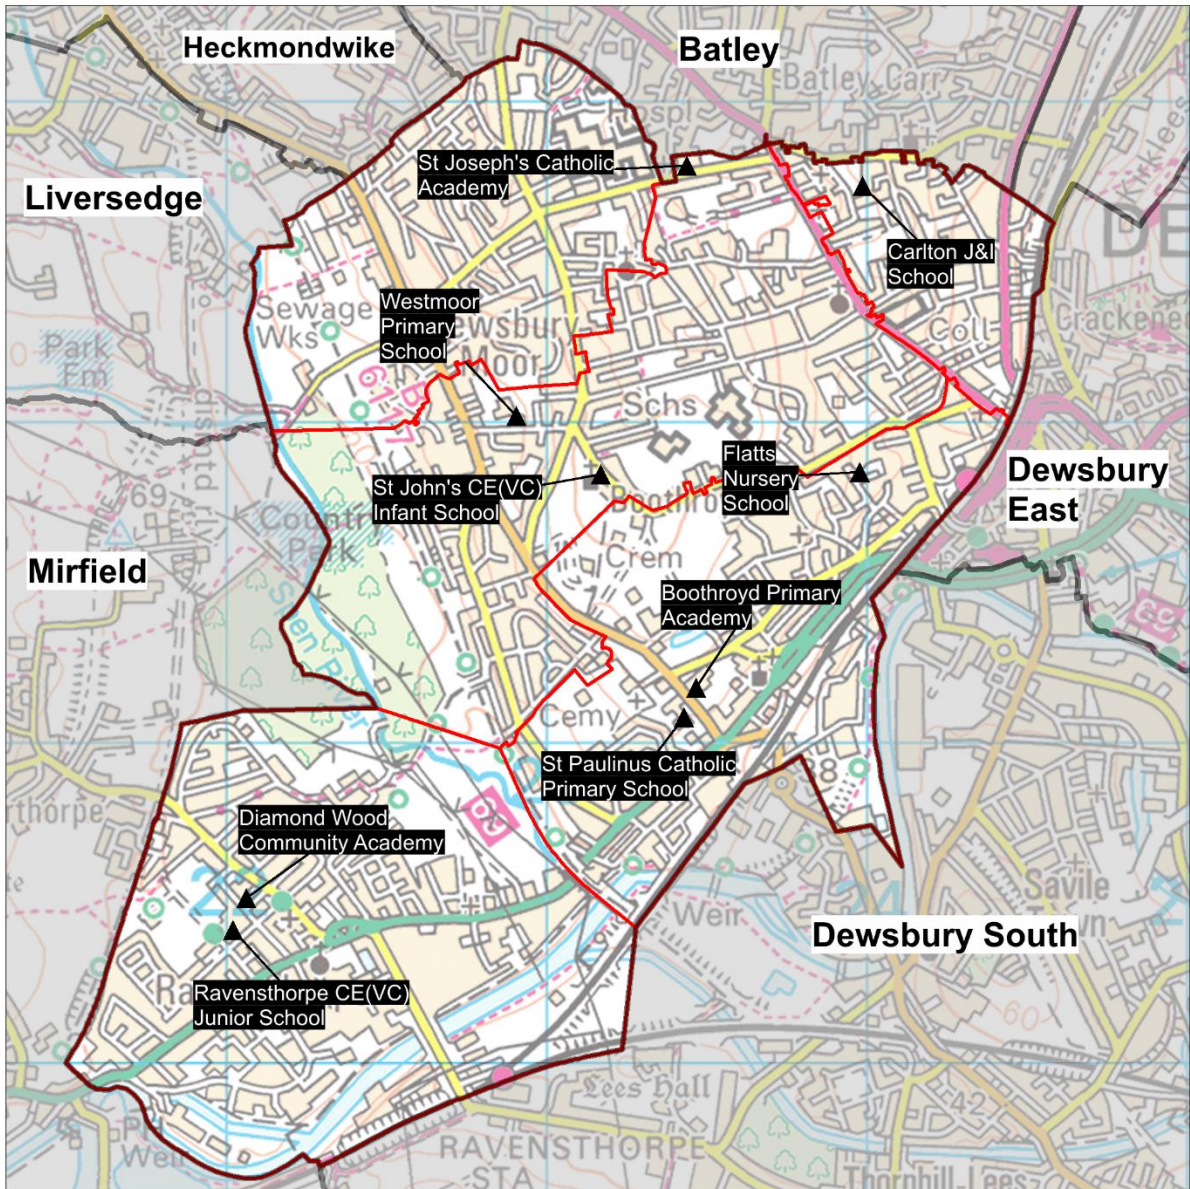

Planning Area 9: Dewsbury West

Contains Ordnance Survey data
© Crown Copyright and database right 2021

- ❖ Boothroyd Primary Academy
- ❖ Carlton J & I School
- ❖ Diamond Wood Community Academy
- ❖ Flatts Nursery School
- ❖ Ravensthorpe CE(VC) Junior School
- ❖ St John's CE(VC) Infant School
- ❖ St Joseph's Catholic Academy (*Dews*)
- ❖ St Paulinus Catholic Primary School
- ❖ Westmoor Primary School

Overview: The chart on page 104 (and Table B on page 105) shows the demand for Reception places from children resident in this planning area is expected to be broadly static.

In 2020/21 there were a number of unfilled places at less than half the schools.

In 2021/22 there were a modest number of unfilled places at national offer day at most schools due to the continuation of the well-established pattern of parental preference for schools in the neighbouring planning area of Mirfield. The pattern of pupil distribution illustrates that the majority of children (73%) living in the planning area attend schools in the area, with a number of pupils (14%) attending schools here from neighbouring planning areas.