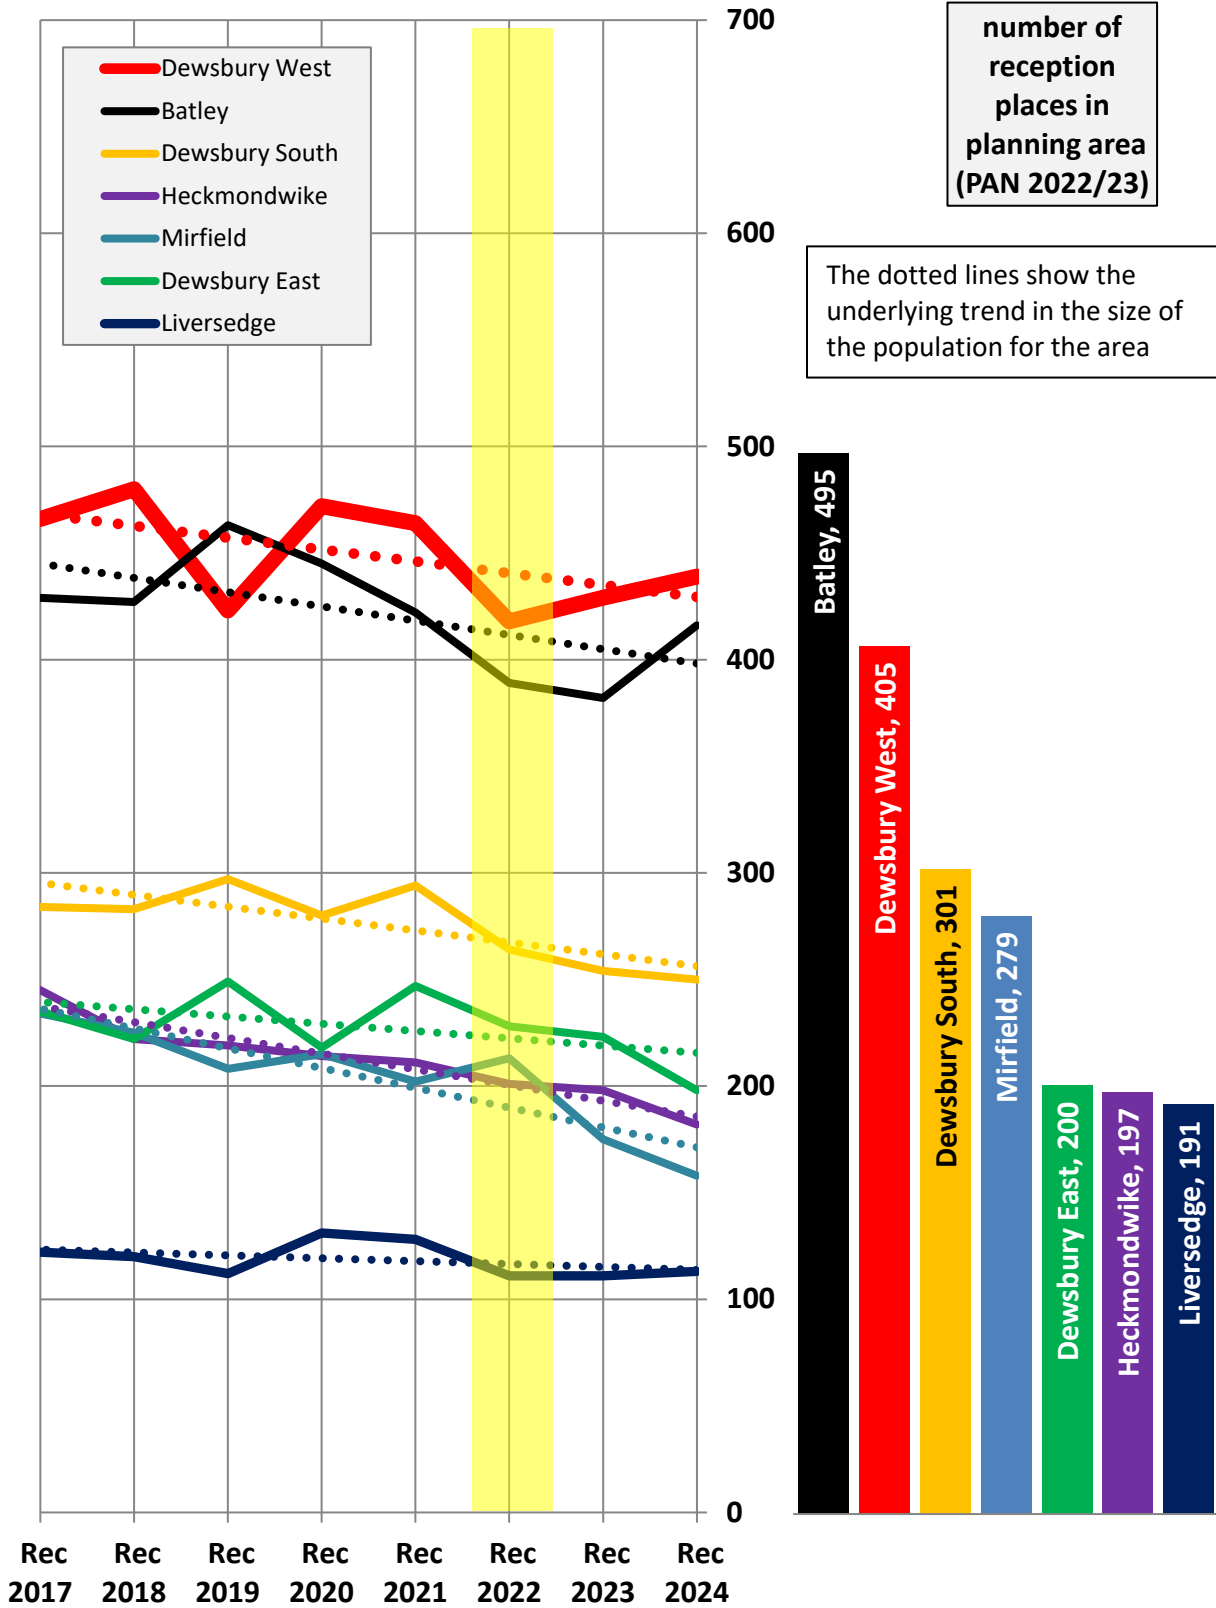

Overview: The chart on page 104 (and Table B on page 105) shows the demand for Reception places from children resident in this planning area is expected to be broadly static.

In 2020/21 there were a number of unfilled places at less than half the schools.

In 2021/22 there were a modest number of unfilled places at national offer day at most schools due to the continuation of the well-established pattern of parental preference for schools in the neighbouring planning area of Mirfield. The pattern of pupil distribution illustrates that the majority of children (73%) living in the planning area attend schools in the area, with a number of pupils (14%) attending schools here from neighbouring planning areas.

Planning Area 9. Dewsbury West

Chart showing pupil population trends and available school places

**population trends in neighbouring planning areas
Reception 2017 to Reception 2024 (NHS)**

The chart above shows the size of each year group in the child population in the planning area and the neighbouring planning areas for Reception cohorts Sep 2017 to Sep 2024. The dotted line shows the underlying trend in the size of the pupil population for each area.