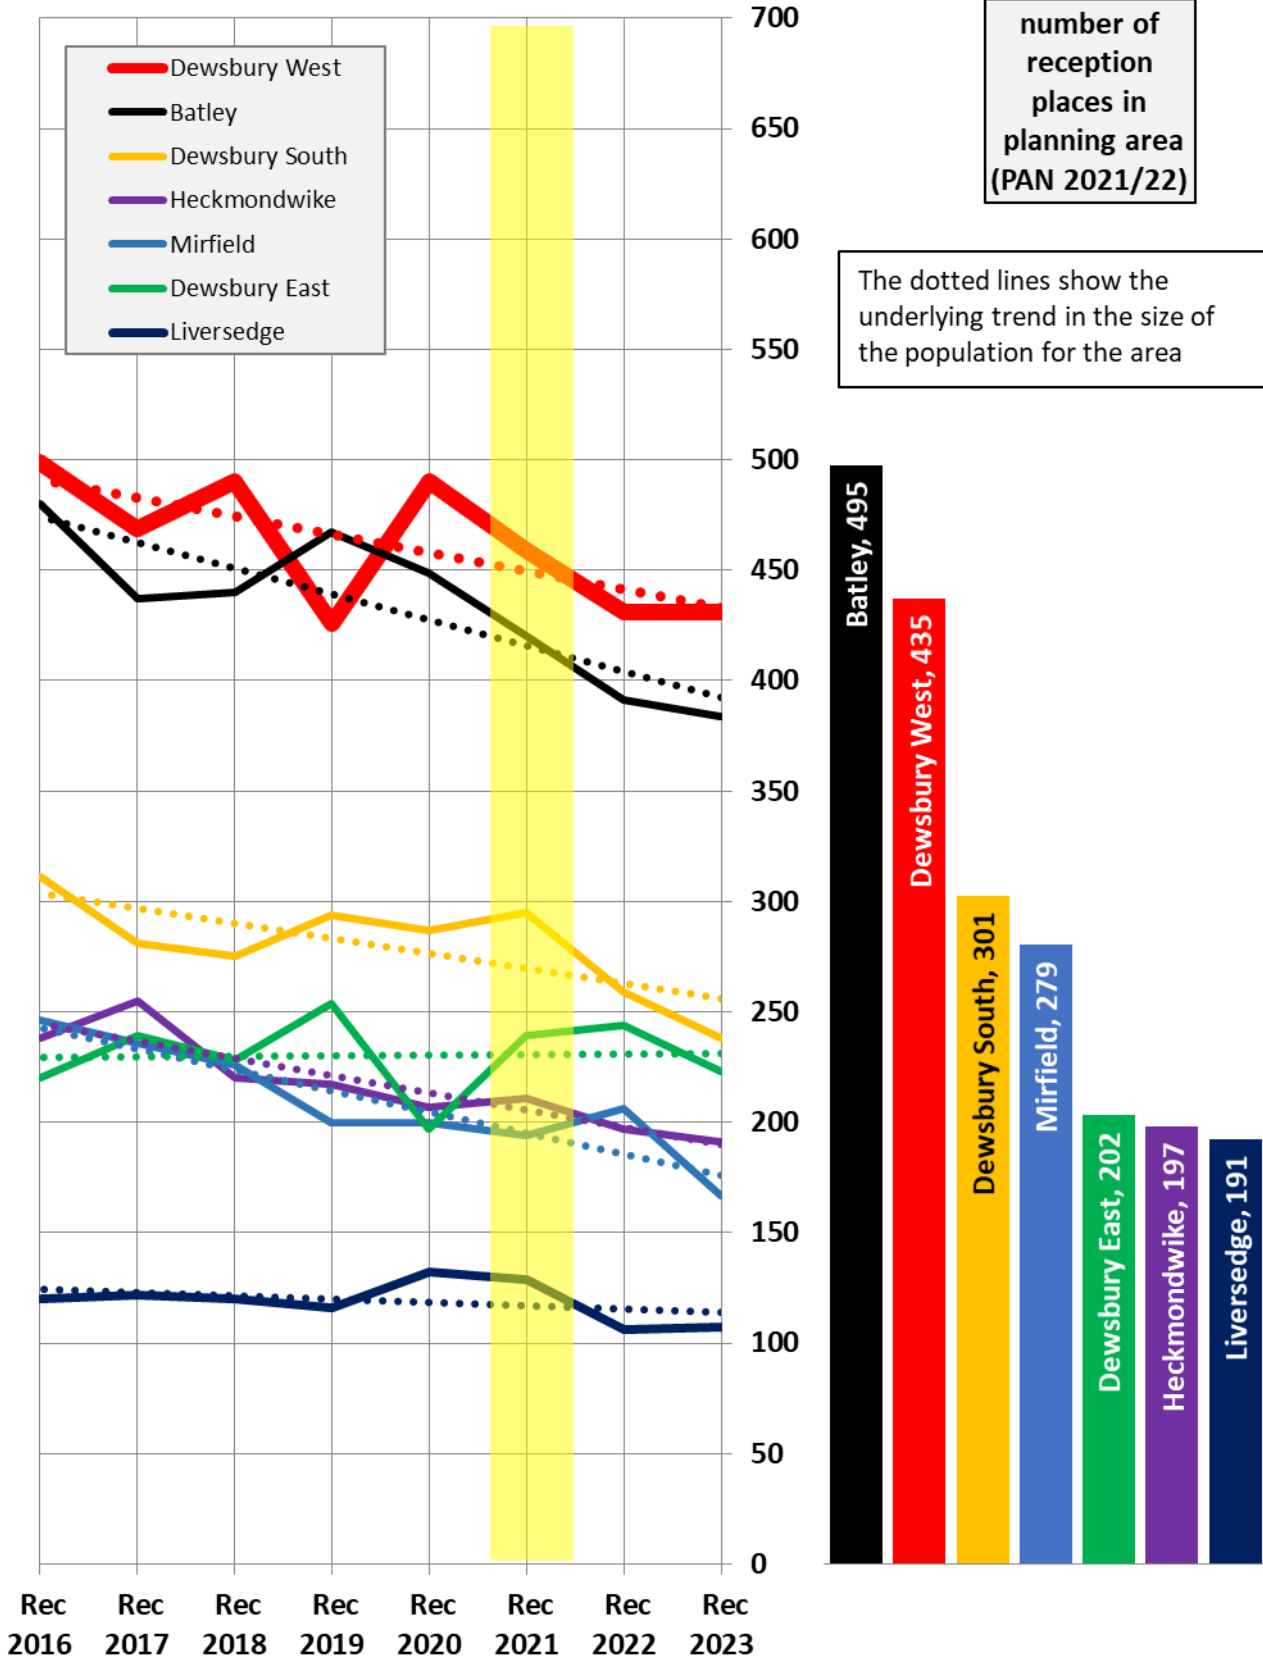

Planning Area 9. Dewsbury West

Chart showing pupil population trends and available school places

population trends in neighbouring planning areas
Reception 2016 to Reception 2023 (NHS)

The chart above shows the size of each year group in the child population in the planning area and the neighbouring planning areas for Reception cohorts Sep 2016 to Sep 2023. The dotted line shows the underlying trend in the size of the pupil population for each area.

The bar chart shows the number of Reception class places available in each planning area, based on the Published Admission Numbers (PANs) of the schools in the area. The yellow shading highlights the data for Reception classes in September 2021.

Planning Area 9. Dewsbury West																
Table A. Number on roll - pupil census January 2020																
School Name	PAN 2021/22		Nursery					Primary								Total Pupils
	KS1	KS2	< 2 PT	2+ PT	3+ PT	4+ PT	FT	4+ PT	4+ FT	5+	6+	7+	8+	9+	10+	
Boothroyd Primary Academy	90	90	0	7	41	0	2	0	81	81	63	90	90	86	91	632
Carlton Junior & Infant School	30	33	0	0	0	0	0	0	30	29	30	34	33	29	31	216
Diamond Wood Community Academy	120		0	9	61	0	0	1	95	120	111	0	0	0	0	397
Flatts Nursery School & Day-care			8	30	55	0	6	0	0	0	0	0	0	0	0	99
Ravensthorpe C.E.(C) Junior School		108	0	0	0	0	0	0	0	0	0	98	107	111	108	424
St John's CE (C) Infant School	60		0	0	0	0	0	0	43	51	49	0	0	0	0	143
St Josephs Catholic Primary School (Dewsbury)	30	32	0	0	0	0	0	0	29	31	27	34	32	27	31	211
St. Paulinus Catholic Primary School	60	60	0	0	15	0	0	0	58	57	60	60	57	51	60	418
Westmoor Primary School	45	90	0	3	31	0	2	0	44	44	45	89	90	86	86	520
	435	413	8	49	203	0	10	1	380	413	385	405	409	390	407	

Planning Area 9 . Dewsbury West															
Table B. Number of pupils in each year cohort resident in the planning area - school year 2019-20 - (NHS Jan 2020)															
future reception year groups				infant 2019/20		junior 2019/20				secondary 2019/20					
				Early years/KS1		Key Stage 2				Key Stage 3			KS4		
Reception Sep 2023	Reception Sep 2022	Reception Sep 2021	Reception Sep 2020	Reception 2019/20	Year 1	Year 2	Year 3	Year 4	Year 5	Year 6	Year 7	Year 8	Year 9	Year 10	Year 11
431	431	459	490	426	490	469	499	501	469	482	501	458	468	476	433