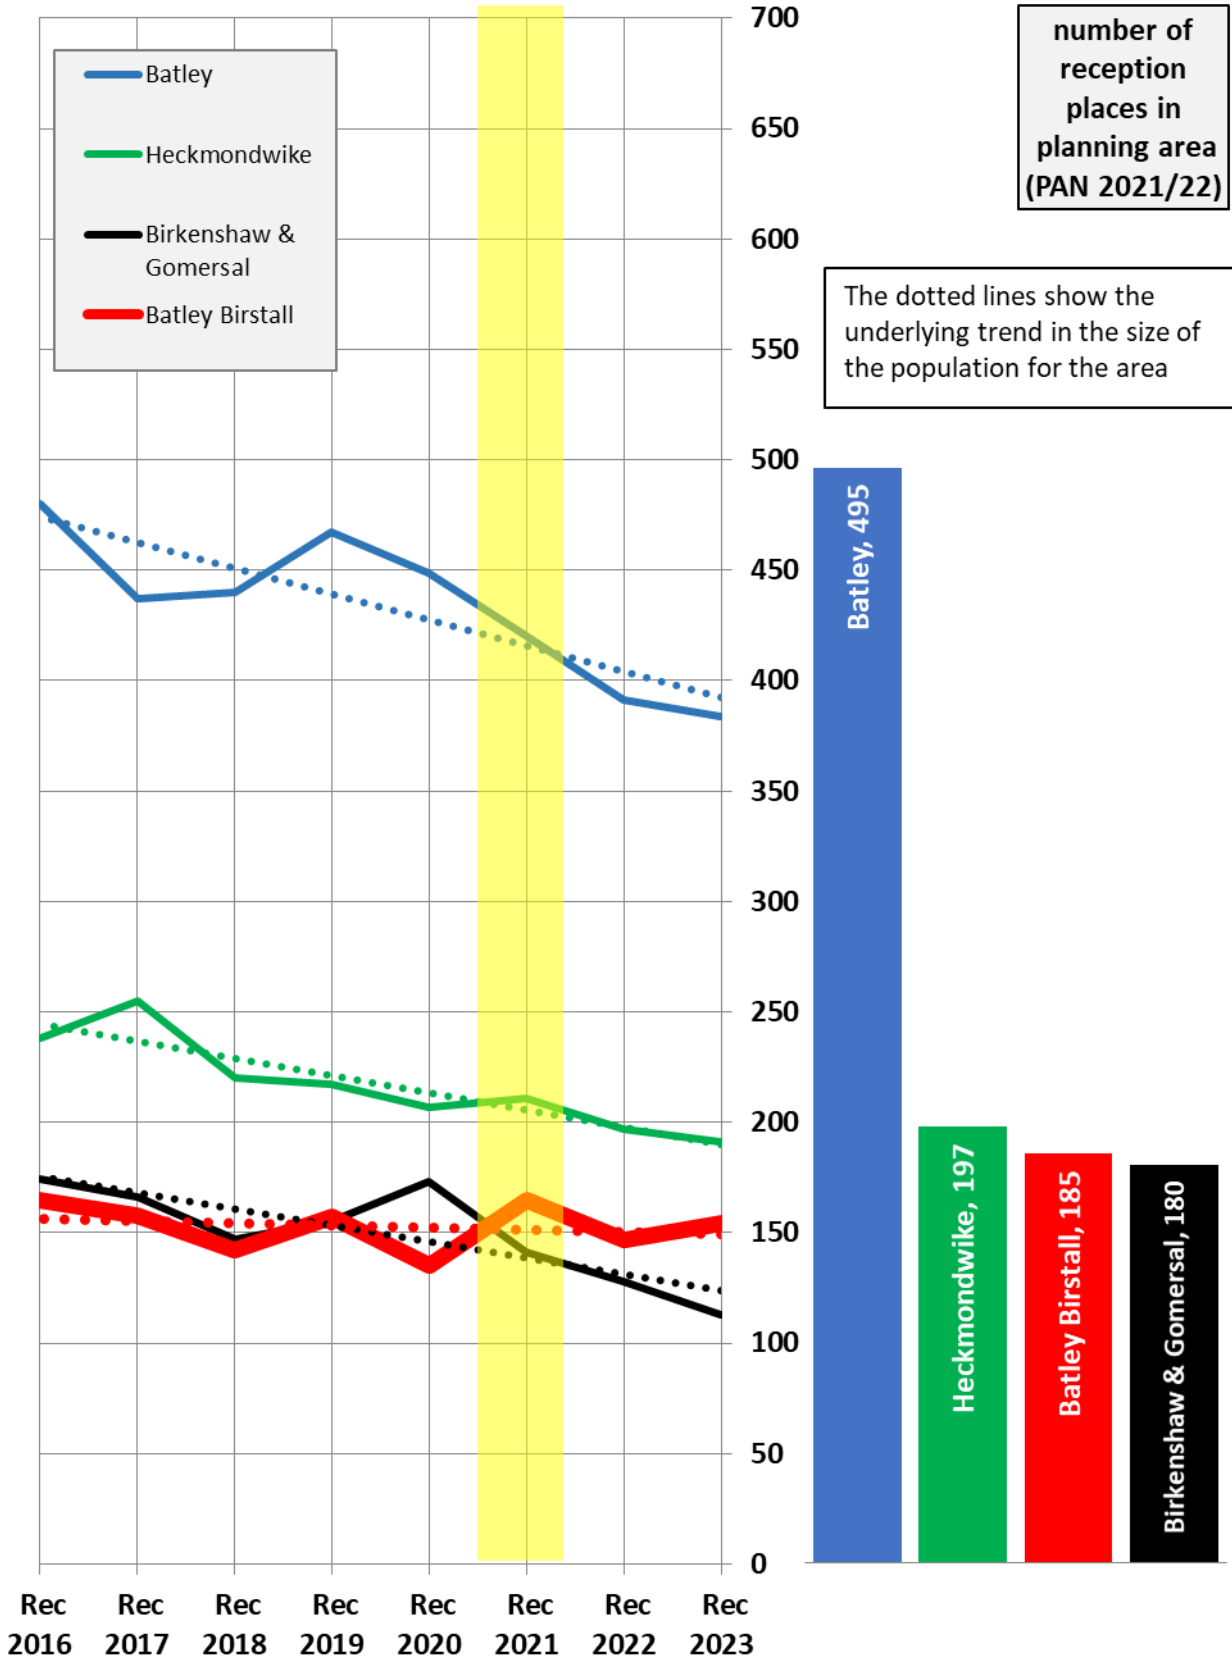

Planning Area 2. Batley & Birstall
Chart showing pupil population trends and available school places

population trends in neighbouring planning areas
Reception 2016 to Reception 2023 (NHS)

The chart above shows the size of each year group in the child population in the planning area and the neighbouring planning areas for Reception cohorts Sep 2016 to Sep 2023. The dotted line shows the underlying trend in the size of the pupil population for each area.

The bar chart shows the number of Reception class places available in each planning area, based on the Published Admission Numbers (PANs) of the schools in the area. The yellow shading highlights the data for Reception classes in September 2021.

Planning Area 2 - Batley and Birstall																
Table A. Number on roll - pupil census January 2020																
School Name	PAN 2021/22	Nursery					Primary						Total Pupils			
	KS1	< 2 PT	2+ PT	3+ PT	4+ PT	FT	4+ PT	4+ FT	5+	6+	7+	8+		9+	10+	
Birstall Primary Academy	30	0	0	0	0	0	0	30	20	29	30	30	30	28	197	
Fieldhead Primary Academy	30	0	0	13	0	0	0	28	18	25	24	29	29	22	188	
St Patrick's Catholic Primary School, Birstall	35	0	0	26	0	0	0	35	35	35	35	34	35	33	268	
St Peter's CE (VA) Junior, Infant and Early Years School	30	0	2	13	0	11	0	30	29	29	30	30	30	30	234	
Windmill CE (VC) Primary School	60	0	0	0	0	0	0	59	59	60	60	61	63	60	422	
	185	0	2	52	0	11	0	182	161	178	179	184	187	173		

Planning Area 2 Batley Birstall															
Table B. Number of pupils in each year cohort resident in the planning area - school year 2019-20 - (NHS Jan 2020)															
future reception year groups				infant 2019/20			junior 2019/20				secondary 2019/20				
				Early years/KS1			Key Stage 2				Key Stage 3			KS4	
Reception Sep 2023	Reception Sep 2022	Reception Sep 2021	Reception Sep 2020	Reception 2019/20	Year 1	Year 2	Year 3	Year 4	Year 5	Year 6	Year 7	Year 8	Year 9	Year 10	Year 11
154	147	165	135	157	142	158	165	193	166	144	166	150	137	137	140