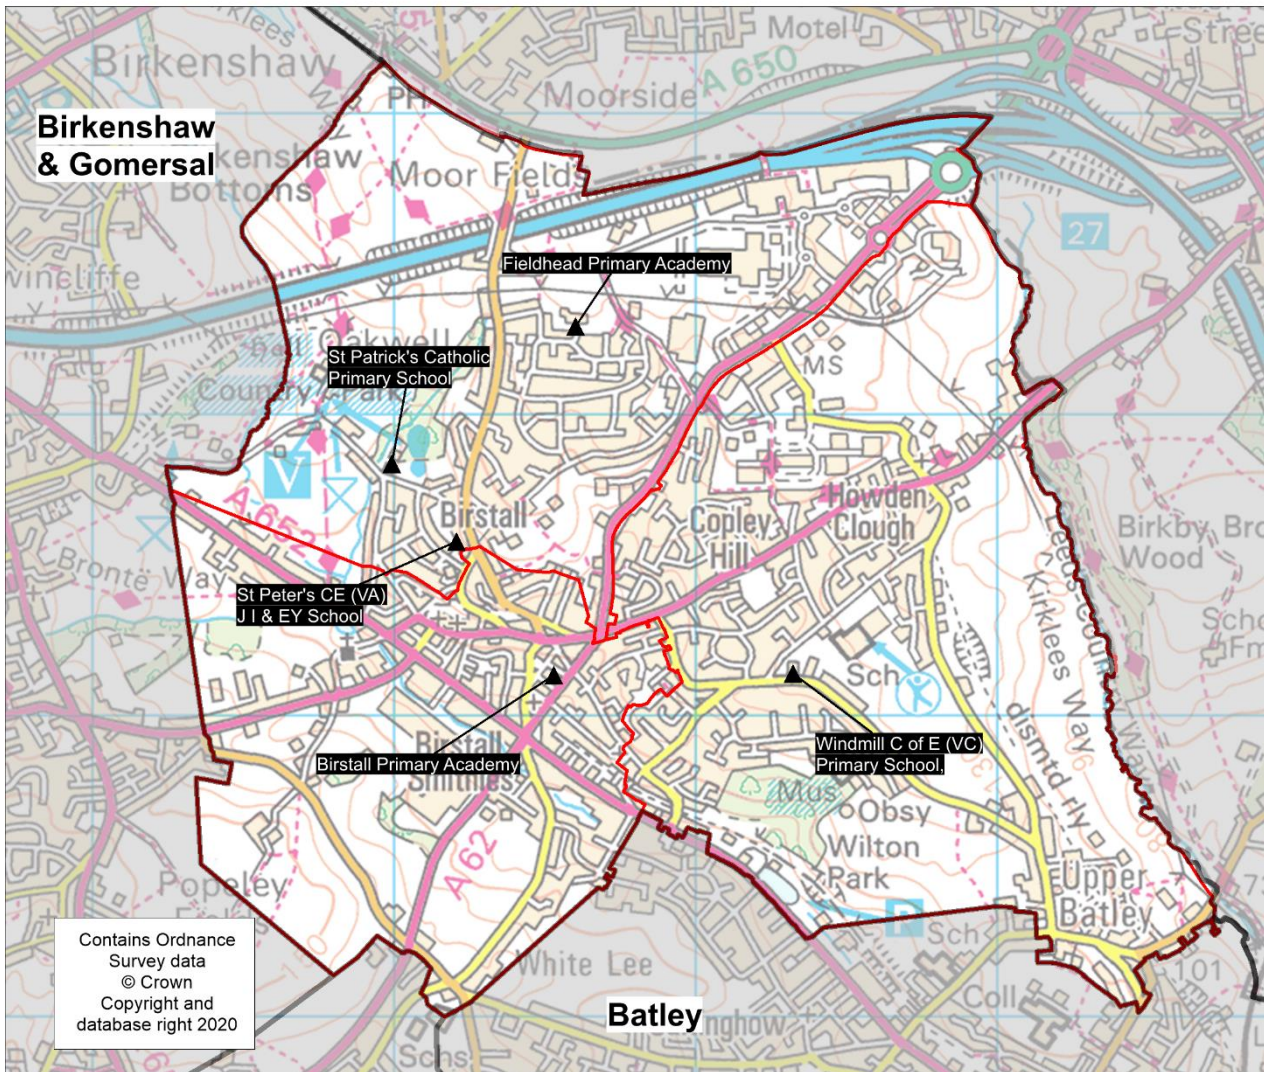

Planning Area 2: Batley & Birstall

- ❖ Birstall Primary Academy
- ❖ Fieldhead Primary Academy
- ❖ St Patrick's Catholic Primary School, Birstall
- ❖ St Peter's CE(VA) J I & EY School
- ❖ Windmill CE(VC) Primary School