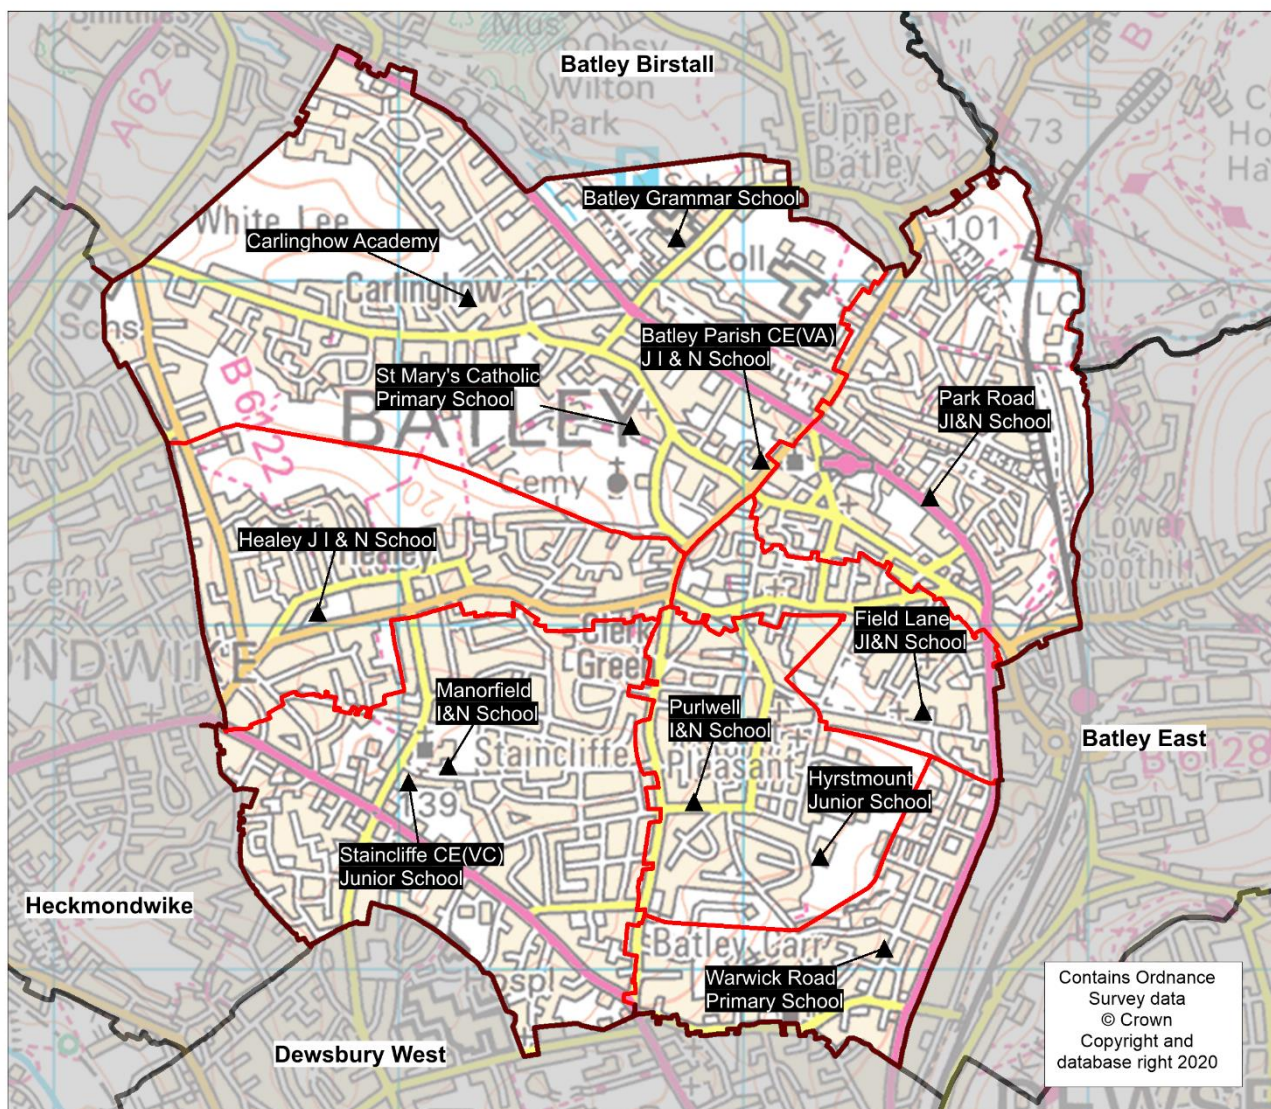

Planning Area 1: Batley

- ❖ Batley Grammar School
- ❖ Batley Parish CE(VA) J I & N School
- ❖ Carlinghow Academy
- ❖ Field Lane J I & N School
- ❖ Healey J I & N School
- ❖ Hyrstmount Junior School
- ❖ Manorfield I & N School
- ❖ Park Road J I & N School
- ❖ Purlwell I & N School
- ❖ St Mary's Catholic Primary School
- ❖ Staincliffe CE(VC) Junior School
- ❖ Warwick Road J I & N School