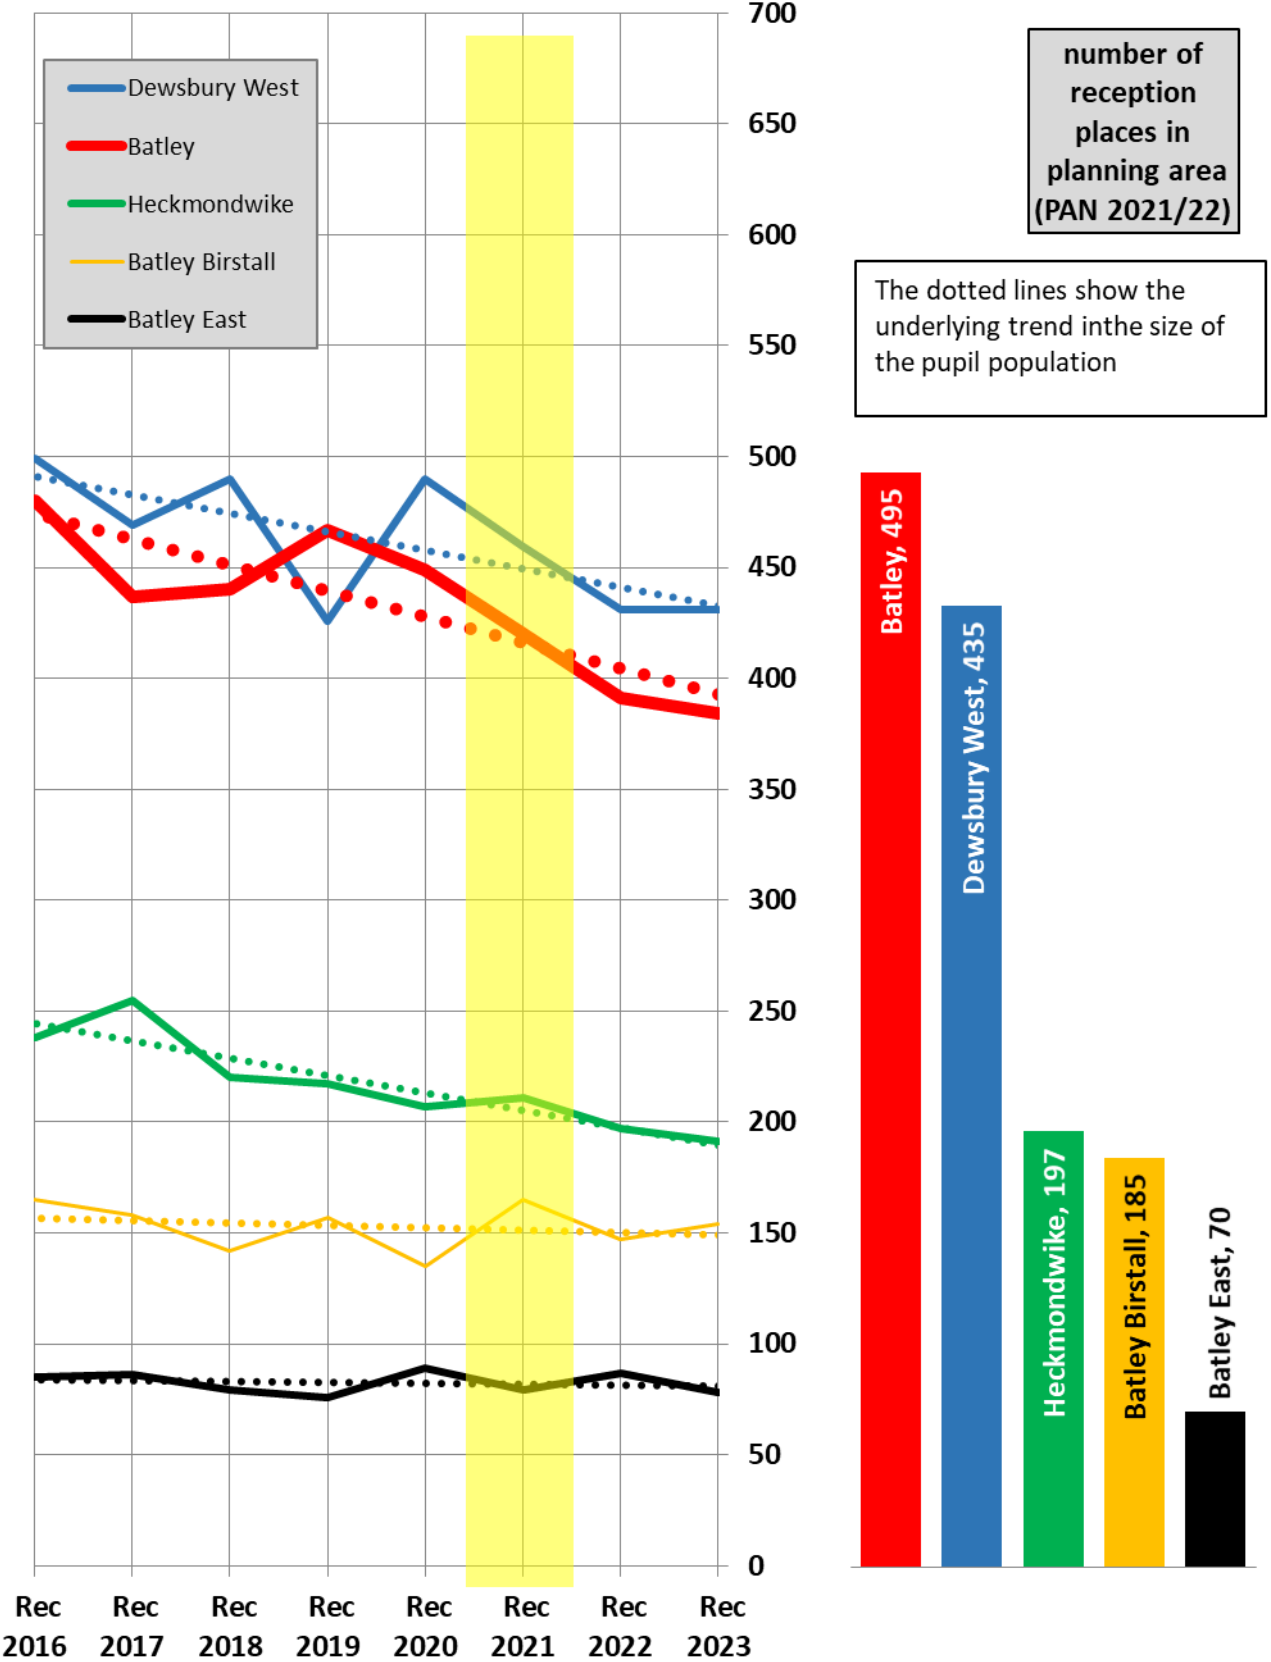

Planning Area 1. Batley
Chart showing pupil population trends and available school places

population trends in neighbouring planning areas
Reception 2016 to Reception 2023 (NHS)

number of reception places in planning area (PAN 2021/22)

The dotted lines show the underlying trend in the size of the pupil population