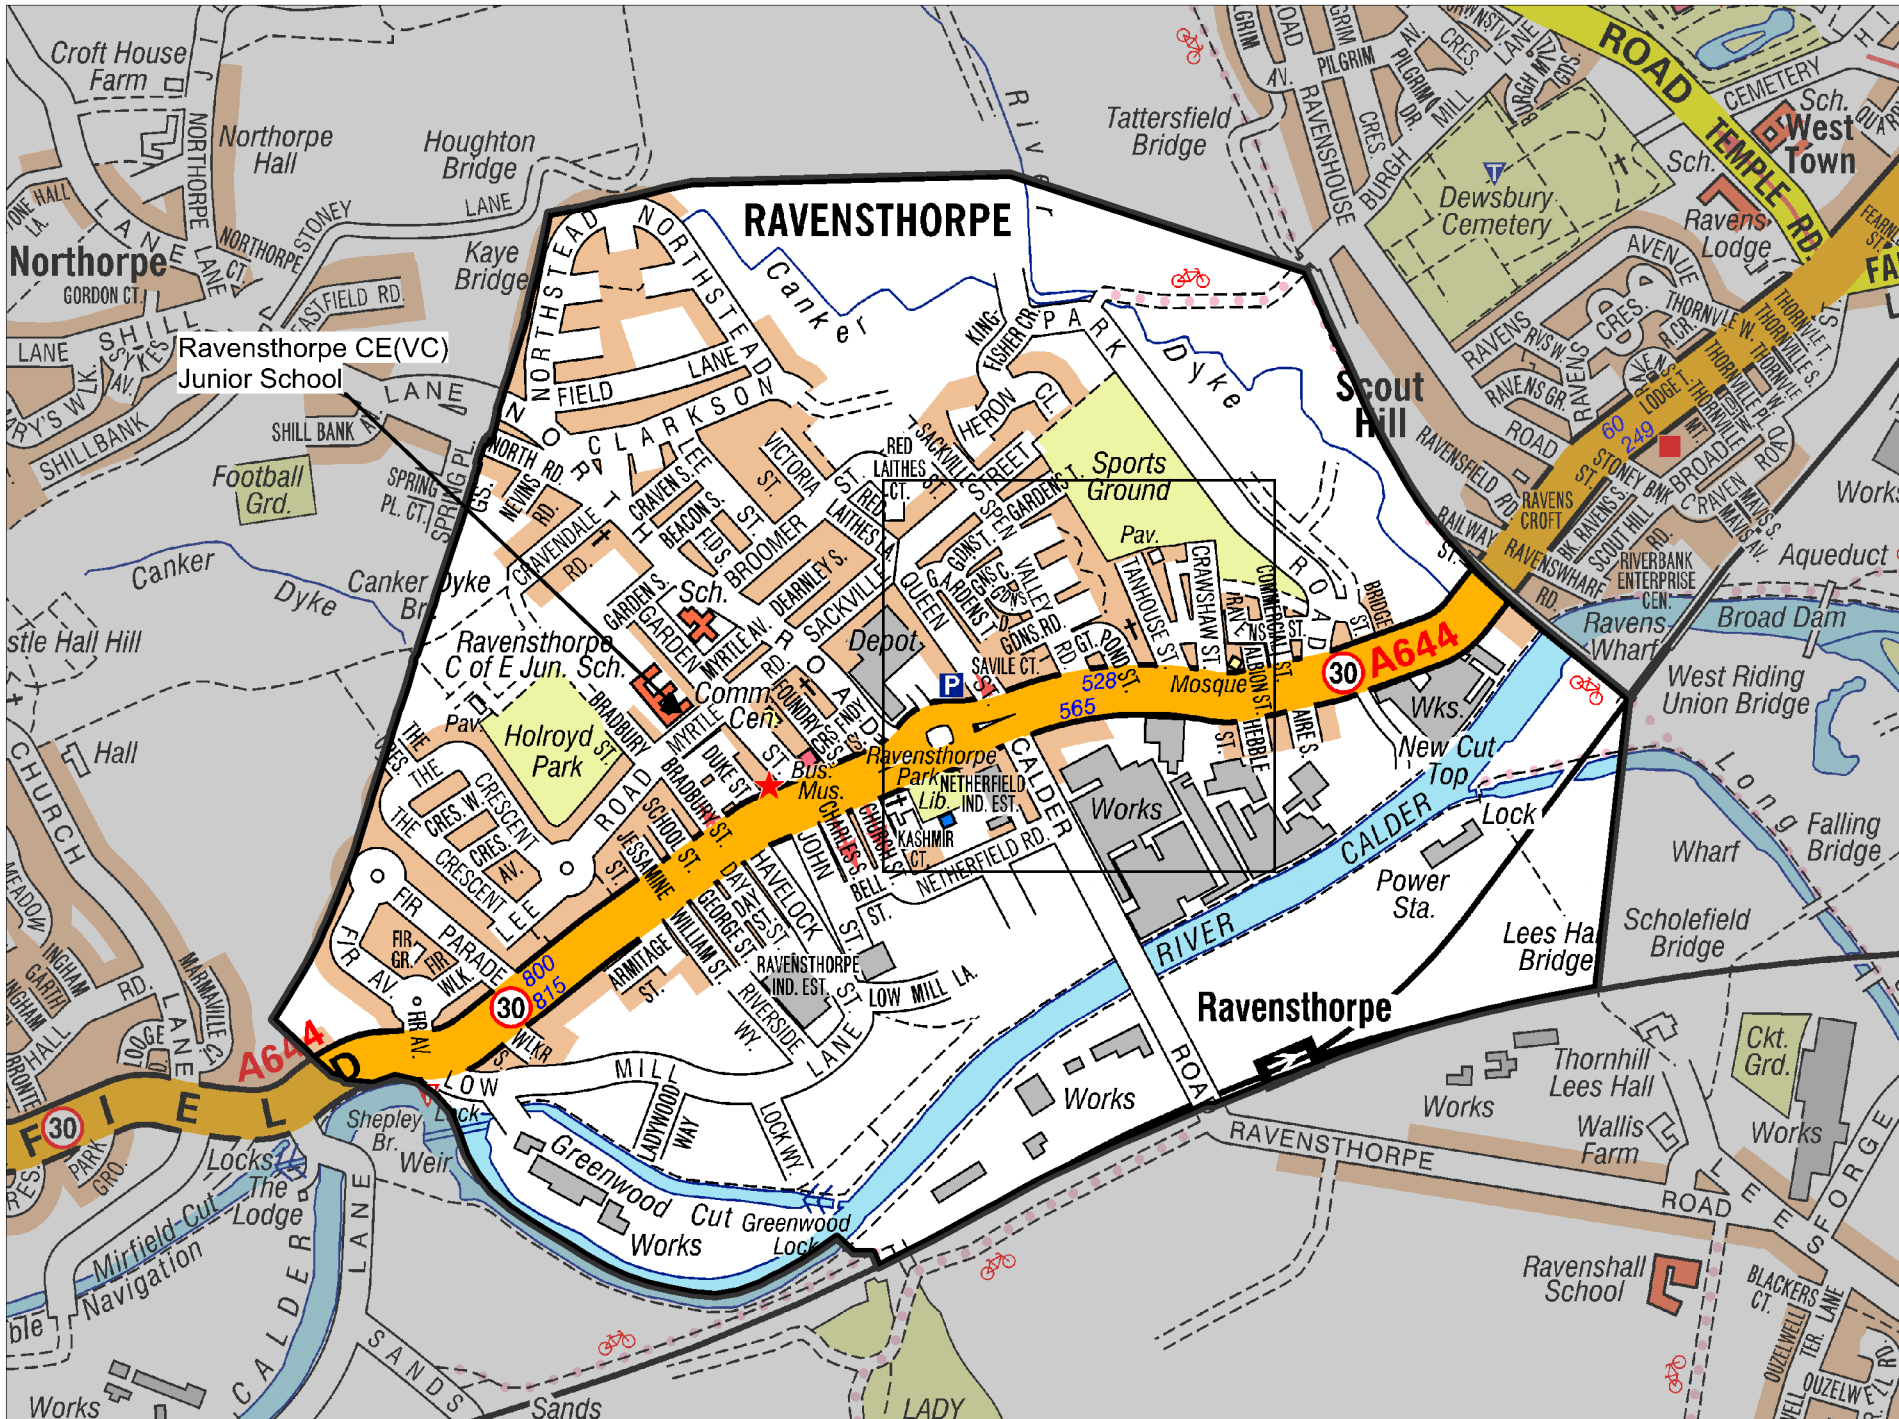

Ravensthorpe CE(VC) Junior School

Reproduced by permission of Geographer's A-Z Map Co. Ltd. Licence No. D0959. This product includes mapping data licensed from Ordnance Survey ©.