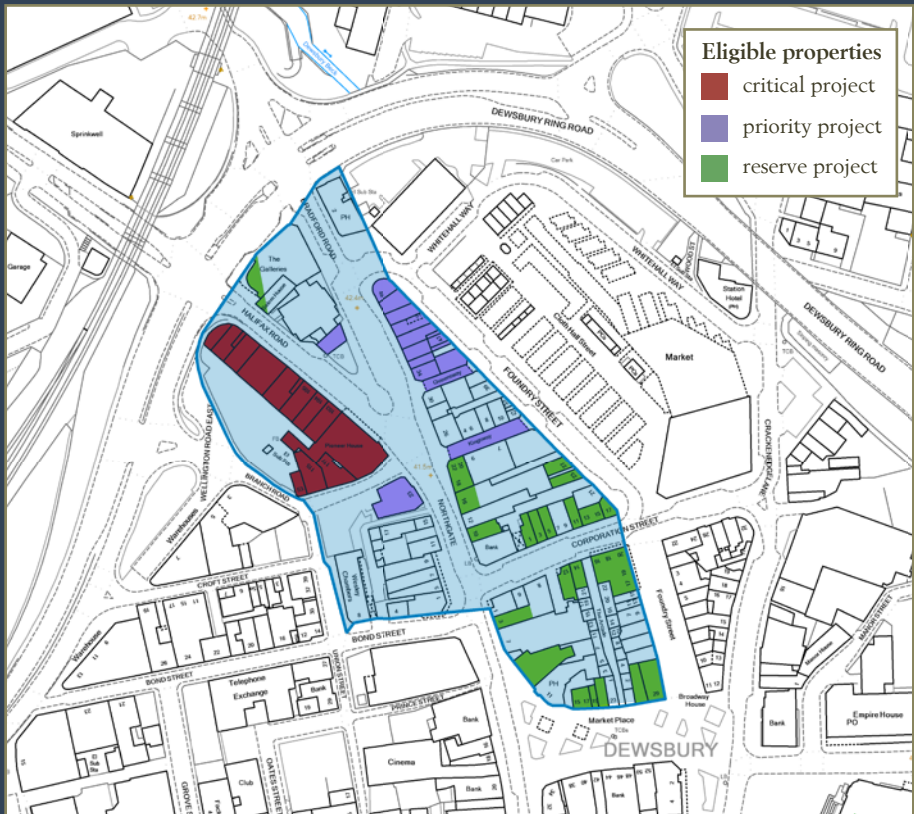

# Townscape Heritage Initiative area

John Lambe

*Dewsbury Townscape Heritage Initiative Officer*

Kirklees Council

Investment & Regeneration Service

1st Floor, Civic Centre 3, Market Street, Huddersfield, HD1 2JR