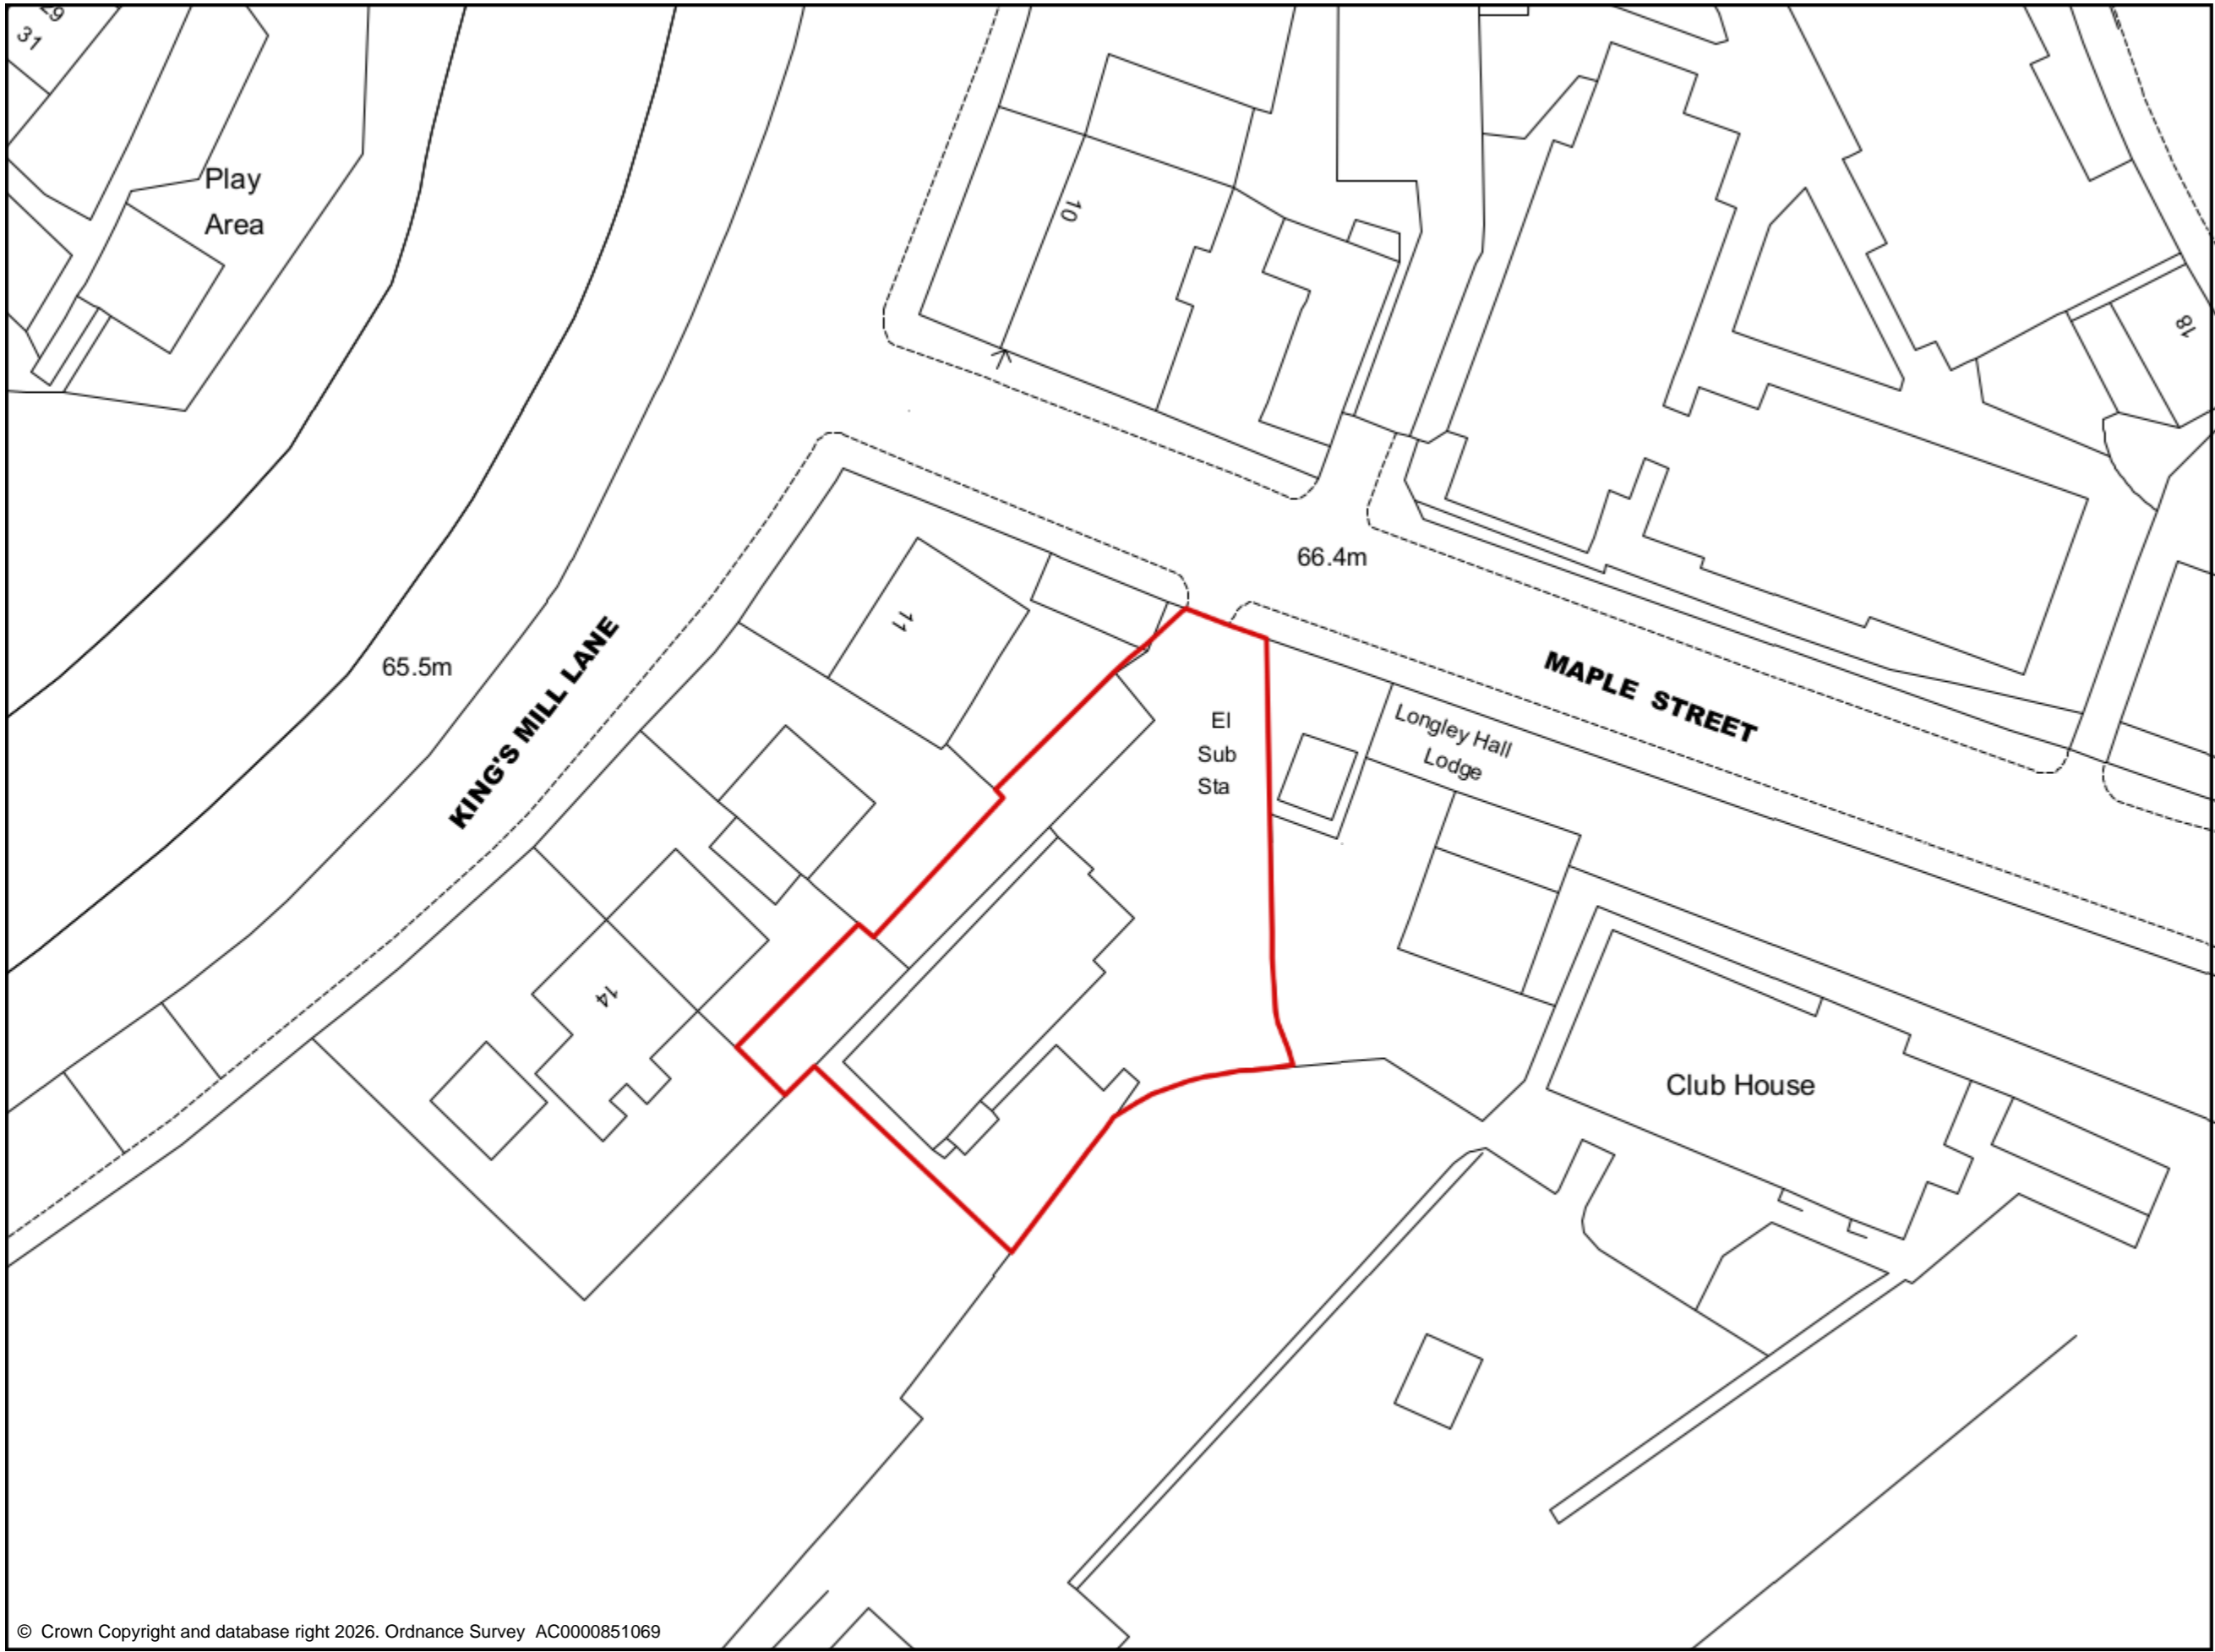

Land at Maple Street Aspley Huddersfield

Scale = 1:476.280
© Crown Copyright and database right 2026.
Ordnance Survey
AC0000851069

maps@kirklees.gov.uk