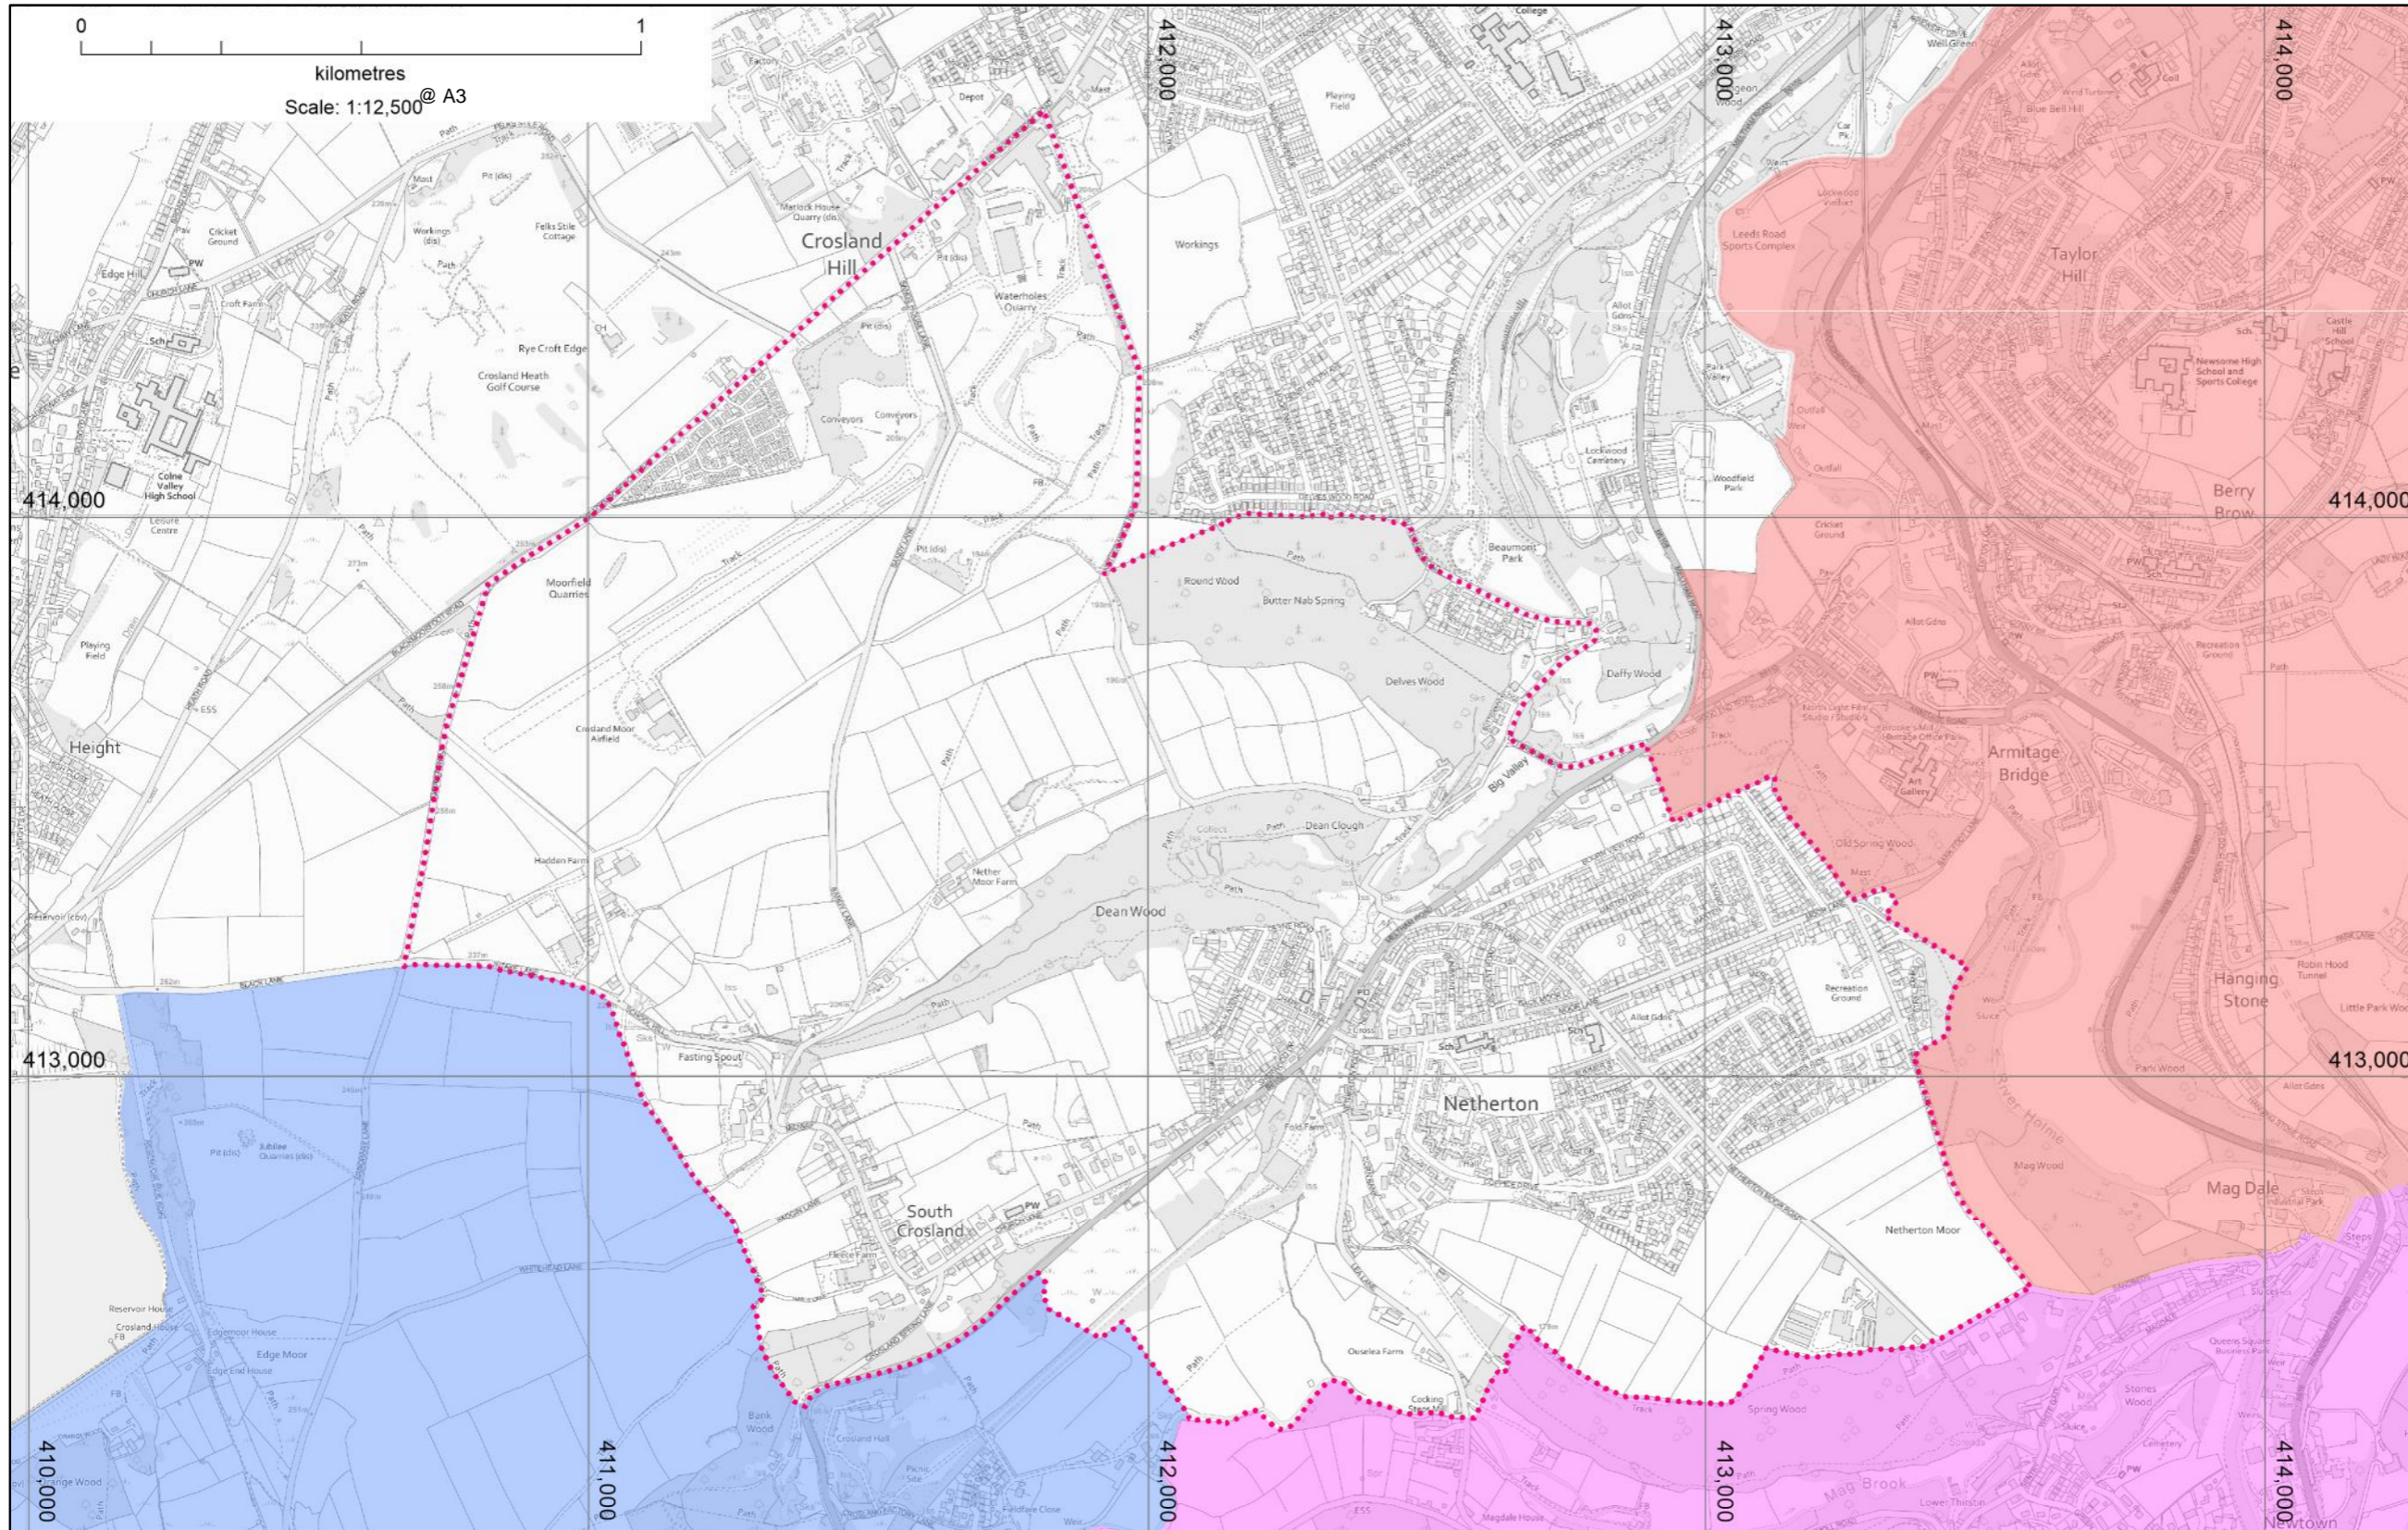

Netherton and South Crosland Neighbourhood Area - Proposed

Kirklees
COUNCIL

**Planning
Policy**

**Economy &
Infrastructure**

Date: 2021-03-19

Filename (abridged):
G:\DPI\MB\SS\NPAs
\NSCNA\PDF\
NSCNA-Proposed.pdf

© Crown Copyright
and database right
2021. Ordnance
Survey 100019241

Legend

- Netherton and South Crosland Neighbourhood Area (Proposed)
- Newsome Neighbourhood Area
- Holme Valley Neighbourhood Area
- Meltham Town Council