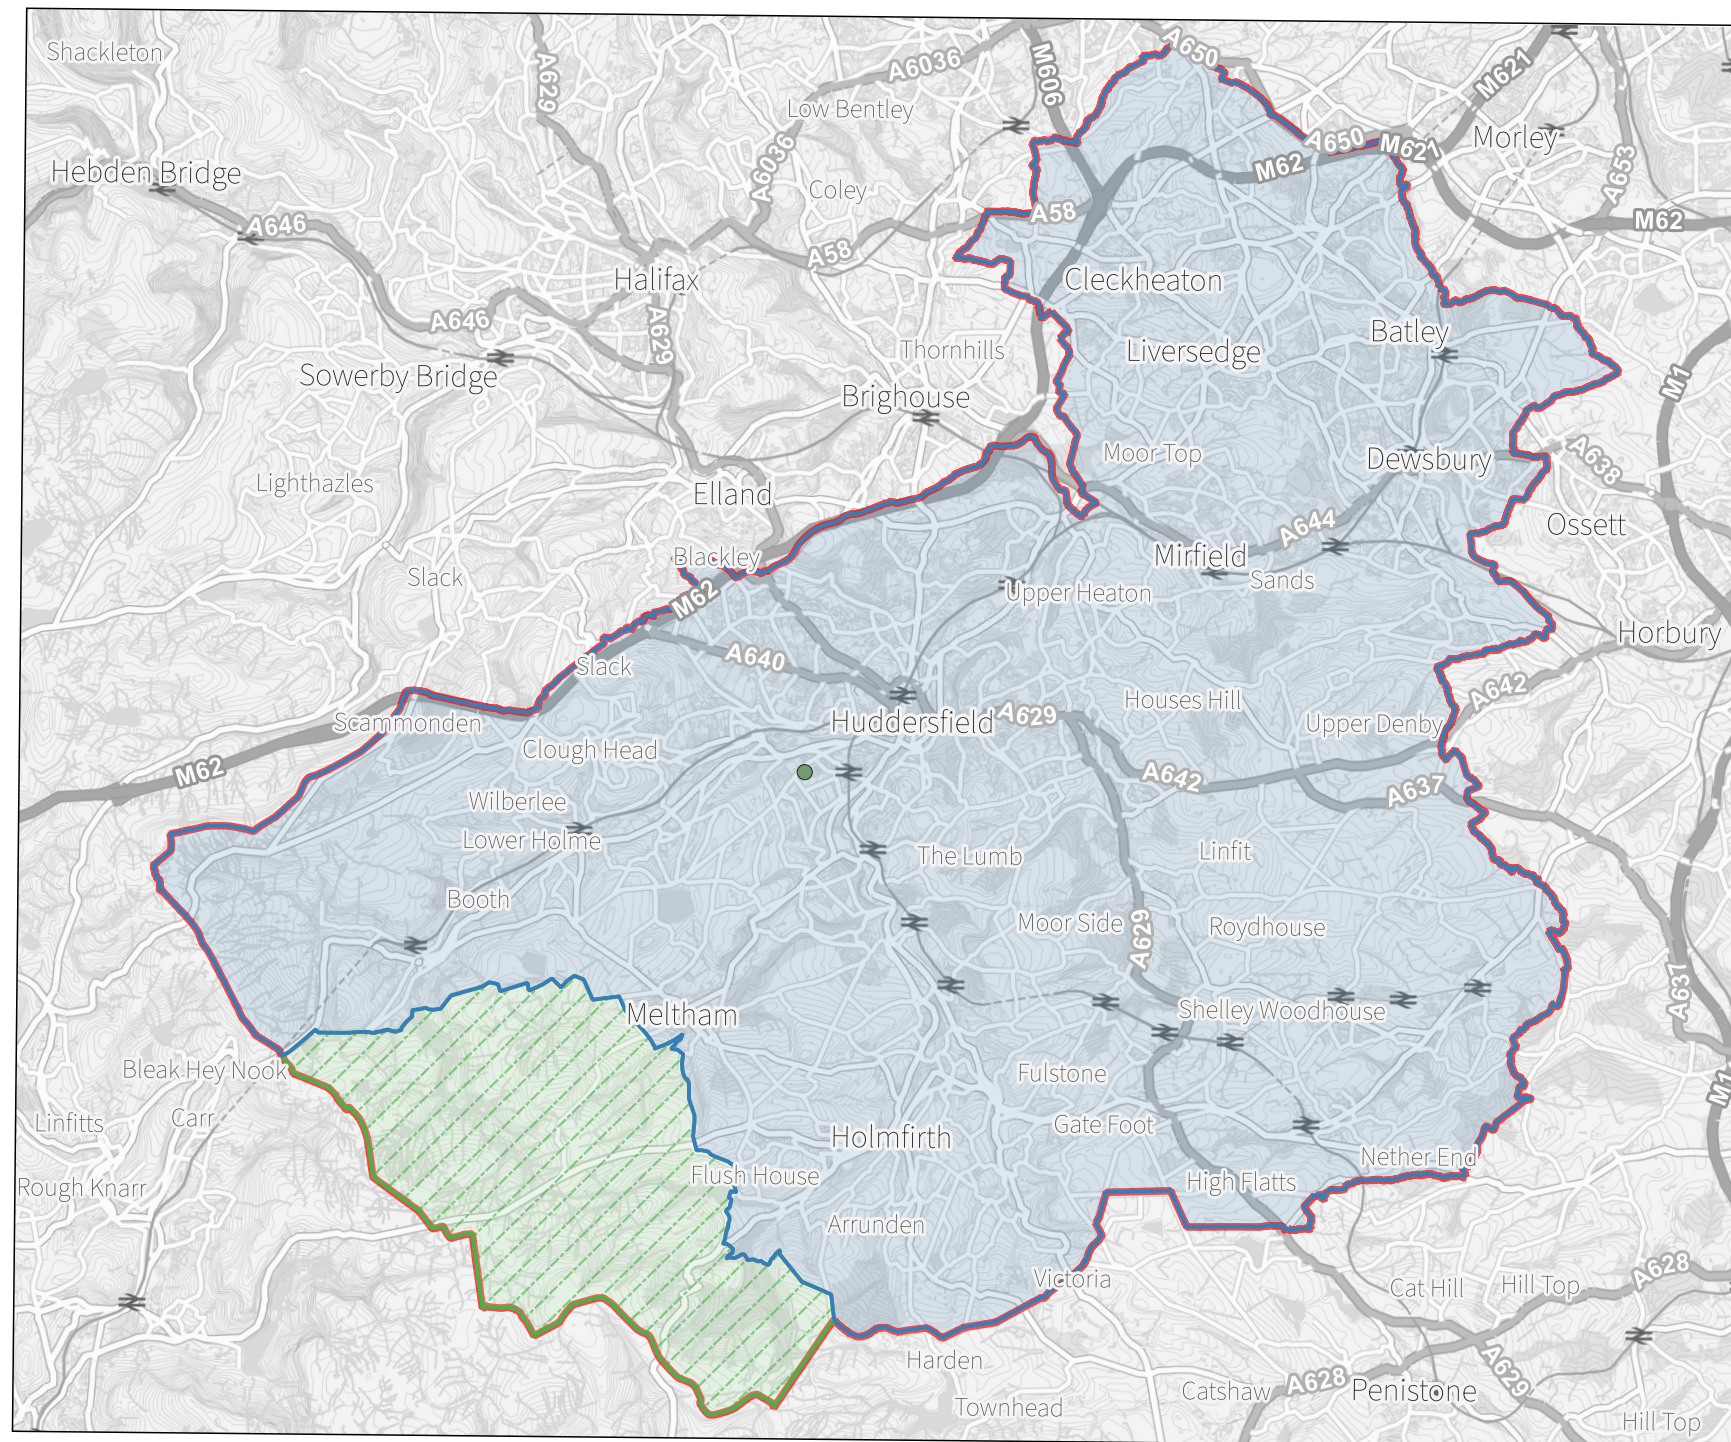

Kirklees Local Planning Authority Area

Administrative boundaries

-  Kirklees LPA Boundary
-  Kirklees Council Administrative Boundary
-  Peak District National Park Authority

© Crown Copyright and database right 2026.
Ordnance Survey AC0000851069.