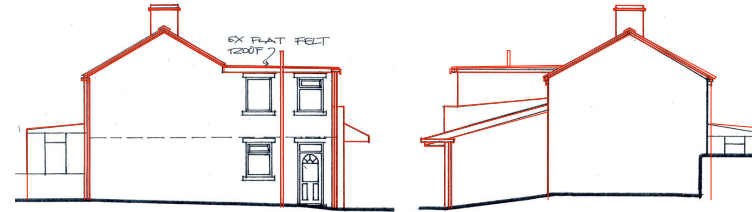

EX. EAST ELEVATION

EX. WEST ELEVATION