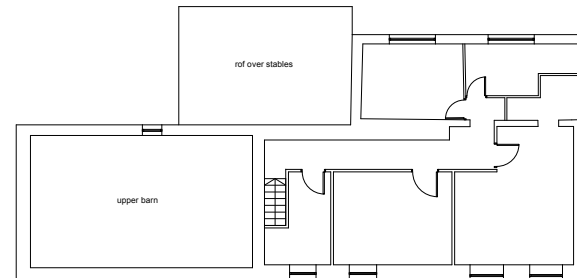

project
Replacement dwelling in green belt
at
Badger Hey Farm, Chain Road
Slaithwaite, Huddersfield HD7 5TZ
for
Ian & Liz Briggs

title As Existing
number 19136D-01-P02
scale 1:100
size A1