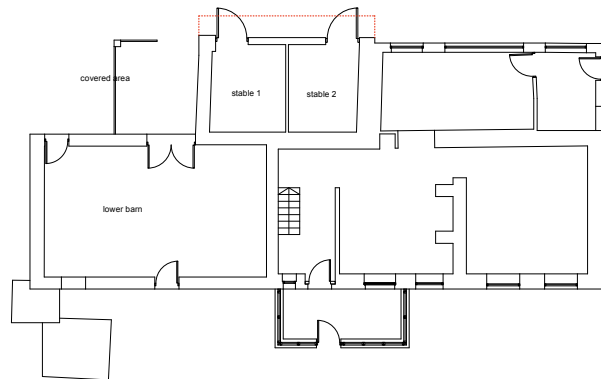

project
Replacement dwelling in green belt
at
Badger Hey Farm, Chain Road
Slaithwaite, Huddersfield HD7 5TZ
for
Ian & Liz Briggs

title As Existing
number 19136D-01-P02
scale 1:100
size A1