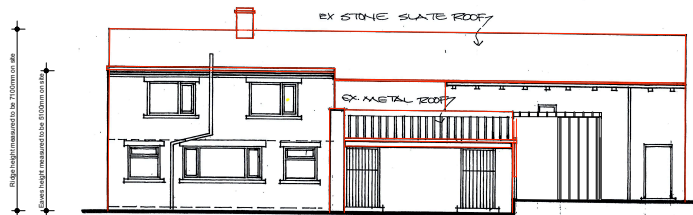

EX. NORTH ELEVATION