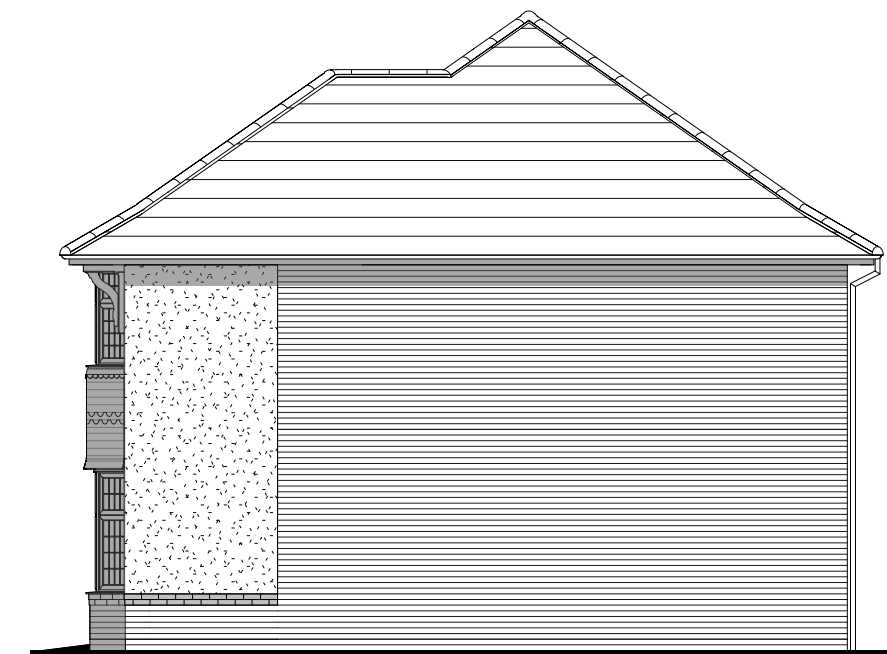

First Floor

Front Elevation

Side Elevation

Ground Floor

Rear Elevation

Side Elevation

Scale 1:100 @\_A3  
 0m 1m 2m 3m 4m 5m

**Leamington**  
**Lifestyle**  
 Heritage Collection  
**F Series**

Elevation Code: A1  
 Date: July 2019  
 EF\_LEAMQ\_DM.2  
 Rev: A