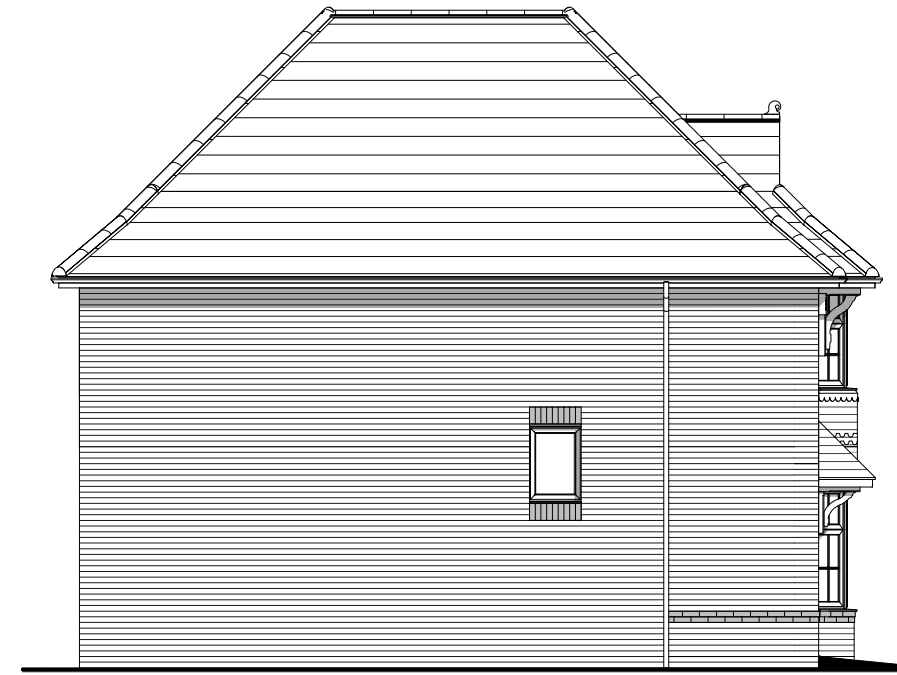

First Floor

Front Elevation

Side Elevation

Ground Floor

Rear Elevation

Side Elevation

Scale 1:100 @_A3
 0m 1m 2m 3m 4m 5m

Stratford
Lifestyle
 Heritage Collection
F Series

Elevation Code: B1
 Date: April 2019
 EF_STRAQ_DM.1
 Rev: A