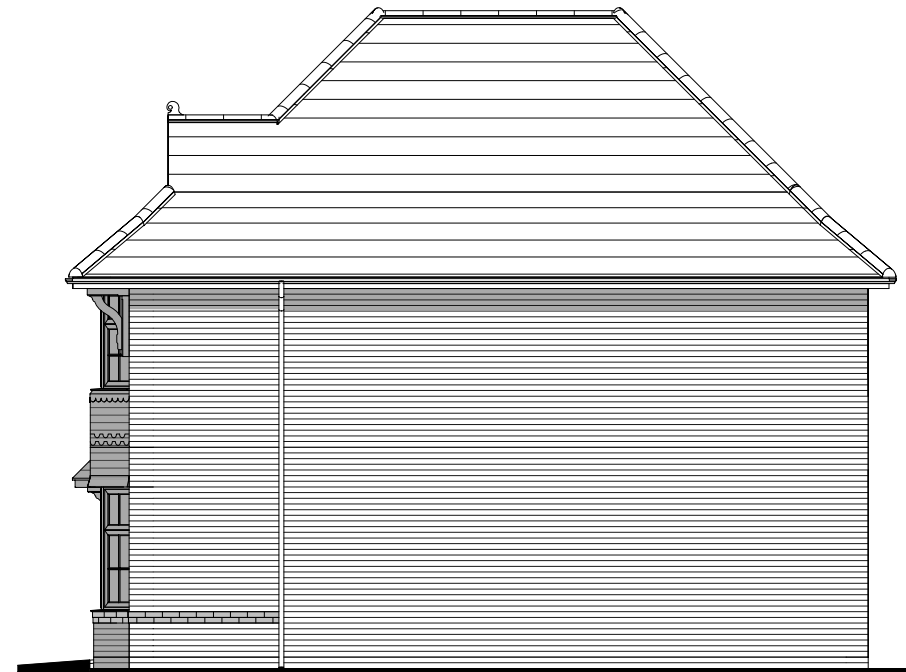

First Floor

Front Elevation

Side Elevation

Ground Floor

Rear Elevation

Side Elevation

Scale 1:100 @_A3
 0m 1m 2m 3m 4m 5m

Stratford
Lifestyle
 Heritage Collection
F Series

Elevation Code: B1
 Date: April 2019
 EF_STRAQ_DM.1
 Rev: A